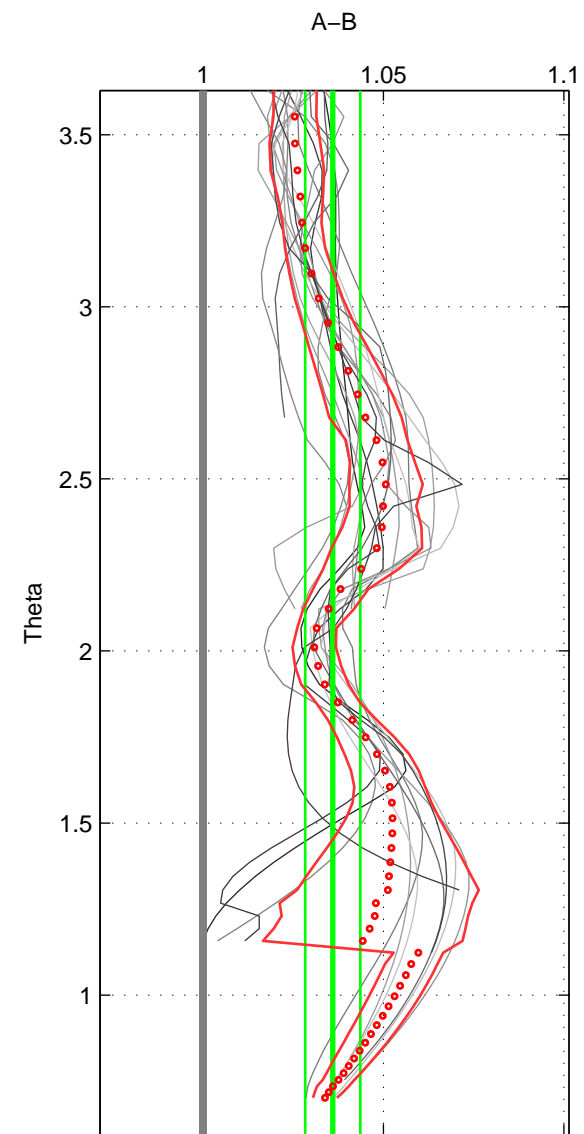

Cruise A (red). Date: Oct 1990 Cruisename: 139-06MT19901004

Cruise B (blue). Date: May 1996 Cruisename: 249-33LK19960415

*** "Favourite" values are those of space 2.

	Offset	O.StDev	Ratio	R.Stdev	Rating
SIGMA:	11.159	2.549	1.044	0.010	4
THETA:	9.247	1.928	1.036	0.008	5
DEPTH:	5.871	4.289	1.024	0.017	3
FAV.:	9.247	1.928	1.036	0.008	5

Profiles of A: 4
 Profiles of B: 39
 Diff profs: 13
 WMoffset (A-B): 11.1595
 WMoffset stdev: 2.5485
 WMratio (A/B): 1.0439
 WMratio stdev: 0.010303

Quality (1-5): 4

Profiles of A: 5
 Profiles of B: 39
 Diff profs: 18
 WMoffset (A-B): 9.2472
 WMoffset stdev: 1.9277
 WMratio (A/B): 1.0359
 WMratio stdev: 0.0076366

Quality (1-5): 5

Profiles of A: 4
 Profiles of B: 39
 Diff profs: 13
 WMoffset (A-B): 5.8711
 WMoffset stdev: 4.2892
 WMratio (A/B): 1.0236
 WMratio stdev: 0.017412

Quality (1-5): 3

Please note that statistics are bad.