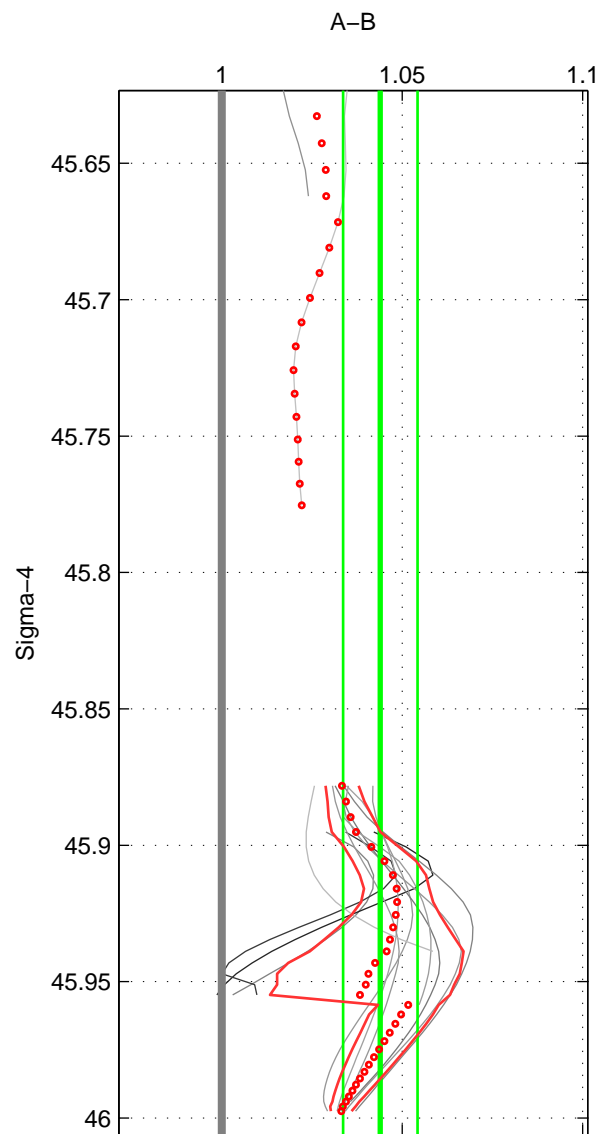

Cruise A (red). Date: Oct 1990 Cruisename: 139-06MT19901004

Cruise B (blue). Date: May 1996 Cruisename: 249-33LK19960415

*** "Favourite" values are those of space 2.

	Offset	O.StDev	Ratio	R.Stdev	Rating
SIGMA:	11.159	2.549	1.044	0.010	4
THETA:	9.247	1.928	1.036	0.008	5
DEPTH:	5.871	4.289	1.024	0.017	3
FAV.:	9.247	1.928	1.036	0.008	5

Profiles of A: 4
 Profiles of B: 39
 Diff profs: 13
 WMoffset (A-B): 11.1595
 WMoffset stdev: 2.5485
 WMratio (A/B): 1.0439
 WMratio stdev: 0.010303

Quality (1-5): 4

Profiles of A: 5
 Profiles of B: 39
 Diff profs: 18
 WMoffset (A-B): 9.2472
 WMoffset stdev: 1.9277
 WMratio (A/B): 1.0359
 WMratio stdev: 0.0076366

Quality (1-5): 5

Profiles of A: 4
 Profiles of B: 39
 Diff profs: 13
 WMoffset (A-B): 5.8711
 WMoffset stdev: 4.2892
 WMratio (A/B): 1.0236
 WMratio stdev: 0.017412

Quality (1-5): 3

Please note that statistics are bad.