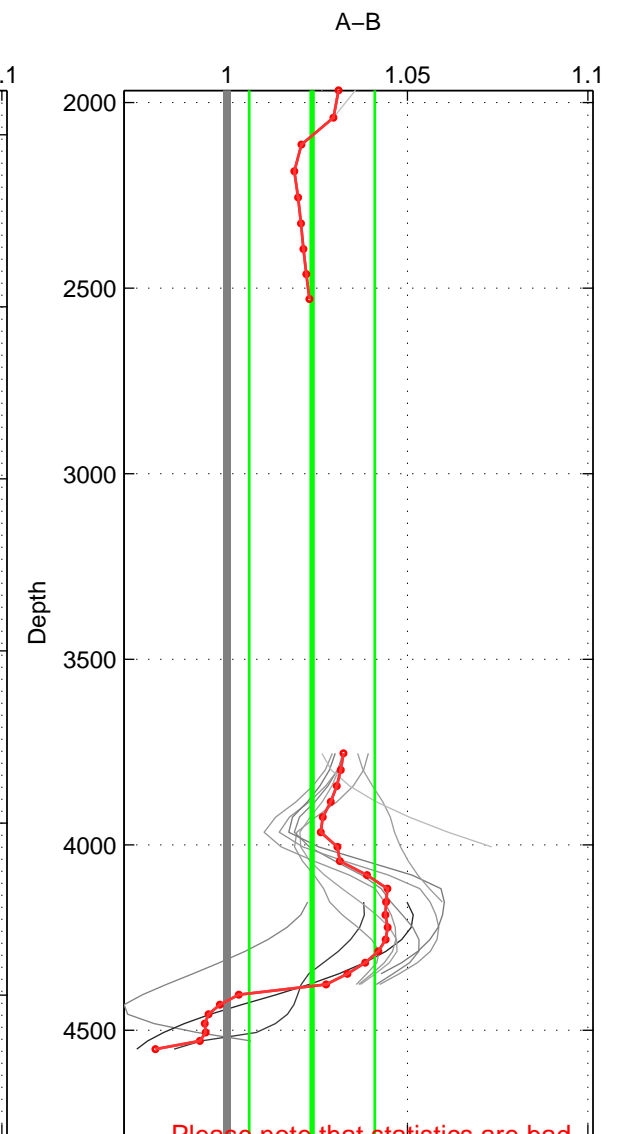

Cruise A (red). Date: Oct 1990 Cruisename: 139-06MT19901004

Cruise B (blue). Date: May 1996 Cruisename: 249-33LK19960415

*** "Favourite" values are those of space 2.

	Offset	O.StDev	Ratio	R.Stdev	Rating
SIGMA:	11.159	2.549	1.044	0.010	4
THETA:	9.247	1.928	1.036	0.008	5
DEPTH:	5.871	4.289	1.024	0.017	3
FAV.:	9.247	1.928	1.036	0.008	5

Profiles of A: 4
 Profiles of B: 39
 Diff profs: 13
 WMoffset (A-B): 11.1595
 WMoffset stdev: 2.5485
 WMratio (A/B): 1.0439
 WMratio stdev: 0.010303

Quality (1-5): 4

Profiles of A: 5
 Profiles of B: 39
 Diff profs: 18
 WMoffset (A-B): 9.2472
 WMoffset stdev: 1.9277
 WMratio (A/B): 1.0359
 WMratio stdev: 0.0076366

Quality (1-5): 5

Profiles of A: 4
 Profiles of B: 39
 Diff profs: 13
 WMoffset (A-B): 5.8711
 WMoffset stdev: 4.2892
 WMratio (A/B): 1.0236
 WMratio stdev: 0.017412

Quality (1-5): 3

Please note that statistics are bad.