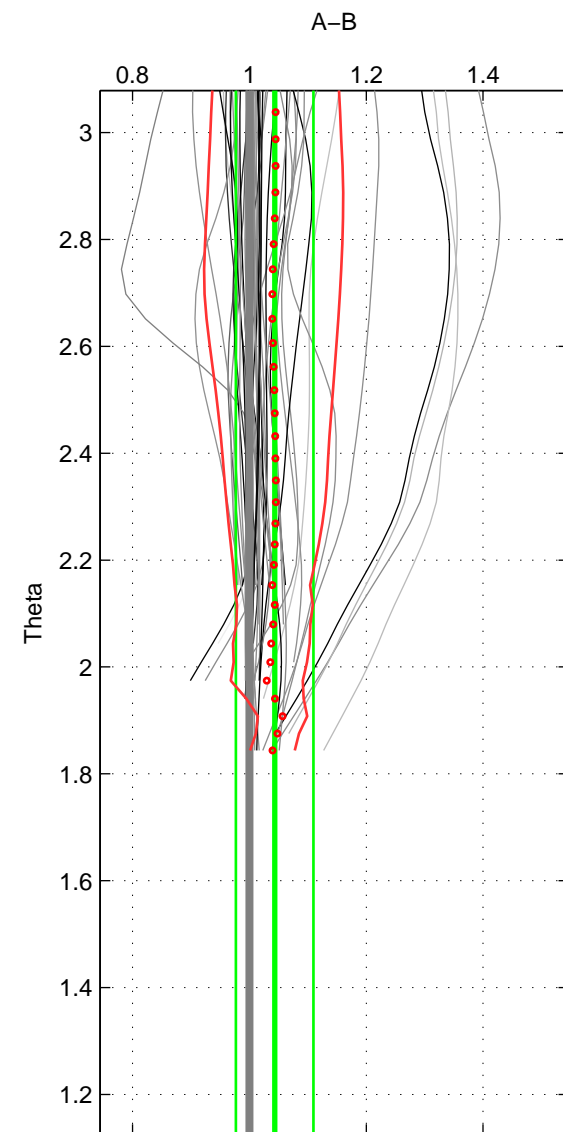

Cruise A (red). Date: Jul 2001 Cruisename: 656-49UF20010710

Cruise B (blue). Date: Jul 2007 Cruisename: 716-49UP20070724

*** "Favourite" values are means of spaces 1 2.

	Offset	O.StDev	Ratio	R.Stdev	Rating
SIGMA:	2.797	4.562	1.031	0.050	5
THETA:	3.401	5.533	1.043	0.066	5
DEPTH:	3.286	0.253	1.038	0.008	3
FAV.:	3.099	5.048	1.037	0.058	5

Profiles of A: 34
 Profiles of B: 14
 Diff profs : 46
 WMoffset (A-B): 2.7975
 WMoffset stdev: 4.5622
 WMratio (A/B): 1.0314
 WMratio stdev: 0.049823

Quality (1-5): 5

Profiles of A: 34
 Profiles of B: 14
 Diff profs : 46
 WMoffset (A-B): 3.4007
 WMoffset stdev: 5.5332
 WMratio (A/B): 1.0433
 WMratio stdev: 0.066429

Quality (1-5): 5

Profiles of A: 34
 Profiles of B: 14
 Diff profs : 46
 WMoffset (A-B): 3.2858
 WMoffset stdev: 0.2528
 WMratio (A/B): 1.0381
 WMratio stdev: 0.0076813

Quality (1-5): 3

Please note that statistics are bad.