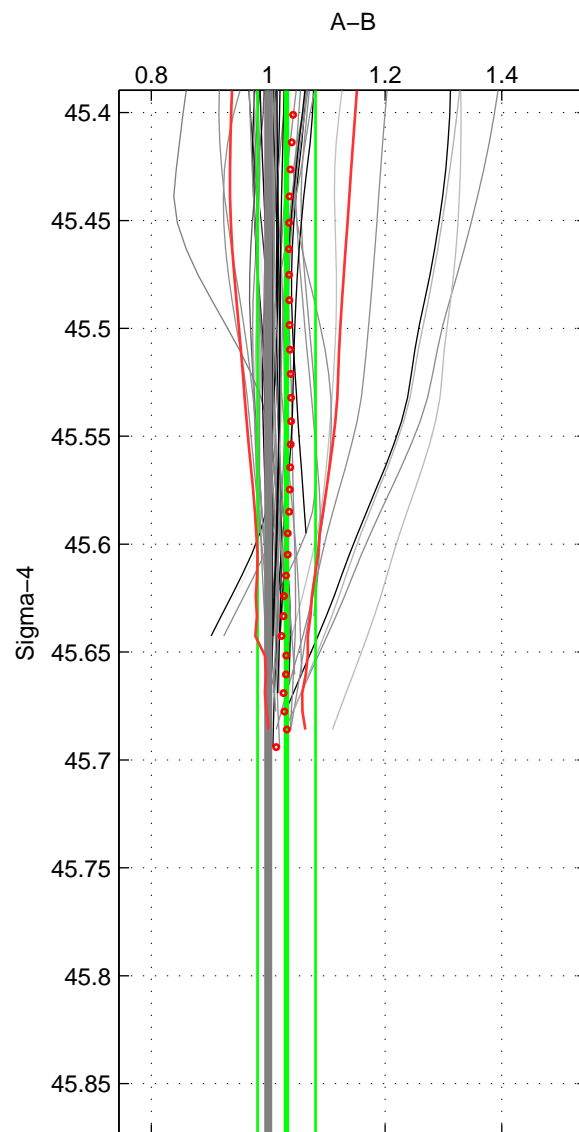

Cruise A (red). Date: Jul 2001 Cruisename: 656-49UF20010710

Cruise B (blue). Date: Jul 2007 Cruisename: 716-49UP20070724

*** "Favourite" values are means of spaces 1 2.

	Offset	O.StDev	Ratio	R.Stdev	Rating
SIGMA:	2.797	4.562	1.031	0.050	5
THETA:	3.401	5.533	1.043	0.066	5
DEPTH:	3.286	0.253	1.038	0.008	3
FAV.:	3.099	5.048	1.037	0.058	5

Profiles of A: 34
 Profiles of B: 14
 Diff profs : 46
 WMoffset (A-B): 2.7975
 WMoffset stdev: 4.5622
 WMratio (A/B): 1.0314
 WMratio stdev: 0.049823

Quality (1-5): 5

Profiles of A: 34
 Profiles of B: 14
 Diff profs : 46
 WMoffset (A-B): 3.4007
 WMoffset stdev: 5.5332
 WMratio (A/B): 1.0433
 WMratio stdev: 0.066429

Quality (1-5): 5

Profiles of A: 34
 Profiles of B: 14
 Diff profs : 46
 WMoffset (A-B): 3.2858
 WMoffset stdev: 0.2528
 WMratio (A/B): 1.0381
 WMratio stdev: 0.0076813

Quality (1-5): 3

Please note that statistics are bad.