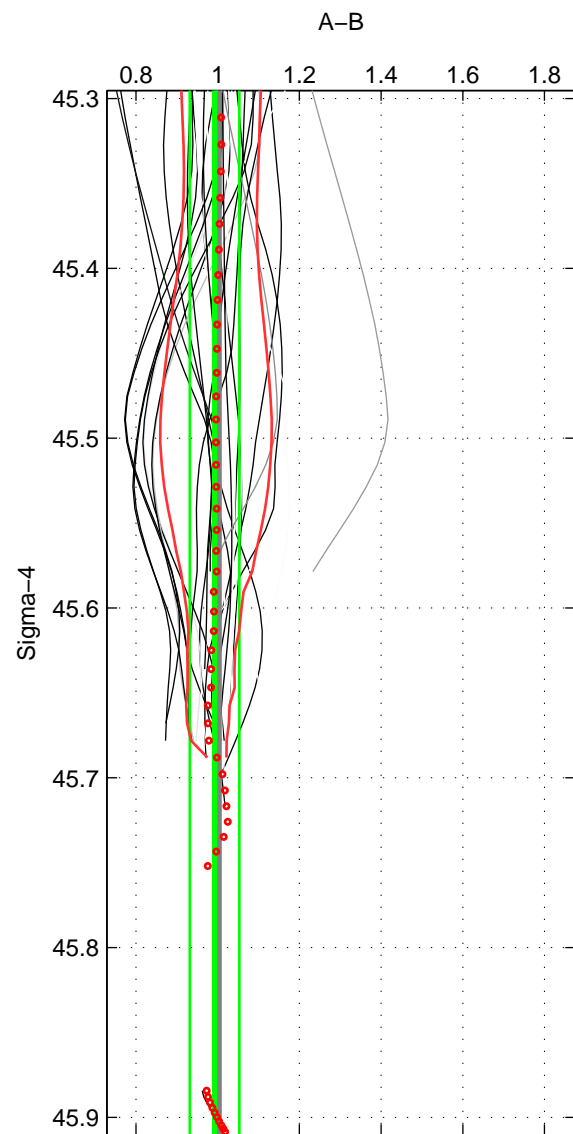

Cruise A (red). Date: Jul 2005 Cruisename: 669-49UF20050615

Cruise B (blue). Date: Feb 2006 Cruisename: 710-49UP20060113

\*\*\* "Favourite" values are means of spaces 1 2.

	Offset	O.StDev	Ratio	R.Stdev	Rating
SIGMA:	-0.358	4.993	0.992	0.061	5
THETA:	-0.393	0.990	0.997	0.006	5
DEPTH:	-0.069	1.122	0.999	0.006	4
FAV.:	-0.376	2.991	0.995	0.033	5

Profiles of A: 46  
 Profiles of B: 19  
 Diff profs : 33  
 WMoffset (A-B): -0.35809  
 WMoffset stdev: 4.9927  
 WMratio (A/B): 0.99234  
 WMratio stdev: 0.060723

Quality (1-5): 5

Profiles of A: 46  
 Profiles of B: 52  
 Diff profs : 89  
 WMoffset (A-B): -0.39349  
 WMoffset stdev: 0.99033  
 WMratio (A/B): 0.99718  
 WMratio stdev: 0.0055824

Quality (1-5): 5

Profiles of A: 46  
 Profiles of B: 52  
 Diff profs : 89  
 WMoffset (A-B): -0.069441  
 WMoffset stdev: 1.1218  
 WMratio (A/B): 0.99887  
 WMratio stdev: 0.0061098

Quality (1-5): 4