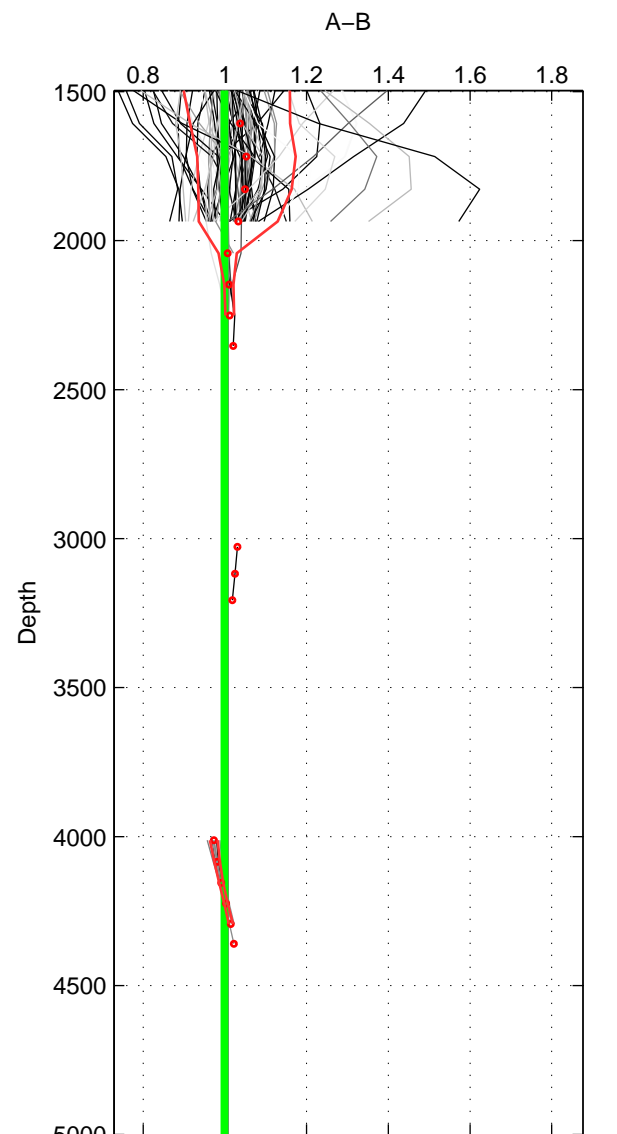

Cruise A (red). Date: Jul 2005 Cruisename: 669-49UF20050615

Cruise B (blue). Date: Feb 2006 Cruisename: 710-49UP20060113

\*\*\* "Favourite" values are means of spaces 1 2.

	Offset	O.StDev	Ratio	R.Stdev	Rating
SIGMA:	-0.358	4.993	0.992	0.061	5
THETA:	-0.393	0.990	0.997	0.006	5
DEPTH:	-0.069	1.122	0.999	0.006	4
FAV.:	-0.376	2.991	0.995	0.033	5

Profiles of A: 46  
 Profiles of B: 19  
 Diff profs : 33  
 WMoffset (A-B): -0.35809  
 WMoffset stdev: 4.9927  
 WMratio (A/B): 0.99234  
 WMratio stdev: 0.060723

Quality (1-5): 5

Profiles of A: 46  
 Profiles of B: 52  
 Diff profs : 89  
 WMoffset (A-B): -0.39349  
 WMoffset stdev: 0.99033  
 WMratio (A/B): 0.99718  
 WMratio stdev: 0.0055824

Quality (1-5): 5

Profiles of A: 46  
 Profiles of B: 52  
 Diff profs : 89  
 WMoffset (A-B): -0.069441  
 WMoffset stdev: 1.1218  
 WMratio (A/B): 0.99887  
 WMratio stdev: 0.0061098

Quality (1-5): 4