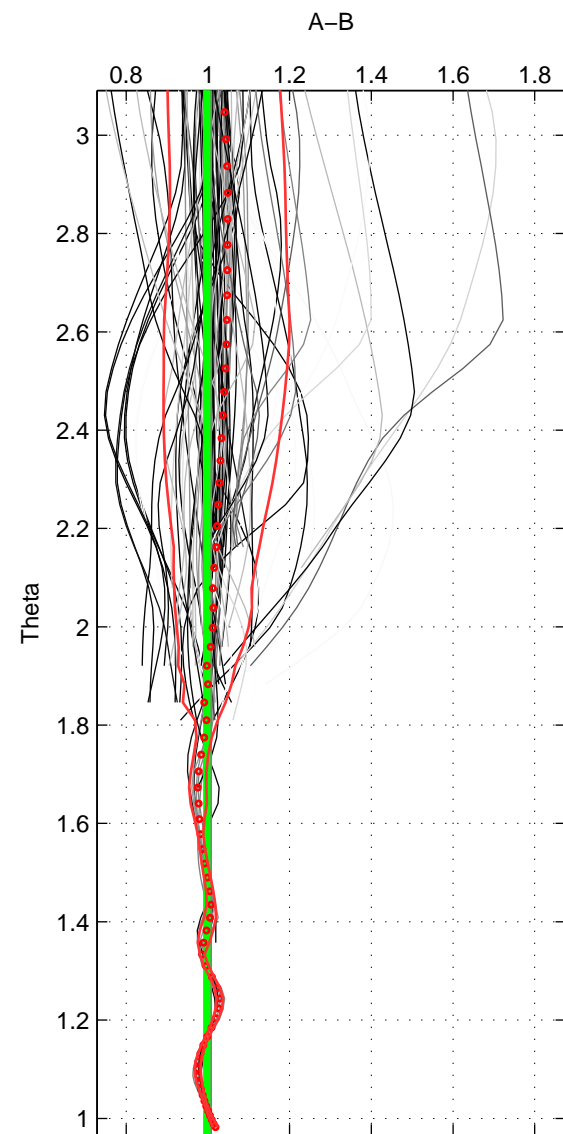

Cruise A (red). Date: Jul 2005 Cruisename: 669-49UF20050615

Cruise B (blue). Date: Feb 2006 Cruisename: 710-49UP20060113

\*\*\* "Favourite" values are means of spaces 1 2.

	Offset	O.StDev	Ratio	R.Stdev	Rating
SIGMA:	-0.358	4.993	0.992	0.061	5
THETA:	-0.393	0.990	0.997	0.006	5
DEPTH:	-0.069	1.122	0.999	0.006	4
FAV.:	-0.376	2.991	0.995	0.033	5

Profiles of A: 46  
 Profiles of B: 19  
 Diff profs : 33  
 WMoffset (A-B): -0.35809  
 WMoffset stdev: 4.9927  
 WMratio (A/B): 0.99234  
 WMratio stdev: 0.060723

Quality (1-5): 5

Profiles of A: 46  
 Profiles of B: 52  
 Diff profs : 89  
 WMoffset (A-B): -0.39349  
 WMoffset stdev: 0.99033  
 WMratio (A/B): 0.99718  
 WMratio stdev: 0.0055824

Quality (1-5): 5

Profiles of A: 46  
 Profiles of B: 52  
 Diff profs : 89  
 WMoffset (A-B): -0.069441  
 WMoffset stdev: 1.1218  
 WMratio (A/B): 0.99887  
 WMratio stdev: 0.0061098

Quality (1-5): 4