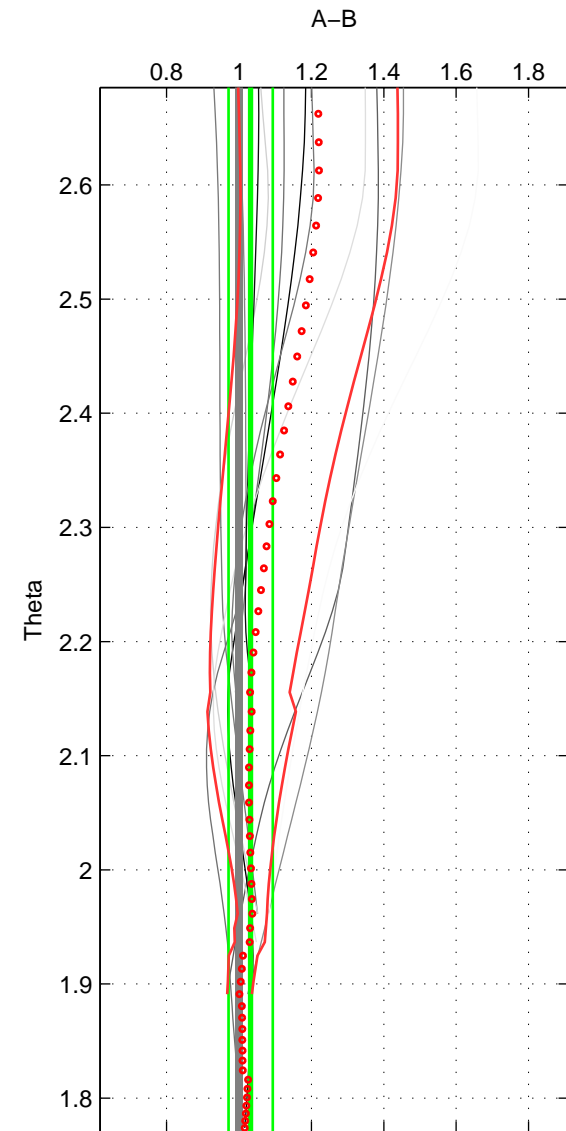

Cruise A (red). Date: Jul 2005 Cruisename: 669-49UF20050615

Cruise B (blue). Date: May 2000 Cruisename: 689-49UP20000420

*** "Favourite" values are means of spaces 1 2 3.

	Offset	O.StDev	Ratio	R.Stdev	Rating
SIGMA:	2.879	4.562	1.039	0.063	2
THETA:	2.445	4.497	1.032	0.061	2
DEPTH:	3.100	10.627	1.048	0.157	2
FAV.:	2.808	6.562	1.040	0.094	2

Profiles of A: 5
 Profiles of B: 3
 Diff profs : 11
 WMoffset (A-B): 2.8792
 WMoffset stdev: 4.5618
 WMratio (A/B): 1.0389
 WMratio stdev: 0.063136

Quality (1-5): 2

Profiles of A: 5
 Profiles of B: 3
 Diff profs : 11
 WMoffset (A-B): 2.445
 WMoffset stdev: 4.4975
 WMratio (A/B): 1.032
 WMratio stdev: 0.061042

Quality (1-5): 2

Profiles of A: 5
 Profiles of B: 3
 Diff profs : 11
 WMoffset (A-B): 3.0995
 WMoffset stdev: 10.6271
 WMratio (A/B): 1.0481
 WMratio stdev: 0.15676

Quality (1-5): 2