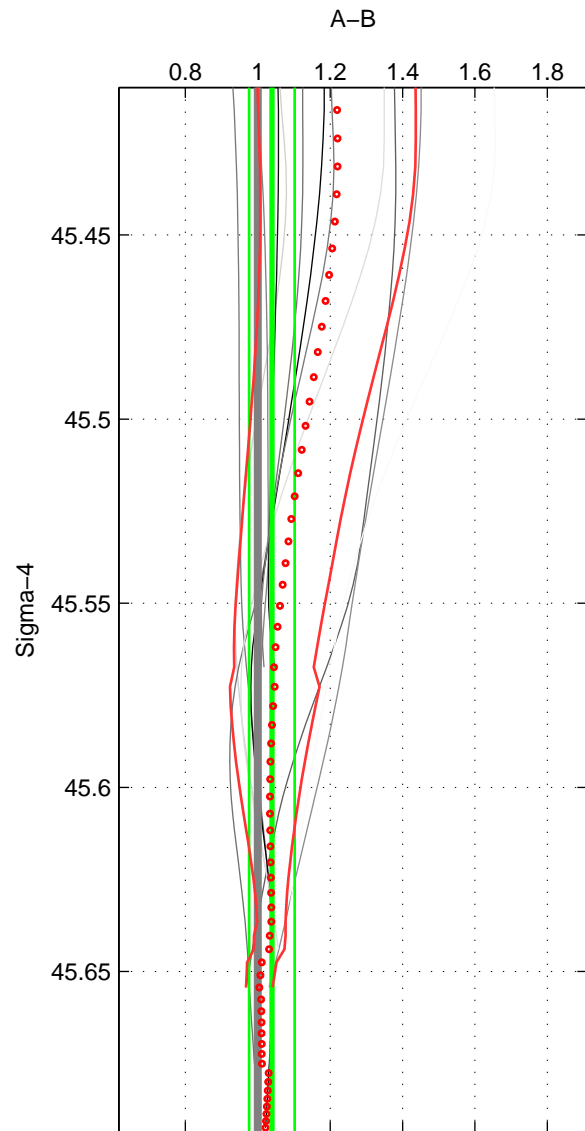

Cruise A (red). Date: Jul 2005 Cruisename: 669-49UF20050615

Cruise B (blue). Date: May 2000 Cruisename: 689-49UP20000420

*** "Favourite" values are means of spaces 1 2 3.

	Offset	O.StDev	Ratio	R.Stdev	Rating
SIGMA:	2.879	4.562	1.039	0.063	2
THETA:	2.445	4.497	1.032	0.061	2
DEPTH:	3.100	10.627	1.048	0.157	2
FAV.:	2.808	6.562	1.040	0.094	2

Profiles of A: 5
 Profiles of B: 3
 Diff profs : 11
 WMoffset (A-B): 2.8792
 WMoffset stdev: 4.5618
 WMratio (A/B): 1.0389
 WMratio stdev: 0.063136

Quality (1-5): 2

Profiles of A: 5
 Profiles of B: 3
 Diff profs : 11
 WMoffset (A-B): 2.445
 WMoffset stdev: 4.4975
 WMratio (A/B): 1.032
 WMratio stdev: 0.061042

Quality (1-5): 2

Profiles of A: 5
 Profiles of B: 3
 Diff profs : 11
 WMoffset (A-B): 3.0995
 WMoffset stdev: 10.6271
 WMratio (A/B): 1.0481
 WMratio stdev: 0.15676

Quality (1-5): 2