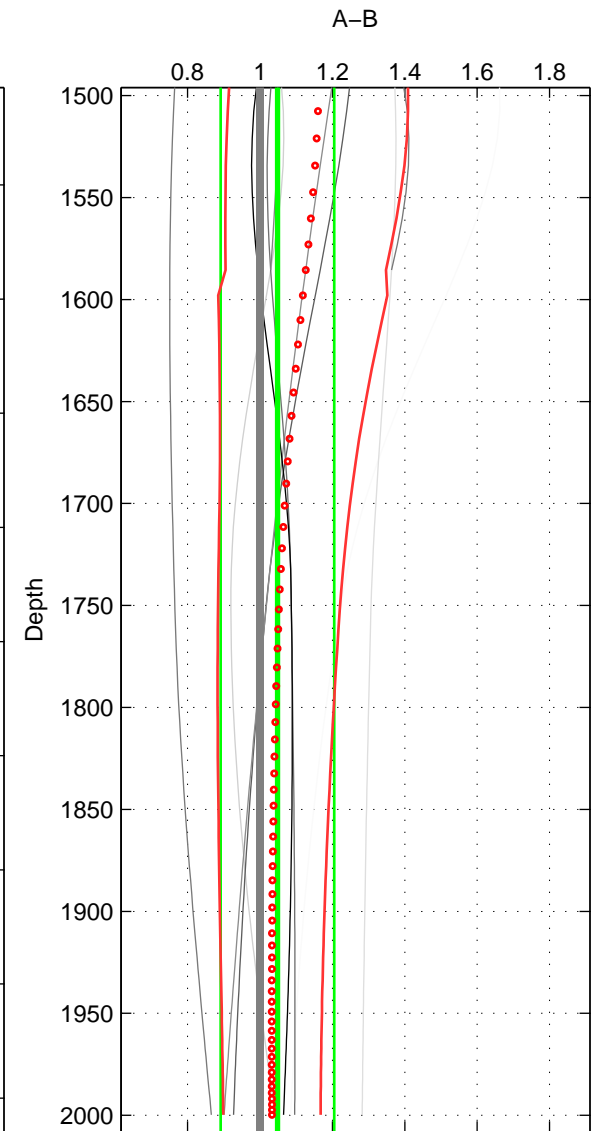

Cruise A (red). Date: Jul 2005 Cruisename: 669-49UF20050615

Cruise B (blue). Date: May 2000 Cruisename: 689-49UP20000420

*** "Favourite" values are means of spaces 1 2 3.

	Offset	O.StDev	Ratio	R.Stdev	Rating
SIGMA:	2.879	4.562	1.039	0.063	2
THETA:	2.445	4.497	1.032	0.061	2
DEPTH:	3.100	10.627	1.048	0.157	2
FAV.:	2.808	6.562	1.040	0.094	2

Profiles of A: 5
 Profiles of B: 3
 Diff profs : 11
 WMoffset (A-B): 2.8792
 WMoffset stdev: 4.5618
 WMratio (A/B): 1.0389
 WMratio stdev: 0.063136

Quality (1-5): 2

Profiles of A: 5
 Profiles of B: 3
 Diff profs : 11
 WMoffset (A-B): 2.445
 WMoffset stdev: 4.4975
 WMratio (A/B): 1.032
 WMratio stdev: 0.061042

Quality (1-5): 2

Profiles of A: 5
 Profiles of B: 3
 Diff profs : 11
 WMoffset (A-B): 3.0995
 WMoffset stdev: 10.6271
 WMratio (A/B): 1.0481
 WMratio stdev: 0.15676

Quality (1-5): 2