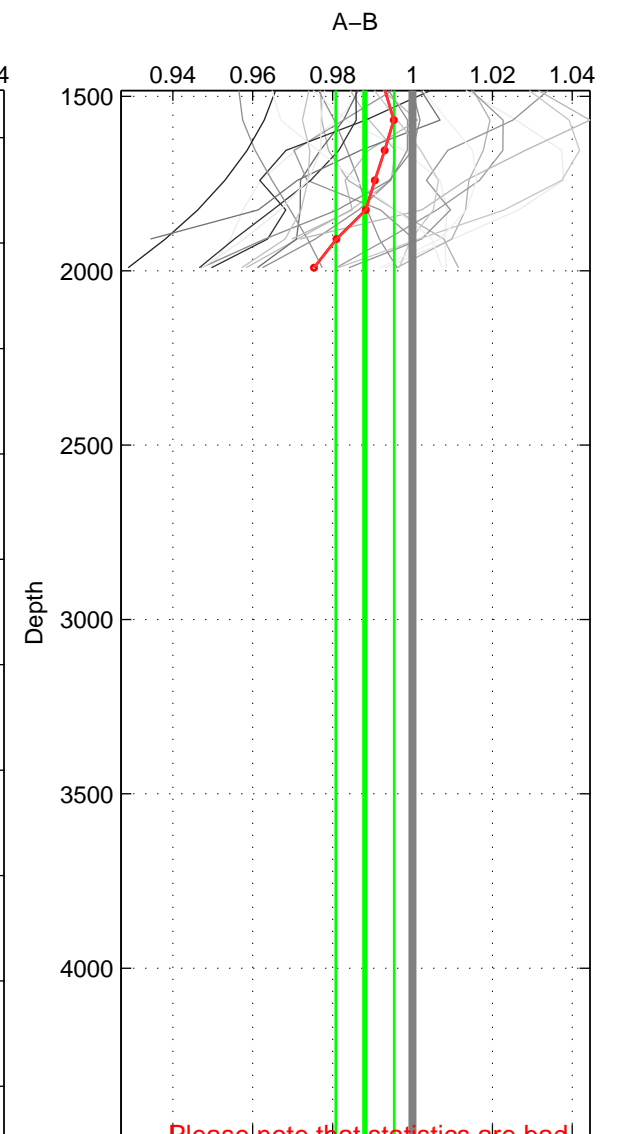

Cruise A (red). Date: Mar 1989 Cruisename: 507-32MW19890206

Cruise B (blue). Date: Jul 2001 Cruisename: 656-49UF20010710

*** "Favourite" values are those of space 2.

	Offset	O.StDev	Ratio	R.Stdev	Rating
SIGMA:	-1.322	1.209	0.987	0.012	4
THETA:	-2.114	0.980	0.983	0.007	5
DEPTH:	-1.351	0.893	0.988	0.007	3
FAV. :	-2.114	0.980	0.983	0.007	5

Profiles of A: 11
 Profiles of B: 3
 Diff profs : 29
 WMoffset (A-B): -1.3216
 WMoffset stdev: 1.2086
 WMratio (A/B): 0.98701
 WMratio stdev: 0.011741

Quality (1-5): 4

Profiles of A: 11
 Profiles of B: 3
 Diff profs : 29
 WMoffset (A-B): -2.1139
 WMoffset stdev: 0.98024
 WMratio (A/B): 0.98343
 WMratio stdev: 0.0071671

Quality (1-5): 5

Profiles of A: 11
 Profiles of B: 3
 Diff profs : 29
 WMoffset (A-B): -1.3512
 WMoffset stdev: 0.89286
 WMratio (A/B): 0.9881
 WMratio stdev: 0.0073234

Quality (1-5): 3

Please note that statistics are bad.