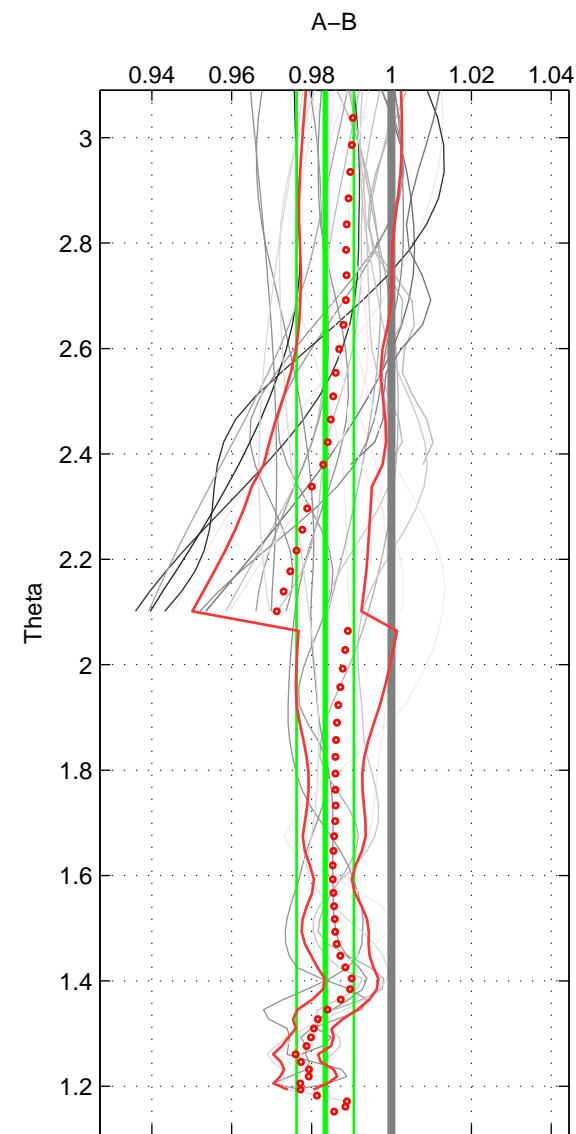

Cruise A (red). Date: Mar 1989 Cruisename: 507-32MW19890206

Cruise B (blue). Date: Jul 2001 Cruisename: 656-49UF20010710

*** "Favourite" values are those of space 2.

	Offset	O.StDev	Ratio	R.Stdev	Rating
SIGMA:	-1.322	1.209	0.987	0.012	4
THETA:	-2.114	0.980	0.983	0.007	5
DEPTH:	-1.351	0.893	0.988	0.007	3
FAV. :	-2.114	0.980	0.983	0.007	5

Profiles of A: 11
 Profiles of B: 3
 Diff profs : 29
 WMoffset (A-B): -1.3216
 WMoffset stdev: 1.2086
 WMratio (A/B): 0.98701
 WMratio stdev: 0.011741

Quality (1-5): 4

Profiles of A: 11
 Profiles of B: 3
 Diff profs : 29
 WMoffset (A-B): -2.1139
 WMoffset stdev: 0.98024
 WMratio (A/B): 0.98343
 WMratio stdev: 0.0071671

Quality (1-5): 5

Profiles of A: 11
 Profiles of B: 3
 Diff profs : 29
 WMoffset (A-B): -1.3512
 WMoffset stdev: 0.89286
 WMratio (A/B): 0.9881
 WMratio stdev: 0.0073234

Quality (1-5): 3

Please note that statistics are bad.