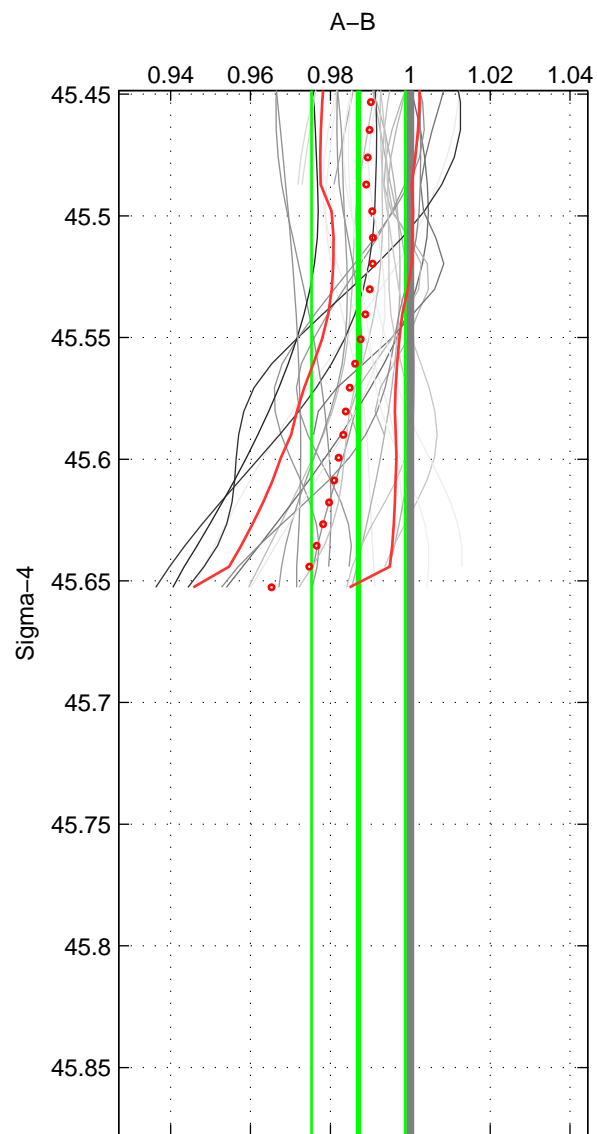

Cruise A (red). Date: Mar 1989 Cruisename: 507-32MW19890206

Cruise B (blue). Date: Jul 2001 Cruisename: 656-49UF20010710

*** "Favourite" values are those of space 2.

	Offset	O.StDev	Ratio	R.Stdev	Rating
SIGMA:	-1.322	1.209	0.987	0.012	4
THETA:	-2.114	0.980	0.983	0.007	5
DEPTH:	-1.351	0.893	0.988	0.007	3
FAV. :	-2.114	0.980	0.983	0.007	5

Profiles of A: 11
 Profiles of B: 3
 Diff profs : 29
 WMoffset (A-B): -1.3216
 WMoffset stdev: 1.2086
 WMratio (A/B): 0.98701
 WMratio stdev: 0.011741

Quality (1-5): 4

Profiles of A: 11
 Profiles of B: 3
 Diff profs : 29
 WMoffset (A-B): -2.1139
 WMoffset stdev: 0.98024
 WMratio (A/B): 0.98343
 WMratio stdev: 0.0071671

Quality (1-5): 5

Profiles of A: 11
 Profiles of B: 3
 Diff profs : 29
 WMoffset (A-B): -1.3512
 WMoffset stdev: 0.89286
 WMratio (A/B): 0.9881
 WMratio stdev: 0.0073234

Quality (1-5): 3

Please note that statistics are bad.