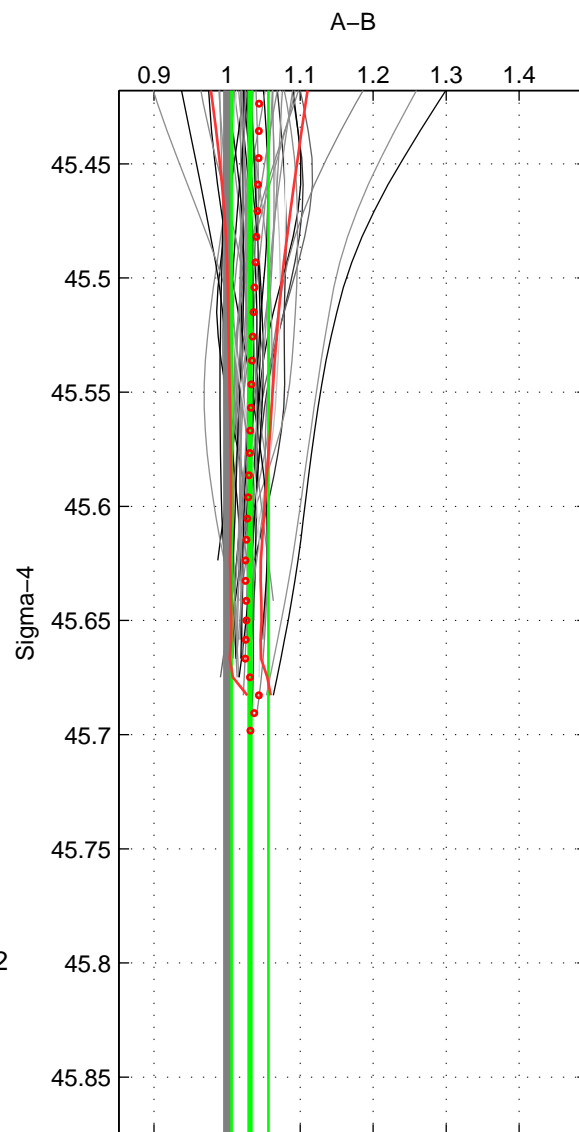

Cruise A (red). Date: Apr 2004 Cruisename: 665-49UF20040421

Cruise B (blue). Date: Feb 2008 Cruisename: 717-49UP20080122

*** "Favourite" values are means of spaces 1 2.

	Offset	O.StDev	Ratio	R.Stdev	Rating
SIGMA:	3.048	2.353	1.031	0.025	5
THETA:	3.157	3.032	1.033	0.034	5
DEPTH:	4.423	0.371	1.050	0.007	3
FAV.:	3.103	2.692	1.032	0.030	5

Profiles of A: 32
 Profiles of B: 17
 Diff profs : 51
 WMoffset (A-B): 3.0478
 WMoffset stdev: 2.3526
 WMratio (A/B): 1.0312
 WMratio stdev: 0.025269

Quality (1-5): 5

Profiles of A: 32
 Profiles of B: 17
 Diff profs : 51
 WMoffset (A-B): 3.1575
 WMoffset stdev: 3.0319
 WMratio (A/B): 1.0334
 WMratio stdev: 0.034196

Quality (1-5): 5

Profiles of A: 32
 Profiles of B: 17
 Diff profs : 51
 WMoffset (A-B): 4.4231
 WMoffset stdev: 0.37078
 WMratio (A/B): 1.0498
 WMratio stdev: 0.0073217

Quality (1-5): 3

Please note that statistics are bad.