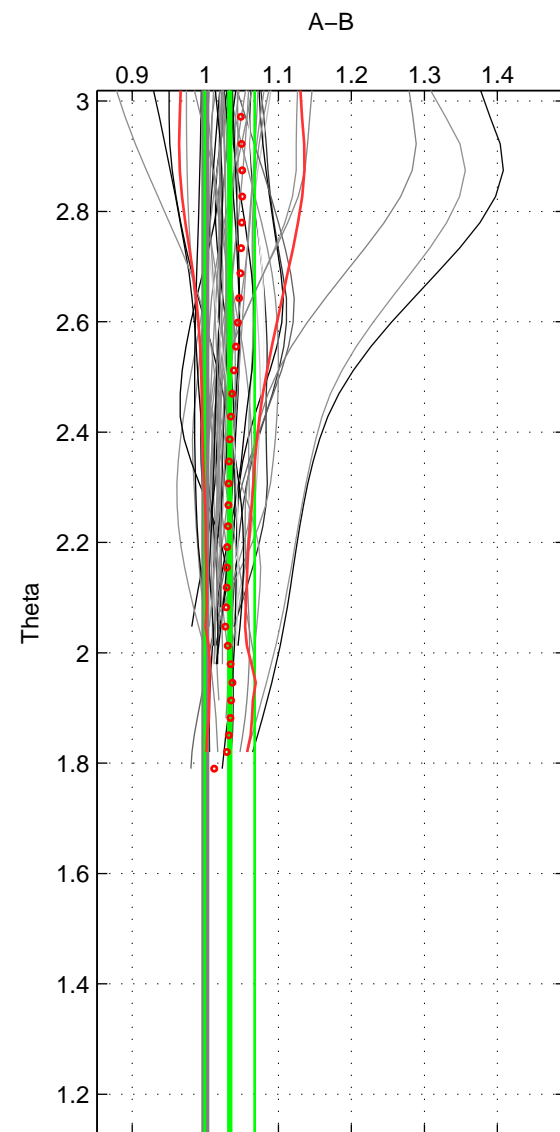

Cruise A (red). Date: Apr 2004 Cruisename: 665-49UF20040421

Cruise B (blue). Date: Feb 2008 Cruisename: 717-49UP20080122

*** "Favourite" values are means of spaces 1 2.

	Offset	O.StDev	Ratio	R.Stdev	Rating
SIGMA:	3.048	2.353	1.031	0.025	5
THETA:	3.157	3.032	1.033	0.034	5
DEPTH:	4.423	0.371	1.050	0.007	3
FAV.:	3.103	2.692	1.032	0.030	5

Profiles of A: 32
 Profiles of B: 17
 Diff profs : 51
 WMoffset (A-B): 3.0478
 WMoffset stdev: 2.3526
 WMratio (A/B): 1.0312
 WMratio stdev: 0.025269

Quality (1-5): 5

Profiles of A: 32
 Profiles of B: 17
 Diff profs : 51
 WMoffset (A-B): 3.1575
 WMoffset stdev: 3.0319
 WMratio (A/B): 1.0334
 WMratio stdev: 0.034196

Quality (1-5): 5

Profiles of A: 32
 Profiles of B: 17
 Diff profs : 51
 WMoffset (A-B): 4.4231
 WMoffset stdev: 0.37078
 WMratio (A/B): 1.0498
 WMratio stdev: 0.0073217

Quality (1-5): 3

Please note that statistics are bad.