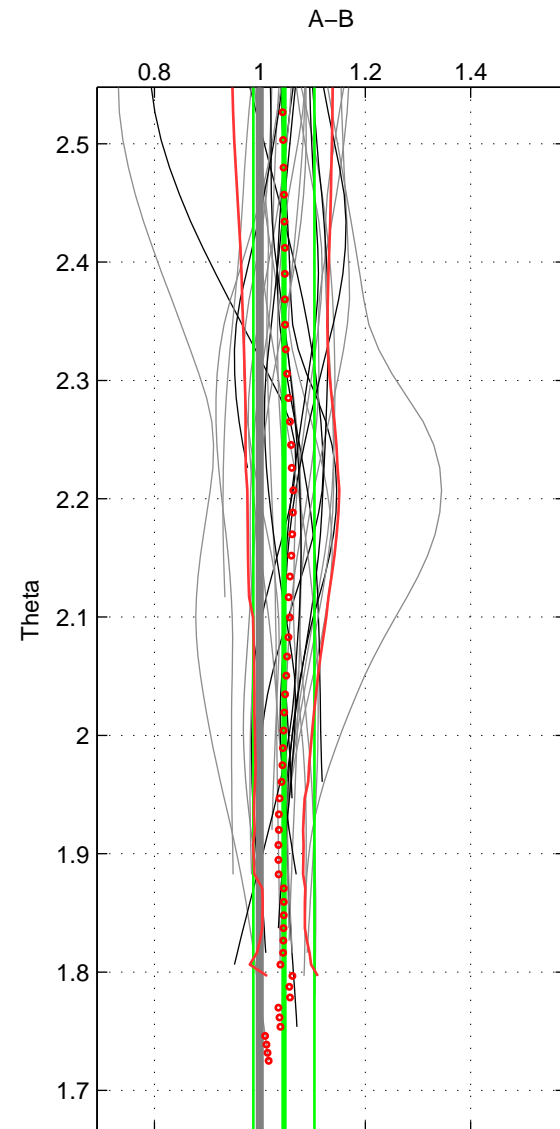

Cruise A (red). Date: Jul 2008 Cruisename: 678-49UF20080617

Cruise B (blue). Date: Jul 2002 Cruisename: 697-49UP20020620

\*\*\* "Favourite" values are means of spaces 1 2 3.

	Offset	O.StDev	Ratio	R.Stdev	Rating
SIGMA:	2.269	2.450	1.044	0.046	4
THETA:	2.126	2.896	1.046	0.058	4
DEPTH:	4.557	3.753	1.088	0.076	4
FAV.:	2.984	3.033	1.059	0.060	4

Profiles of A: 10  
 Profiles of B: 21  
 Diff profs : 28  
 WMoffset (A-B): 2.2691  
 WMoffset stdev: 2.4496  
 WMratio (A/B): 1.0443  
 WMratio stdev: 0.045919

Quality (1-5): 4

Profiles of A: 10  
 Profiles of B: 21  
 Diff profs : 28  
 WMoffset (A-B): 2.126  
 WMoffset stdev: 2.8957  
 WMratio (A/B): 1.0459  
 WMratio stdev: 0.057923

Quality (1-5): 4

Profiles of A: 10  
 Profiles of B: 21  
 Diff profs : 28  
 WMoffset (A-B): 4.5566  
 WMoffset stdev: 3.7531  
 WMratio (A/B): 1.0878  
 WMratio stdev: 0.075563

Quality (1-5): 4