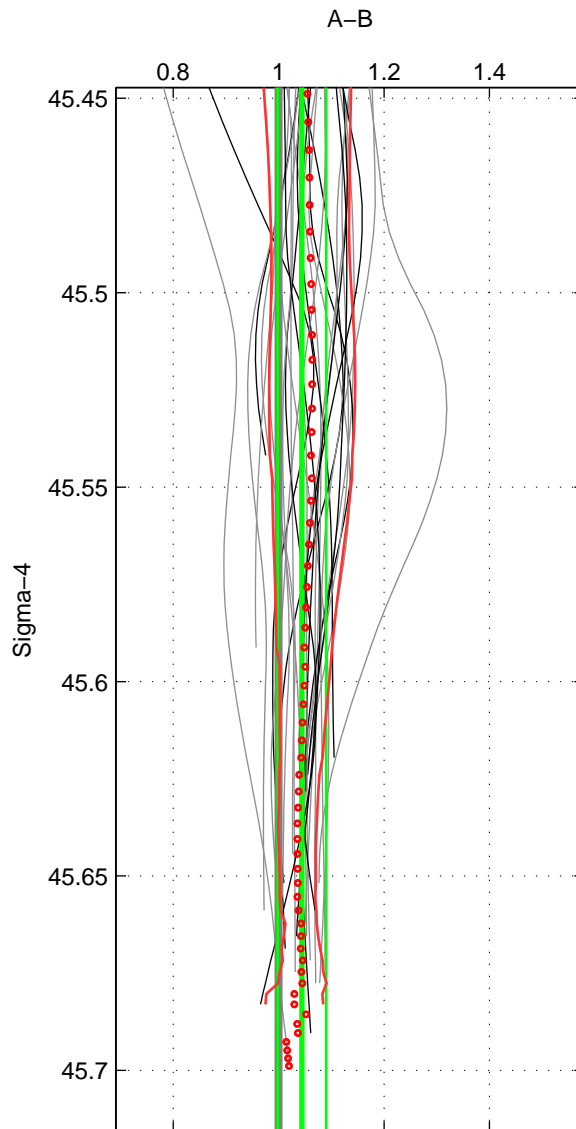

Cruise A (red). Date: Jul 2008 Cruisename: 678-49UF20080617

Cruise B (blue). Date: Jul 2002 Cruisename: 697-49UP20020620

\*\*\* "Favourite" values are means of spaces 1 2 3.

	Offset	O.StDev	Ratio	R.Stdev	Rating
SIGMA:	2.269	2.450	1.044	0.046	4
THETA:	2.126	2.896	1.046	0.058	4
DEPTH:	4.557	3.753	1.088	0.076	4
FAV.:	2.984	3.033	1.059	0.060	4

Profiles of A: 10  
 Profiles of B: 21  
 Diff profs : 28  
 WMoffset (A-B): 2.2691  
 WMoffset stdev: 2.4496  
 WMratio (A/B): 1.0443  
 WMratio stdev: 0.045919

Quality (1-5): 4

Profiles of A: 10  
 Profiles of B: 21  
 Diff profs : 28  
 WMoffset (A-B): 2.126  
 WMoffset stdev: 2.8957  
 WMratio (A/B): 1.0459  
 WMratio stdev: 0.057923

Quality (1-5): 4

Profiles of A: 10  
 Profiles of B: 21  
 Diff profs : 28  
 WMoffset (A-B): 4.5566  
 WMoffset stdev: 3.7531  
 WMratio (A/B): 1.0878  
 WMratio stdev: 0.075563

Quality (1-5): 4