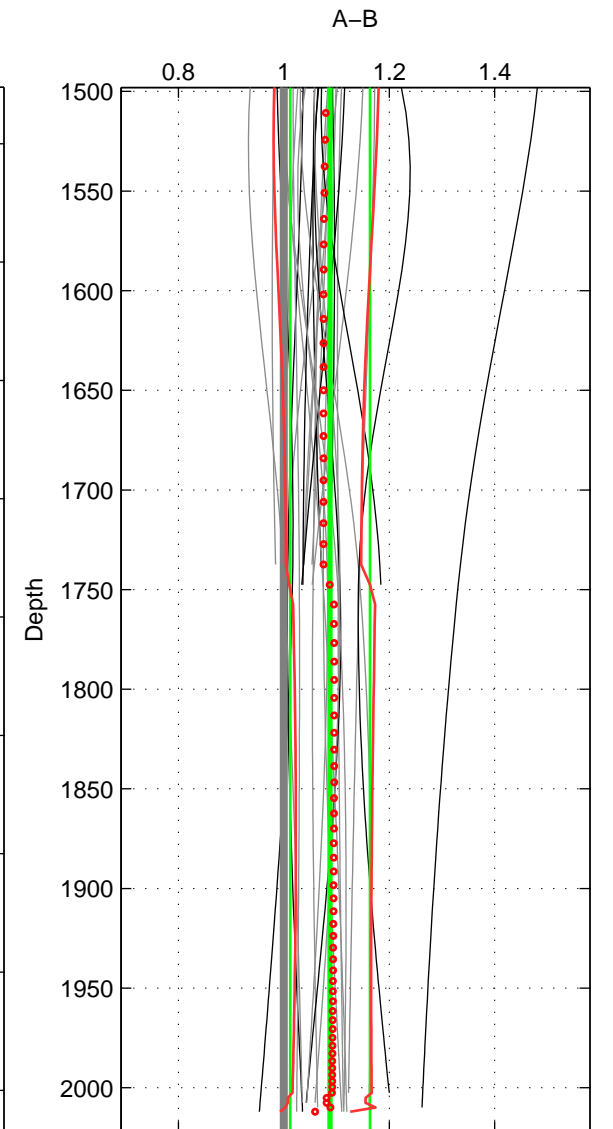

Cruise A (red). Date: Jul 2008 Cruisename: 678-49UF20080617

Cruise B (blue). Date: Jul 2002 Cruisename: 697-49UP20020620

\*\*\* "Favourite" values are means of spaces 1 2 3.

	Offset	O.StDev	Ratio	R.Stdev	Rating
SIGMA:	2.269	2.450	1.044	0.046	4
THETA:	2.126	2.896	1.046	0.058	4
DEPTH:	4.557	3.753	1.088	0.076	4
FAV.:	2.984	3.033	1.059	0.060	4

Profiles of A: 10  
 Profiles of B: 21  
 Diff profs : 28  
 WMoffset (A-B): 2.2691  
 WMoffset stdev: 2.4496  
 WMratio (A/B): 1.0443  
 WMratio stdev: 0.045919

Quality (1-5): 4

Profiles of A: 10  
 Profiles of B: 21  
 Diff profs : 28  
 WMoffset (A-B): 2.126  
 WMoffset stdev: 2.8957  
 WMratio (A/B): 1.0459  
 WMratio stdev: 0.057923

Quality (1-5): 4

Profiles of A: 10  
 Profiles of B: 21  
 Diff profs : 28  
 WMoffset (A-B): 4.5566  
 WMoffset stdev: 3.7531  
 WMratio (A/B): 1.0878  
 WMratio stdev: 0.075563

Quality (1-5): 4