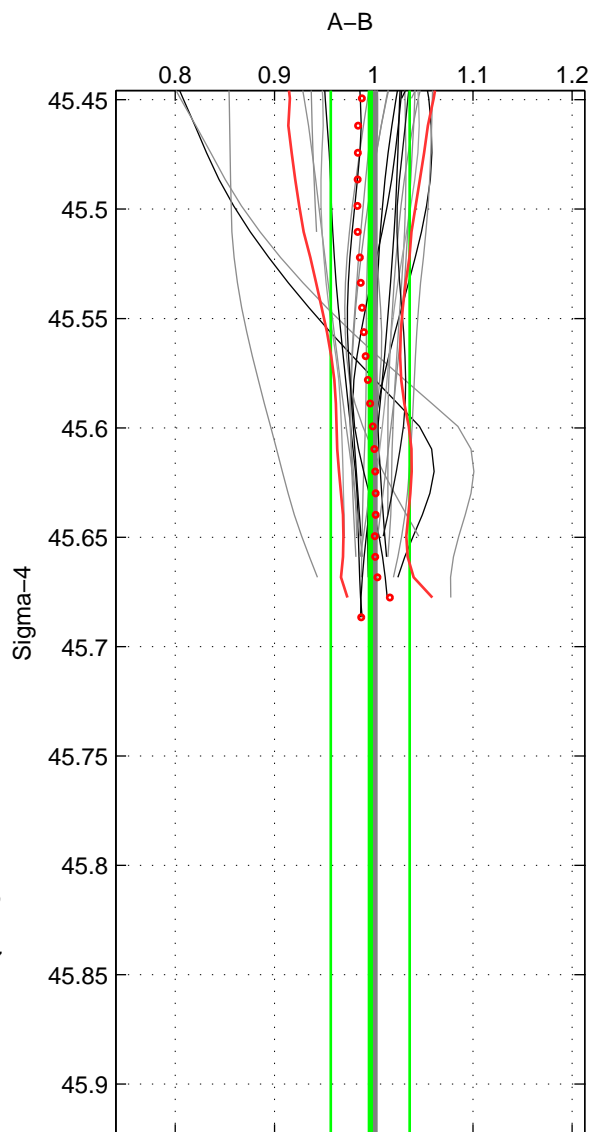

Cruise A (red). Date: Feb 2003 Cruisename: 660-49UF20030225

Cruise B (blue). Date: Oct 1999 Cruisename: 688-49UP19990917

\*\*\* "Favourite" values are those of space 2.

	Offset	O.StDev	Ratio	R.Stdev	Rating
SIGMA:	-0.335	3.228	0.996	0.040	4
THETA:	-0.097	4.060	0.998	0.052	5
DEPTH:	0.411	0.562	1.005	0.005	3
FAV.:	-0.097	4.060	0.998	0.052	5

Profiles of A: 38  
 Profiles of B: 9  
 Diff profs: 25  
 WMoffset (A-B): -0.33508  
 WMoffset stdev: 3.2279  
 WMratio (A/B): 0.99647  
 WMratio stdev: 0.039779

Quality (1-5): 4

Profiles of A: 38  
 Profiles of B: 22  
 Diff profs: 64  
 WMoffset (A-B): -0.096645  
 WMoffset stdev: 4.0595  
 WMratio (A/B): 0.99817  
 WMratio stdev: 0.05233

Quality (1-5): 5

Profiles of A: 38  
 Profiles of B: 22  
 Diff profs: 64  
 WMoffset (A-B): 0.41102  
 WMoffset stdev: 0.56227  
 WMratio (A/B): 1.0047  
 WMratio stdev: 0.0054174

Quality (1-5): 3

Please note that statistics are bad.