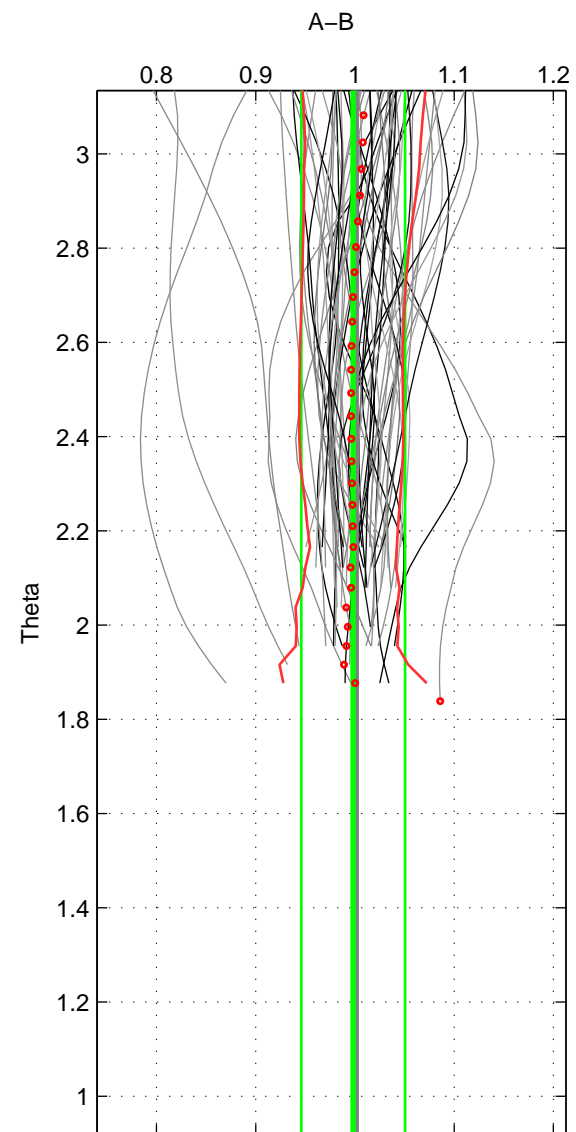

Cruise A (red). Date: Feb 2003 Cruisename: 660-49UF20030225

Cruise B (blue). Date: Oct 1999 Cruisename: 688-49UP19990917

\*\*\* "Favourite" values are those of space 2.

	Offset	O.StDev	Ratio	R.Stdev	Rating
SIGMA:	-0.335	3.228	0.996	0.040	4
THETA:	-0.097	4.060	0.998	0.052	5
DEPTH:	0.411	0.562	1.005	0.005	3
FAV.:	-0.097	4.060	0.998	0.052	5

Profiles of A: 38  
 Profiles of B: 9  
 Diff profs: 25  
 WMoffset (A-B): -0.33508  
 WMoffset stdev: 3.2279  
 WMratio (A/B): 0.99647  
 WMratio stdev: 0.039779

Quality (1-5): 4

Profiles of A: 38  
 Profiles of B: 22  
 Diff profs: 64  
 WMoffset (A-B): -0.096645  
 WMoffset stdev: 4.0595  
 WMratio (A/B): 0.99817  
 WMratio stdev: 0.05233

Quality (1-5): 5

Profiles of A: 38  
 Profiles of B: 22  
 Diff profs: 64  
 WMoffset (A-B): 0.41102  
 WMoffset stdev: 0.56227  
 WMratio (A/B): 1.0047  
 WMratio stdev: 0.0054174

Quality (1-5): 3

Please note that statistics are bad.