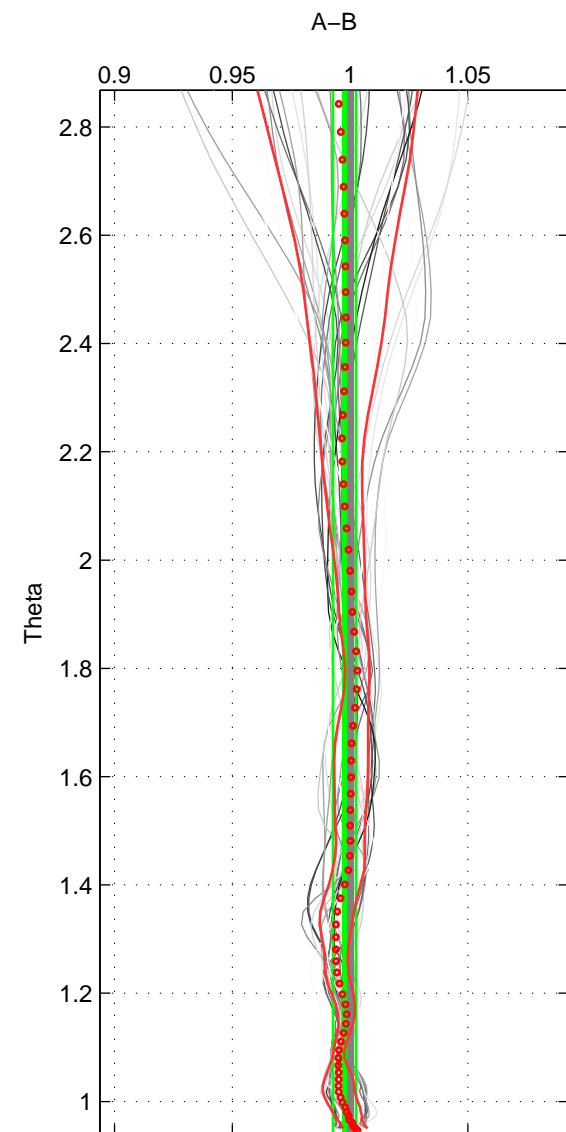

Cruise A (red). Date: Mar 1989 Cruisename: 507-32MW19890206

Cruise B (blue). Date: Jul 2011 Cruisename: 626-49RY20110515

\*\*\* "Favourite" values are means of spaces 1 2 3.

|        | Offset | O.StDev | Ratio | R.Stdev | Rating |
|--------|--------|---------|-------|---------|--------|
| SIGMA: | 0.324  | 0.637   | 1.002 | 0.004   | 5      |
| THETA: | -0.307 | 0.727   | 0.998 | 0.005   | 5      |
| DEPTH: | 1.001  | 1.678   | 1.008 | 0.010   | 5      |
| FAV.:  | 0.340  | 1.014   | 1.003 | 0.006   | 5      |

Profiles of A: 5  
 Profiles of B: 8  
 Diff profs : 30  
 WMoffset (A-B): 0.32426  
 WMoffset stdev: 0.63744  
 WMratio (A/B): 1.0022  
 WMratio stdev: 0.0039177

Quality (1-5): 5

Profiles of A: 5  
 Profiles of B: 8  
 Diff profs : 30  
 WMoffset (A-B): -0.30693  
 WMoffset stdev: 0.7272  
 WMratio (A/B): 0.99761  
 WMratio stdev: 0.0048997

Quality (1-5): 5

Profiles of A: 5  
 Profiles of B: 8  
 Diff profs : 30  
 WMoffset (A-B): 1.0014  
 WMoffset stdev: 1.6777  
 WMratio (A/B): 1.0081  
 WMratio stdev: 0.01024

Quality (1-5): 5