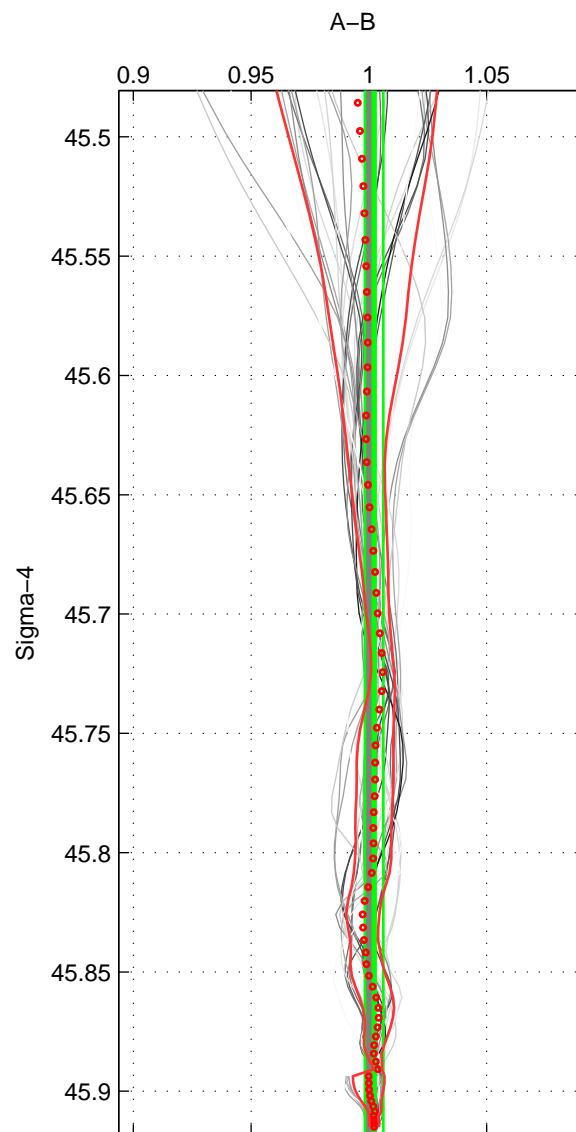

Cruise A (red). Date: Mar 1989 Cruisename: 507-32MW19890206

Cruise B (blue). Date: Jul 2011 Cruisename: 626-49RY20110515

\*\*\* "Favourite" values are means of spaces 1 2 3.

|        | Offset | O.StDev | Ratio | R.Stdev | Rating |
|--------|--------|---------|-------|---------|--------|
| SIGMA: | 0.324  | 0.637   | 1.002 | 0.004   | 5      |
| THETA: | -0.307 | 0.727   | 0.998 | 0.005   | 5      |
| DEPTH: | 1.001  | 1.678   | 1.008 | 0.010   | 5      |
| FAV.:  | 0.340  | 1.014   | 1.003 | 0.006   | 5      |

Profiles of A: 5  
 Profiles of B: 8  
 Diff profs : 30  
 WMoffset (A-B): 0.32426  
 WMoffset stdev: 0.63744  
 WMratio (A/B): 1.0022  
 WMratio stdev: 0.0039177

Quality (1-5): 5

Profiles of A: 5  
 Profiles of B: 8  
 Diff profs : 30  
 WMoffset (A-B): -0.30693  
 WMoffset stdev: 0.7272  
 WMratio (A/B): 0.99761  
 WMratio stdev: 0.0048997

Quality (1-5): 5

Profiles of A: 5  
 Profiles of B: 8  
 Diff profs : 30  
 WMoffset (A-B): 1.0014  
 WMoffset stdev: 1.6777  
 WMratio (A/B): 1.0081  
 WMratio stdev: 0.01024

Quality (1-5): 5