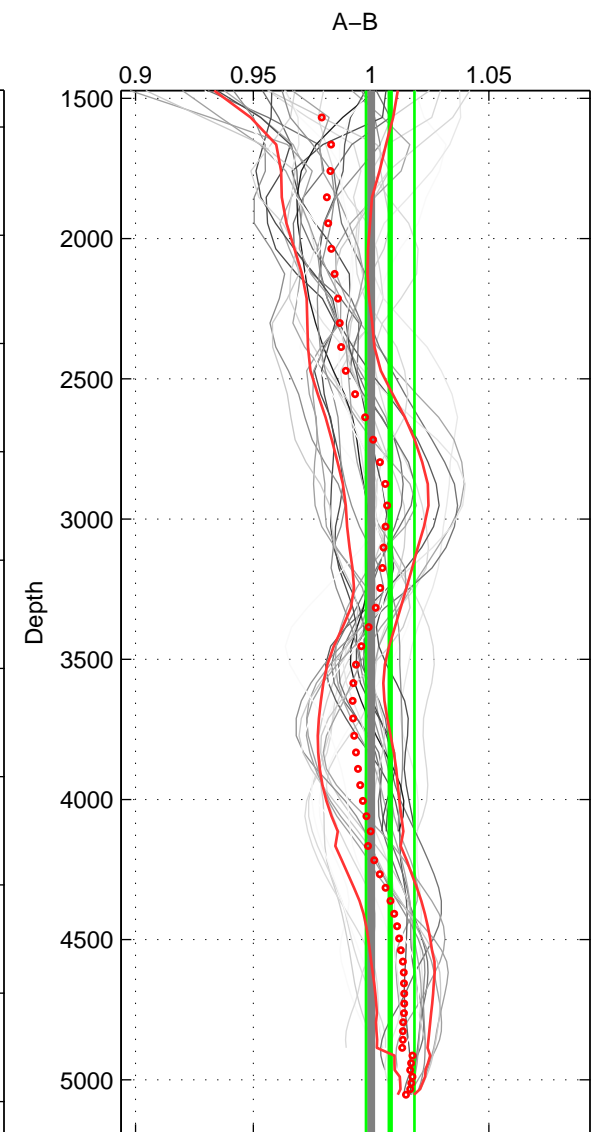

Cruise A (red). Date: Mar 1989 Cruisename: 507-32MW19890206

Cruise B (blue). Date: Jul 2011 Cruisename: 626-49RY20110515

\*\*\* "Favourite" values are means of spaces 1 2 3.

|        | Offset | O.StDev | Ratio | R.Stdev | Rating |
|--------|--------|---------|-------|---------|--------|
| SIGMA: | 0.324  | 0.637   | 1.002 | 0.004   | 5      |
| THETA: | -0.307 | 0.727   | 0.998 | 0.005   | 5      |
| DEPTH: | 1.001  | 1.678   | 1.008 | 0.010   | 5      |
| FAV.:  | 0.340  | 1.014   | 1.003 | 0.006   | 5      |

Profiles of A: 5  
 Profiles of B: 8  
 Diff profs : 30  
 WMoffset (A-B): 0.32426  
 WMoffset stdev: 0.63744  
 WMratio (A/B): 1.0022  
 WMratio stdev: 0.0039177

Quality (1-5): 5

Profiles of A: 5  
 Profiles of B: 8  
 Diff profs : 30  
 WMoffset (A-B): -0.30693  
 WMoffset stdev: 0.7272  
 WMratio (A/B): 0.99761  
 WMratio stdev: 0.0048997

Quality (1-5): 5

Profiles of A: 5  
 Profiles of B: 8  
 Diff profs : 30  
 WMoffset (A-B): 1.0014  
 WMoffset stdev: 1.6777  
 WMratio (A/B): 1.0081  
 WMratio stdev: 0.01024

Quality (1-5): 5