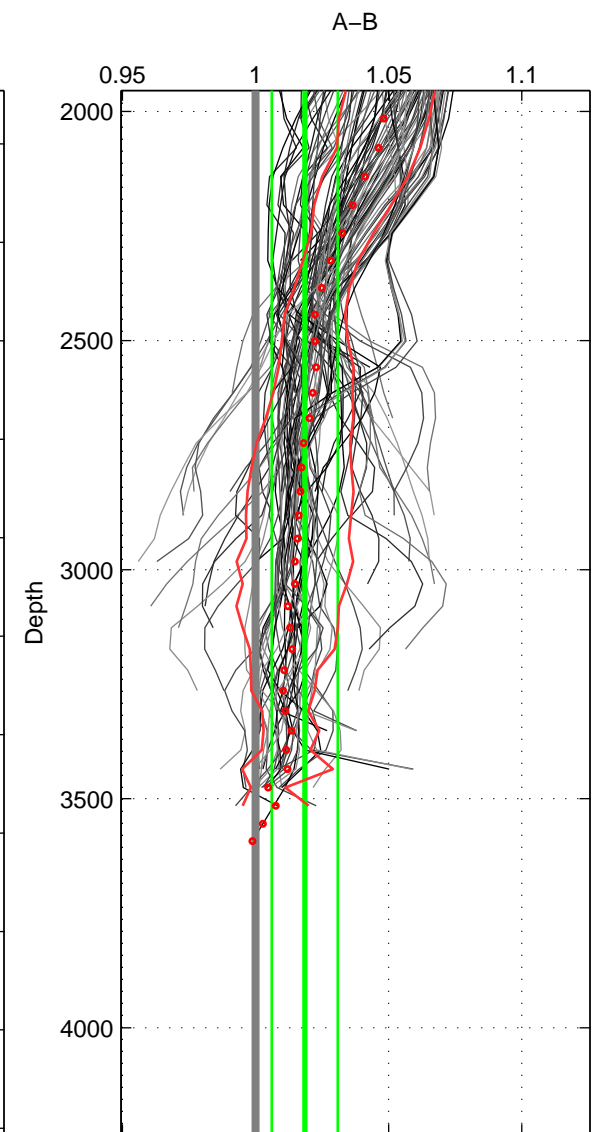

Cruise A (red). Date: Jul 1999 Cruisename: 190-18HU19990627

Cruise B (blue). Date: May 2008 Cruisename: 199-18HU20080520

*** "Favourite" values are means of spaces 1 2 3.

	Offset	O.StDev	Ratio	R.Stdev	Rating
SIGMA:	5.055	2.241	1.018	0.008	5
THETA:	3.783	2.159	1.013	0.008	5
DEPTH:	5.298	3.516	1.018	0.012	5
FAV.:	4.712	2.639	1.016	0.009	5

Profiles of A: 18
 Profiles of B: 22
 Diff profs : 100
 WMoffset (A-B): 5.0548
 WMoffset stdev: 2.2408
 WMratio (A/B): 1.0177
 WMratio stdev: 0.0079034

Quality (1-5): 5

Profiles of A: 18
 Profiles of B: 22
 Diff profs : 100
 WMoffset (A-B): 3.7833
 WMoffset stdev: 2.1591
 WMratio (A/B): 1.0129
 WMratio stdev: 0.0075684

Quality (1-5): 5

Profiles of A: 18
 Profiles of B: 22
 Diff profs : 100
 WMoffset (A-B): 5.2979
 WMoffset stdev: 3.5158
 WMratio (A/B): 1.0185
 WMratio stdev: 0.012379

Quality (1-5): 5