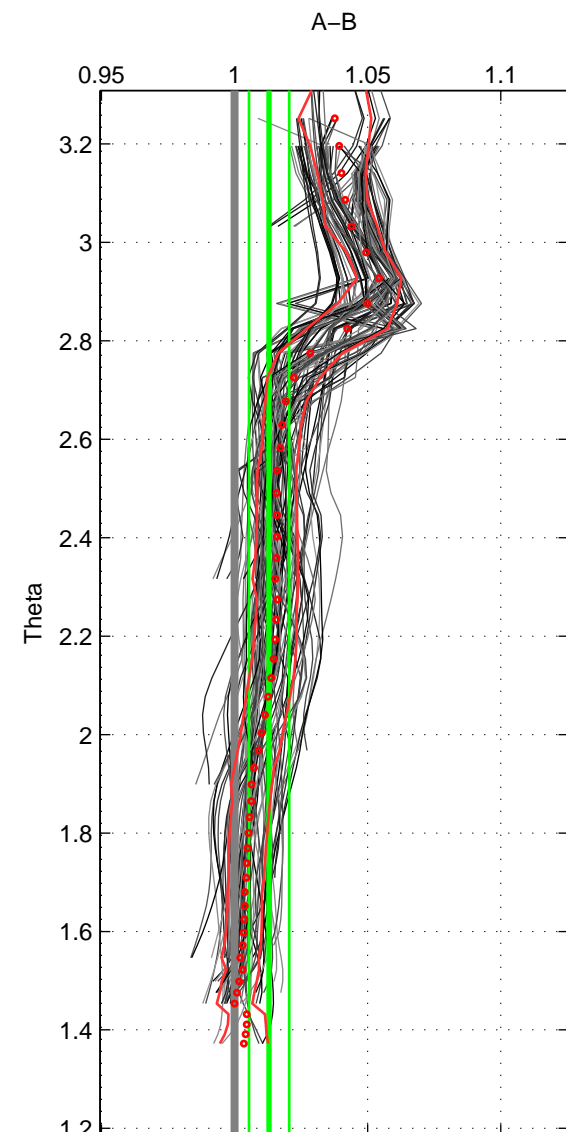

Cruise A (red). Date: Jul 1999 Cruisename: 190-18HU19990627

Cruise B (blue). Date: May 2008 Cruisename: 199-18HU20080520

*** "Favourite" values are means of spaces 1 2 3.

	Offset	O.StDev	Ratio	R.Stdev	Rating
SIGMA:	5.055	2.241	1.018	0.008	5
THETA:	3.783	2.159	1.013	0.008	5
DEPTH:	5.298	3.516	1.018	0.012	5
FAV.:	4.712	2.639	1.016	0.009	5

Profiles of A: 18
 Profiles of B: 22
 Diff profs : 100
 WMoffset (A-B): 5.0548
 WMoffset stdev: 2.2408
 WMratio (A/B): 1.0177
 WMratio stdev: 0.0079034

Quality (1-5): 5

Profiles of A: 18
 Profiles of B: 22
 Diff profs : 100
 WMoffset (A-B): 3.7833
 WMoffset stdev: 2.1591
 WMratio (A/B): 1.0129
 WMratio stdev: 0.0075684

Quality (1-5): 5

Profiles of A: 18
 Profiles of B: 22
 Diff profs : 100
 WMoffset (A-B): 5.2979
 WMoffset stdev: 3.5158
 WMratio (A/B): 1.0185
 WMratio stdev: 0.012379

Quality (1-5): 5