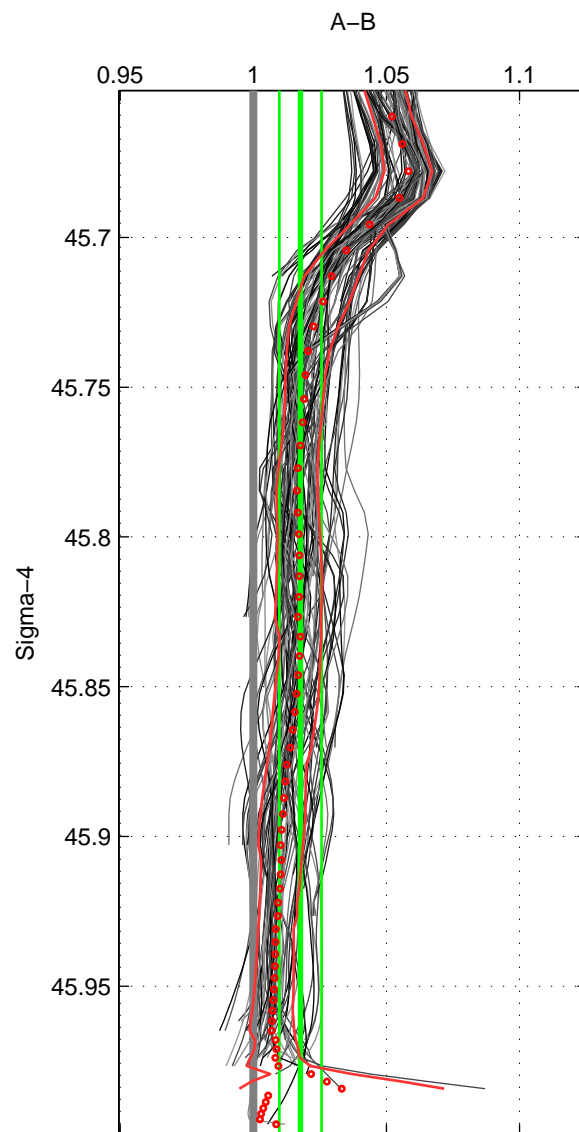

Cruise A (red). Date: Jul 1999 Cruisename: 190-18HU19990627

Cruise B (blue). Date: May 2008 Cruisename: 199-18HU20080520

*** "Favourite" values are means of spaces 1 2 3.

	Offset	O.StDev	Ratio	R.Stdev	Rating
SIGMA:	5.055	2.241	1.018	0.008	5
THETA:	3.783	2.159	1.013	0.008	5
DEPTH:	5.298	3.516	1.018	0.012	5
FAV.:	4.712	2.639	1.016	0.009	5

Profiles of A: 18
 Profiles of B: 22
 Diff profs : 100
 WMoffset (A-B): 5.0548
 WMoffset stdev: 2.2408
 WMratio (A/B): 1.0177
 WMratio stdev: 0.0079034

Quality (1-5): 5

Profiles of A: 18
 Profiles of B: 22
 Diff profs : 100
 WMoffset (A-B): 3.7833
 WMoffset stdev: 2.1591
 WMratio (A/B): 1.0129
 WMratio stdev: 0.0075684

Quality (1-5): 5

Profiles of A: 18
 Profiles of B: 22
 Diff profs : 100
 WMoffset (A-B): 5.2979
 WMoffset stdev: 3.5158
 WMratio (A/B): 1.0185
 WMratio stdev: 0.012379

Quality (1-5): 5