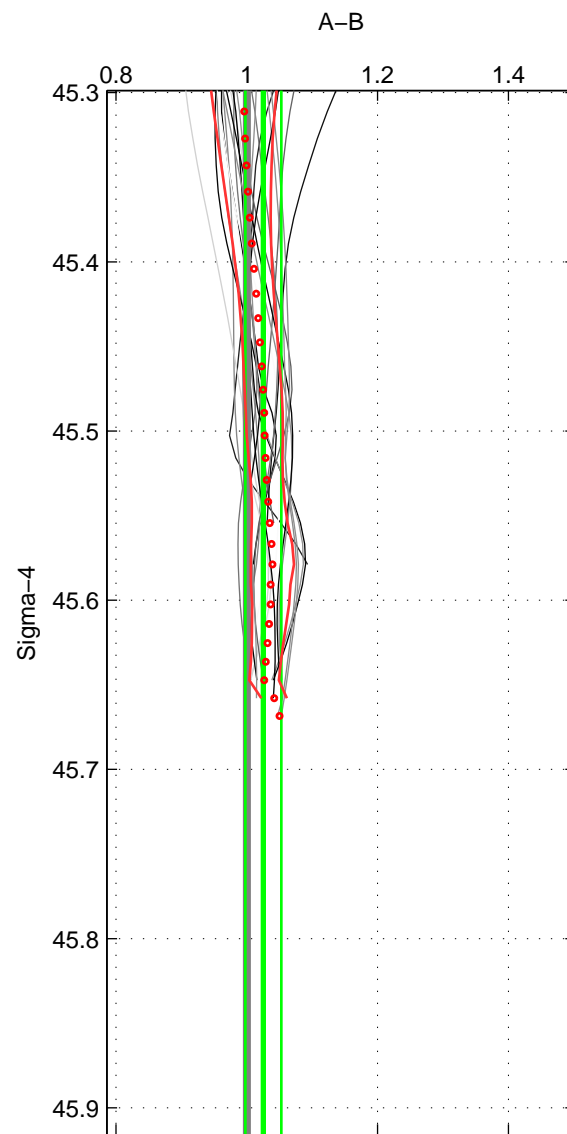

Cruise A (red). Date: Feb 2002 Cruisename: 657-49UF20020117  
 Cruise B (blue). Date: Feb 2006 Cruisename: 710-49UP20060113

\*\*\* "Favourite" values are those of space 1.

	Offset	O.StDev	Ratio	R.Stdev	Rating
SIGMA:	2.263	2.678	1.025	0.028	5
THETA:	3.040	4.039	1.038	0.048	4
DEPTH:	3.029	0.935	1.033	0.012	3
FAV.:	2.263	2.678	1.025	0.028	5

Profiles of A: 27  
 Profiles of B: 8  
 Diff profs: 22  
 WMoffset (A-B): 2.2625  
 WMoffset stdev: 2.6777  
 WMratio (A/B): 1.0253  
 WMratio stdev: 0.027533

Quality (1-5): 5

Profiles of A: 27  
 Profiles of B: 26  
 Diff profs: 68  
 WMoffset (A-B): 3.0404  
 WMoffset stdev: 4.0389  
 WMratio (A/B): 1.0375  
 WMratio stdev: 0.048474

Quality (1-5): 4

Profiles of A: 27  
 Profiles of B: 26  
 Diff profs: 68  
 WMoffset (A-B): 3.0285  
 WMoffset stdev: 0.93505  
 WMratio (A/B): 1.0332  
 WMratio stdev: 0.011521

Quality (1-5): 3

Please note that statistics are bad.