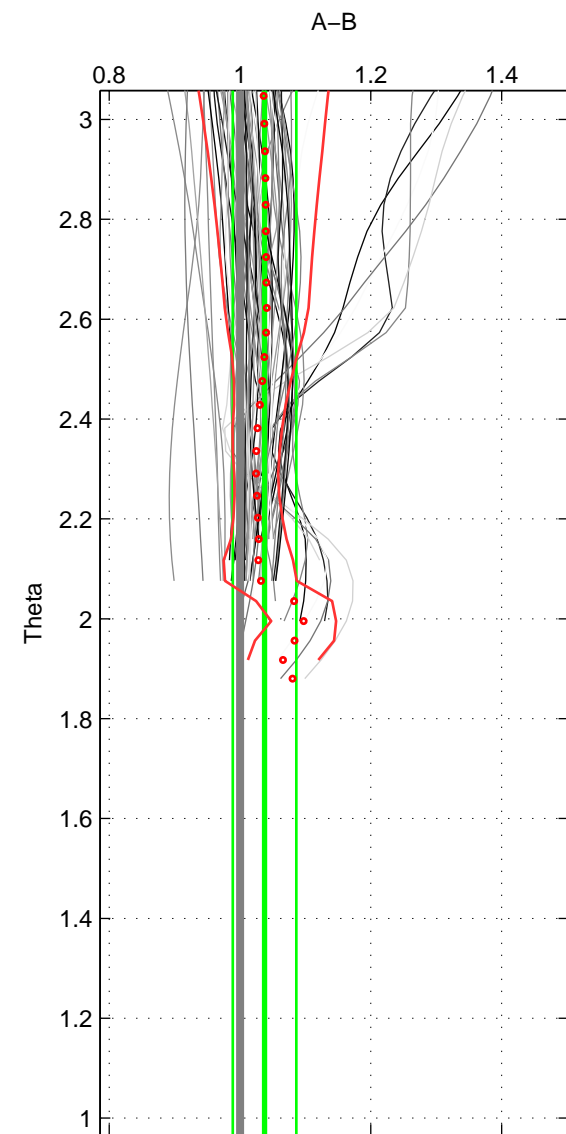

Cruise A (red). Date: Feb 2002 Cruisename: 657-49UF20020117  
 Cruise B (blue). Date: Feb 2006 Cruisename: 710-49UP20060113

\*\*\* "Favourite" values are those of space 1.

	Offset	O.StDev	Ratio	R.Stdev	Rating
SIGMA:	2.263	2.678	1.025	0.028	5
THETA:	3.040	4.039	1.038	0.048	4
DEPTH:	3.029	0.935	1.033	0.012	3
FAV.:	2.263	2.678	1.025	0.028	5

Profiles of A: 27  
 Profiles of B: 8  
 Diff profs: 22  
 WMoffset (A-B): 2.2625  
 WMoffset stdev: 2.6777  
 WMratio (A/B): 1.0253  
 WMratio stdev: 0.027533

Quality (1-5): 5

Profiles of A: 27  
 Profiles of B: 26  
 Diff profs: 68  
 WMoffset (A-B): 3.0404  
 WMoffset stdev: 4.0389  
 WMratio (A/B): 1.0375  
 WMratio stdev: 0.048474

Quality (1-5): 4

Profiles of A: 27  
 Profiles of B: 26  
 Diff profs: 68  
 WMoffset (A-B): 3.0285  
 WMoffset stdev: 0.93505  
 WMratio (A/B): 1.0332  
 WMratio stdev: 0.011521

Quality (1-5): 3

Please note that statistics are bad.