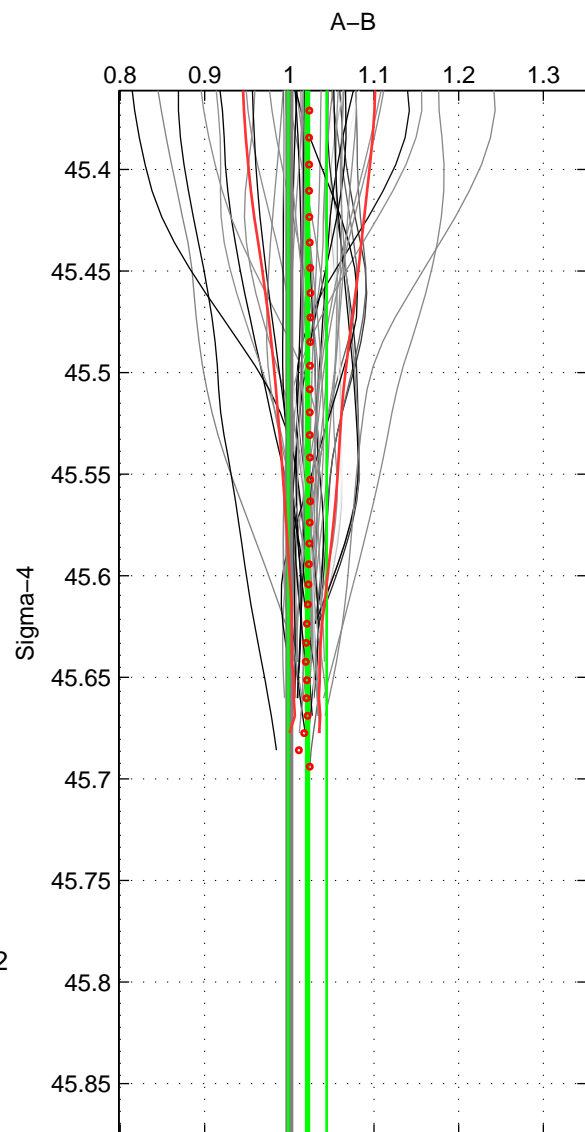

Cruise A (red). Date: Apr 2006 Cruisename: 671-49UF20060418

Cruise B (blue). Date: Feb 2008 Cruisename: 717-49UP20080122

*** "Favourite" values are means of spaces 1 2.

	Offset	O.StDev	Ratio	R.Stdev	Rating
SIGMA:	2.121	2.315	1.021	0.023	5
THETA:	2.404	2.337	1.024	0.022	5
DEPTH:	1.744	0.216	1.019	0.001	3
FAV.:	2.262	2.326	1.023	0.022	5

Profiles of A: 32
 Profiles of B: 17
 Diff profs : 51
 WMoffset (A-B): 2.1208
 WMoffset stdev: 2.3146
 WMratio (A/B): 1.0214
 WMratio stdev: 0.02272

Quality (1-5): 5

Profiles of A: 32
 Profiles of B: 17
 Diff profs : 51
 WMoffset (A-B): 2.4039
 WMoffset stdev: 2.3373
 WMratio (A/B): 1.0239
 WMratio stdev: 0.022004

Quality (1-5): 5

Please note that statistics are bad.

Profiles of A: 32
 Profiles of B: 17
 Diff profs : 51
 WMoffset (A-B): 1.7437
 WMoffset stdev: 0.21638
 WMratio (A/B): 1.019
 WMratio stdev: 0.0013051