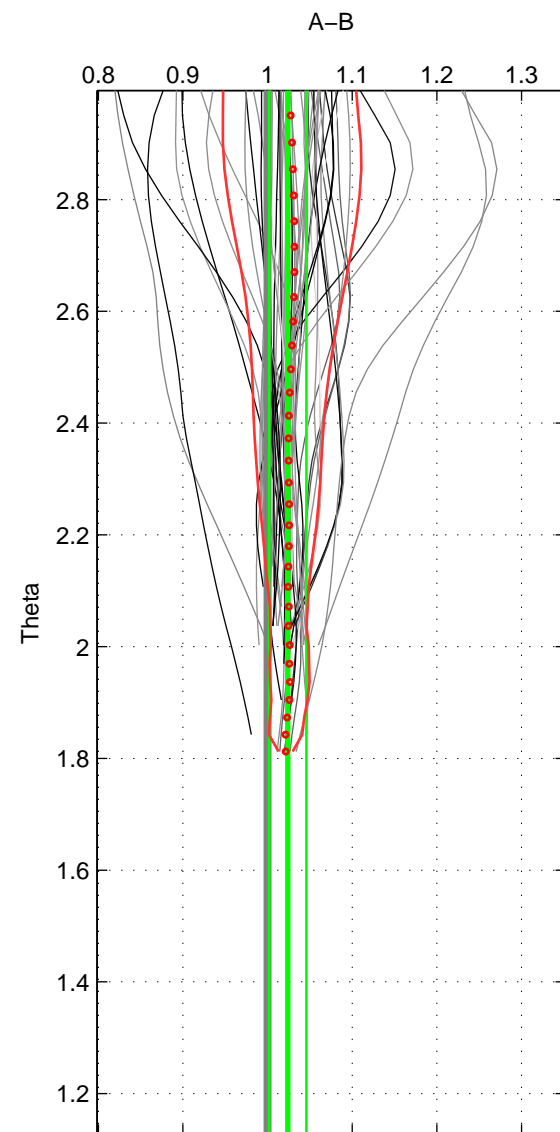

Cruise A (red). Date: Apr 2006 Cruisename: 671-49UF20060418

Cruise B (blue). Date: Feb 2008 Cruisename: 717-49UP20080122

*** "Favourite" values are means of spaces 1 2.

	Offset	O.StDev	Ratio	R.Stdev	Rating
SIGMA:	2.121	2.315	1.021	0.023	5
THETA:	2.404	2.337	1.024	0.022	5
DEPTH:	1.744	0.216	1.019	0.001	3
FAV.:	2.262	2.326	1.023	0.022	5

Profiles of A: 32
 Profiles of B: 17
 Diff profs : 51
 WMoffset (A-B): 2.1208
 WMoffset stdev: 2.3146
 WMratio (A/B): 1.0214
 WMratio stdev: 0.02272

Quality (1-5): 5

Profiles of A: 32
 Profiles of B: 17
 Diff profs : 51
 WMoffset (A-B): 2.4039
 WMoffset stdev: 2.3373
 WMratio (A/B): 1.0239
 WMratio stdev: 0.022004

Quality (1-5): 5

Please note that statistics are bad.

Profiles of A: 32
 Profiles of B: 17
 Diff profs : 51
 WMoffset (A-B): 1.7437
 WMoffset stdev: 0.21638
 WMratio (A/B): 1.019
 WMratio stdev: 0.0013051