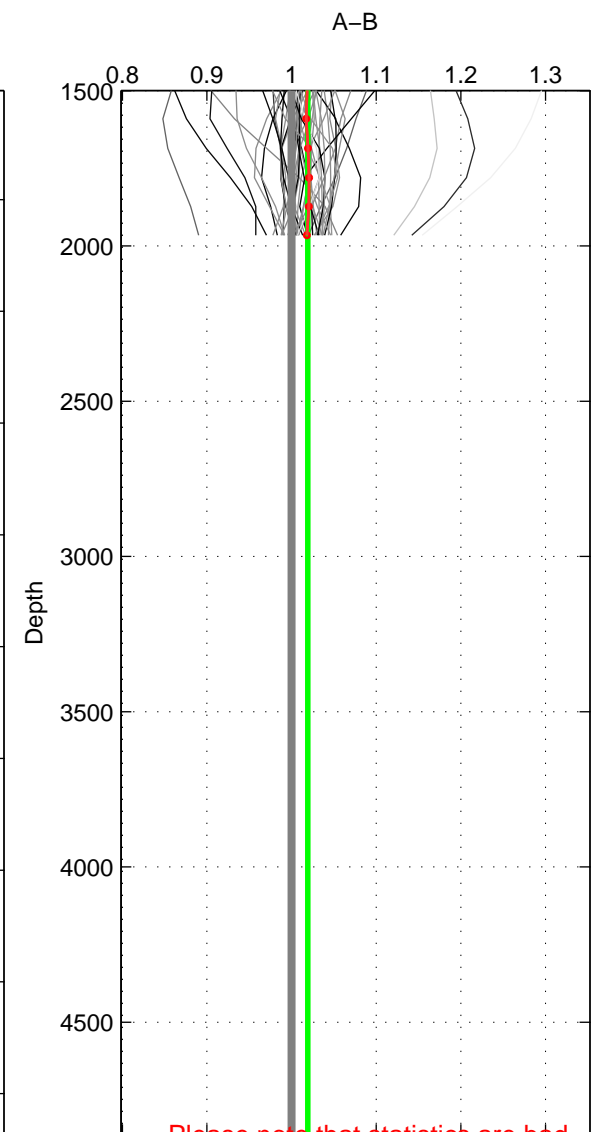

Cruise A (red). Date: Apr 2006 Cruisename: 671-49UF20060418

Cruise B (blue). Date: Feb 2008 Cruisename: 717-49UP20080122

*** "Favourite" values are means of spaces 1 2.

	Offset	O.StDev	Ratio	R.Stdev	Rating
SIGMA:	2.121	2.315	1.021	0.023	5
THETA:	2.404	2.337	1.024	0.022	5
DEPTH:	1.744	0.216	1.019	0.001	3
FAV.:	2.262	2.326	1.023	0.022	5

Profiles of A: 32
 Profiles of B: 17
 Diff profs : 51
 WMoffset (A-B): 2.1208
 WMoffset stdev: 2.3146
 WMratio (A/B): 1.0214
 WMratio stdev: 0.02272

Quality (1-5): 5

Profiles of A: 32
 Profiles of B: 17
 Diff profs : 51
 WMoffset (A-B): 2.4039
 WMoffset stdev: 2.3373
 WMratio (A/B): 1.0239
 WMratio stdev: 0.022004

Quality (1-5): 5

Please note that statistics are bad.

Profiles of A: 32
 Profiles of B: 17
 Diff profs : 51
 WMoffset (A-B): 1.7437
 WMoffset stdev: 0.21638
 WMratio (A/B): 1.019
 WMratio stdev: 0.0013051