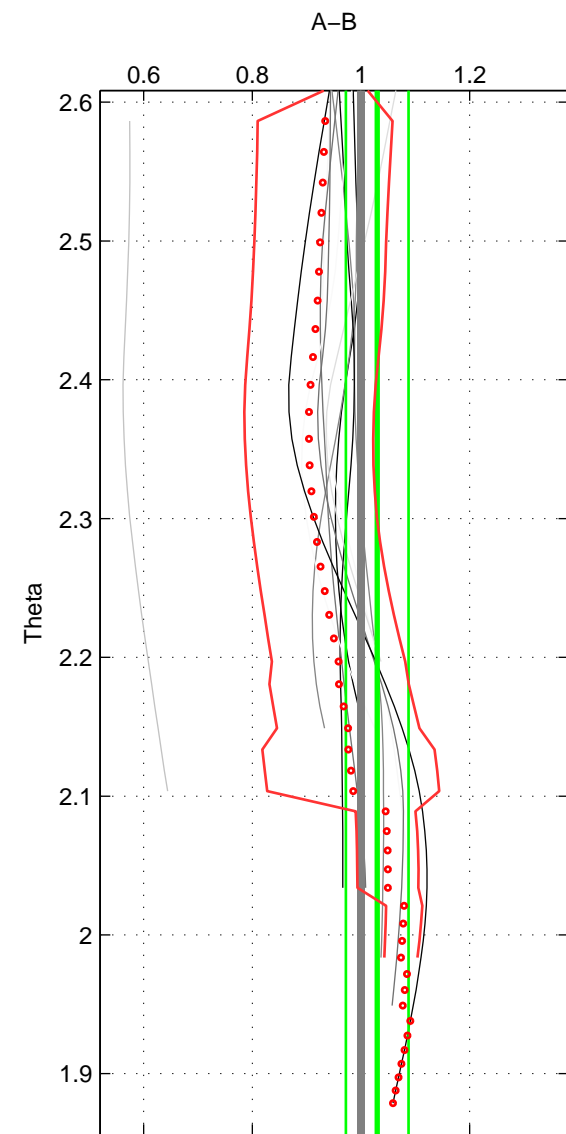

Cruise A (red). Date: Feb 2002 Cruisename: 657-49UF20020117
 Cruise B (blue). Date: May 1999 Cruisename: 687-49UP19990419

*** "Favourite" values are means of spaces 1 2 3.

	Offset	O.StDev	Ratio	R.Stdev	Rating
SIGMA:	1.771	2.473	1.026	0.046	2
THETA:	2.528	3.414	1.030	0.058	2
DEPTH:	-8.565	11.053	0.884	0.143	2
FAV.:	-1.422	5.647	0.980	0.082	2

Profiles of A: 3
 Profiles of B: 5
 Diff profs: 11
 WMoffset (A-B): 1.771
 WMoffset stdev: 2.4731
 WMratio (A/B): 1.0256
 WMratio stdev: 0.046257

Quality (1-5): 2

Profiles of A: 3
 Profiles of B: 5
 Diff profs: 11
 WMoffset (A-B): 2.5281
 WMoffset stdev: 3.4137
 WMratio (A/B): 1.0296
 WMratio stdev: 0.057626

Quality (1-5): 2

Profiles of A: 3
 Profiles of B: 5
 Diff profs: 11
 WMoffset (A-B): -8.5646
 WMoffset stdev: 11.0531
 WMratio (A/B): 0.88434
 WMratio stdev: 0.14333

Quality (1-5): 2