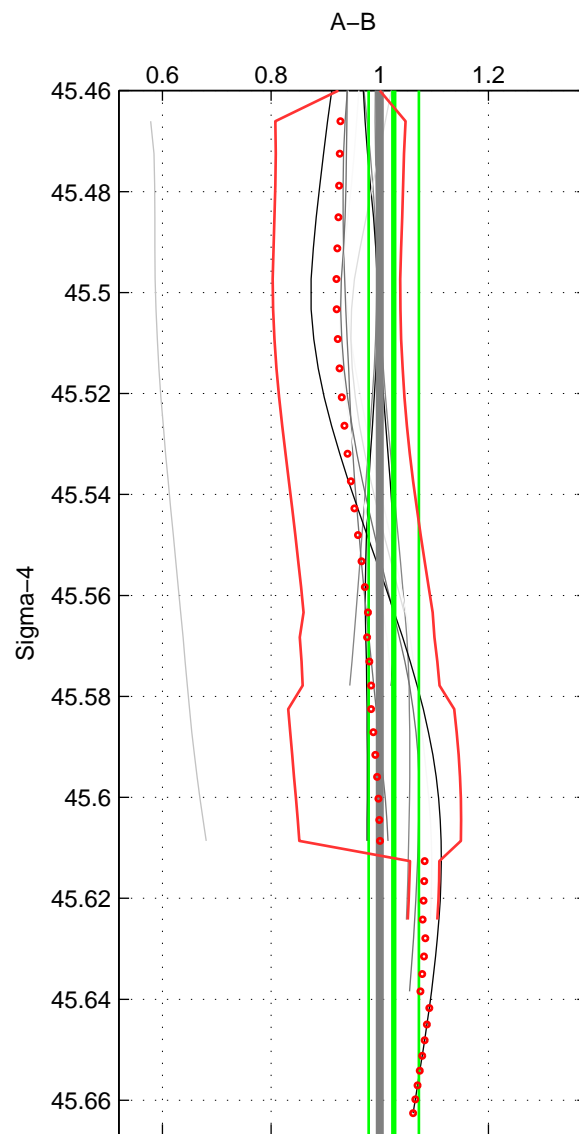

Cruise A (red). Date: Feb 2002 Cruisename: 657-49UF20020117
 Cruise B (blue). Date: May 1999 Cruisename: 687-49UP19990419

*** "Favourite" values are means of spaces 1 2 3.

	Offset	O.StDev	Ratio	R.Stdev	Rating
SIGMA:	1.771	2.473	1.026	0.046	2
THETA:	2.528	3.414	1.030	0.058	2
DEPTH:	-8.565	11.053	0.884	0.143	2
FAV.:	-1.422	5.647	0.980	0.082	2

Profiles of A: 3
 Profiles of B: 5
 Diff profs: 11
 WMoffset (A-B): 1.771
 WMoffset stdev: 2.4731
 WMratio (A/B): 1.0256
 WMratio stdev: 0.046257

Quality (1-5): 2

Profiles of A: 3
 Profiles of B: 5
 Diff profs: 11
 WMoffset (A-B): 2.5281
 WMoffset stdev: 3.4137
 WMratio (A/B): 1.0296
 WMratio stdev: 0.057626

Quality (1-5): 2

Profiles of A: 3
 Profiles of B: 5
 Diff profs: 11
 WMoffset (A-B): -8.5646
 WMoffset stdev: 11.0531
 WMratio (A/B): 0.88434
 WMratio stdev: 0.14333

Quality (1-5): 2