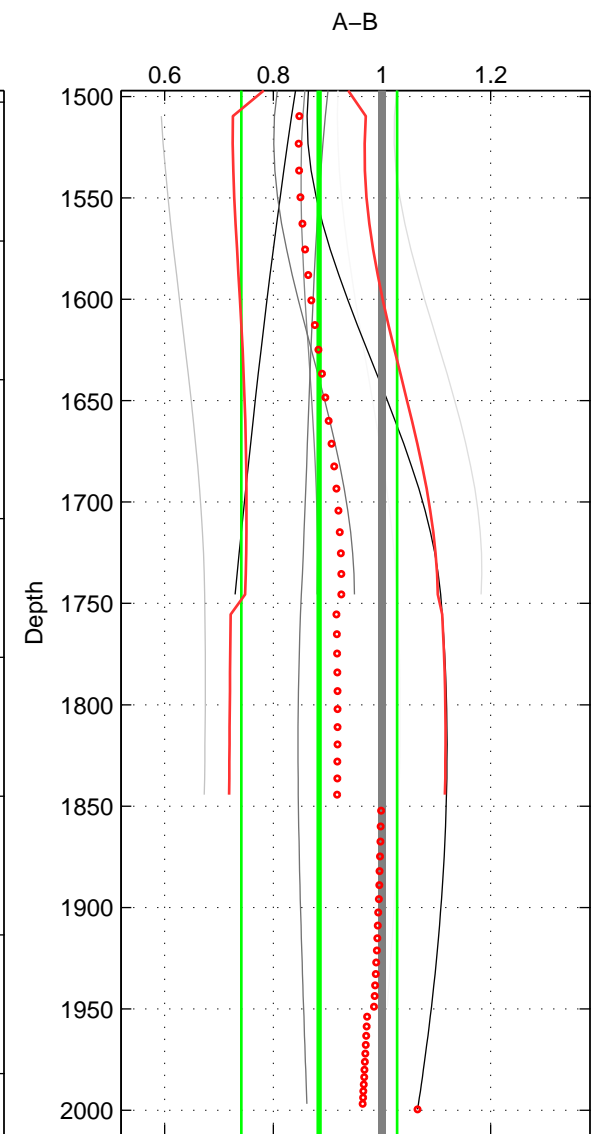

Cruise A (red). Date: Feb 2002 Cruisename: 657-49UF20020117
 Cruise B (blue). Date: May 1999 Cruisename: 687-49UP19990419

*** "Favourite" values are means of spaces 1 2 3.

	Offset	O.StDev	Ratio	R.Stdev	Rating
SIGMA:	1.771	2.473	1.026	0.046	2
THETA:	2.528	3.414	1.030	0.058	2
DEPTH:	-8.565	11.053	0.884	0.143	2
FAV.:	-1.422	5.647	0.980	0.082	2

Profiles of A: 3
 Profiles of B: 5
 Diff profs: 11
 WMoffset (A-B): 1.771
 WMoffset stdev: 2.4731
 WMratio (A/B): 1.0256
 WMratio stdev: 0.046257

Quality (1-5): 2

Profiles of A: 3
 Profiles of B: 5
 Diff profs: 11
 WMoffset (A-B): 2.5281
 WMoffset stdev: 3.4137
 WMratio (A/B): 1.0296
 WMratio stdev: 0.057626

Quality (1-5): 2

Profiles of A: 3
 Profiles of B: 5
 Diff profs: 11
 WMoffset (A-B): -8.5646
 WMoffset stdev: 11.0531
 WMratio (A/B): 0.88434
 WMratio stdev: 0.14333

Quality (1-5): 2