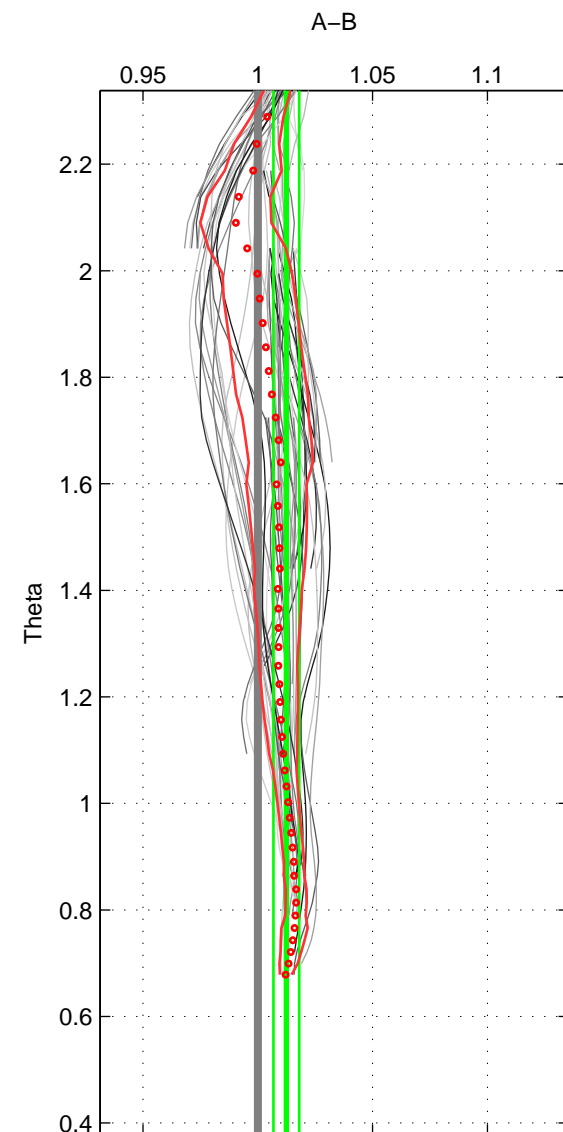

Cruise A (red). Date: Mar 1998 Cruisename: 333-09AR19980228

Cruise B (blue). Date: Apr 2008 Cruisename: 339-09AR20080322

\*\*\* "Favourite" values are means of spaces 1 2.

	Offset	O.StDev	Ratio	R.Stdev	Rating
SIGMA:	2.466	1.326	1.013	0.007	5
THETA:	2.485	1.132	1.012	0.006	5
DEPTH:	3.465	3.351	1.018	0.017	4
FAV.:	2.476	1.229	1.013	0.006	5

Profiles of A: 9  
 Profiles of B: 20  
 Diff profs : 69  
 WMoffset (A-B): 2.466  
 WMoffset stdev: 1.3265  
 WMratio (A/B): 1.0127  
 WMratio stdev: 0.0067859

Quality (1-5): 5

Profiles of A: 9  
 Profiles of B: 20  
 Diff profs : 70  
 WMoffset (A-B): 2.4854  
 WMoffset stdev: 1.1324  
 WMratio (A/B): 1.0124  
 WMratio stdev: 0.0056216

Quality (1-5): 5

Profiles of A: 9  
 Profiles of B: 20  
 Diff profs : 68  
 WMoffset (A-B): 3.4648  
 WMoffset stdev: 3.3512  
 WMratio (A/B): 1.0177  
 WMratio stdev: 0.017019

Quality (1-5): 4