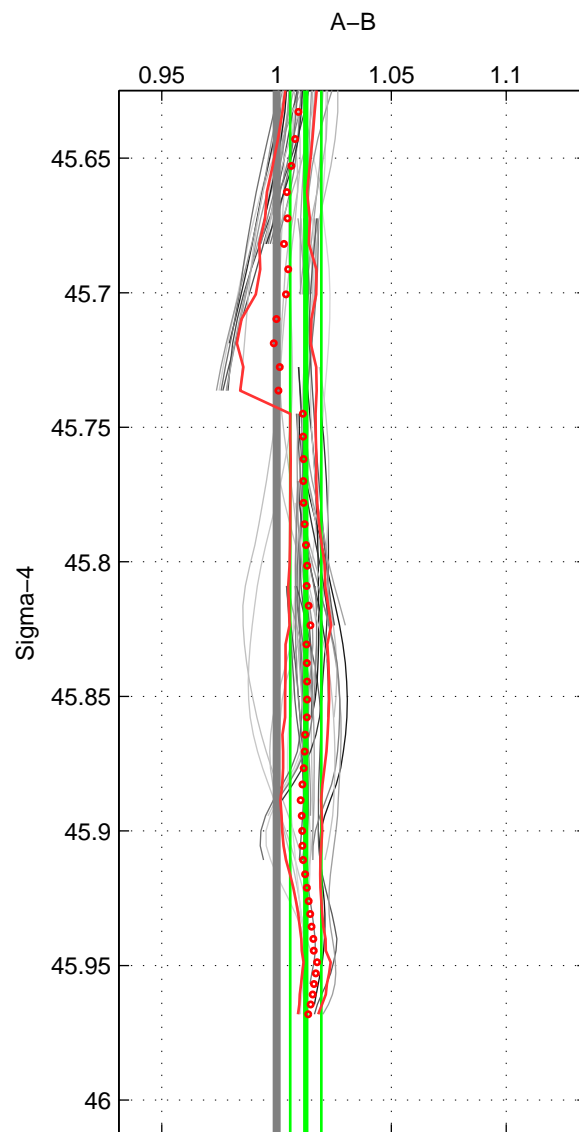

Cruise A (red). Date: Mar 1998 Cruisename: 333-09AR19980228

Cruise B (blue). Date: Apr 2008 Cruisename: 339-09AR20080322

\*\*\* "Favourite" values are means of spaces 1 2.

	Offset	O.StDev	Ratio	R.Stdev	Rating
SIGMA:	2.466	1.326	1.013	0.007	5
THETA:	2.485	1.132	1.012	0.006	5
DEPTH:	3.465	3.351	1.018	0.017	4
FAV.:	2.476	1.229	1.013	0.006	5

Profiles of A: 9  
 Profiles of B: 20  
 Diff profs : 69  
 WMoffset (A-B): 2.466  
 WMoffset stdev: 1.3265  
 WMratio (A/B): 1.0127  
 WMratio stdev: 0.0067859

Quality (1-5): 5

Profiles of A: 9  
 Profiles of B: 20  
 Diff profs : 70  
 WMoffset (A-B): 2.4854  
 WMoffset stdev: 1.1324  
 WMratio (A/B): 1.0124  
 WMratio stdev: 0.0056216

Quality (1-5): 5

Profiles of A: 9  
 Profiles of B: 20  
 Diff profs : 68  
 WMoffset (A-B): 3.4648  
 WMoffset stdev: 3.3512  
 WMratio (A/B): 1.0177  
 WMratio stdev: 0.017019

Quality (1-5): 4