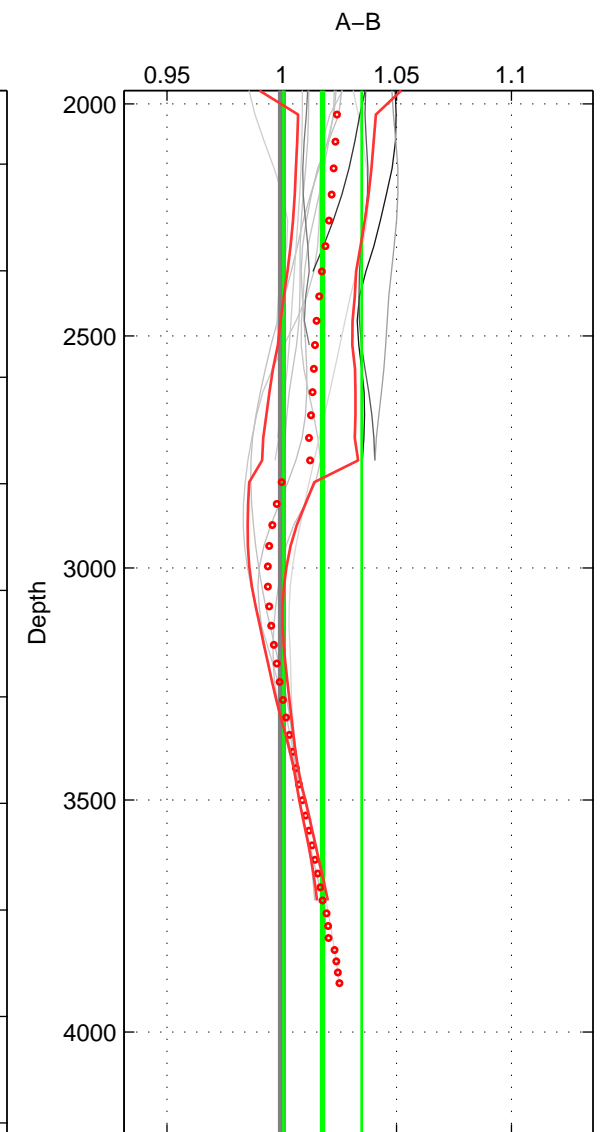

Cruise A (red). Date: Mar 1998 Cruisename: 333-09AR19980228

Cruise B (blue). Date: Apr 2008 Cruisename: 339-09AR20080322

\*\*\* "Favourite" values are means of spaces 1 2.

	Offset	O.StDev	Ratio	R.Stdev	Rating
SIGMA:	2.466	1.326	1.013	0.007	5
THETA:	2.485	1.132	1.012	0.006	5
DEPTH:	3.465	3.351	1.018	0.017	4
FAV.:	2.476	1.229	1.013	0.006	5

Profiles of A: 9  
 Profiles of B: 20  
 Diff profs : 69  
 WMoffset (A-B): 2.466  
 WMoffset stdev: 1.3265  
 WMratio (A/B): 1.0127  
 WMratio stdev: 0.0067859

Quality (1-5): 5

Profiles of A: 9  
 Profiles of B: 20  
 Diff profs : 70  
 WMoffset (A-B): 2.4854  
 WMoffset stdev: 1.1324  
 WMratio (A/B): 1.0124  
 WMratio stdev: 0.0056216

Quality (1-5): 5

Profiles of A: 9  
 Profiles of B: 20  
 Diff profs : 68  
 WMoffset (A-B): 3.4648  
 WMoffset stdev: 3.3512  
 WMratio (A/B): 1.0177  
 WMratio stdev: 0.017019

Quality (1-5): 4