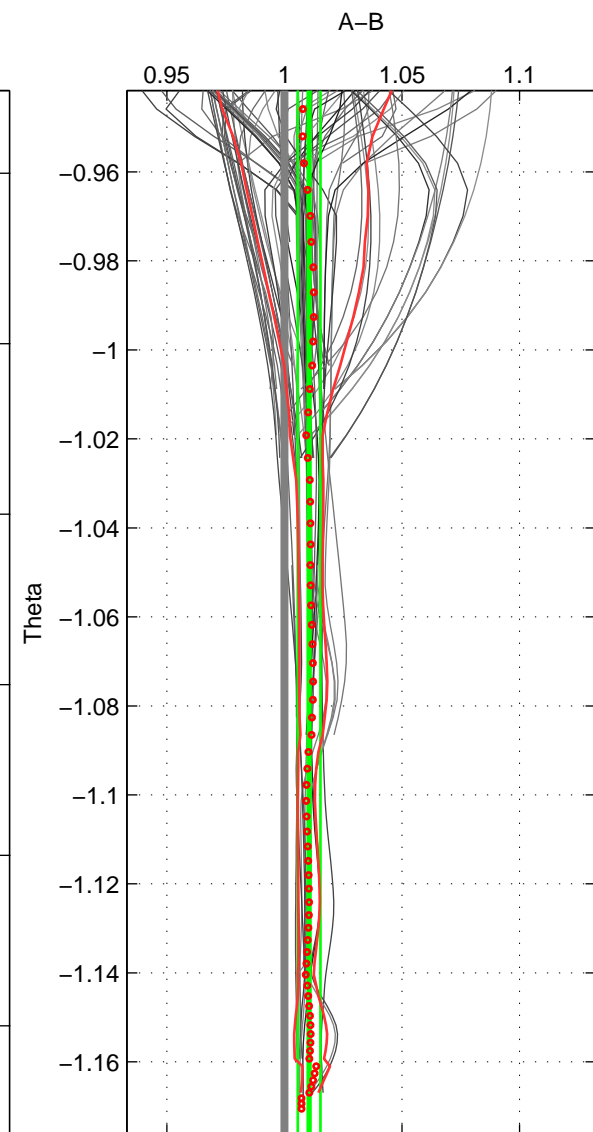

Cruise A (red). Date: Mar 1997 Cruisename: 75-58AA19970225

Cruise B (blue). Date: Nov 1996 Cruisename: 95-58JH19961030

*** "Favourite" values are means of spaces 1 2.

	Offset	O.StDev	Ratio	R.Stdev	Rating
SIGMA	2.914	1.366	1.010	0.005	4
THETA	3.169	1.457	1.010	0.005	4
DEPTH	3.318	1.515	1.011	0.005	3
FAV.	3.041	1.412	1.010	0.005	4

Profiles of A: 26
 Profiles of B: 10
 Diff profs : 81
 WMoffset (A-B): 2.9135
 WMoffset stdev: 1.3664
 WMratio (A/B): 1.0096
 WMratio stdev: 0.0045477

Quality (1-5): 4

Profiles of A: 26
 Profiles of B: 10
 Diff profs : 81
 WMoffset (A-B): 3.1689
 WMoffset stdev: 1.457
 WMratio (A/B): 1.0104
 WMratio stdev: 0.0048214

Quality (1-5): 4

Profiles of A: 25
 Profiles of B: 10
 Diff profs : 77
 WMoffset (A-B): 3.3181
 WMoffset stdev: 1.5154
 WMratio (A/B): 1.011
 WMratio stdev: 0.0050539

Quality (1-5): 3