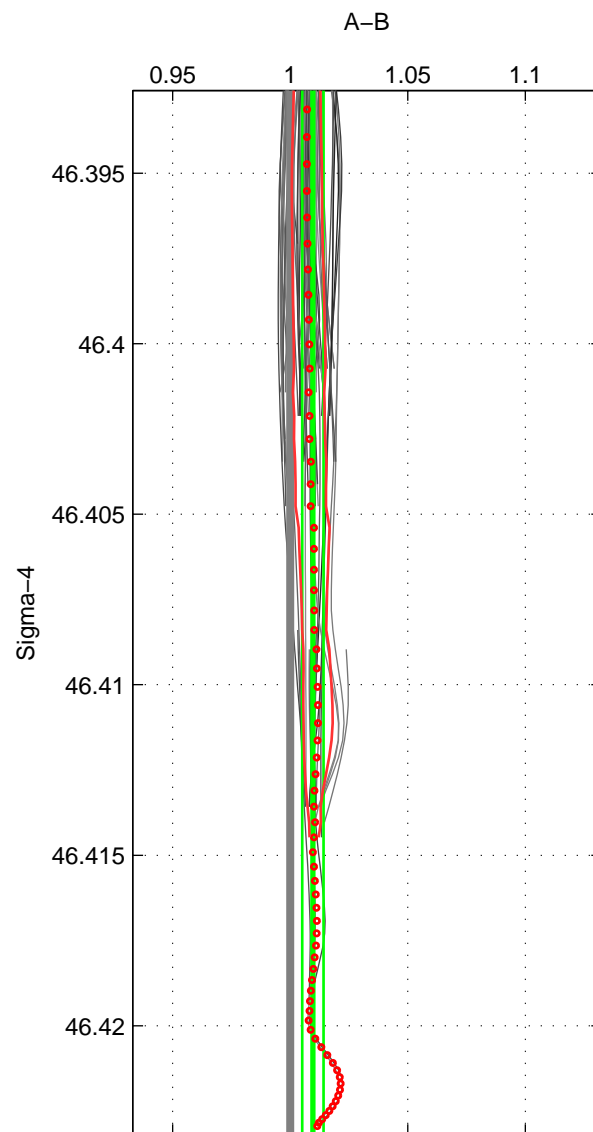

Cruise A (red). Date: Mar 1997 Cruisename: 75-58AA19970225

Cruise B (blue). Date: Nov 1996 Cruisename: 95-58JH19961030

*** "Favourite" values are means of spaces 1 2.

	Offset	O.StDev	Ratio	R.Stdev	Rating
SIGMA	2.914	1.366	1.010	0.005	4
THETA	3.169	1.457	1.010	0.005	4
DEPTH	3.318	1.515	1.011	0.005	3
FAV.	3.041	1.412	1.010	0.005	4

Profiles of A: 26
 Profiles of B: 10
 Diff profs : 81
 WMoffset (A-B): 2.9135
 WMoffset stdev: 1.3664
 WMratio (A/B): 1.0096
 WMratio stdev: 0.0045477

Quality (1-5): 4

Profiles of A: 26
 Profiles of B: 10
 Diff profs : 81
 WMoffset (A-B): 3.1689
 WMoffset stdev: 1.457
 WMratio (A/B): 1.0104
 WMratio stdev: 0.0048214

Quality (1-5): 4

Profiles of A: 25
 Profiles of B: 10
 Diff profs : 77
 WMoffset (A-B): 3.3181
 WMoffset stdev: 1.5154
 WMratio (A/B): 1.011
 WMratio stdev: 0.0050539

Quality (1-5): 3