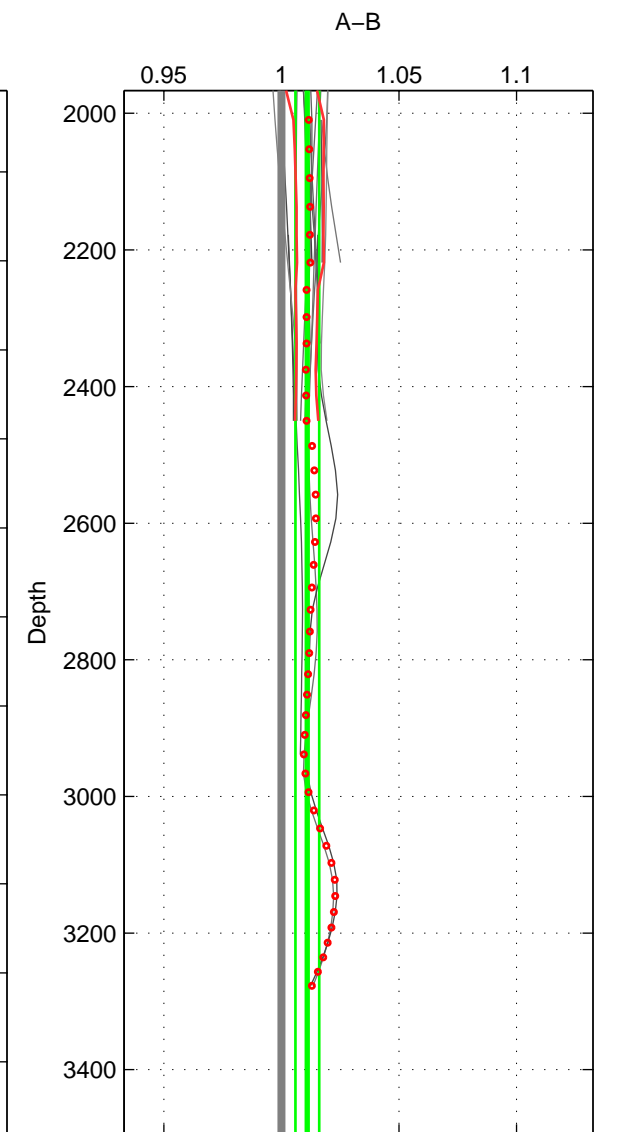

Cruise A (red). Date: Mar 1997 Cruisename: 75-58AA19970225

Cruise B (blue). Date: Nov 1996 Cruisename: 95-58JH19961030

*** "Favourite" values are means of spaces 1 2.

	Offset	O.StDev	Ratio	R.Stdev	Rating
SIGMA	2.914	1.366	1.010	0.005	4
THETA	3.169	1.457	1.010	0.005	4
DEPTH	3.318	1.515	1.011	0.005	3
FAV.	3.041	1.412	1.010	0.005	4

Profiles of A: 26
 Profiles of B: 10
 Diff profs : 81
 WMoffset (A-B): 2.9135
 WMoffset stdev: 1.3664
 WMratio (A/B): 1.0096
 WMratio stdev: 0.0045477

Quality (1-5): 4

Profiles of A: 26
 Profiles of B: 10
 Diff profs : 81
 WMoffset (A-B): 3.1689
 WMoffset stdev: 1.457
 WMratio (A/B): 1.0104
 WMratio stdev: 0.0048214

Quality (1-5): 4

Profiles of A: 25
 Profiles of B: 10
 Diff profs : 77
 WMoffset (A-B): 3.3181
 WMoffset stdev: 1.5154
 WMratio (A/B): 1.011
 WMratio stdev: 0.0050539

Quality (1-5): 3