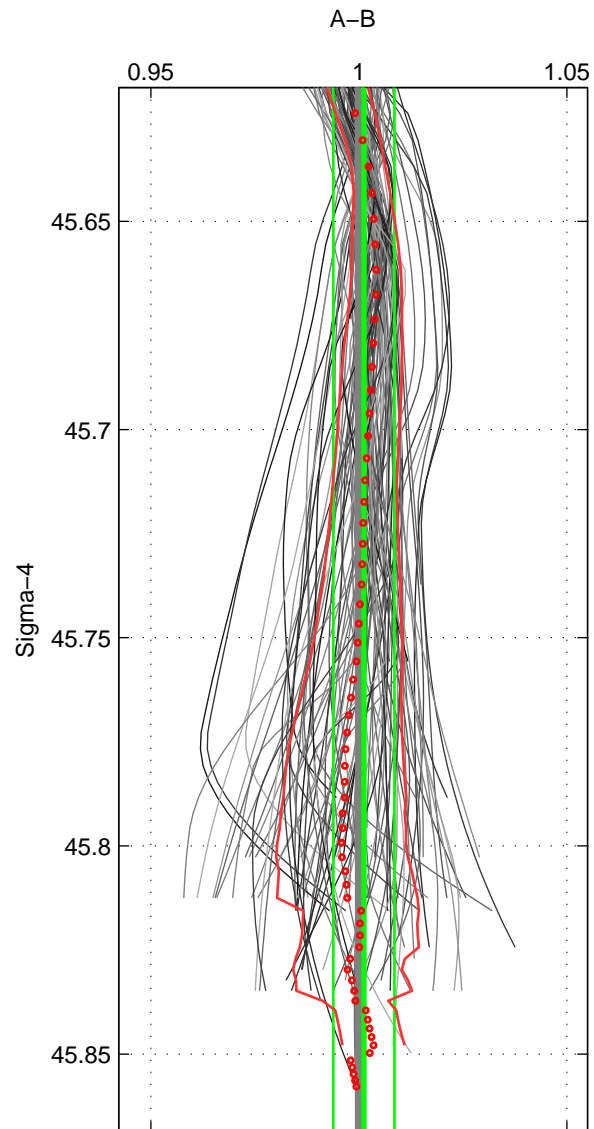

Cruise A (red). Date: Aug 1994 Cruisename: 90-58JH19940723

Cruise B (blue). Date: Apr 1991 Cruisename: 297-64TR19910408

*** "Favourite" values are means of spaces 1 2 3.

| | Offset | O.StDev | Ratio | R.Stdev | Rating |
|--------|--------|---------|-------|---------|--------|
| SIGMA: | 0.319 | 2.004 | 1.001 | 0.007 | 4 |
| THETA: | -0.093 | 2.288 | 1.000 | 0.008 | 4 |
| DEPTH: | -0.112 | 2.756 | 1.000 | 0.010 | 4 |
| FAV.: | 0.038 | 2.349 | 1.000 | 0.009 | 4 |

Profiles of A: 10
 Profiles of B: 27
 Diff profs : 100
 WMoffset (A-B): 0.3191
 WMoffset stdev: 2.0036
 WMratio (A/B): 1.0012
 WMratio stdev: 0.0073319

Quality (1-5): 4

Profiles of A: 10
 Profiles of B: 27
 Diff profs : 100
 WMoffset (A-B): -0.093275
 WMoffset stdev: 2.2877
 WMratio (A/B): 0.99969
 WMratio stdev: 0.0083532

Quality (1-5): 4

Profiles of A: 10
 Profiles of B: 27
 Diff profs : 100
 WMoffset (A-B): -0.11184
 WMoffset stdev: 2.756
 WMratio (A/B): 0.99963
 WMratio stdev: 0.010053

Quality (1-5): 4