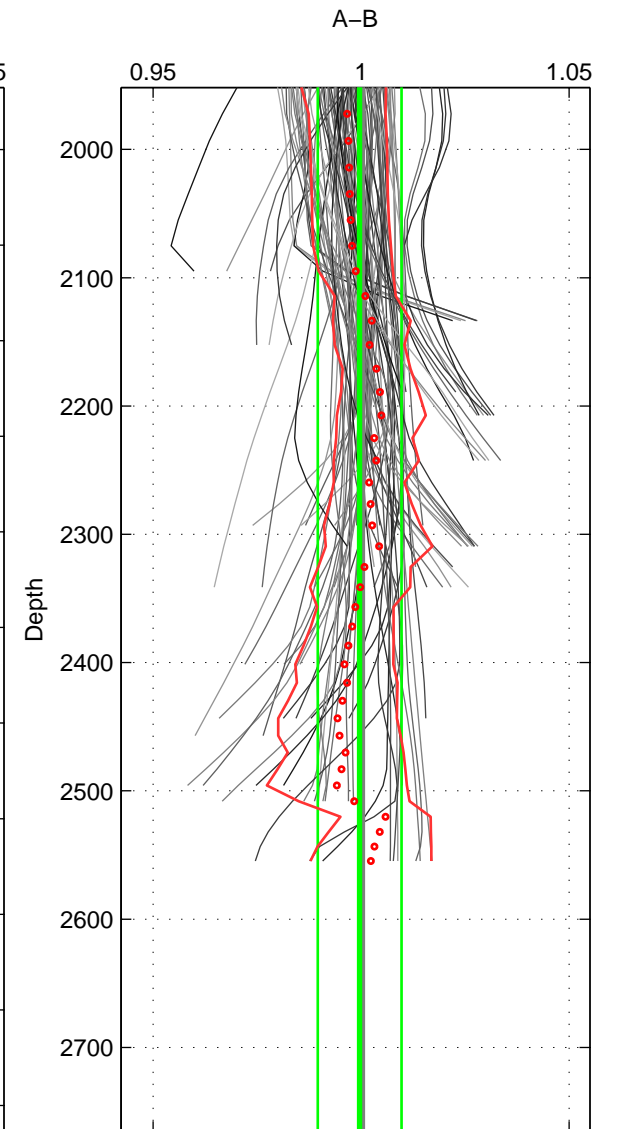

Cruise A (red). Date: Aug 1994 Cruisename: 90-58JH19940723

Cruise B (blue). Date: Apr 1991 Cruisename: 297-64TR19910408

*** "Favourite" values are means of spaces 1 2 3.

| | Offset | O.StDev | Ratio | R.Stdev | Rating |
|--------|--------|---------|-------|---------|--------|
| SIGMA: | 0.319 | 2.004 | 1.001 | 0.007 | 4 |
| THETA: | -0.093 | 2.288 | 1.000 | 0.008 | 4 |
| DEPTH: | -0.112 | 2.756 | 1.000 | 0.010 | 4 |
| FAV.: | 0.038 | 2.349 | 1.000 | 0.009 | 4 |

Profiles of A: 10
 Profiles of B: 27
 Diff profs : 100
 WMoffset (A-B): 0.3191
 WMoffset stdev: 2.0036
 WMratio (A/B): 1.0012
 WMratio stdev: 0.0073319

Quality (1-5): 4

Profiles of A: 10
 Profiles of B: 27
 Diff profs : 100
 WMoffset (A-B): -0.093275
 WMoffset stdev: 2.2877
 WMratio (A/B): 0.99969
 WMratio stdev: 0.0083532

Quality (1-5): 4

Profiles of A: 10
 Profiles of B: 27
 Diff profs : 100
 WMoffset (A-B): -0.11184
 WMoffset stdev: 2.756
 WMratio (A/B): 0.99963
 WMratio stdev: 0.010053

Quality (1-5): 4