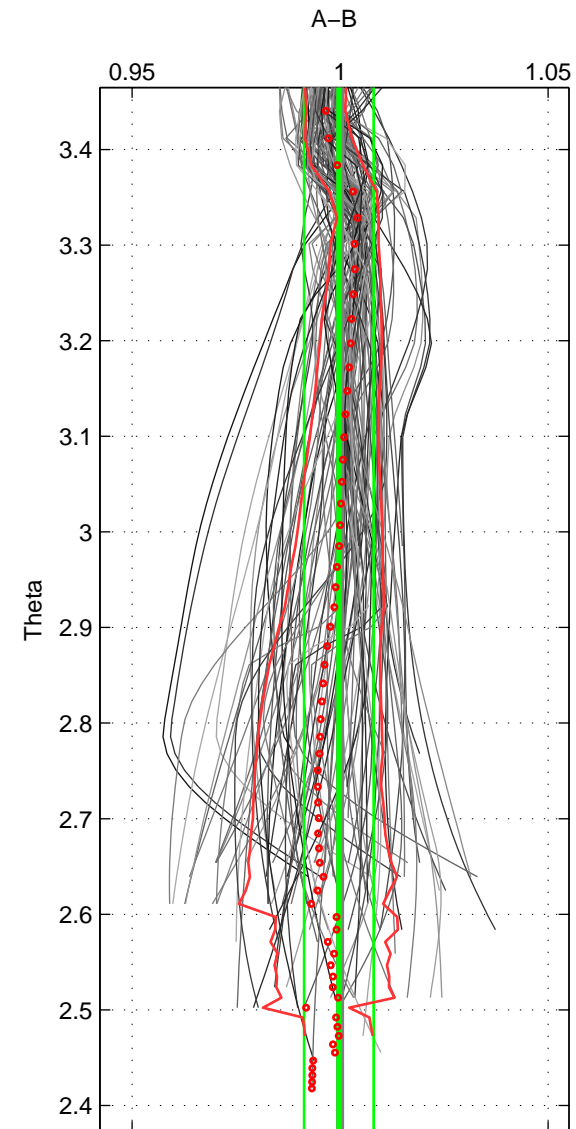

Cruise A (red). Date: Aug 1994 Cruisename: 90-58JH19940723

Cruise B (blue). Date: Apr 1991 Cruisename: 297-64TR19910408

*** "Favourite" values are means of spaces 1 2 3.

| | Offset | O.StDev | Ratio | R.Stdev | Rating |
|--------|--------|---------|-------|---------|--------|
| SIGMA: | 0.319 | 2.004 | 1.001 | 0.007 | 4 |
| THETA: | -0.093 | 2.288 | 1.000 | 0.008 | 4 |
| DEPTH: | -0.112 | 2.756 | 1.000 | 0.010 | 4 |
| FAV.: | 0.038 | 2.349 | 1.000 | 0.009 | 4 |

Profiles of A: 10
 Profiles of B: 27
 Diff profs : 100
 WMoffset (A-B): 0.3191
 WMoffset stdev: 2.0036
 WMratio (A/B): 1.0012
 WMratio stdev: 0.0073319

Quality (1-5): 4

Profiles of A: 10
 Profiles of B: 27
 Diff profs : 100
 WMoffset (A-B): -0.093275
 WMoffset stdev: 2.2877
 WMratio (A/B): 0.99969
 WMratio stdev: 0.0083532

Quality (1-5): 4

Profiles of A: 10
 Profiles of B: 27
 Diff profs : 100
 WMoffset (A-B): -0.11184
 WMoffset stdev: 2.756
 WMratio (A/B): 0.99963
 WMratio stdev: 0.010053

Quality (1-5): 4