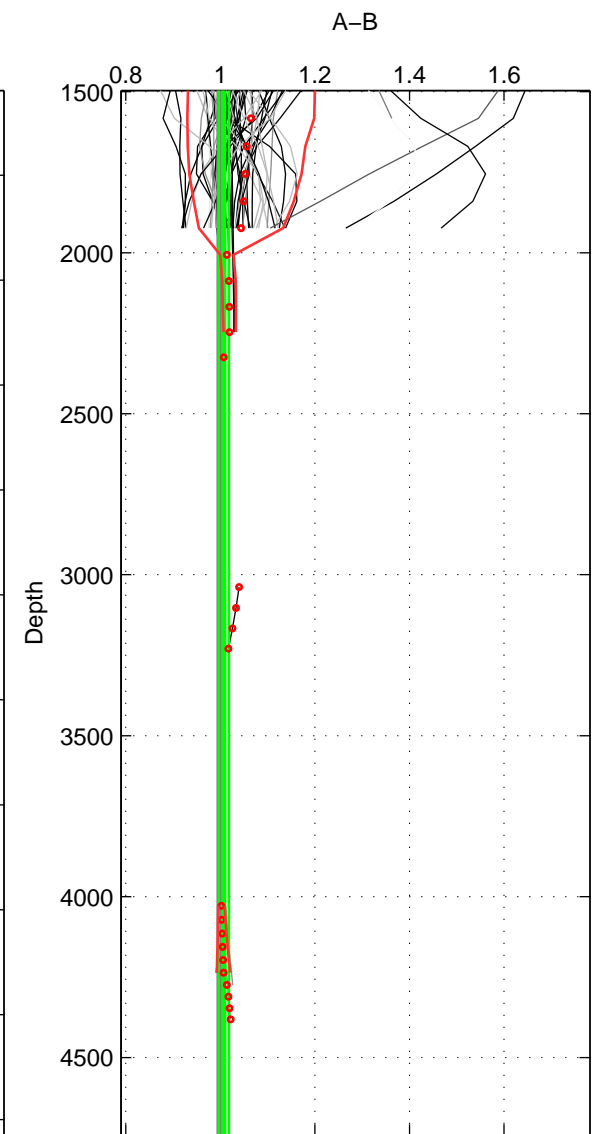

Cruise A (red). Date: Jul 2005 Cruisename: 669-49UF20050615  
 Cruise B (blue). Date: Feb 2005 Cruisename: 706-49UP20050114

\*\*\* "Favourite" values are means of spaces 1 2.

	Offset	O.StDev	Ratio	R.Stdev	Rating
SIGMA:	1.559	1.251	1.009	0.007	5
THETA:	1.489	0.667	1.010	0.005	5
DEPTH:	1.297	1.791	1.007	0.011	4
FAV.:	1.524	0.959	1.010	0.006	5

Profiles of A: 38  
 Profiles of B: 40  
 Diff profs : 63  
 WMoffset (A-B): 1.5586  
 WMoffset stdev: 1.2507  
 WMratio (A/B): 1.0094  
 WMratio stdev: 0.0069861

Quality (1-5): 5

Profiles of A: 38  
 Profiles of B: 40  
 Diff profs : 63  
 WMoffset (A-B): 1.489  
 WMoffset stdev: 0.66686  
 WMratio (A/B): 1.0102  
 WMratio stdev: 0.0045405

Quality (1-5): 5

Profiles of A: 38  
 Profiles of B: 40  
 Diff profs : 63  
 WMoffset (A-B): 1.2968  
 WMoffset stdev: 1.7907  
 WMratio (A/B): 1.0072  
 WMratio stdev: 0.010732

Quality (1-5): 4