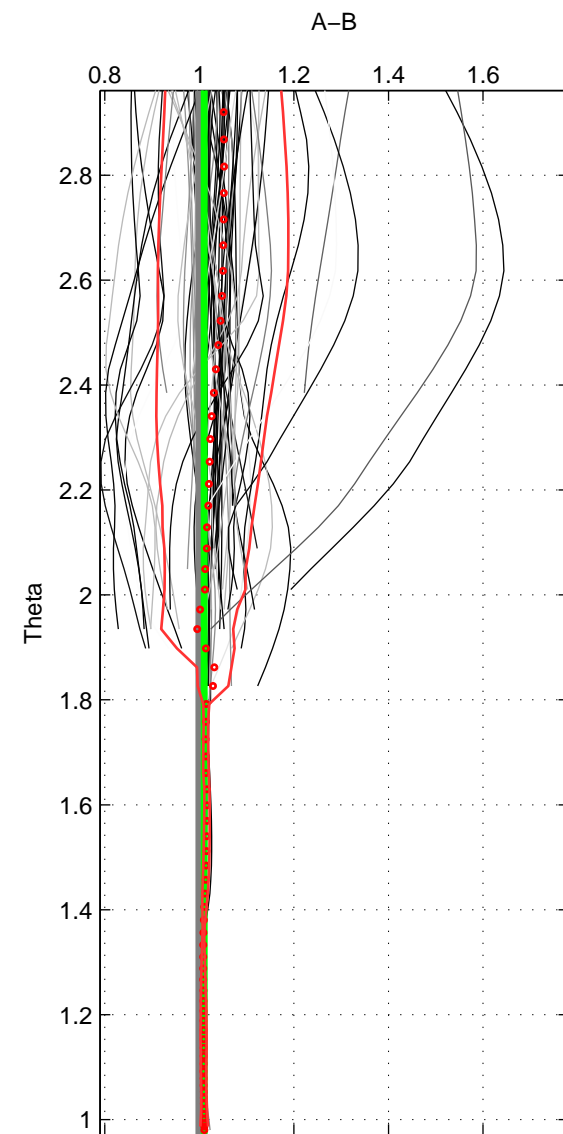

Cruise A (red). Date: Jul 2005 Cruisename: 669-49UF20050615  
 Cruise B (blue). Date: Feb 2005 Cruisename: 706-49UP20050114

\*\*\* "Favourite" values are means of spaces 1 2.

	Offset	O.StDev	Ratio	R.Stdev	Rating
SIGMA:	1.559	1.251	1.009	0.007	5
THETA:	1.489	0.667	1.010	0.005	5
DEPTH:	1.297	1.791	1.007	0.011	4
FAV.:	1.524	0.959	1.010	0.006	5

Profiles of A: 38  
 Profiles of B: 40  
 Diff profs : 63  
 WMoffset (A-B): 1.5586  
 WMoffset stdev: 1.2507  
 WMratio (A/B): 1.0094  
 WMratio stdev: 0.0069861

Quality (1-5): 5

Profiles of A: 38  
 Profiles of B: 40  
 Diff profs : 63  
 WMoffset (A-B): 1.489  
 WMoffset stdev: 0.66686  
 WMratio (A/B): 1.0102  
 WMratio stdev: 0.0045405

Quality (1-5): 5

Profiles of A: 38  
 Profiles of B: 40  
 Diff profs : 63  
 WMoffset (A-B): 1.2968  
 WMoffset stdev: 1.7907  
 WMratio (A/B): 1.0072  
 WMratio stdev: 0.010732

Quality (1-5): 4