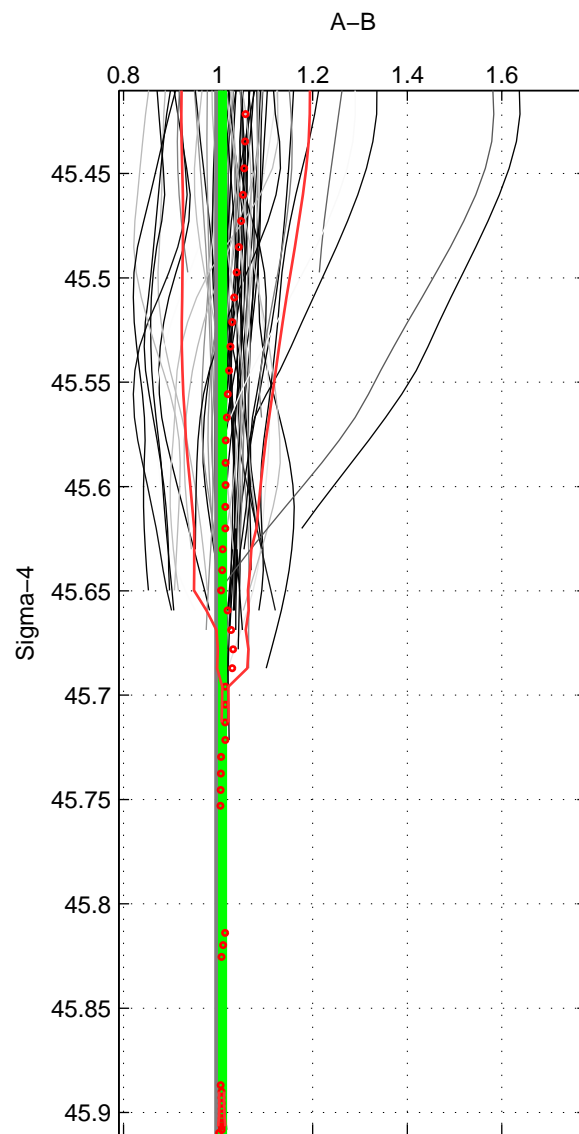

Cruise A (red). Date: Jul 2005 Cruisename: 669-49UF20050615  
 Cruise B (blue). Date: Feb 2005 Cruisename: 706-49UP20050114

\*\*\* "Favourite" values are means of spaces 1 2.

	Offset	O.StDev	Ratio	R.Stdev	Rating
SIGMA:	1.559	1.251	1.009	0.007	5
THETA:	1.489	0.667	1.010	0.005	5
DEPTH:	1.297	1.791	1.007	0.011	4
FAV.:	1.524	0.959	1.010	0.006	5

Profiles of A: 38  
 Profiles of B: 40  
 Diff profs : 63  
 WMoffset (A-B): 1.5586  
 WMoffset stdev: 1.2507  
 WMratio (A/B): 1.0094  
 WMratio stdev: 0.0069861

Quality (1-5): 5

Profiles of A: 38  
 Profiles of B: 40  
 Diff profs : 63  
 WMoffset (A-B): 1.489  
 WMoffset stdev: 0.66686  
 WMratio (A/B): 1.0102  
 WMratio stdev: 0.0045405

Quality (1-5): 5

Profiles of A: 38  
 Profiles of B: 40  
 Diff profs : 63  
 WMoffset (A-B): 1.2968  
 WMoffset stdev: 1.7907  
 WMratio (A/B): 1.0072  
 WMratio stdev: 0.010732

Quality (1-5): 4