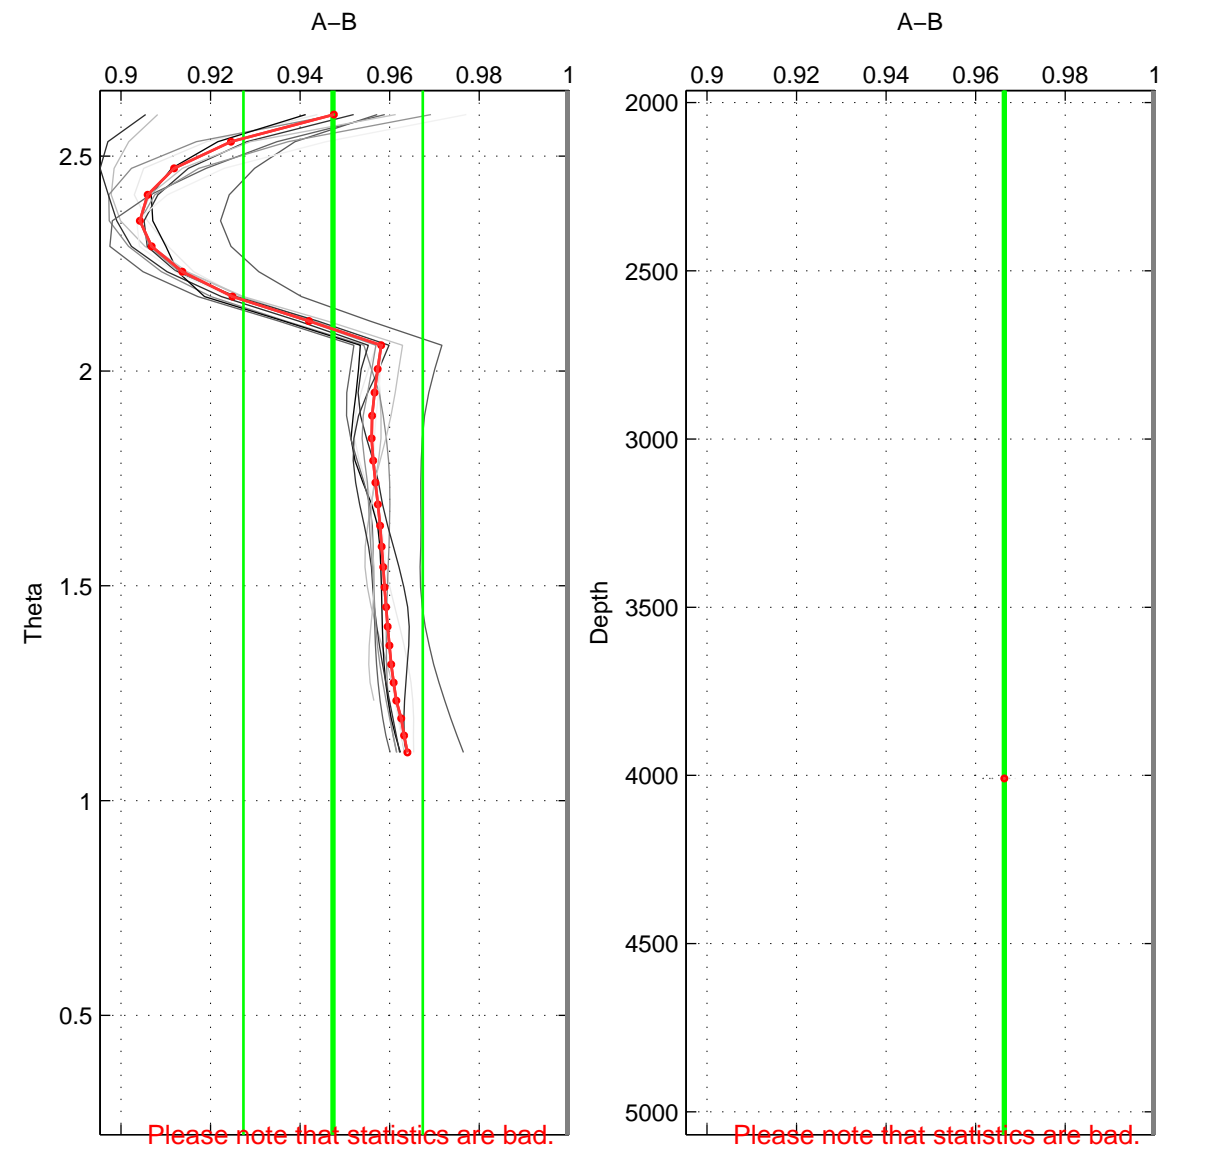

Cruise A (red). Date: Sep 2006 Cruisename: 127-06AQ20060825

Cruise B (blue). Date: Nov 2004 Cruisename: 322-90AV20041104

*** "Favourite" values are means of spaces 2 3.

	Offset	O.StDev	Ratio	R.Stdev	Rating
SIGMA:	NaN	NaN	NaN	NaN	NaN
THETA:	-11.703	4.376	0.947	0.020	2
DEPTH:	-7.381	0.000	0.966	0.000	2
FAV.:	-9.542	2.188	0.957	0.010	2

Profiles of A: 1
 Profiles of B: 22
 Diff profs : 11
 WMOffset (A-B): -11.7032
 WMOffset stdev: 4.3759
 WMratio (A/B): 0.94735
 WMratio stdev: 0.020021

Quality (1-5): 2

Profiles of A: 1
 Profiles of B: 22
 Diff profs : 10
 WMOffset (A-B): -7.381
 WMOffset stdev: 0
 WMratio (A/B): 0.96637
 WMratio stdev: 0

Quality (1-5): 2