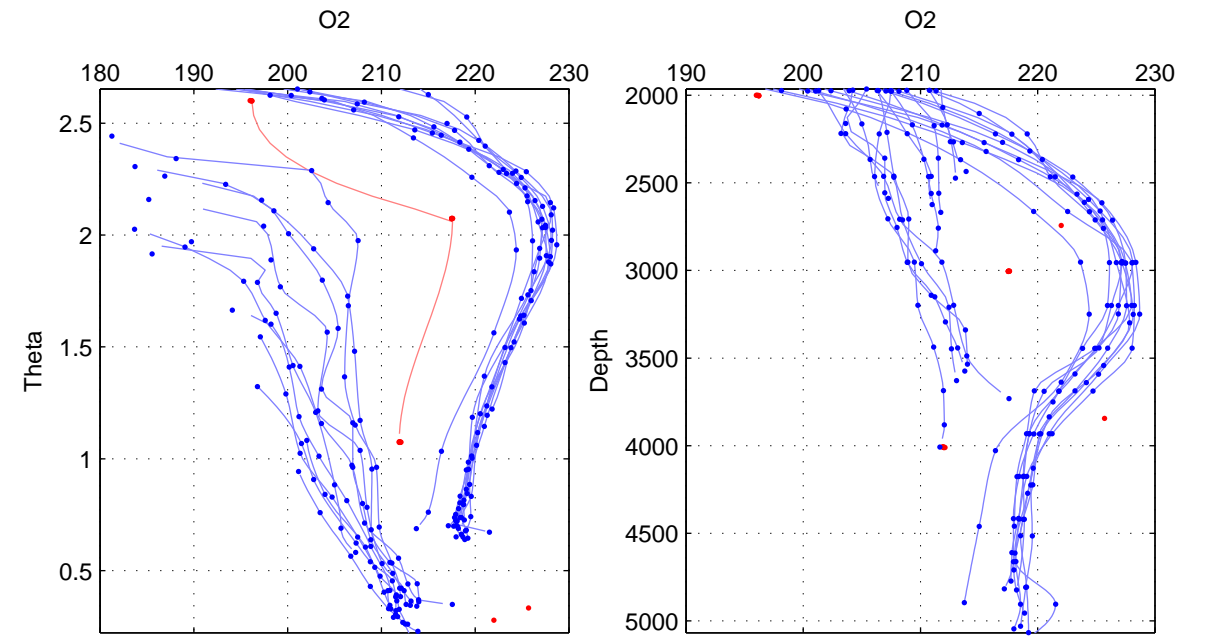

Cruise A (red). Date: Sep 2006 Cruisename: 127-06AQ20060825

Cruise B (blue). Date: Nov 2004 Cruisename: 322-90AV20041104

*** "Favourite" values are means of spaces 2 3.

	Offset	O.StDev	Ratio	R.Stdev	Rating
SIGMA:	NaN	NaN	NaN	NaN	NaN
THETA:	-11.703	4.376	0.947	0.020	2
DEPTH:	-7.381	0.000	0.966	0.000	2
FAV.:	-9.542	2.188	0.957	0.010	2

Profiles of A: 1
 Profiles of B: 22
 Diff profs : 11
 WMOffset (A-B): -11.7032
 WMOffset stdev: 4.3759
 WMratio (A/B): 0.94735
 WMratio stdev: 0.020021

Quality (1-5): 2

Profiles of A: 1
 Profiles of B: 22
 Diff profs : 10
 WMOffset (A-B): -7.381
 WMOffset stdev: 0
 WMratio (A/B): 0.96637
 WMratio stdev: 0

Quality (1-5): 2