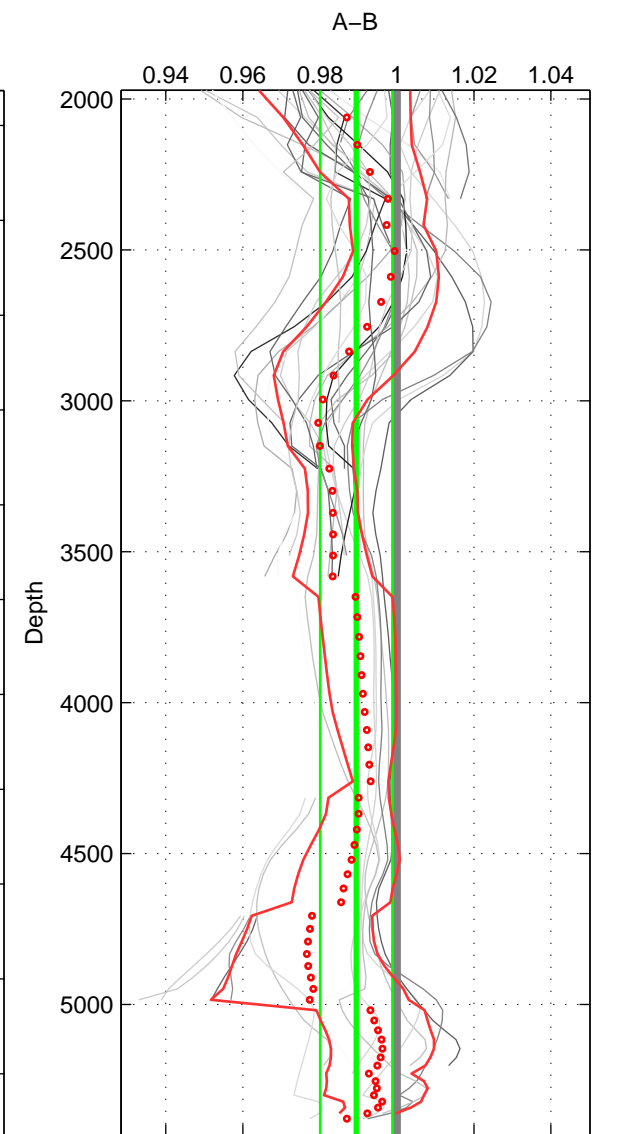

Cruise A (red). Date: Oct 2003 Cruisename: 233-316N20030922  
 Cruise B (blue). Date: Oct 1993 Cruisename: 323-90CT19930911

\*\*\* "Favourite" values are means of spaces 1 2 3.

	Offset	O.StDev	Ratio	R.Stdev	Rating
SIGMA:	-3.598	2.144	0.987	0.008	5
THETA:	-4.579	2.376	0.983	0.009	5
DEPTH:	-2.839	2.550	0.989	0.009	5
FAV.:	-3.672	2.356	0.986	0.009	5

Profiles of A: 5  
 Profiles of B: 7  
 Diff profs: 24  
 WMoffset (A-B): -3.5983  
 WMoffset stdev: 2.1438  
 WMratio (A/B): 0.98676  
 WMratio stdev: 0.0078233

Quality (1-5): 5

Profiles of A: 5  
 Profiles of B: 7  
 Diff profs: 24  
 WMoffset (A-B): -4.5793  
 WMoffset stdev: 2.3756  
 WMratio (A/B): 0.98308  
 WMratio stdev: 0.0087243

Quality (1-5): 5

Profiles of A: 5  
 Profiles of B: 8  
 Diff profs: 29  
 WMoffset (A-B): -2.8389  
 WMoffset stdev: 2.5501  
 WMratio (A/B): 0.98944  
 WMratio stdev: 0.0093672

Quality (1-5): 5