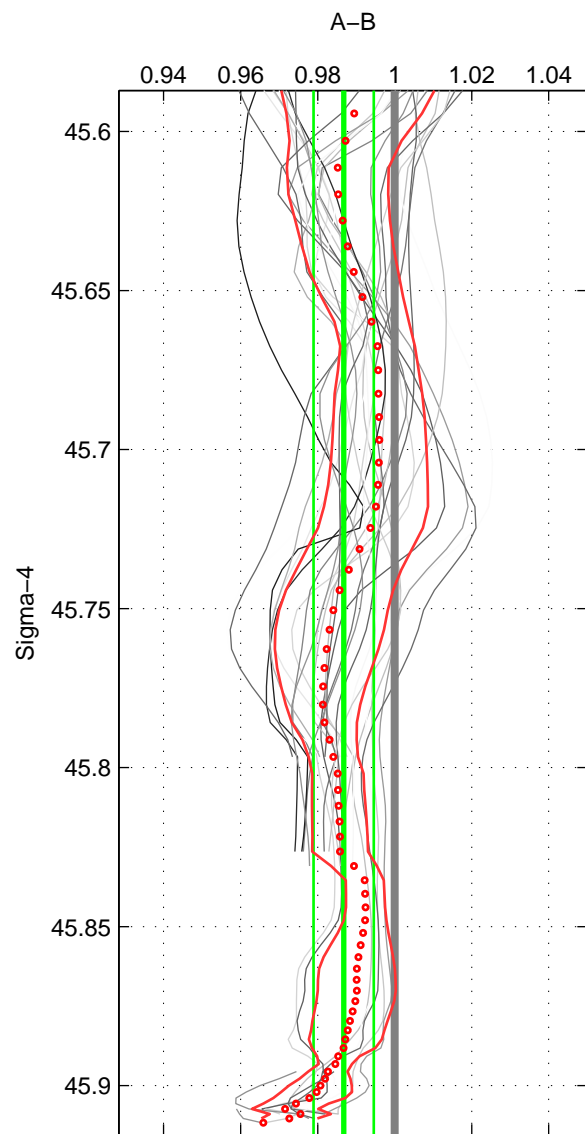

Cruise A (red). Date: Oct 2003 Cruisename: 233-316N20030922  
 Cruise B (blue). Date: Oct 1993 Cruisename: 323-90CT19930911

\*\*\* "Favourite" values are means of spaces 1 2 3.

	Offset	O.StDev	Ratio	R.Stdev	Rating
SIGMA:	-3.598	2.144	0.987	0.008	5
THETA:	-4.579	2.376	0.983	0.009	5
DEPTH:	-2.839	2.550	0.989	0.009	5
FAV.:	-3.672	2.356	0.986	0.009	5

Profiles of A: 5  
 Profiles of B: 7  
 Diff profs: 24  
 WMoffset (A-B): -3.5983  
 WMoffset stdev: 2.1438  
 WMratio (A/B): 0.98676  
 WMratio stdev: 0.0078233

Quality (1-5): 5

Profiles of A: 5  
 Profiles of B: 7  
 Diff profs: 24  
 WMoffset (A-B): -4.5793  
 WMoffset stdev: 2.3756  
 WMratio (A/B): 0.98308  
 WMratio stdev: 0.0087243

Quality (1-5): 5

Profiles of A: 5  
 Profiles of B: 8  
 Diff profs: 29  
 WMoffset (A-B): -2.8389  
 WMoffset stdev: 2.5501  
 WMratio (A/B): 0.98944  
 WMratio stdev: 0.0093672

Quality (1-5): 5