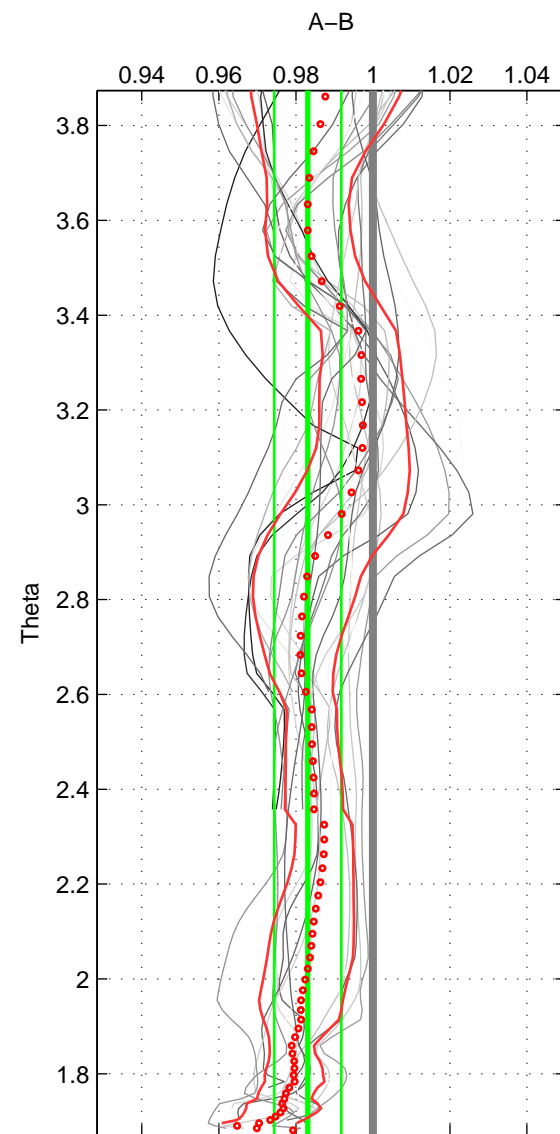

Cruise A (red). Date: Oct 2003 Cruisename: 233-316N20030922  
 Cruise B (blue). Date: Oct 1993 Cruisename: 323-90CT19930911

\*\*\* "Favourite" values are means of spaces 1 2 3.

	Offset	O.StDev	Ratio	R.Stdev	Rating
SIGMA:	-3.598	2.144	0.987	0.008	5
THETA:	-4.579	2.376	0.983	0.009	5
DEPTH:	-2.839	2.550	0.989	0.009	5
FAV.:	-3.672	2.356	0.986	0.009	5

Profiles of A: 5  
 Profiles of B: 7  
 Diff profs: 24  
 WMoffset (A-B): -3.5983  
 WMoffset stdev: 2.1438  
 WMratio (A/B): 0.98676  
 WMratio stdev: 0.0078233

Quality (1-5): 5

Profiles of A: 5  
 Profiles of B: 7  
 Diff profs: 24  
 WMoffset (A-B): -4.5793  
 WMoffset stdev: 2.3756  
 WMratio (A/B): 0.98308  
 WMratio stdev: 0.0087243

Quality (1-5): 5

Profiles of A: 5  
 Profiles of B: 8  
 Diff profs: 29  
 WMoffset (A-B): -2.8389  
 WMoffset stdev: 2.5501  
 WMratio (A/B): 0.98944  
 WMratio stdev: 0.0093672

Quality (1-5): 5