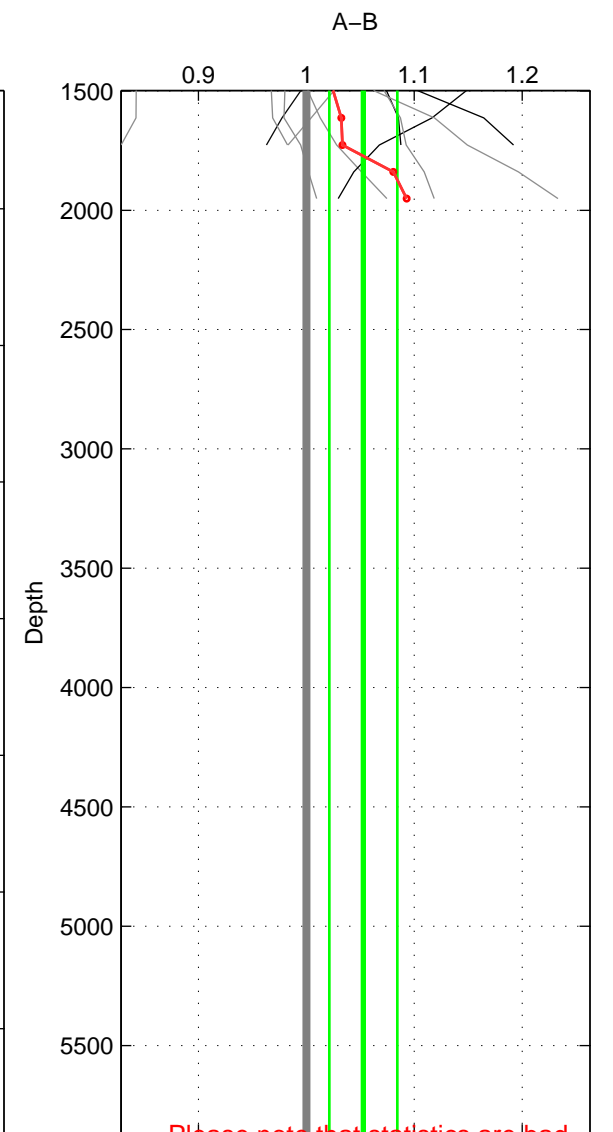

Cruise A (red). Date: Nov 1997 Cruisename: 581-49NZ19971111

Cruise B (blue). Date: Jul 2002 Cruisename: 697-49UP20020620

\*\*\* "Favourite" values are means of spaces 1 2.

	Offset	O.StDev	Ratio	R.Stdev	Rating
SIGMA:	0.832	2.241	1.019	0.044	4
THETA:	0.277	2.659	1.008	0.054	4
DEPTH:	2.608	2.181	1.053	0.032	3
FAV.:	0.554	2.450	1.013	0.049	4

Profiles of A: 4  
 Profiles of B: 11  
 Diff profs : 11  
 WMoffset (A-B): 0.832  
 WMoffset stdev: 2.2408  
 WMratio (A/B): 1.0187  
 WMratio stdev: 0.044191

Quality (1-5): 4

Profiles of A: 4  
 Profiles of B: 11  
 Diff profs : 11  
 WMoffset (A-B): 0.27668  
 WMoffset stdev: 2.6585  
 WMratio (A/B): 1.0078  
 WMratio stdev: 0.054344

Quality (1-5): 4

Profiles of A: 4  
 Profiles of B: 11  
 Diff profs : 11  
 WMoffset (A-B): 2.6079  
 WMoffset stdev: 2.1813  
 WMratio (A/B): 1.0528  
 WMratio stdev: 0.031518

Quality (1-5): 3

Please note that statistics are bad.