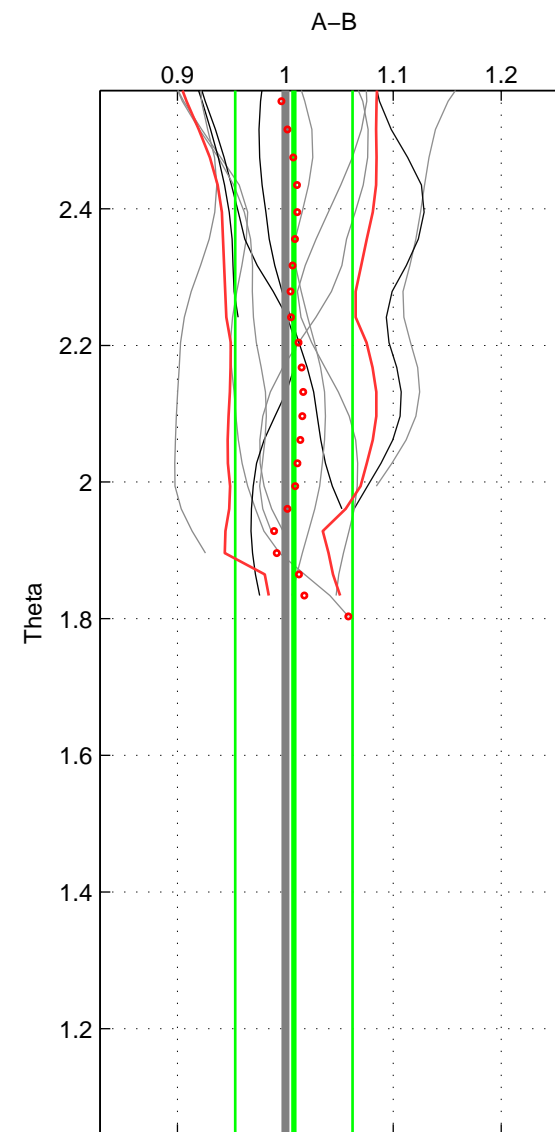

Cruise A (red). Date: Nov 1997 Cruisename: 581-49NZ19971111

Cruise B (blue). Date: Jul 2002 Cruisename: 697-49UP20020620

\*\*\* "Favourite" values are means of spaces 1 2.

	Offset	O.StDev	Ratio	R.Stdev	Rating
SIGMA:	0.832	2.241	1.019	0.044	4
THETA:	0.277	2.659	1.008	0.054	4
DEPTH:	2.608	2.181	1.053	0.032	3
FAV.:	0.554	2.450	1.013	0.049	4

Profiles of A: 4  
 Profiles of B: 11  
 Diff profs : 11  
 WMoffset (A-B): 0.832  
 WMoffset stdev: 2.2408  
 WMratio (A/B): 1.0187  
 WMratio stdev: 0.044191

Quality (1-5): 4

Profiles of A: 4  
 Profiles of B: 11  
 Diff profs : 11  
 WMoffset (A-B): 0.27668  
 WMoffset stdev: 2.6585  
 WMratio (A/B): 1.0078  
 WMratio stdev: 0.054344

Quality (1-5): 4

Profiles of A: 4  
 Profiles of B: 11  
 Diff profs : 11  
 WMoffset (A-B): 2.6079  
 WMoffset stdev: 2.1813  
 WMratio (A/B): 1.0528  
 WMratio stdev: 0.031518

Quality (1-5): 3

Please note that statistics are bad.