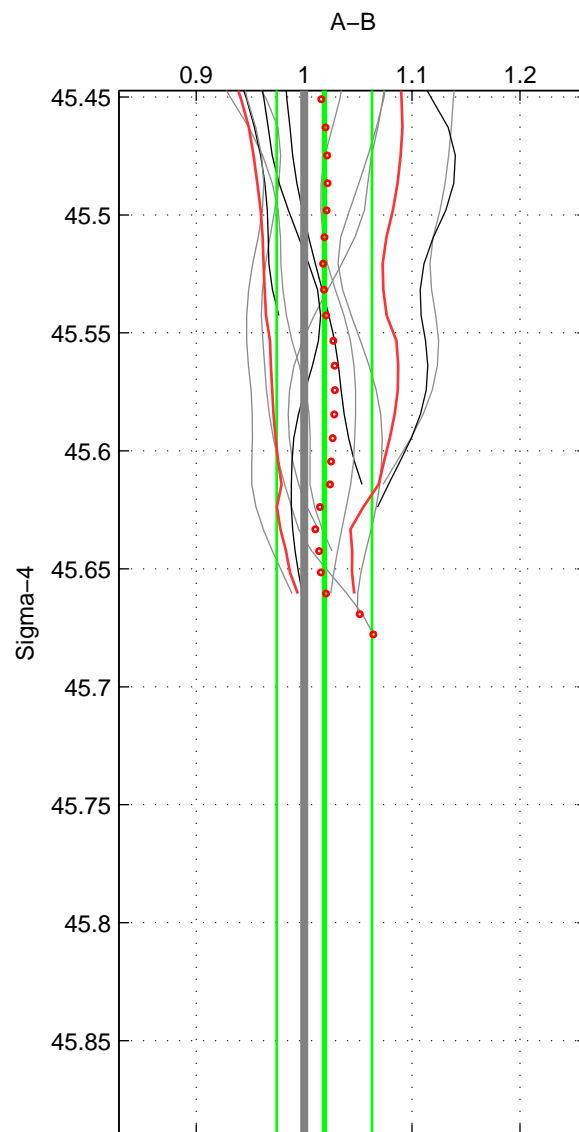

Cruise A (red). Date: Nov 1997 Cruisename: 581-49NZ19971111

Cruise B (blue). Date: Jul 2002 Cruisename: 697-49UP20020620

\*\*\* "Favourite" values are means of spaces 1 2.

	Offset	O.StDev	Ratio	R.Stdev	Rating
SIGMA:	0.832	2.241	1.019	0.044	4
THETA:	0.277	2.659	1.008	0.054	4
DEPTH:	2.608	2.181	1.053	0.032	3
FAV.:	0.554	2.450	1.013	0.049	4

Profiles of A: 4  
 Profiles of B: 11  
 Diff profs : 11  
 WMoffset (A-B): 0.832  
 WMoffset stdev: 2.2408  
 WMratio (A/B): 1.0187  
 WMratio stdev: 0.044191

Quality (1-5): 4

Profiles of A: 4  
 Profiles of B: 11  
 Diff profs : 11  
 WMoffset (A-B): 0.27668  
 WMoffset stdev: 2.6585  
 WMratio (A/B): 1.0078  
 WMratio stdev: 0.054344

Quality (1-5): 4

Profiles of A: 4  
 Profiles of B: 11  
 Diff profs : 11  
 WMoffset (A-B): 2.6079  
 WMoffset stdev: 2.1813  
 WMratio (A/B): 1.0528  
 WMratio stdev: 0.031518

Quality (1-5): 3

Please note that statistics are bad.