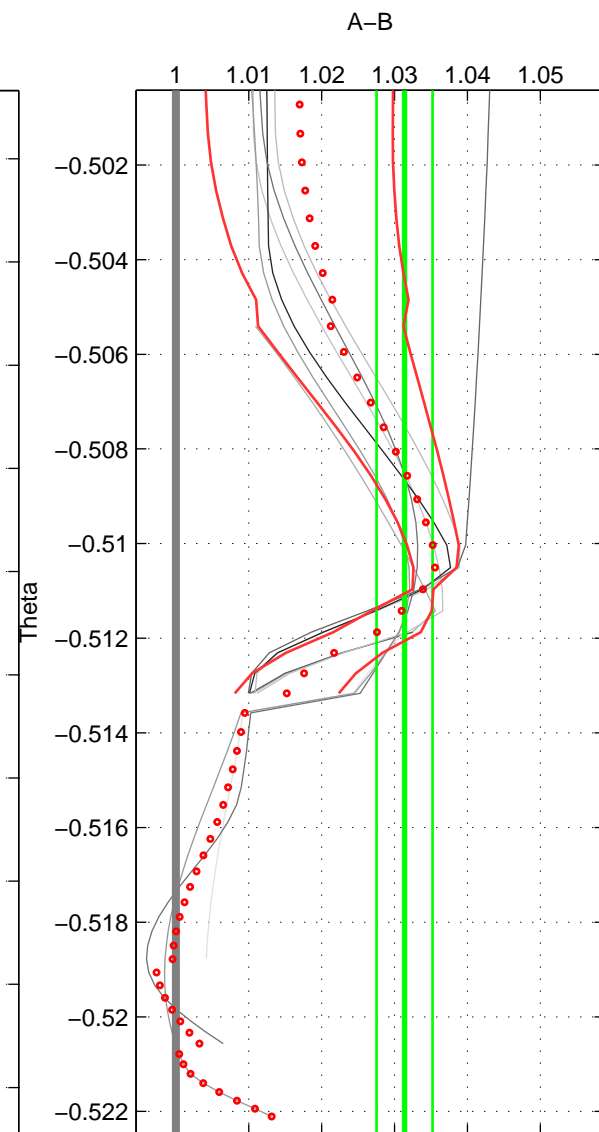

Cruise A (red). Date: Aug 2002 Cruisename: 39-18SN20020816
 Cruise B (blue). Date: Sep 2005 Cruisename: 110-77DN20050819

*** "Favourite" values are means of spaces 1 2 3.

	Offset	O.StDev	Ratio	R.Stdev	Rating
SIGMA:	2.203	0.584	1.008	0.002	2
THETA:	8.962	1.090	1.031	0.004	2
DEPTH:	3.172	0.408	1.011	0.001	2
FAV.:	4.779	0.694	1.017	0.002	2

Profiles of A: 3
 Profiles of B: 5
 Diff profs : 7
 WMoffset (A-B): 2.2032
 WMoffset stdev: 0.5836
 WMratio (A/B): 1.0075
 WMratio stdev: 0.0020084

Quality (1-5): 2

Profiles of A: 3
 Profiles of B: 5
 Diff profs : 9
 WMoffset (A-B): 8.9617
 WMoffset stdev: 1.0901
 WMratio (A/B): 1.0314
 WMratio stdev: 0.003842

Quality (1-5): 2

Profiles of A: 3
 Profiles of B: 5
 Diff profs : 9
 WMoffset (A-B): 3.1717
 WMoffset stdev: 0.40846
 WMratio (A/B): 1.0111
 WMratio stdev: 0.0014359

Quality (1-5): 2