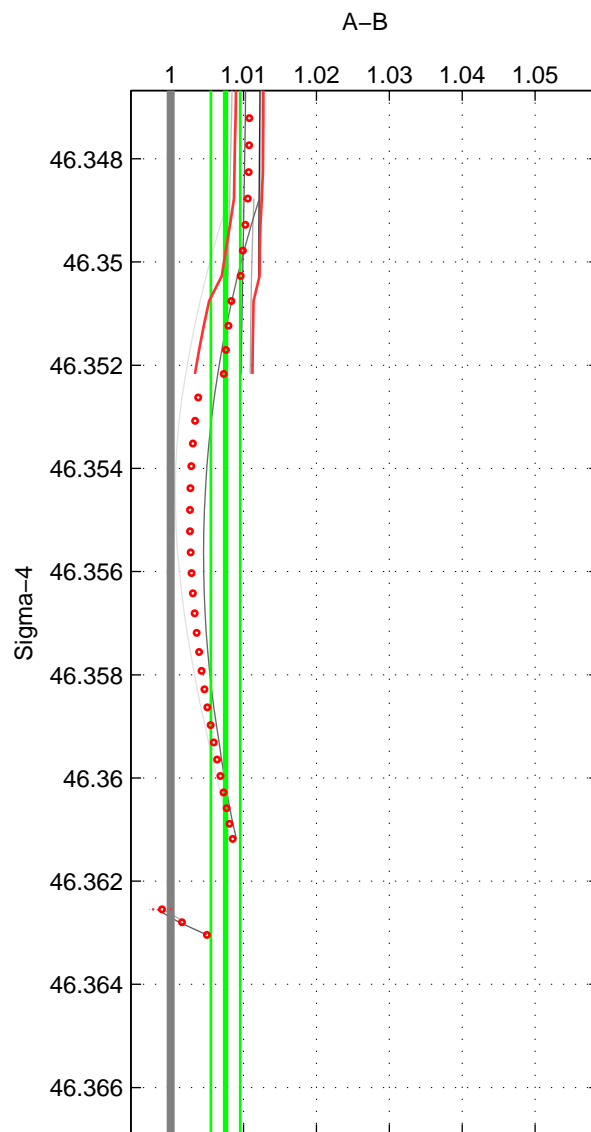

Cruise A (red). Date: Aug 2002 Cruisename: 39-18SN20020816
 Cruise B (blue). Date: Sep 2005 Cruisename: 110-77DN20050819

*** "Favourite" values are means of spaces 1 2 3.

	Offset	O.StDev	Ratio	R.Stdev	Rating
SIGMA:	2.203	0.584	1.008	0.002	2
THETA:	8.962	1.090	1.031	0.004	2
DEPTH:	3.172	0.408	1.011	0.001	2
FAV.:	4.779	0.694	1.017	0.002	2

Profiles of A: 3
 Profiles of B: 5
 Diff profs : 7
 WMoffset (A-B): 2.2032
 WMoffset stdev: 0.5836
 WMratio (A/B): 1.0075
 WMratio stdev: 0.0020084

Quality (1-5): 2

Profiles of A: 3
 Profiles of B: 5
 Diff profs : 9
 WMoffset (A-B): 8.9617
 WMoffset stdev: 1.0901
 WMratio (A/B): 1.0314
 WMratio stdev: 0.003842

Quality (1-5): 2

Profiles of A: 3
 Profiles of B: 5
 Diff profs : 9
 WMoffset (A-B): 3.1717
 WMoffset stdev: 0.40846
 WMratio (A/B): 1.0111
 WMratio stdev: 0.0014359

Quality (1-5): 2