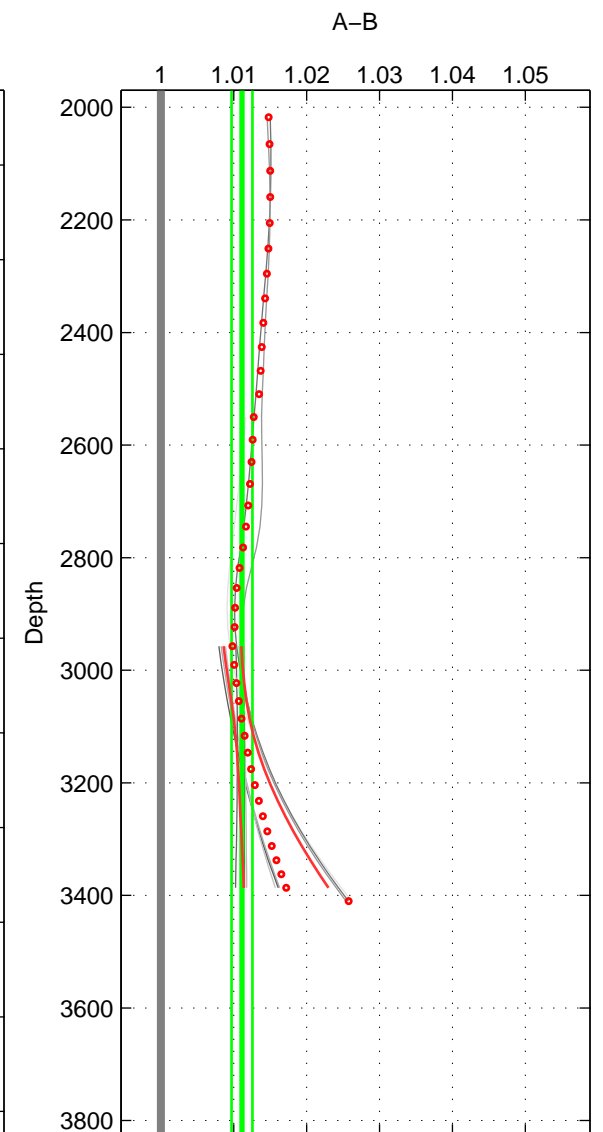

Cruise A (red). Date: Aug 2002 Cruisename: 39-18SN20020816
 Cruise B (blue). Date: Sep 2005 Cruisename: 110-77DN20050819

*** "Favourite" values are means of spaces 1 2 3.

	Offset	O.StDev	Ratio	R.Stdev	Rating
SIGMA:	2.203	0.584	1.008	0.002	2
THETA:	8.962	1.090	1.031	0.004	2
DEPTH:	3.172	0.408	1.011	0.001	2
FAV.:	4.779	0.694	1.017	0.002	2

Profiles of A: 3
 Profiles of B: 5
 Diff profs : 7
 WMoffset (A-B): 2.2032
 WMoffset stdev: 0.5836
 WMratio (A/B): 1.0075
 WMratio stdev: 0.0020084

Quality (1-5): 2

Profiles of A: 3
 Profiles of B: 5
 Diff profs : 9
 WMoffset (A-B): 8.9617
 WMoffset stdev: 1.0901
 WMratio (A/B): 1.0314
 WMratio stdev: 0.003842

Quality (1-5): 2

Profiles of A: 3
 Profiles of B: 5
 Diff profs : 9
 WMoffset (A-B): 3.1717
 WMoffset stdev: 0.40846
 WMratio (A/B): 1.0111
 WMratio stdev: 0.0014359

Quality (1-5): 2