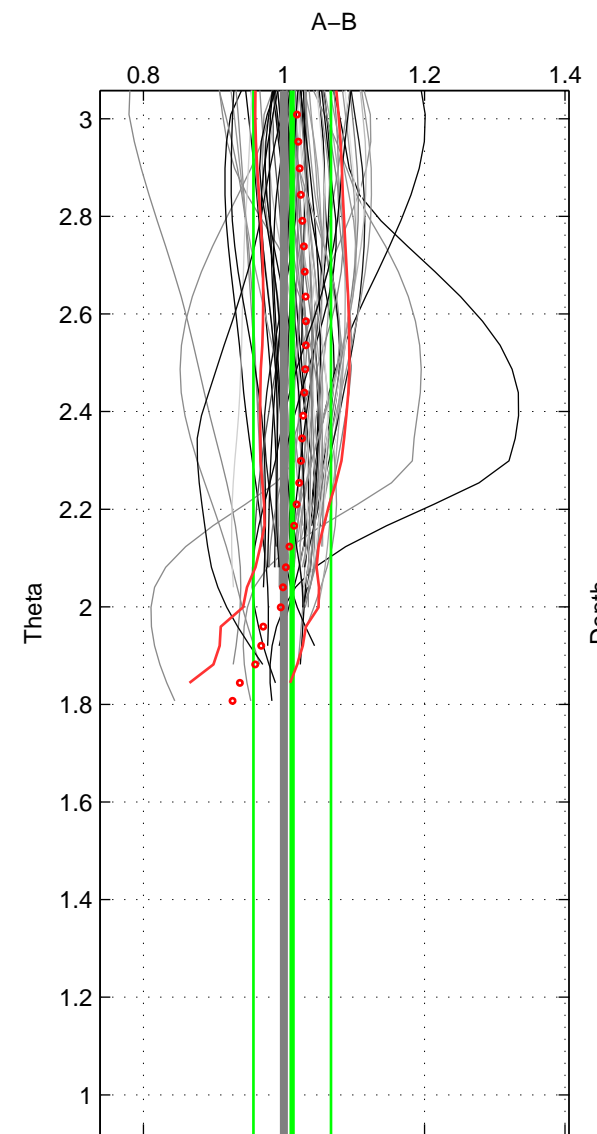

Cruise A (red). Date: Feb 2003 Cruisename: 660-49UF20030225  
 Cruise B (blue). Date: Feb 2006 Cruisename: 710-49UP20060113

\*\*\* "Favourite" values are those of space 2.

	Offset	O.StDev	Ratio	R.Stdev	Rating
SIGMA:	1.740	5.232	1.015	0.062	4
THETA:	1.276	4.771	1.012	0.055	5
DEPTH:	2.669	0.573	1.026	0.006	3
FAV.:	1.276	4.771	1.012	0.055	5

Profiles of A: 44  
 Profiles of B: 11  
 Diff profs : 30  
 WMoffset (A-B): 1.7395  
 WMoffset stdev: 5.2318  
 WMratio (A/B): 1.0155  
 WMratio stdev: 0.061537

Quality (1-5): 4

Profiles of A: 44  
 Profiles of B: 34  
 Diff profs : 78  
 WMoffset (A-B): 1.2762  
 WMoffset stdev: 4.7709  
 WMratio (A/B): 1.0118  
 WMratio stdev: 0.055167

Quality (1-5): 5

Profiles of A: 44  
 Profiles of B: 34  
 Diff profs : 78  
 WMoffset (A-B): 2.6688  
 WMoffset stdev: 0.5731  
 WMratio (A/B): 1.0261  
 WMratio stdev: 0.0055514

Quality (1-5): 3

Please note that statistics are bad.