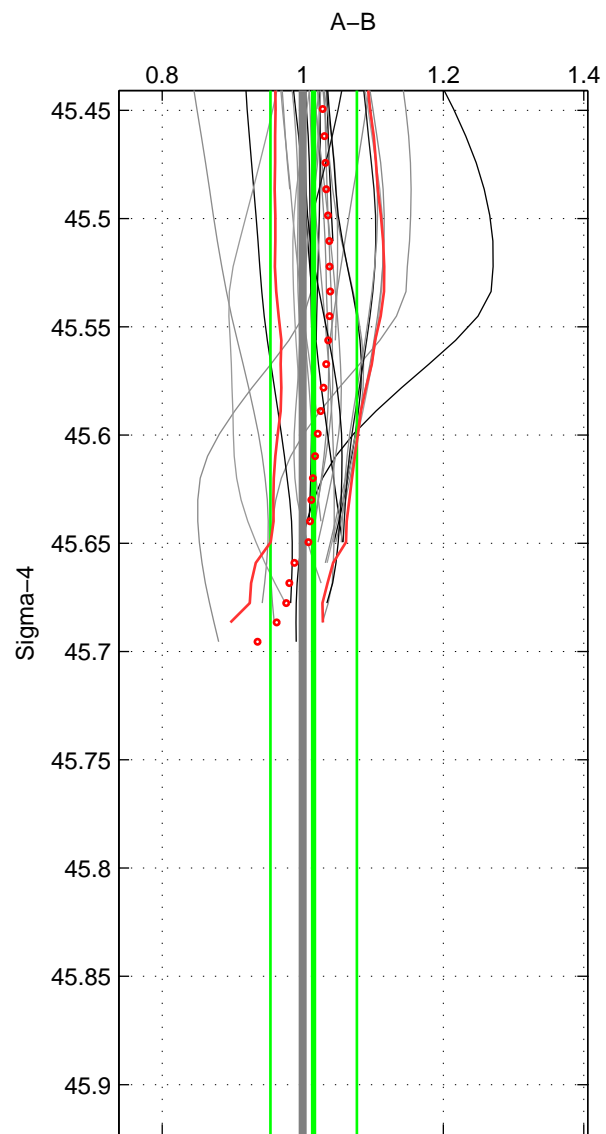

Cruise A (red). Date: Feb 2003 Cruisename: 660-49UF20030225  
 Cruise B (blue). Date: Feb 2006 Cruisename: 710-49UP20060113

\*\*\* "Favourite" values are those of space 2.

	Offset	O.StDev	Ratio	R.Stdev	Rating
SIGMA:	1.740	5.232	1.015	0.062	4
THETA:	1.276	4.771	1.012	0.055	5
DEPTH:	2.669	0.573	1.026	0.006	3
FAV.:	1.276	4.771	1.012	0.055	5

Profiles of A: 44  
 Profiles of B: 11  
 Diff profs : 30  
 WMoffset (A-B): 1.7395  
 WMoffset stdev: 5.2318  
 WMratio (A/B): 1.0155  
 WMratio stdev: 0.061537

Quality (1-5): 4

Profiles of A: 44  
 Profiles of B: 34  
 Diff profs : 78  
 WMoffset (A-B): 1.2762  
 WMoffset stdev: 4.7709  
 WMratio (A/B): 1.0118  
 WMratio stdev: 0.055167

Quality (1-5): 5

Profiles of A: 44  
 Profiles of B: 34  
 Diff profs : 78  
 WMoffset (A-B): 2.6688  
 WMoffset stdev: 0.5731  
 WMratio (A/B): 1.0261  
 WMratio stdev: 0.0055514

Quality (1-5): 3

Please note that statistics are bad.