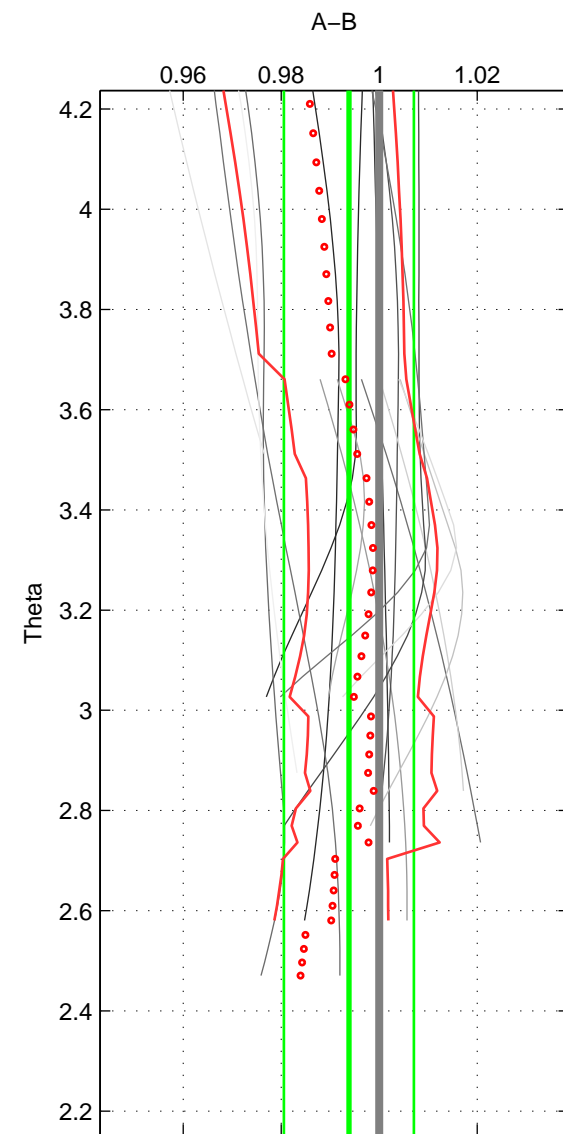

Cruise A (red). Date: May 1993 Cruisename: 204-29CS19930510

Cruise B (blue). Date: Aug 1994 Cruisename: 328-OMEX1NA

\*\*\* "Favourite" values are those of space 2.

	Offset	O.StDev	Ratio	R.Stdev	Rating
SIGMA:	NaN	NaN	NaN	NaN	NaN
THETA:	-1.575	3.354	0.994	0.013	2
DEPTH:	NaN	NaN	NaN	NaN	NaN
FAV. :	-1.575	3.354	0.994	0.013	2

Profiles of A: 10  
 Profiles of B: 2  
 Diff profs : 16  
 WMoffset (A-B): -1.5752  
 WMoffset stdev: 3.3538  
 WMratio (A/B): 0.99381  
 WMratio stdev: 0.01326

Quality (1-5): 2