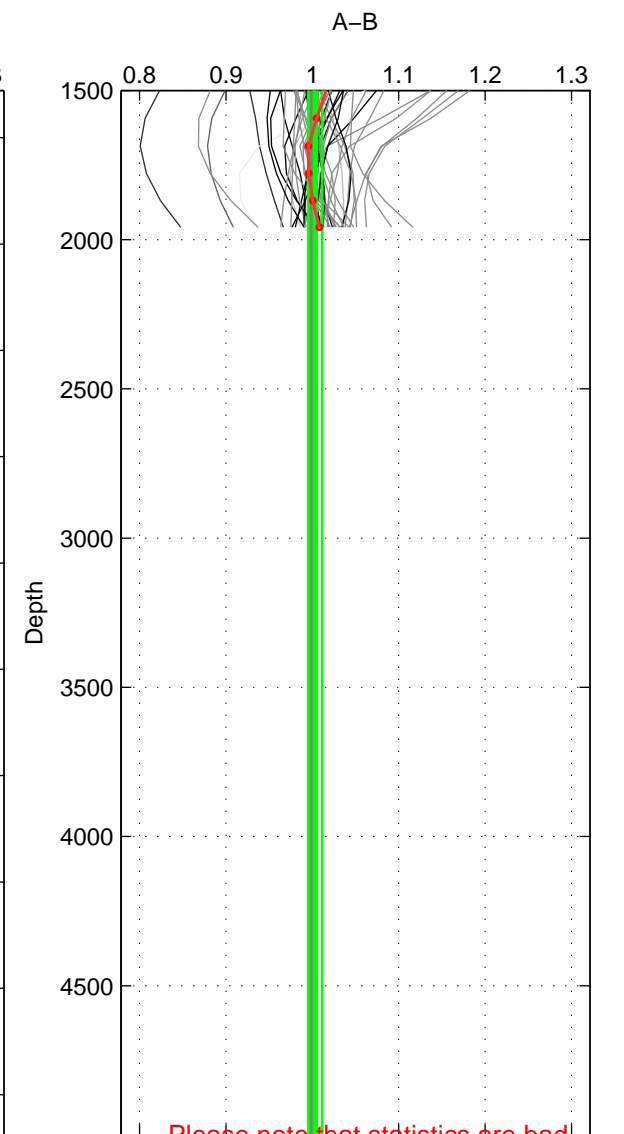

Cruise A (red). Date: Jul 2001 Cruisename: 656-49UF20010710

Cruise B (blue). Date: Jul 2004 Cruisename: 704-49UP20040704

*** "Favourite" values are means of spaces 1 2.

	Offset	O.StDev	Ratio	R.Stdev	Rating
SIGMA:	0.021	2.557	1.000	0.025	5
THETA:	0.829	3.818	1.010	0.041	5
DEPTH:	0.246	0.638	1.003	0.008	3
FAV.:	0.425	3.187	1.005	0.033	5

Profiles of A: 35
 Profiles of B: 7
 Diff profs: 22
 WMoffset (A-B): 0.021421
 WMoffset stdev: 2.5566
 WMratio (A/B): 1
 WMratio stdev: 0.024947

Quality (1-5): 5

Profiles of A: 35
 Profiles of B: 14
 Diff profs: 46
 WMoffset (A-B): 0.82943
 WMoffset stdev: 3.8181
 WMratio (A/B): 1.0098
 WMratio stdev: 0.040995

Quality (1-5): 5

Profiles of A: 35
 Profiles of B: 14
 Diff profs: 46
 WMoffset (A-B): 0.24647
 WMoffset stdev: 0.63823
 WMratio (A/B): 1.0035
 WMratio stdev: 0.0079233

Quality (1-5): 3

Please note that statistics are bad.