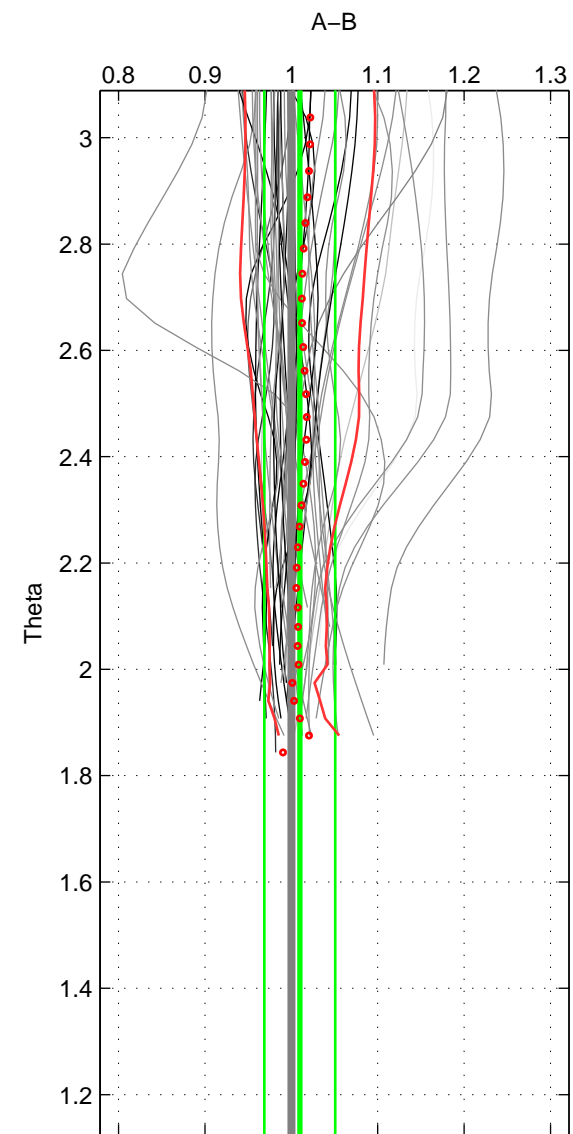

Cruise A (red). Date: Jul 2001 Cruisename: 656-49UF20010710

Cruise B (blue). Date: Jul 2004 Cruisename: 704-49UP20040704

*** "Favourite" values are means of spaces 1 2.

	Offset	O.StDev	Ratio	R.Stdev	Rating
SIGMA:	0.021	2.557	1.000	0.025	5
THETA:	0.829	3.818	1.010	0.041	5
DEPTH:	0.246	0.638	1.003	0.008	3
FAV.:	0.425	3.187	1.005	0.033	5

Profiles of A: 35
 Profiles of B: 7
 Diff profs: 22
 WMoffset (A-B): 0.021421
 WMoffset stdev: 2.5566
 WMratio (A/B): 1
 WMratio stdev: 0.024947

Quality (1-5): 5

Profiles of A: 35
 Profiles of B: 14
 Diff profs: 46
 WMoffset (A-B): 0.82943
 WMoffset stdev: 3.8181
 WMratio (A/B): 1.0098
 WMratio stdev: 0.040995

Quality (1-5): 5

Profiles of A: 35
 Profiles of B: 14
 Diff profs: 46
 WMoffset (A-B): 0.24647
 WMoffset stdev: 0.63823
 WMratio (A/B): 1.0035
 WMratio stdev: 0.0079233

Quality (1-5): 3

Please note that statistics are bad.