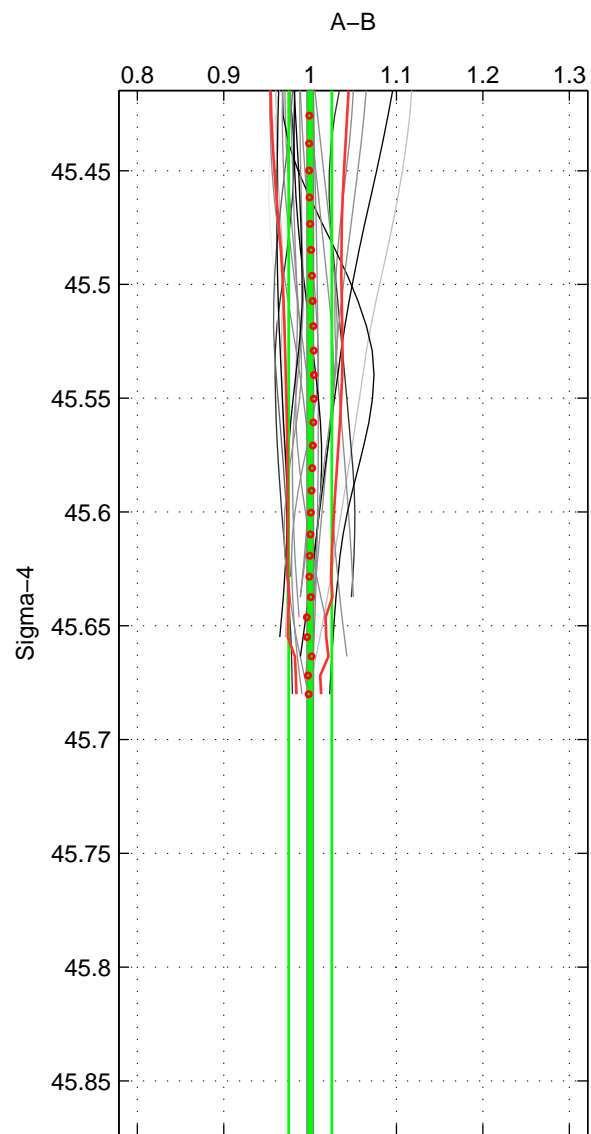

Cruise A (red). Date: Jul 2001 Cruisename: 656-49UF20010710

Cruise B (blue). Date: Jul 2004 Cruisename: 704-49UP20040704

*** "Favourite" values are means of spaces 1 2.

	Offset	O.StDev	Ratio	R.Stdev	Rating
SIGMA:	0.021	2.557	1.000	0.025	5
THETA:	0.829	3.818	1.010	0.041	5
DEPTH:	0.246	0.638	1.003	0.008	3
FAV.:	0.425	3.187	1.005	0.033	5

Profiles of A: 35
 Profiles of B: 7
 Diff profs: 22
 WMoffset (A-B): 0.021421
 WMoffset stdev: 2.5566
 WMratio (A/B): 1
 WMratio stdev: 0.024947

Quality (1-5): 5

Profiles of A: 35
 Profiles of B: 14
 Diff profs: 46
 WMoffset (A-B): 0.82943
 WMoffset stdev: 3.8181
 WMratio (A/B): 1.0098
 WMratio stdev: 0.040995

Quality (1-5): 5

Profiles of A: 35
 Profiles of B: 14
 Diff profs: 46
 WMoffset (A-B): 0.24647
 WMoffset stdev: 0.63823
 WMratio (A/B): 1.0035
 WMratio stdev: 0.0079233

Quality (1-5): 3

Please note that statistics are bad.