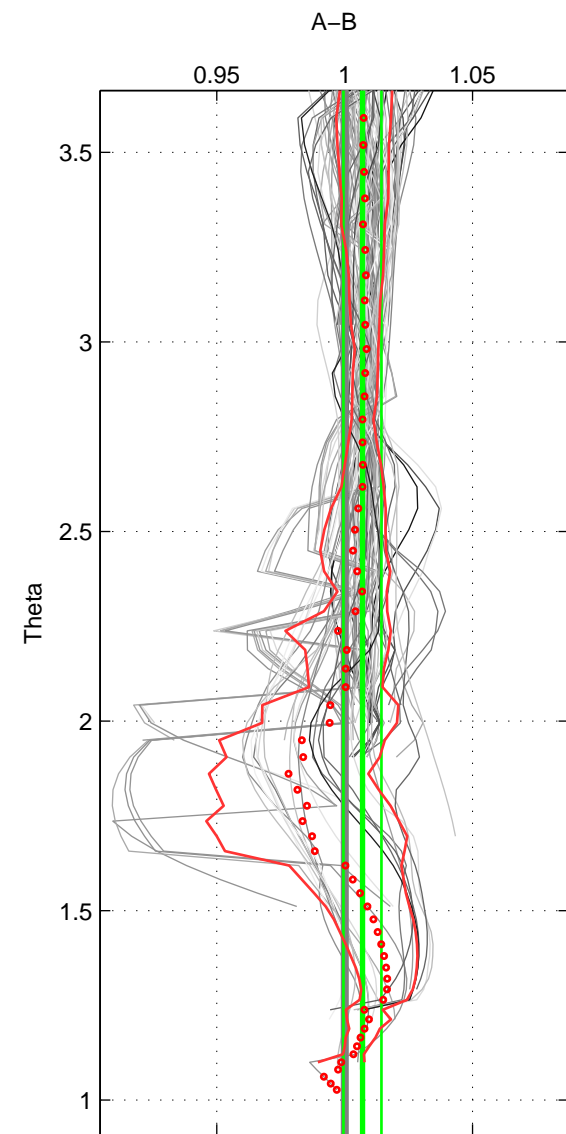

Cruise A (red). Date: Jan 1983 Cruisename: 221-316N19821201  
 Cruise B (blue). Date: May 1996 Cruisename: 249-33LK19960415

\*\*\* "Favourite" values are means of spaces 1 2 3.

	Offset	O.StDev	Ratio	R.Stdev	Rating
SIGMA:	0.450	1.915	1.002	0.007	5
THETA:	1.751	1.864	1.007	0.007	5
DEPTH:	1.061	1.941	1.004	0.008	5
FAV.:	1.087	1.906	1.004	0.007	5

Profiles of A: 13  
 Profiles of B: 39  
 Diff profs : 96  
 WMoffset (A-B): 0.44993  
 WMoffset stdev: 1.9146  
 WMratio (A/B): 1.0016  
 WMratio stdev: 0.007453

Quality (1-5): 5

Profiles of A: 13  
 Profiles of B: 39  
 Diff profs : 96  
 WMoffset (A-B): 1.7513  
 WMoffset stdev: 1.8637  
 WMratio (A/B): 1.007  
 WMratio stdev: 0.0074341

Quality (1-5): 5

Profiles of A: 13  
 Profiles of B: 39  
 Diff profs : 96  
 WMoffset (A-B): 1.0606  
 WMoffset stdev: 1.9409  
 WMratio (A/B): 1.0039  
 WMratio stdev: 0.0075133

Quality (1-5): 5