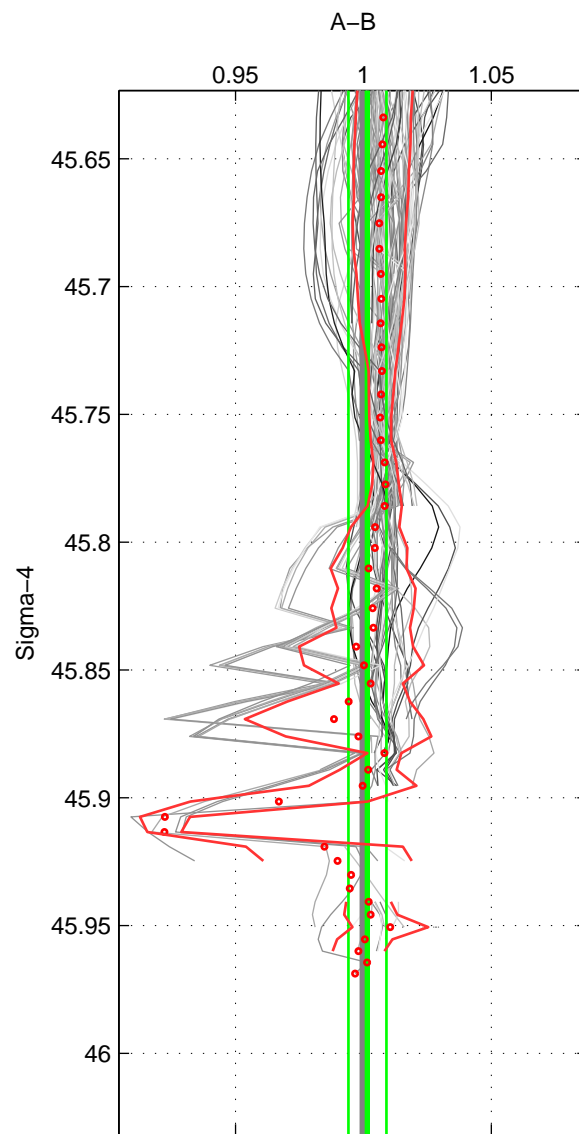

Cruise A (red). Date: Jan 1983 Cruisename: 221-316N19821201  
 Cruise B (blue). Date: May 1996 Cruisename: 249-33LK19960415

\*\*\* "Favourite" values are means of spaces 1 2 3.

	Offset	O.StDev	Ratio	R.Stdev	Rating
SIGMA:	0.450	1.915	1.002	0.007	5
THETA:	1.751	1.864	1.007	0.007	5
DEPTH:	1.061	1.941	1.004	0.008	5
FAV.:	1.087	1.906	1.004	0.007	5

Profiles of A: 13  
 Profiles of B: 39  
 Diff profs : 96  
 WMoffset (A-B): 0.44993  
 WMoffset stdev: 1.9146  
 WMratio (A/B): 1.0016  
 WMratio stdev: 0.007453

Quality (1-5): 5

Profiles of A: 13  
 Profiles of B: 39  
 Diff profs : 96  
 WMoffset (A-B): 1.7513  
 WMoffset stdev: 1.8637  
 WMratio (A/B): 1.007  
 WMratio stdev: 0.0074341

Quality (1-5): 5

Profiles of A: 13  
 Profiles of B: 39  
 Diff profs : 96  
 WMoffset (A-B): 1.0606  
 WMoffset stdev: 1.9409  
 WMratio (A/B): 1.0039  
 WMratio stdev: 0.0075133

Quality (1-5): 5