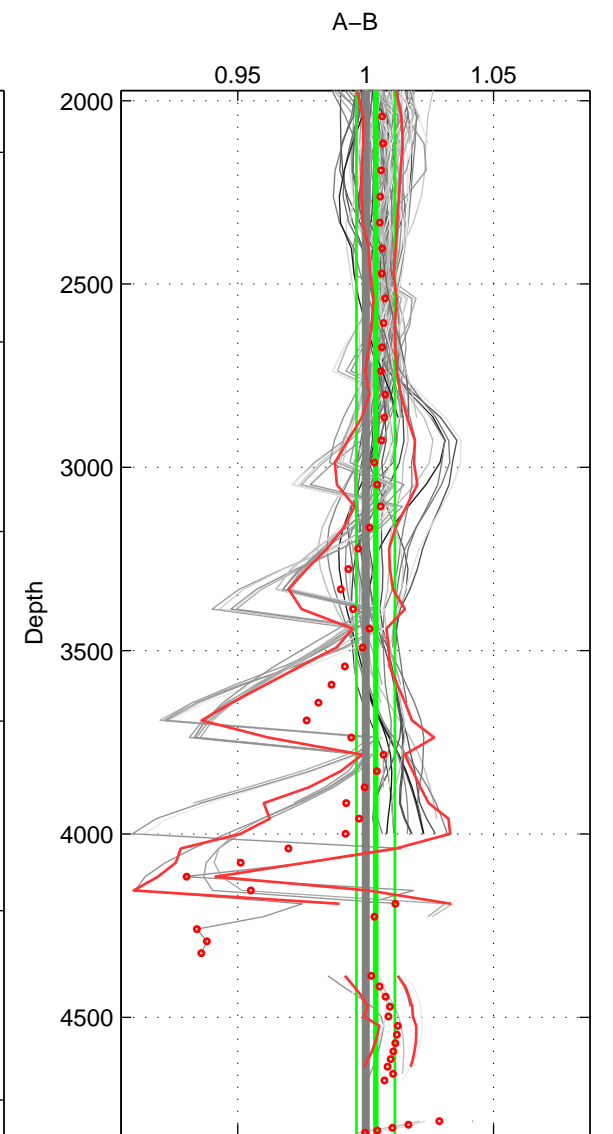

Cruise A (red). Date: Jan 1983 Cruisename: 221-316N19821201  
 Cruise B (blue). Date: May 1996 Cruisename: 249-33LK19960415

\*\*\* "Favourite" values are means of spaces 1 2 3.

	Offset	O.StDev	Ratio	R.Stdev	Rating
SIGMA:	0.450	1.915	1.002	0.007	5
THETA:	1.751	1.864	1.007	0.007	5
DEPTH:	1.061	1.941	1.004	0.008	5
FAV.:	1.087	1.906	1.004	0.007	5

Profiles of A: 13  
 Profiles of B: 39  
 Diff profs : 96  
 WMoffset (A-B): 0.44993  
 WMoffset stdev: 1.9146  
 WMratio (A/B): 1.0016  
 WMratio stdev: 0.007453

Quality (1-5): 5

Profiles of A: 13  
 Profiles of B: 39  
 Diff profs : 96  
 WMoffset (A-B): 1.7513  
 WMoffset stdev: 1.8637  
 WMratio (A/B): 1.007  
 WMratio stdev: 0.0074341

Quality (1-5): 5

Profiles of A: 13  
 Profiles of B: 39  
 Diff profs : 96  
 WMoffset (A-B): 1.0606  
 WMoffset stdev: 1.9409  
 WMratio (A/B): 1.0039  
 WMratio stdev: 0.0075133

Quality (1-5): 5