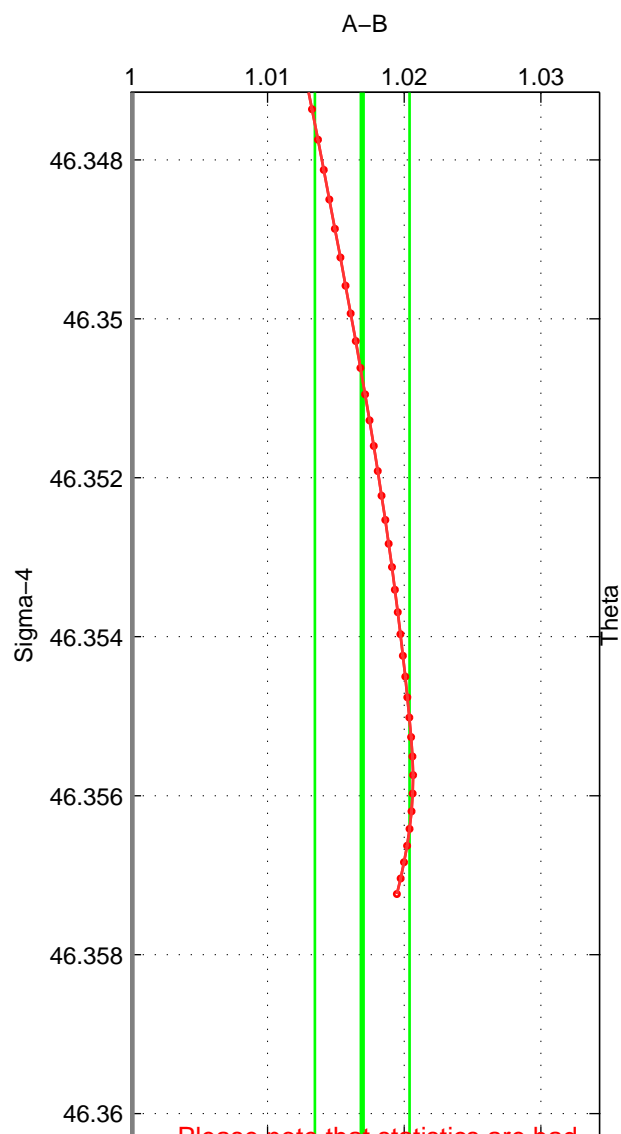

Cruise A (red). Date: May 2002 Cruisename: 51-32H120020505
 Cruise B (blue). Date: Aug 2004 Cruisename: 56-32H120040718

*** "Favourite" values are means of spaces 1 2 3.

	Offset	O.StDev	Ratio	R.Stdev	Rating
SIGMA:	4.808	0.944	1.017	0.003	2
THETA:	4.119	1.724	1.015	0.006	2
DEPTH:	8.121	1.267	1.029	0.005	2
FAV.:	5.683	1.312	1.020	0.005	2

Please note that statistics are bad.

Profiles of A: 3
 Profiles of B: 1
 Diff profs : 1
 WMoffset (A-B): 4.8082
 WMoffset stdev: 0.94363
 WMratio (A/B): 1.0169
 WMratio stdev: 0.0034621

Quality (1-5): 2

Please note that statistics are bad.

Profiles of A: 3
 Profiles of B: 1
 Diff profs : 1
 WMoffset (A-B): 4.1194
 WMoffset stdev: 1.7241
 WMratio (A/B): 1.0145
 WMratio stdev: 0.0060078

Quality (1-5): 2

Please note that statistics are bad.

Profiles of A: 3
 Profiles of B: 1
 Diff profs : 1
 WMoffset (A-B): 8.1211
 WMoffset stdev: 1.2668
 WMratio (A/B): 1.0287
 WMratio stdev: 0.004672

Quality (1-5): 2