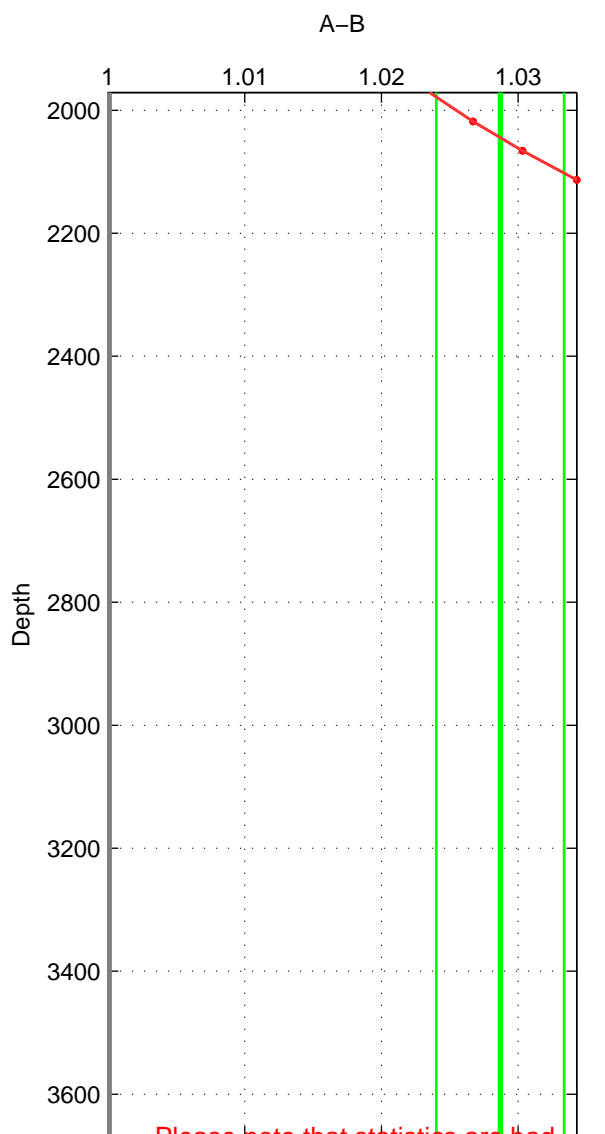

Cruise A (red). Date: May 2002 Cruisename: 51-32H120020505
 Cruise B (blue). Date: Aug 2004 Cruisename: 56-32H120040718

*** "Favourite" values are means of spaces 1 2 3.

	Offset	O.StDev	Ratio	R.Stdev	Rating
SIGMA:	4.808	0.944	1.017	0.003	2
THETA:	4.119	1.724	1.015	0.006	2
DEPTH:	8.121	1.267	1.029	0.005	2
FAV.:	5.683	1.312	1.020	0.005	2

Please note that statistics are bad.

Profiles of A: 3
 Profiles of B: 1
 Diff profs : 1
 WMoffset (A-B): 4.8082
 WMoffset stdev: 0.94363
 WMratio (A/B): 1.0169
 WMratio stdev: 0.0034621

Quality (1-5): 2

Please note that statistics are bad.

Profiles of A: 3
 Profiles of B: 1
 Diff profs : 1
 WMoffset (A-B): 4.1194
 WMoffset stdev: 1.7241
 WMratio (A/B): 1.0145
 WMratio stdev: 0.0060078

Quality (1-5): 2

Please note that statistics are bad.

Profiles of A: 3
 Profiles of B: 1
 Diff profs : 1
 WMoffset (A-B): 8.1211
 WMoffset stdev: 1.2668
 WMratio (A/B): 1.0287
 WMratio stdev: 0.004672

Quality (1-5): 2