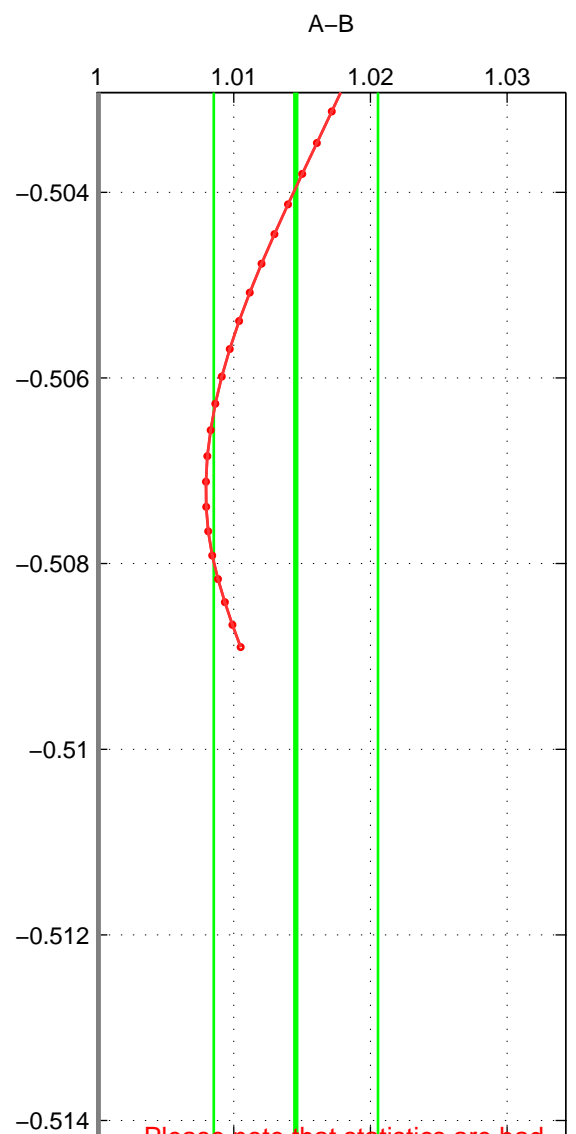

Cruise A (red). Date: May 2002 Cruisename: 51-32H120020505
 Cruise B (blue). Date: Aug 2004 Cruisename: 56-32H120040718

*** "Favourite" values are means of spaces 1 2 3.

	Offset	O.StDev	Ratio	R.Stdev	Rating
SIGMA:	4.808	0.944	1.017	0.003	2
THETA:	4.119	1.724	1.015	0.006	2
DEPTH:	8.121	1.267	1.029	0.005	2
FAV.:	5.683	1.312	1.020	0.005	2

Please note that statistics are bad.

Profiles of A: 3
 Profiles of B: 1
 Diff profs : 1
 WMoffset (A-B): 4.8082
 WMoffset stdev: 0.94363
 WMratio (A/B): 1.0169
 WMratio stdev: 0.0034621

Quality (1-5): 2

Please note that statistics are bad.

Profiles of A: 3
 Profiles of B: 1
 Diff profs : 1
 WMoffset (A-B): 4.1194
 WMoffset stdev: 1.7241
 WMratio (A/B): 1.0145
 WMratio stdev: 0.0060078

Quality (1-5): 2

Please note that statistics are bad.

Profiles of A: 3
 Profiles of B: 1
 Diff profs : 1
 WMoffset (A-B): 8.1211
 WMoffset stdev: 1.2668
 WMratio (A/B): 1.0287
 WMratio stdev: 0.004672

Quality (1-5): 2