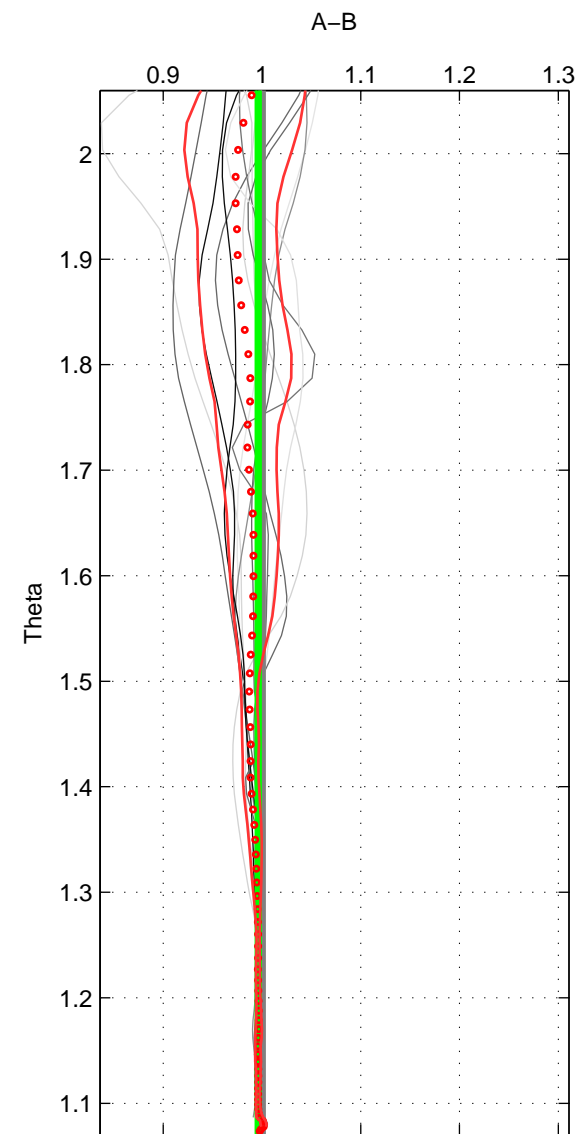

Cruise A (red). Date: Mar 2005 Cruisename: 604-49NZ20050228

Cruise B (blue). Date: Jul 2011 Cruisename: 626-49RY20110515

*** "Favourite" values are means of spaces 1 2 3.

	Offset	O.StDev	Ratio	R.Stdev	Rating
SIGMA:	-0.936	0.420	0.993	0.003	5
THETA:	-0.551	0.369	0.996	0.002	5
DEPTH:	-0.317	0.758	0.998	0.005	5
FAV. :	-0.601	0.516	0.996	0.003	5

Profiles of A: 3
 Profiles of B: 12
 Diff profs : 12
 WMoffset (A-B): -0.93561
 WMoffset stdev: 0.42011
 WMratio (A/B): 0.99348
 WMratio stdev: 0.0028278

Quality (1-5): 5

Profiles of A: 3
 Profiles of B: 12
 Diff profs : 12
 WMoffset (A-B): -0.55087
 WMoffset stdev: 0.36883
 WMratio (A/B): 0.99627
 WMratio stdev: 0.0024259

Quality (1-5): 5

Profiles of A: 3
 Profiles of B: 12
 Diff profs : 12
 WMoffset (A-B): -0.31748
 WMoffset stdev: 0.75766
 WMratio (A/B): 0.99806
 WMratio stdev: 0.0046845

Quality (1-5): 5