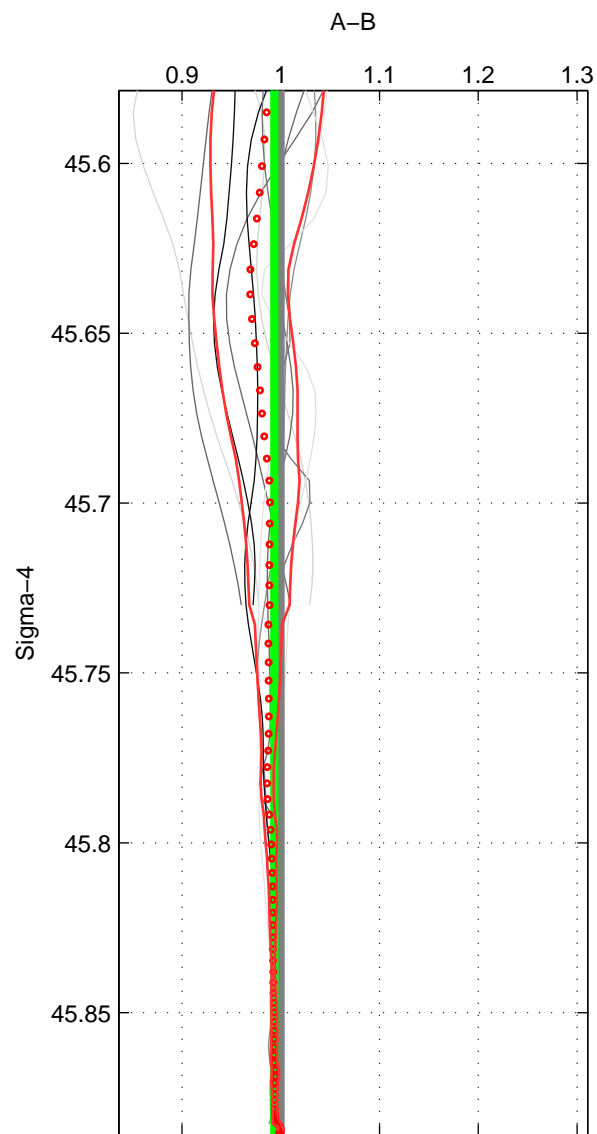

Cruise A (red). Date: Mar 2005 Cruisename: 604-49NZ20050228

Cruise B (blue). Date: Jul 2011 Cruisename: 626-49RY20110515

*** "Favourite" values are means of spaces 1 2 3.

	Offset	O.StDev	Ratio	R.Stdev	Rating
SIGMA:	-0.936	0.420	0.993	0.003	5
THETA:	-0.551	0.369	0.996	0.002	5
DEPTH:	-0.317	0.758	0.998	0.005	5
FAV. :	-0.601	0.516	0.996	0.003	5

Profiles of A: 3
 Profiles of B: 12
 Diff profs : 12
 WMoffset (A-B): -0.93561
 WMoffset stdev: 0.42011
 WMratio (A/B): 0.99348
 WMratio stdev: 0.0028278

Quality (1-5): 5

Profiles of A: 3
 Profiles of B: 12
 Diff profs : 12
 WMoffset (A-B): -0.55087
 WMoffset stdev: 0.36883
 WMratio (A/B): 0.99627
 WMratio stdev: 0.0024259

Quality (1-5): 5

Profiles of A: 3
 Profiles of B: 12
 Diff profs : 12
 WMoffset (A-B): -0.31748
 WMoffset stdev: 0.75766
 WMratio (A/B): 0.99806
 WMratio stdev: 0.0046845

Quality (1-5): 5