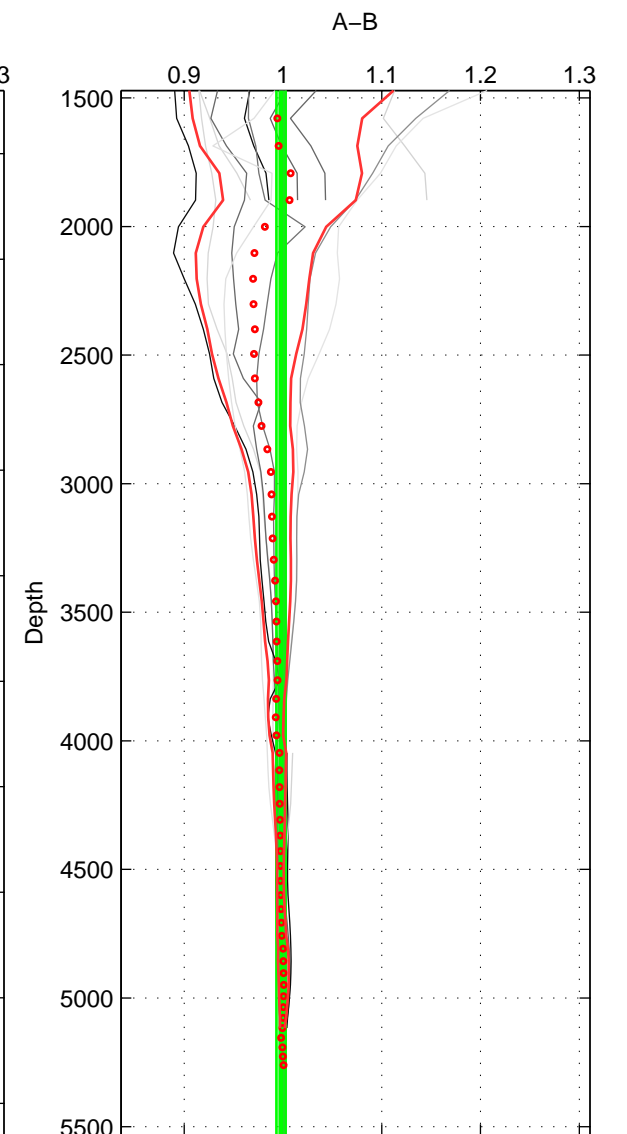

Cruise A (red). Date: Mar 2005 Cruisename: 604-49NZ20050228

Cruise B (blue). Date: Jul 2011 Cruisename: 626-49RY20110515

*** "Favourite" values are means of spaces 1 2 3.

	Offset	O.StDev	Ratio	R.Stdev	Rating
SIGMA:	-0.936	0.420	0.993	0.003	5
THETA:	-0.551	0.369	0.996	0.002	5
DEPTH:	-0.317	0.758	0.998	0.005	5
FAV. :	-0.601	0.516	0.996	0.003	5

Profiles of A: 3
 Profiles of B: 12
 Diff profs : 12
 WMoffset (A-B): -0.93561
 WMoffset stdev: 0.42011
 WMratio (A/B): 0.99348
 WMratio stdev: 0.0028278

Quality (1-5): 5

Profiles of A: 3
 Profiles of B: 12
 Diff profs : 12
 WMoffset (A-B): -0.55087
 WMoffset stdev: 0.36883
 WMratio (A/B): 0.99627
 WMratio stdev: 0.0024259

Quality (1-5): 5

Profiles of A: 3
 Profiles of B: 12
 Diff profs : 12
 WMoffset (A-B): -0.31748
 WMoffset stdev: 0.75766
 WMratio (A/B): 0.99806
 WMratio stdev: 0.0046845

Quality (1-5): 5