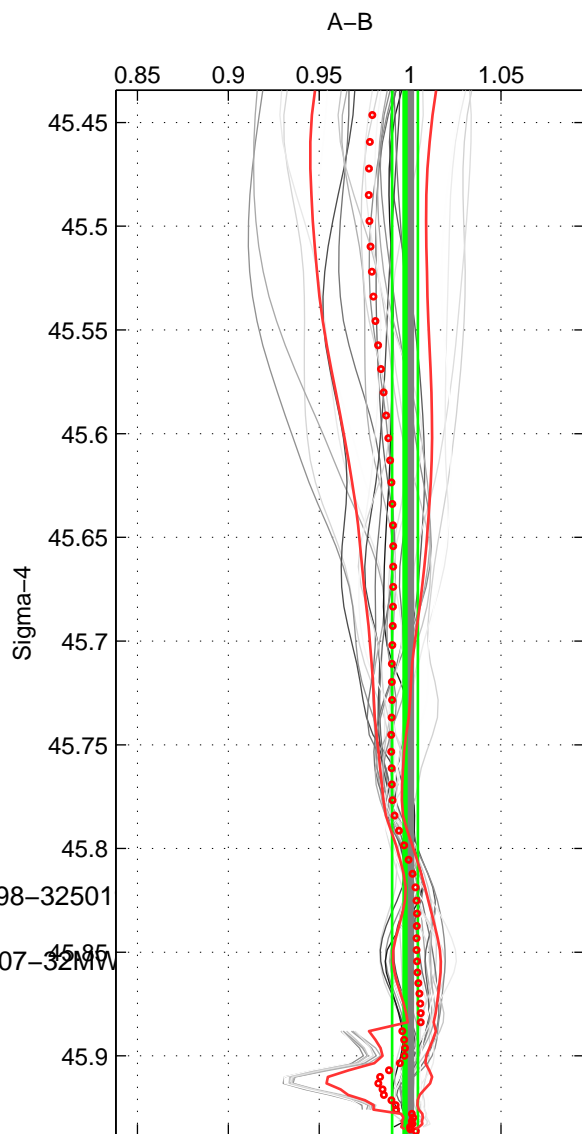

Cruise A (red). Date: Aug 1993 Cruisename: 498-32501  
 Cruise B (blue). Date: Mar 1989 Cruisename: 507-32501

\*\*\* "Favourite" values are means of spaces 1 2 3.

	Offset	O.StDev	Ratio	R.Stdev	Rating
SIGMA:	-0.497	1.024	0.997	0.007	5
THETA:	-1.035	1.180	0.995	0.006	5
DEPTH:	-2.167	1.353	0.988	0.008	5
FAV. :	-1.233	1.186	0.993	0.007	5

Profiles of A: 10  
 Profiles of B: 4  
 Diff profs : 33  
 WMoffset (A-B): -0.49698  
 WMoffset stdev: 1.0243  
 WMratio (A/B): 0.99716  
 WMratio stdev: 0.0071308

Quality (1-5): 5

Profiles of A: 10  
 Profiles of B: 4  
 Diff profs : 33  
 WMoffset (A-B): -1.0348  
 WMoffset stdev: 1.1803  
 WMratio (A/B): 0.99486  
 WMratio stdev: 0.0056721

Quality (1-5): 5

Profiles of A: 10  
 Profiles of B: 4  
 Diff profs : 33  
 WMoffset (A-B): -2.1673  
 WMoffset stdev: 1.3528  
 WMratio (A/B): 0.98839  
 WMratio stdev: 0.0076345

Quality (1-5): 5