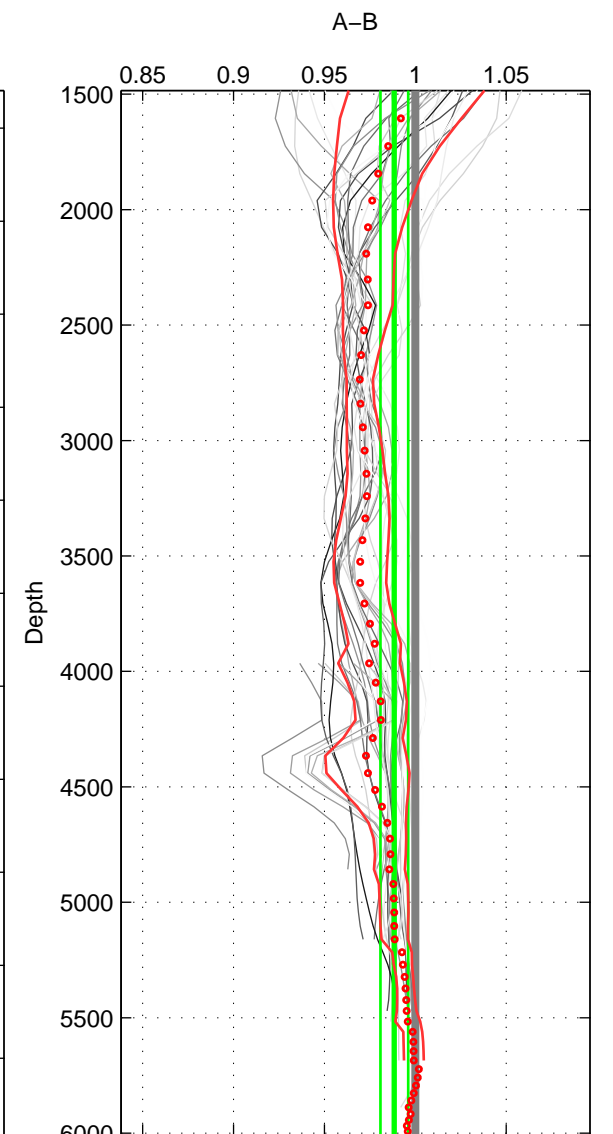

Cruise A (red). Date: Aug 1993 Cruisename: 498-32501  
 Cruise B (blue). Date: Mar 1989 Cruisename: 507-32501

\*\*\* "Favourite" values are means of spaces 1 2 3.

	Offset	O.StDev	Ratio	R.Stdev	Rating
SIGMA:	-0.497	1.024	0.997	0.007	5
THETA:	-1.035	1.180	0.995	0.006	5
DEPTH:	-2.167	1.353	0.988	0.008	5
FAV. :	-1.233	1.186	0.993	0.007	5

Profiles of A: 10  
 Profiles of B: 4  
 Diff profs : 33  
 WMoffset (A-B): -0.49698  
 WMoffset stdev: 1.0243  
 WMratio (A/B): 0.99716  
 WMratio stdev: 0.0071308

Quality (1-5): 5

Profiles of A: 10  
 Profiles of B: 4  
 Diff profs : 33  
 WMoffset (A-B): -1.0348  
 WMoffset stdev: 1.1803  
 WMratio (A/B): 0.99486  
 WMratio stdev: 0.0056721

Quality (1-5): 5

Profiles of A: 10  
 Profiles of B: 4  
 Diff profs : 33  
 WMoffset (A-B): -2.1673  
 WMoffset stdev: 1.3528  
 WMratio (A/B): 0.98839  
 WMratio stdev: 0.0076345

Quality (1-5): 5