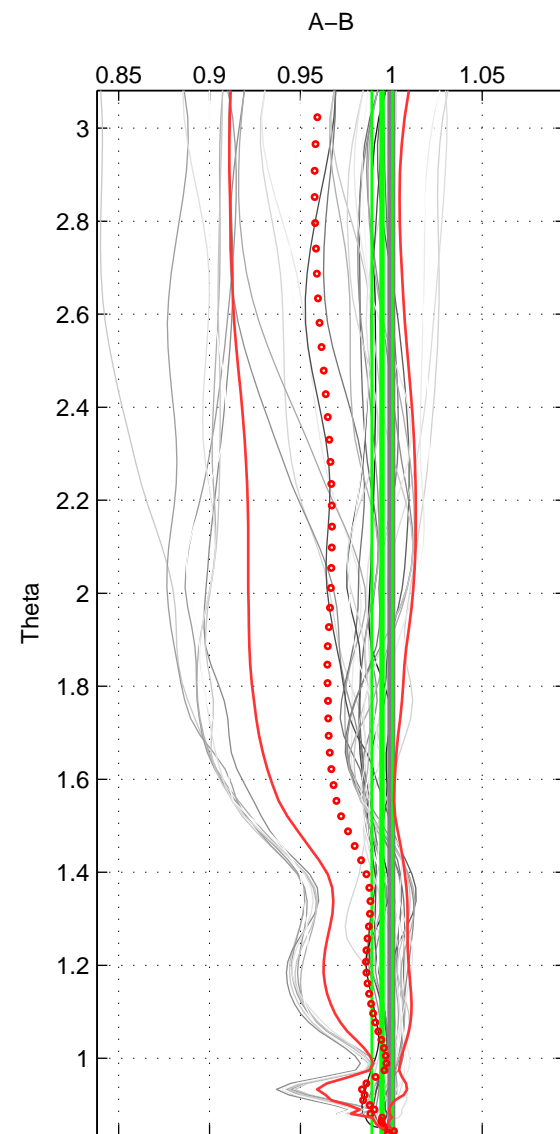

Cruise A (red). Date: Aug 1993 Cruisename: 498-32501  
 Cruise B (blue). Date: Mar 1989 Cruisename: 507-32501

\*\*\* "Favourite" values are means of spaces 1 2 3.

	Offset	O.StDev	Ratio	R.Stdev	Rating
SIGMA:	-0.497	1.024	0.997	0.007	5
THETA:	-1.035	1.180	0.995	0.006	5
DEPTH:	-2.167	1.353	0.988	0.008	5
FAV. :	-1.233	1.186	0.993	0.007	5

Profiles of A: 10  
 Profiles of B: 4  
 Diff profs : 33  
 WMoffset (A-B): -0.49698  
 WMoffset stdev: 1.0243  
 WMratio (A/B): 0.99716  
 WMratio stdev: 0.0071308

Quality (1-5): 5

Profiles of A: 10  
 Profiles of B: 4  
 Diff profs : 33  
 WMoffset (A-B): -1.0348  
 WMoffset stdev: 1.1803  
 WMratio (A/B): 0.99486  
 WMratio stdev: 0.0056721

Quality (1-5): 5

Profiles of A: 10  
 Profiles of B: 4  
 Diff profs : 33  
 WMoffset (A-B): -2.1673  
 WMoffset stdev: 1.3528  
 WMratio (A/B): 0.98839  
 WMratio stdev: 0.0076345

Quality (1-5): 5