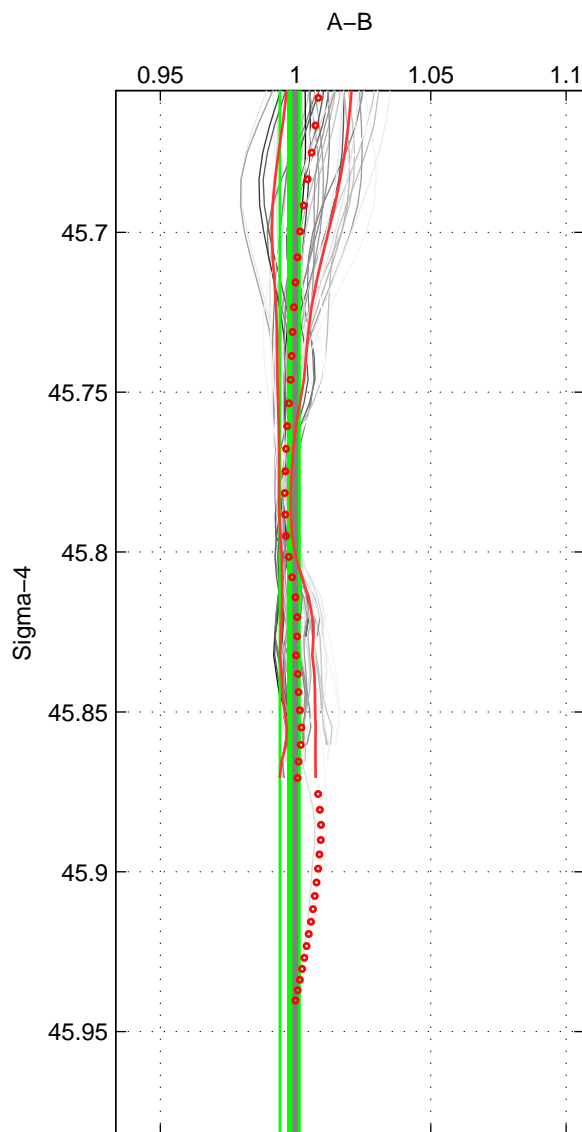

Cruise A (red). Date: Mar 2010 Cruisename: 256-33RO20100308

Cruise B (blue). Date: Nov 2003 Cruisename: 282-49NZ20031106

*** "Favourite" values are means of spaces 1 3.

	Offset	O.StDev	Ratio	R.Stdev	Rating
SIGMA:	-0.489	0.826	0.998	0.004	5
THETA:	-0.230	0.906	0.999	0.004	4
DEPTH:	0.623	1.825	1.003	0.008	5
FAV. :	0.067	1.325	1.000	0.006	5

Profiles of A: 8
 Profiles of B: 8
 Diff profs : 46
 WMoffset (A-B): -0.48854
 WMoffset stdev: 0.82589
 WMratio (A/B): 0.99784
 WMratio stdev: 0.0036168

Quality (1-5): 5

Profiles of A: 8
 Profiles of B: 8
 Diff profs : 46
 WMoffset (A-B): -0.23044
 WMoffset stdev: 0.90565
 WMratio (A/B): 0.999
 WMratio stdev: 0.0039328

Quality (1-5): 4

Profiles of A: 8
 Profiles of B: 8
 Diff profs : 46
 WMoffset (A-B): 0.62307
 WMoffset stdev: 1.8246
 WMratio (A/B): 1.0026
 WMratio stdev: 0.0079159

Quality (1-5): 5