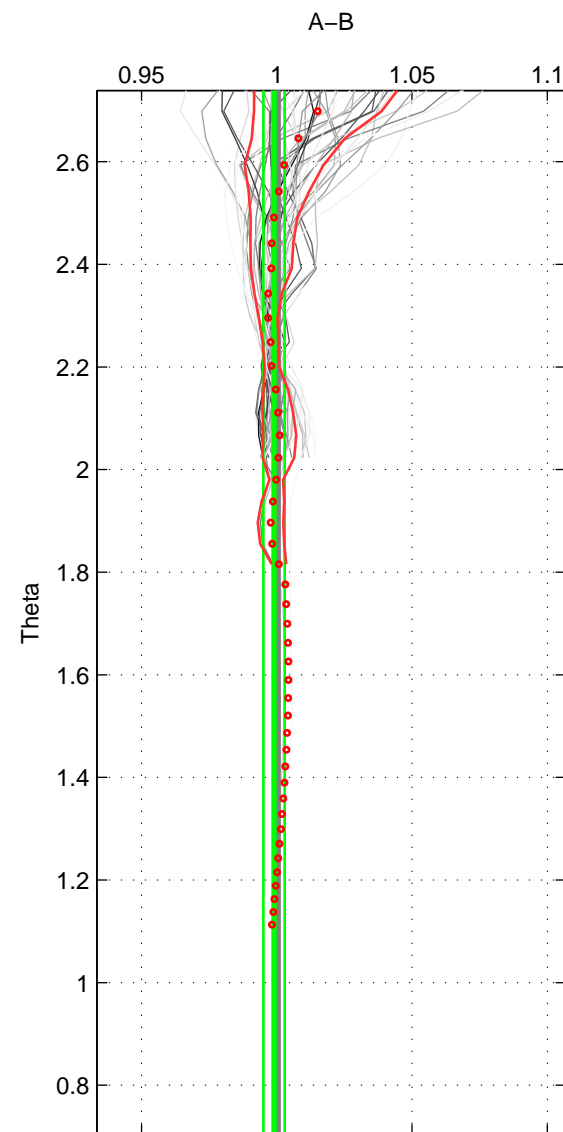

Cruise A (red). Date: Mar 2010 Cruisename: 256-33RO20100308

Cruise B (blue). Date: Nov 2003 Cruisename: 282-49NZ20031106

*** "Favourite" values are means of spaces 1 3.

	Offset	O.StDev	Ratio	R.Stdev	Rating
SIGMA:	-0.489	0.826	0.998	0.004	5
THETA:	-0.230	0.906	0.999	0.004	4
DEPTH:	0.623	1.825	1.003	0.008	5
FAV. :	0.067	1.325	1.000	0.006	5

Profiles of A: 8
 Profiles of B: 8
 Diff profs : 46
 WMoffset (A-B): -0.48854
 WMoffset stdev: 0.82589
 WMratio (A/B): 0.99784
 WMratio stdev: 0.0036168

Quality (1-5): 5

Profiles of A: 8
 Profiles of B: 8
 Diff profs : 46
 WMoffset (A-B): -0.23044
 WMoffset stdev: 0.90565
 WMratio (A/B): 0.999
 WMratio stdev: 0.0039328

Quality (1-5): 4

Profiles of A: 8
 Profiles of B: 8
 Diff profs : 46
 WMoffset (A-B): 0.62307
 WMoffset stdev: 1.8246
 WMratio (A/B): 1.0026
 WMratio stdev: 0.0079159

Quality (1-5): 5