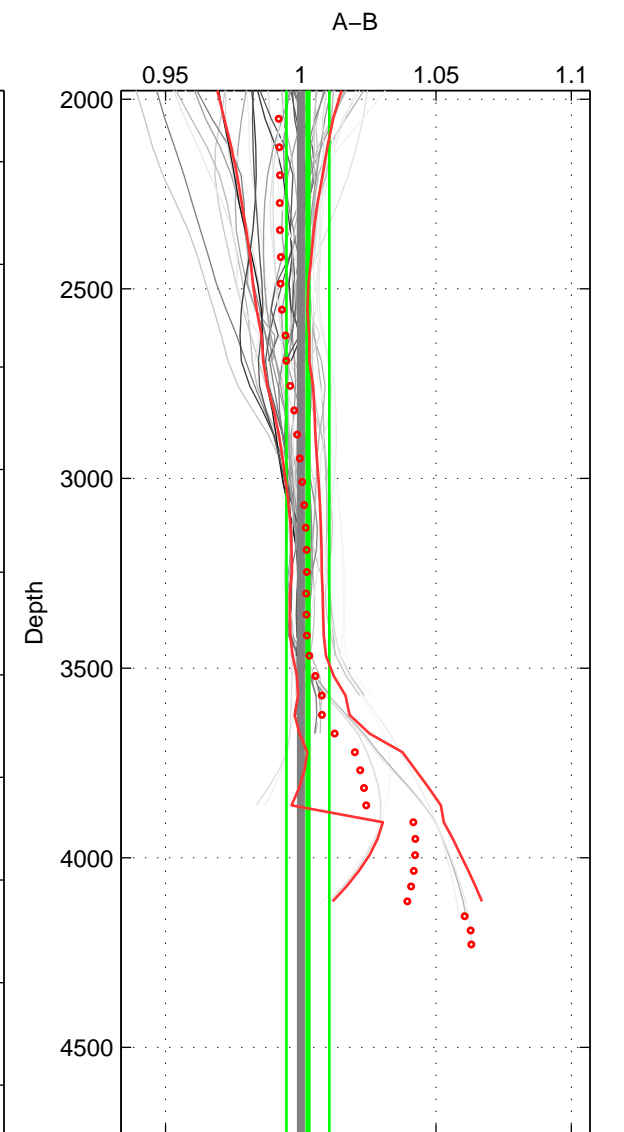

Cruise A (red). Date: Mar 2010 Cruisename: 256-33RO20100308

Cruise B (blue). Date: Nov 2003 Cruisename: 282-49NZ20031106

*** "Favourite" values are means of spaces 1 3.

	Offset	O.StDev	Ratio	R.Stdev	Rating
SIGMA:	-0.489	0.826	0.998	0.004	5
THETA:	-0.230	0.906	0.999	0.004	4
DEPTH:	0.623	1.825	1.003	0.008	5
FAV. :	0.067	1.325	1.000	0.006	5

Profiles of A: 8
 Profiles of B: 8
 Diff profs : 46
 WMoffset (A-B): -0.48854
 WMoffset stdev: 0.82589
 WMratio (A/B): 0.99784
 WMratio stdev: 0.0036168

Quality (1-5): 5

Profiles of A: 8
 Profiles of B: 8
 Diff profs : 46
 WMoffset (A-B): -0.23044
 WMoffset stdev: 0.90565
 WMratio (A/B): 0.999
 WMratio stdev: 0.0039328

Quality (1-5): 4

Profiles of A: 8
 Profiles of B: 8
 Diff profs : 46
 WMoffset (A-B): 0.62307
 WMoffset stdev: 1.8246
 WMratio (A/B): 1.0026
 WMratio stdev: 0.0079159

Quality (1-5): 5