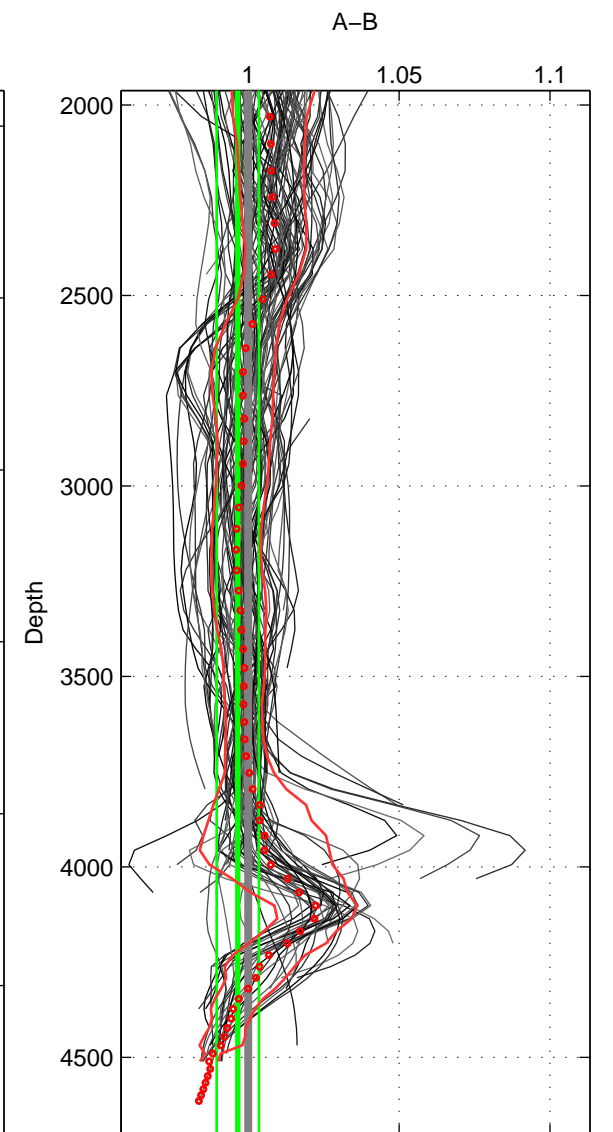

Cruise A (red). Date: Jun 2003 Cruisename: 132-06BE20030525
 Cruise B (blue). Date: Sep 1995 Cruisename: 269-35LU19950909

*** "Favourite" values are means of spaces 1 2 3.

	Offset	O.StDev	Ratio	R.Stdev	Rating
SIGMA:	-1.369	1.785	0.995	0.007	5
THETA:	-2.246	1.172	0.991	0.005	5
DEPTH:	-0.912	1.666	0.997	0.007	5
FAV. :	-1.509	1.541	0.994	0.006	5

Profiles of A: 32
 Profiles of B: 27
 Diff profs : 98
 WMoffset (A-B): -1.3685
 WMoffset stdev: 1.7846
 WMratio (A/B): 0.99471
 WMratio stdev: 0.0074223

Quality (1-5): 5

Profiles of A: 32
 Profiles of B: 27
 Diff profs : 98
 WMoffset (A-B): -2.2455
 WMoffset stdev: 1.1716
 WMratio (A/B): 0.99077
 WMratio stdev: 0.0050272

Quality (1-5): 5

Profiles of A: 32
 Profiles of B: 27
 Diff profs : 98
 WMoffset (A-B): -0.91184
 WMoffset stdev: 1.6658
 WMratio (A/B): 0.99652
 WMratio stdev: 0.0069835

Quality (1-5): 5