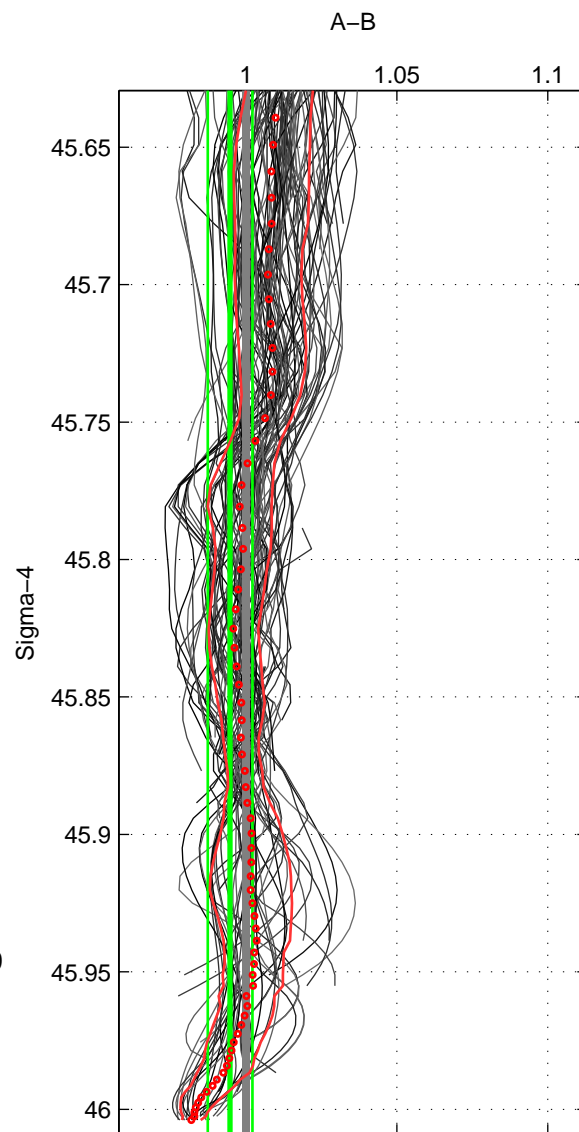

Cruise A (red). Date: Jun 2003 Cruisename: 132-06BE20030525
 Cruise B (blue). Date: Sep 1995 Cruisename: 269-35LU19950909

*** "Favourite" values are means of spaces 1 2 3.

	Offset	O.StDev	Ratio	R.Stdev	Rating
SIGMA:	-1.369	1.785	0.995	0.007	5
THETA:	-2.246	1.172	0.991	0.005	5
DEPTH:	-0.912	1.666	0.997	0.007	5
FAV. :	-1.509	1.541	0.994	0.006	5

Profiles of A: 32
 Profiles of B: 27
 Diff profs : 98
 WMoffset (A-B): -1.3685
 WMoffset stdev: 1.7846
 WMratio (A/B): 0.99471
 WMratio stdev: 0.0074223

Quality (1-5): 5

Profiles of A: 32
 Profiles of B: 27
 Diff profs : 98
 WMoffset (A-B): -2.2455
 WMoffset stdev: 1.1716
 WMratio (A/B): 0.99077
 WMratio stdev: 0.0050272

Quality (1-5): 5

Profiles of A: 32
 Profiles of B: 27
 Diff profs : 98
 WMoffset (A-B): -0.91184
 WMoffset stdev: 1.6658
 WMratio (A/B): 0.99652
 WMratio stdev: 0.0069835

Quality (1-5): 5