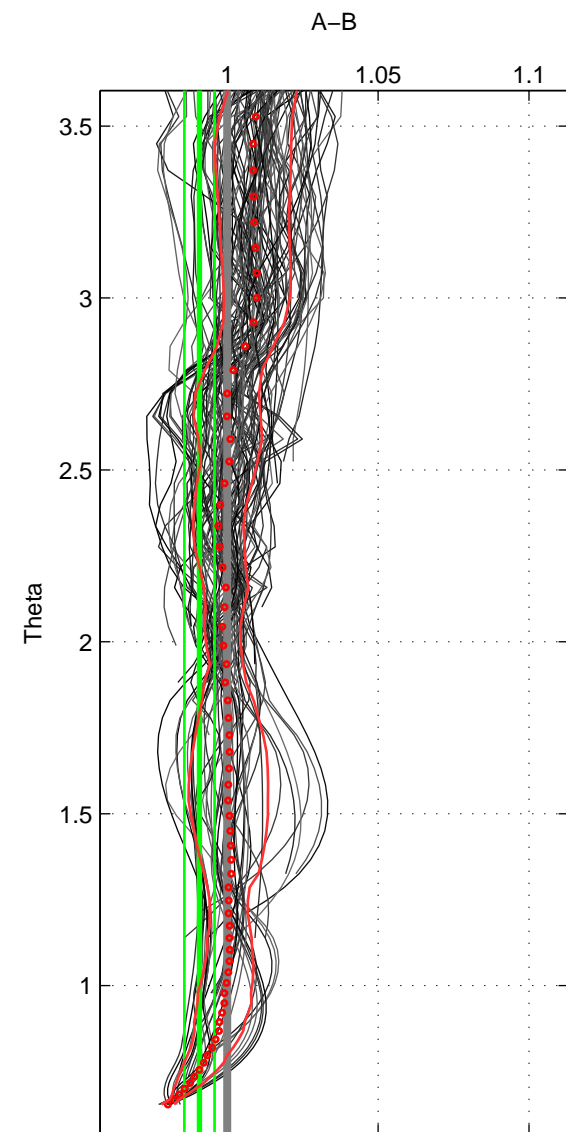

Cruise A (red). Date: Jun 2003 Cruisename: 132-06BE20030525
 Cruise B (blue). Date: Sep 1995 Cruisename: 269-35LU19950909

*** "Favourite" values are means of spaces 1 2 3.

	Offset	O.StDev	Ratio	R.Stdev	Rating
SIGMA:	-1.369	1.785	0.995	0.007	5
THETA:	-2.246	1.172	0.991	0.005	5
DEPTH:	-0.912	1.666	0.997	0.007	5
FAV. :	-1.509	1.541	0.994	0.006	5

Profiles of A: 32
 Profiles of B: 27
 Diff profs : 98
 WMoffset (A-B): -1.3685
 WMoffset stdev: 1.7846
 WMratio (A/B): 0.99471
 WMratio stdev: 0.0074223

Quality (1-5): 5

Profiles of A: 32
 Profiles of B: 27
 Diff profs : 98
 WMoffset (A-B): -2.2455
 WMoffset stdev: 1.1716
 WMratio (A/B): 0.99077
 WMratio stdev: 0.0050272

Quality (1-5): 5

Profiles of A: 32
 Profiles of B: 27
 Diff profs : 98
 WMoffset (A-B): -0.91184
 WMoffset stdev: 1.6658
 WMratio (A/B): 0.99652
 WMratio stdev: 0.0069835

Quality (1-5): 5