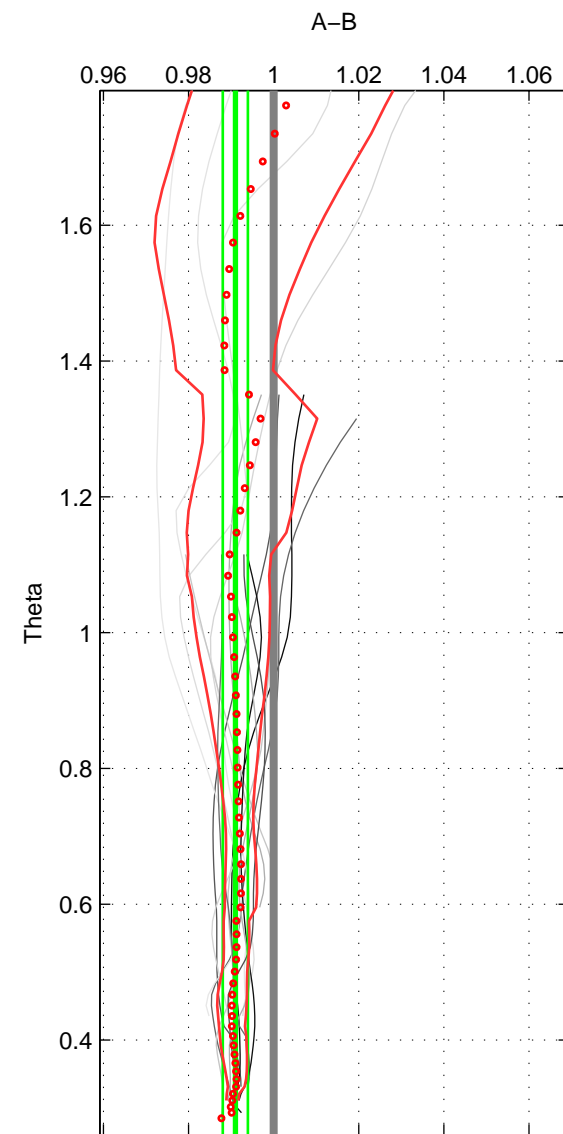

Cruise A (red). Date: Oct 2007 Cruisename: 128-06AQ20071128  
 Cruise B (blue). Date: Nov 2004 Cruisename: 322-90AV20041104

\*\*\* "Favourite" values are means of spaces 1 2.

	Offset	O.StDev	Ratio	R.Stdev	Rating
SIGMA:	-1.251	0.787	0.994	0.004	4
THETA:	-1.886	0.628	0.991	0.003	4
DEPTH:	-3.484	1.861	0.983	0.009	3
FAV. :	-1.568	0.708	0.993	0.003	4

Profiles of A: 3  
 Profiles of B: 9  
 Diff profs : 14  
 WMoffset (A-B): -1.2506  
 WMoffset stdev: 0.7874  
 WMratio (A/B): 0.99402  
 WMratio stdev: 0.0037356

Quality (1-5): 4

Profiles of A: 3  
 Profiles of B: 9  
 Diff profs : 14  
 WMoffset (A-B): -1.886  
 WMoffset stdev: 0.62803  
 WMratio (A/B): 0.99102  
 WMratio stdev: 0.0029544

Quality (1-5): 4

Profiles of A: 3  
 Profiles of B: 9  
 Diff profs : 14  
 WMoffset (A-B): -3.4837  
 WMoffset stdev: 1.8609  
 WMratio (A/B): 0.98333  
 WMratio stdev: 0.0088599

Quality (1-5): 3