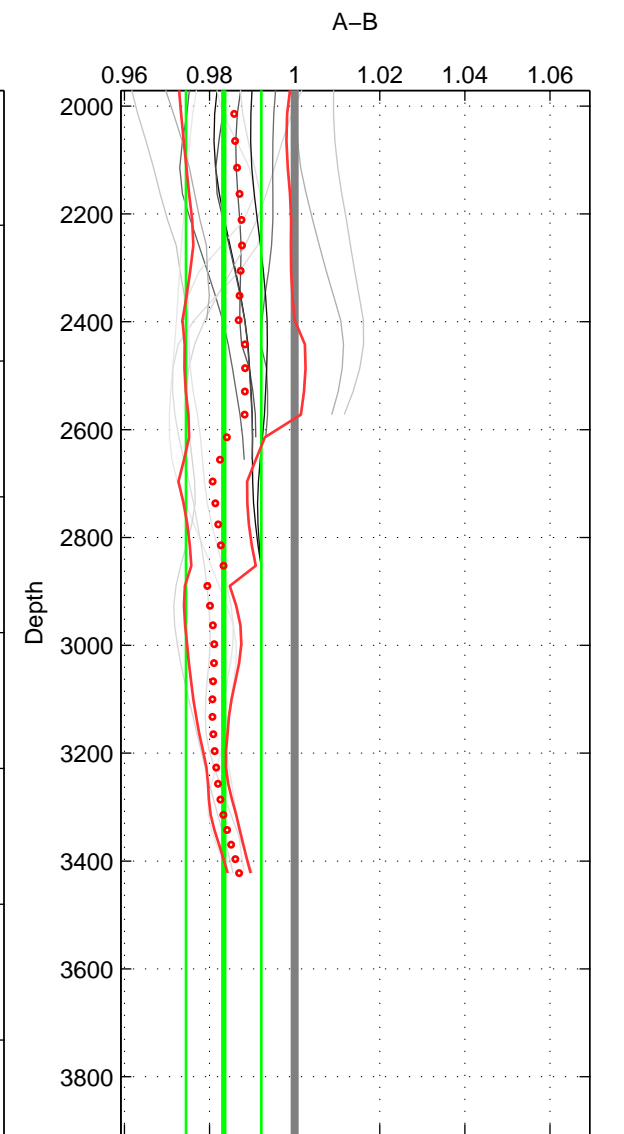

Cruise A (red). Date: Oct 2007 Cruisename: 128-06AQ20071128  
 Cruise B (blue). Date: Nov 2004 Cruisename: 322-90AV20041104

\*\*\* "Favourite" values are means of spaces 1 2.

	Offset	O.StDev	Ratio	R.Stdev	Rating
SIGMA:	-1.251	0.787	0.994	0.004	4
THETA:	-1.886	0.628	0.991	0.003	4
DEPTH:	-3.484	1.861	0.983	0.009	3
FAV. :	-1.568	0.708	0.993	0.003	4

Profiles of A: 3  
 Profiles of B: 9  
 Diff profs : 14  
 WMoffset (A-B): -1.2506  
 WMoffset stdev: 0.7874  
 WMratio (A/B): 0.99402  
 WMratio stdev: 0.0037356

Quality (1-5): 4

Profiles of A: 3  
 Profiles of B: 9  
 Diff profs : 14  
 WMoffset (A-B): -1.886  
 WMoffset stdev: 0.62803  
 WMratio (A/B): 0.99102  
 WMratio stdev: 0.0029544

Quality (1-5): 4

Profiles of A: 3  
 Profiles of B: 9  
 Diff profs : 14  
 WMoffset (A-B): -3.4837  
 WMoffset stdev: 1.8609  
 WMratio (A/B): 0.98333  
 WMratio stdev: 0.0088599

Quality (1-5): 3