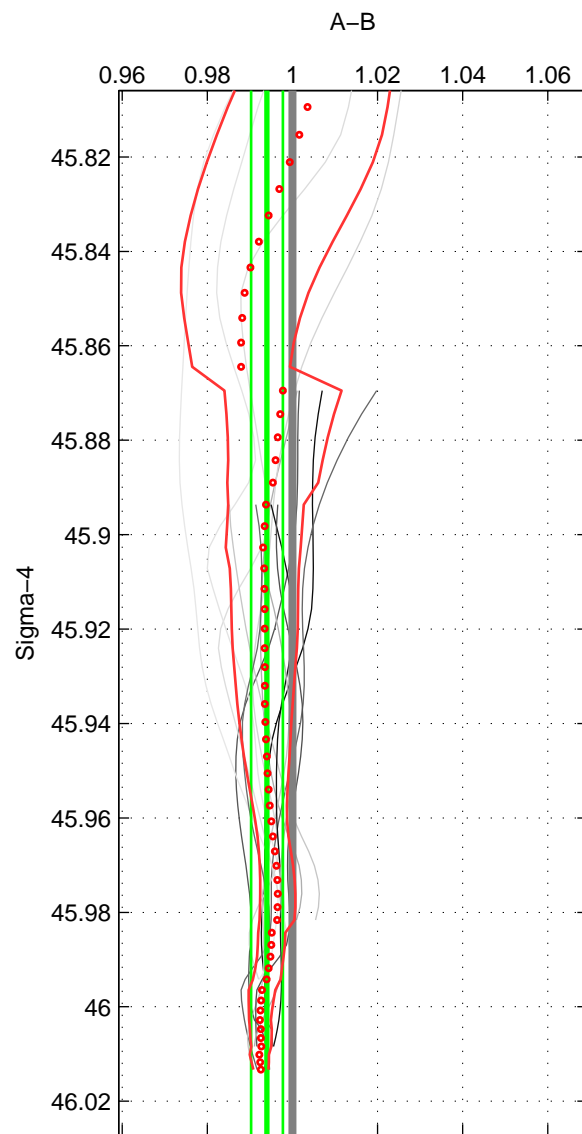

Cruise A (red). Date: Oct 2007 Cruisename: 128-06AQ20071128  
 Cruise B (blue). Date: Nov 2004 Cruisename: 322-90AV20041104

\*\*\* "Favourite" values are means of spaces 1 2.

	Offset	O.StDev	Ratio	R.Stdev	Rating
SIGMA:	-1.251	0.787	0.994	0.004	4
THETA:	-1.886	0.628	0.991	0.003	4
DEPTH:	-3.484	1.861	0.983	0.009	3
FAV. :	-1.568	0.708	0.993	0.003	4

Profiles of A: 3  
 Profiles of B: 9  
 Diff profs : 14  
 WMoffset (A-B): -1.2506  
 WMoffset stdev: 0.7874  
 WMratio (A/B): 0.99402  
 WMratio stdev: 0.0037356

Quality (1-5): 4

Profiles of A: 3  
 Profiles of B: 9  
 Diff profs : 14  
 WMoffset (A-B): -1.886  
 WMoffset stdev: 0.62803  
 WMratio (A/B): 0.99102  
 WMratio stdev: 0.0029544

Quality (1-5): 4

Profiles of A: 3  
 Profiles of B: 9  
 Diff profs : 14  
 WMoffset (A-B): -3.4837  
 WMoffset stdev: 1.8609  
 WMratio (A/B): 0.98333  
 WMratio stdev: 0.0088599

Quality (1-5): 3