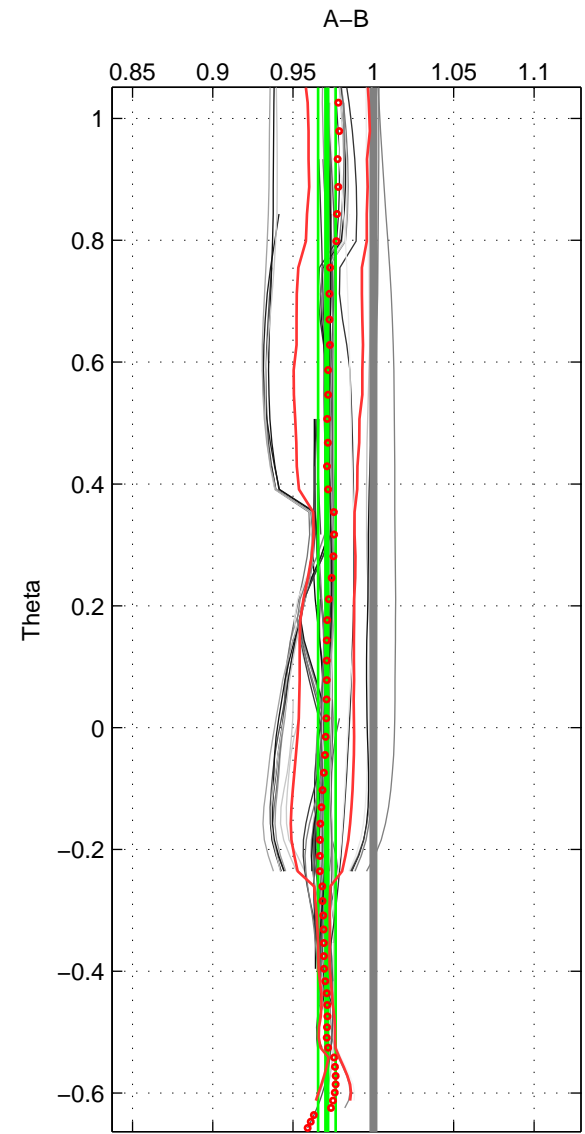

Cruise A (red). Date: Apr 2008 Cruisename: 339-09AR20080322  
 Cruise B (blue). Date: Feb 2002 Cruisename: 387-61TG20020206

\*\*\* "Favourite" values are means of spaces 1 2 3.

	Offset	O.StDev	Ratio	R.Stdev	Rating
SIGMA:	-1.659	0.801	0.991	0.004	5
THETA:	-7.038	1.366	0.971	0.005	5
DEPTH:	-11.502	4.839	0.952	0.020	5
FAV.:	-6.733	2.335	0.971	0.010	5

Profiles of A: 16  
 Profiles of B: 6  
 Diff profs : 50  
 WMoffset (A-B): -1.6588  
 WMoffset stdev: 0.80053  
 WMratio (A/B): 0.99113  
 WMratio stdev: 0.0041683

Quality (1-5): 5

Profiles of A: 16  
 Profiles of B: 6  
 Diff profs : 50  
 WMoffset (A-B): -7.0384  
 WMoffset stdev: 1.3665  
 WMratio (A/B): 0.97103  
 WMratio stdev: 0.0054604

Quality (1-5): 5

Profiles of A: 16  
 Profiles of B: 6  
 Diff profs : 50  
 WMoffset (A-B): -11.5021  
 WMoffset stdev: 4.8394  
 WMratio (A/B): 0.95182  
 WMratio stdev: 0.019883

Quality (1-5): 5