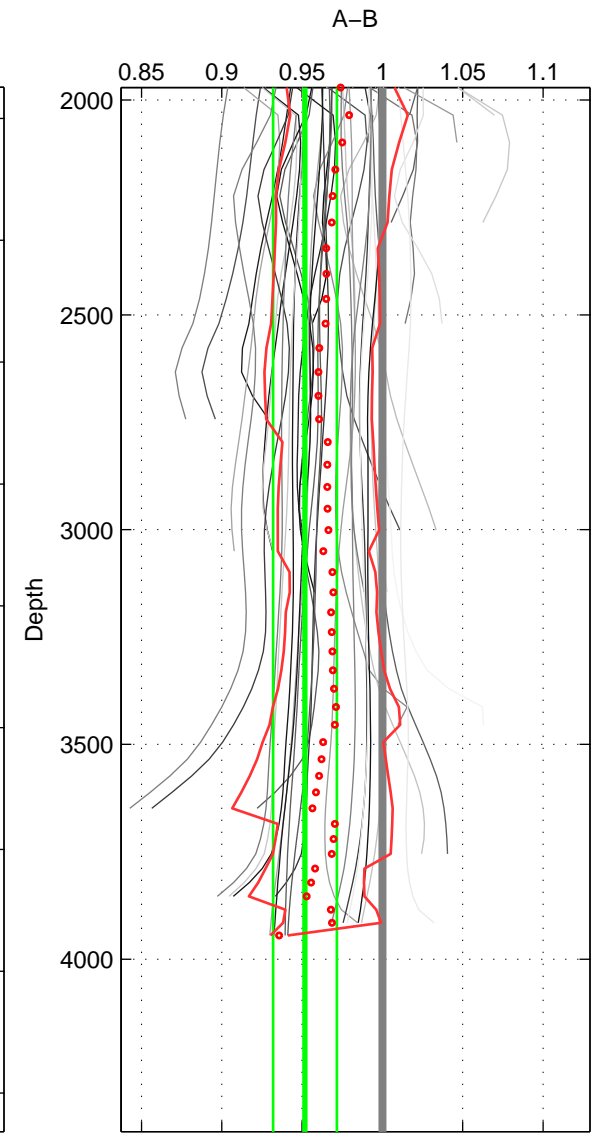

Cruise A (red). Date: Apr 2008 Cruisename: 339-09AR20080322  
 Cruise B (blue). Date: Feb 2002 Cruisename: 387-61TG20020206

\*\*\* "Favourite" values are means of spaces 1 2 3.

	Offset	O.StDev	Ratio	R.Stdev	Rating
SIGMA:	-1.659	0.801	0.991	0.004	5
THETA:	-7.038	1.366	0.971	0.005	5
DEPTH:	-11.502	4.839	0.952	0.020	5
FAV.:	-6.733	2.335	0.971	0.010	5

Profiles of A: 16  
 Profiles of B: 6  
 Diff profs : 50  
 WMoffset (A-B): -1.6588  
 WMoffset stdev: 0.80053  
 WMratio (A/B): 0.99113  
 WMratio stdev: 0.0041683

Quality (1-5): 5

Profiles of A: 16  
 Profiles of B: 6  
 Diff profs : 50  
 WMoffset (A-B): -7.0384  
 WMoffset stdev: 1.3665  
 WMratio (A/B): 0.97103  
 WMratio stdev: 0.0054604

Quality (1-5): 5

Profiles of A: 16  
 Profiles of B: 6  
 Diff profs : 50  
 WMoffset (A-B): -11.5021  
 WMoffset stdev: 4.8394  
 WMratio (A/B): 0.95182  
 WMratio stdev: 0.019883

Quality (1-5): 5