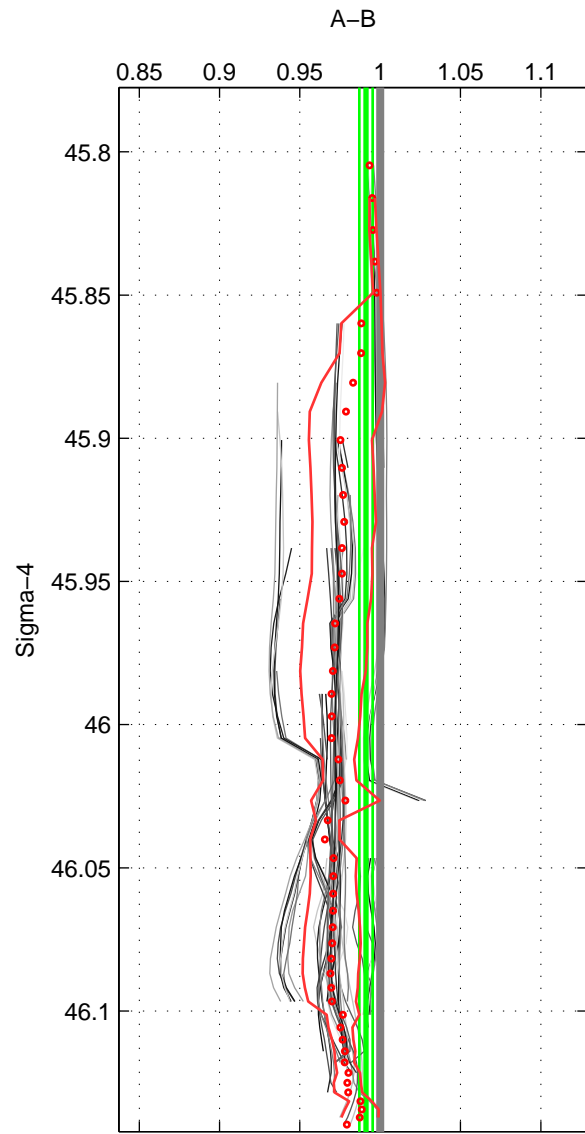

Cruise A (red). Date: Apr 2008 Cruisename: 339-09AR20080322  
 Cruise B (blue). Date: Feb 2002 Cruisename: 387-61TG20020206

\*\*\* "Favourite" values are means of spaces 1 2 3.

	Offset	O.StDev	Ratio	R.Stdev	Rating
SIGMA:	-1.659	0.801	0.991	0.004	5
THETA:	-7.038	1.366	0.971	0.005	5
DEPTH:	-11.502	4.839	0.952	0.020	5
FAV.:	-6.733	2.335	0.971	0.010	5

Profiles of A: 16  
 Profiles of B: 6  
 Diff profs : 50  
 WMoffset (A-B): -1.6588  
 WMoffset stdev: 0.80053  
 WMratio (A/B): 0.99113  
 WMratio stdev: 0.0041683

Quality (1-5): 5

Profiles of A: 16  
 Profiles of B: 6  
 Diff profs : 50  
 WMoffset (A-B): -7.0384  
 WMoffset stdev: 1.3665  
 WMratio (A/B): 0.97103  
 WMratio stdev: 0.0054604

Quality (1-5): 5

Profiles of A: 16  
 Profiles of B: 6  
 Diff profs : 50  
 WMoffset (A-B): -11.5021  
 WMoffset stdev: 4.8394  
 WMratio (A/B): 0.95182  
 WMratio stdev: 0.019883

Quality (1-5): 5