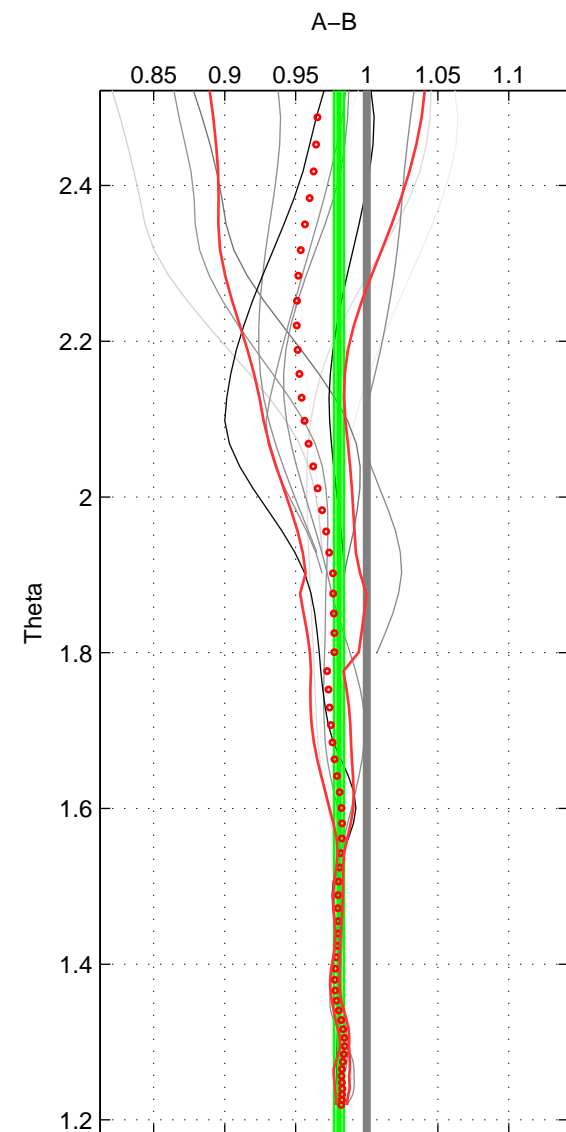

Cruise A (red). Date: Nov 1995 Cruisename: 625-49RY19951115

Cruise B (blue). Date: Jan 2005 Cruisename: 667-49UF20050118

*** "Favourite" values are means of spaces 1 2.

	Offset	O.StDev	Ratio	R.Stdev	Rating
SIGMA:	-2.718	2.320	0.975	0.021	4
THETA:	-2.805	0.508	0.980	0.003	4
DEPTH:	-2.506	0.509	0.975	0.005	3
FAV. :	-2.761	1.414	0.978	0.012	4

Profiles of A: 5
 Profiles of B: 4
 Diff profs : 12
 WMoffset (A-B): -2.7176
 WMoffset stdev: 2.3197
 WMratio (A/B): 0.97507
 WMratio stdev: 0.020813

Quality (1-5): 4

Profiles of A: 5
 Profiles of B: 4
 Diff profs : 12
 WMoffset (A-B): -2.8049
 WMoffset stdev: 0.50783
 WMratio (A/B): 0.98042
 WMratio stdev: 0.0034719

Quality (1-5): 4

Profiles of A: 5
 Profiles of B: 4
 Diff profs : 12
 WMoffset (A-B): -2.5058
 WMoffset stdev: 0.50912
 WMratio (A/B): 0.97522
 WMratio stdev: 0.0046409

Quality (1-5): 3

Please note that statistics are bad.