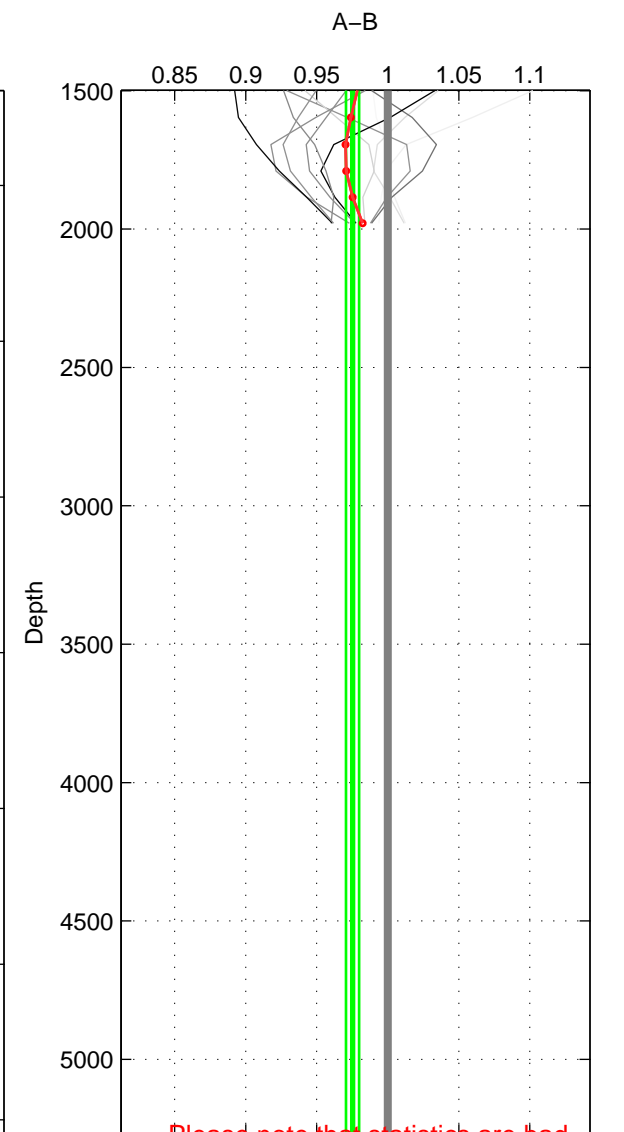

Cruise A (red). Date: Nov 1995 Cruisename: 625-49RY19951115

Cruise B (blue). Date: Jan 2005 Cruisename: 667-49UF20050118

*** "Favourite" values are means of spaces 1 2.

	Offset	O.StDev	Ratio	R.Stdev	Rating
SIGMA:	-2.718	2.320	0.975	0.021	4
THETA:	-2.805	0.508	0.980	0.003	4
DEPTH:	-2.506	0.509	0.975	0.005	3
FAV. :	-2.761	1.414	0.978	0.012	4

Profiles of A: 5
 Profiles of B: 4
 Diff profs : 12
 WMoffset (A-B): -2.7176
 WMoffset stdev: 2.3197
 WMratio (A/B): 0.97507
 WMratio stdev: 0.020813

Quality (1-5): 4

Profiles of A: 5
 Profiles of B: 4
 Diff profs : 12
 WMoffset (A-B): -2.8049
 WMoffset stdev: 0.50783
 WMratio (A/B): 0.98042
 WMratio stdev: 0.0034719

Quality (1-5): 4

Profiles of A: 5
 Profiles of B: 4
 Diff profs : 12
 WMoffset (A-B): -2.5058
 WMoffset stdev: 0.50912
 WMratio (A/B): 0.97522
 WMratio stdev: 0.0046409

Quality (1-5): 3

Please note that statistics are bad.