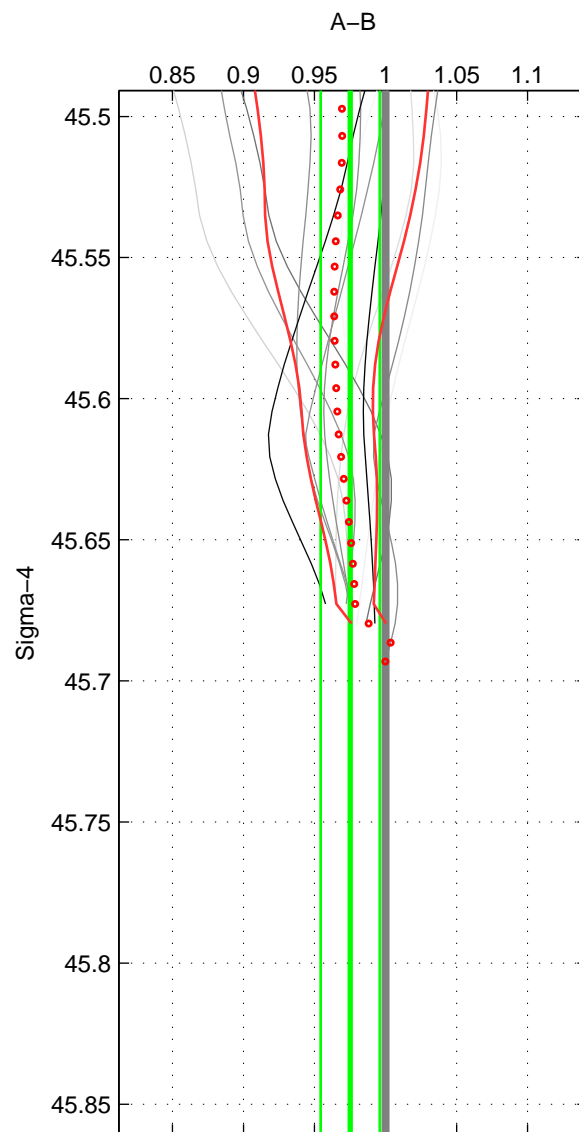

Cruise A (red). Date: Nov 1995 Cruisename: 625-49RY19951115

Cruise B (blue). Date: Jan 2005 Cruisename: 667-49UF20050118

*** "Favourite" values are means of spaces 1 2.

	Offset	O.StDev	Ratio	R.Stdev	Rating
SIGMA:	-2.718	2.320	0.975	0.021	4
THETA:	-2.805	0.508	0.980	0.003	4
DEPTH:	-2.506	0.509	0.975	0.005	3
FAV. :	-2.761	1.414	0.978	0.012	4

Profiles of A: 5
 Profiles of B: 4
 Diff profs : 12
 WMoffset (A-B): -2.7176
 WMoffset stdev: 2.3197
 WMratio (A/B): 0.97507
 WMratio stdev: 0.020813

Quality (1-5): 4

Profiles of A: 5
 Profiles of B: 4
 Diff profs : 12
 WMoffset (A-B): -2.8049
 WMoffset stdev: 0.50783
 WMratio (A/B): 0.98042
 WMratio stdev: 0.0034719

Quality (1-5): 4

Profiles of A: 5
 Profiles of B: 4
 Diff profs : 12
 WMoffset (A-B): -2.5058
 WMoffset stdev: 0.50912
 WMratio (A/B): 0.97522
 WMratio stdev: 0.0046409

Quality (1-5): 3

Please note that statistics are bad.