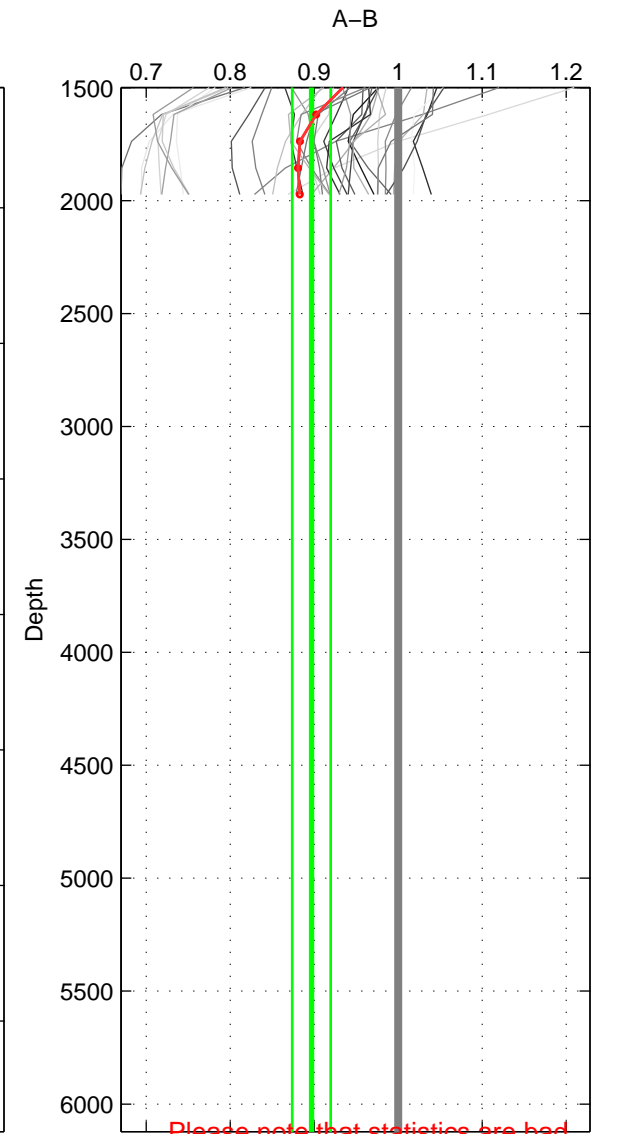

Cruise A (red). Date: Jun 2005 Cruisename: 605-49NZ20050525  
 Cruise B (blue). Date: May 2002 Cruisename: 696-49UP20020424

\*\*\* "Favourite" values are means of spaces 1 2.

	Offset	O.StDev	Ratio	R.Stdev	Rating
SIGMA:	-0.221	1.647	0.999	0.023	5
THETA:	-0.035	1.764	1.002	0.023	5
DEPTH:	-7.139	2.486	0.897	0.023	3
FAV.:	-0.128	1.706	1.001	0.023	5

Profiles of A: 21  
 Profiles of B: 4  
 Diff profs : 37  
 WMoffset (A-B): -0.22134  
 WMoffset stdev: 1.6474  
 WMratio (A/B): 0.99894  
 WMratio stdev: 0.022747

Quality (1-5): 5

Profiles of A: 21  
 Profiles of B: 4  
 Diff profs : 37  
 WMoffset (A-B): -0.034541  
 WMoffset stdev: 1.7645  
 WMratio (A/B): 1.0023  
 WMratio stdev: 0.023474

Quality (1-5): 5

Profiles of A: 21  
 Profiles of B: 4  
 Diff profs : 37  
 WMoffset (A-B): -7.139  
 WMoffset stdev: 2.4864  
 WMratio (A/B): 0.89672  
 WMratio stdev: 0.022964

Quality (1-5): 3

Please note that statistics are bad.