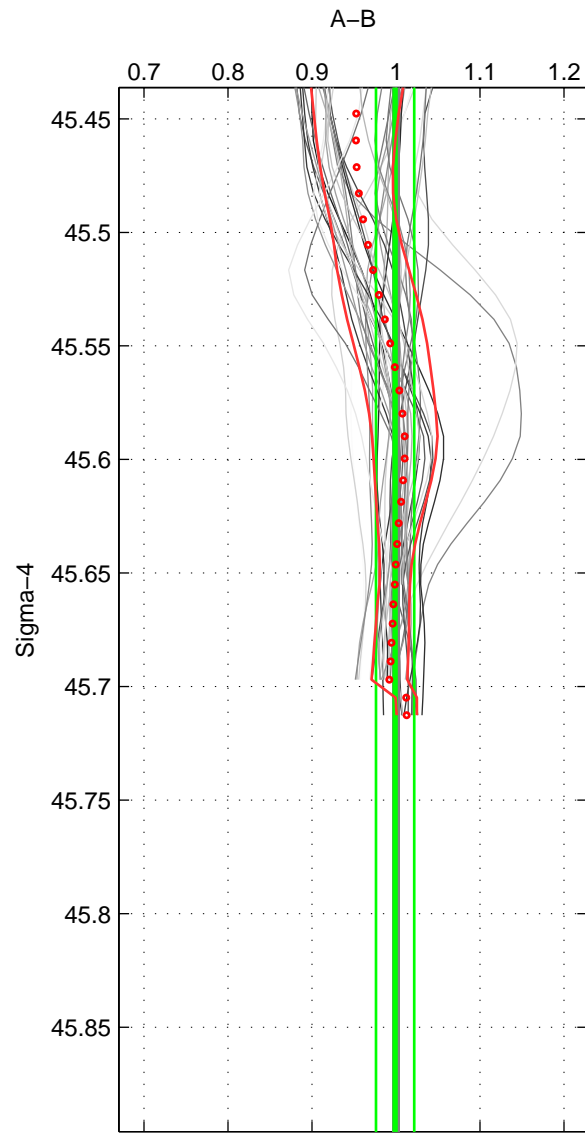

Cruise A (red). Date: Jun 2005 Cruisename: 605-49NZ20050525  
 Cruise B (blue). Date: May 2002 Cruisename: 696-49UP20020424

\*\*\* "Favourite" values are means of spaces 1 2.

	Offset	O.StDev	Ratio	R.Stdev	Rating
SIGMA:	-0.221	1.647	0.999	0.023	5
THETA:	-0.035	1.764	1.002	0.023	5
DEPTH:	-7.139	2.486	0.897	0.023	3
FAV.:	-0.128	1.706	1.001	0.023	5

Profiles of A: 21  
 Profiles of B: 4  
 Diff profs : 37  
 WMoffset (A-B): -0.22134  
 WMoffset stdev: 1.6474  
 WMratio (A/B): 0.99894  
 WMratio stdev: 0.022747

Quality (1-5): 5

Profiles of A: 21  
 Profiles of B: 4  
 Diff profs : 37  
 WMoffset (A-B): -0.034541  
 WMoffset stdev: 1.7645  
 WMratio (A/B): 1.0023  
 WMratio stdev: 0.023474

Quality (1-5): 5

Profiles of A: 21  
 Profiles of B: 4  
 Diff profs : 37  
 WMoffset (A-B): -7.139  
 WMoffset stdev: 2.4864  
 WMratio (A/B): 0.89672  
 WMratio stdev: 0.022964

Quality (1-5): 3

Please note that statistics are bad.