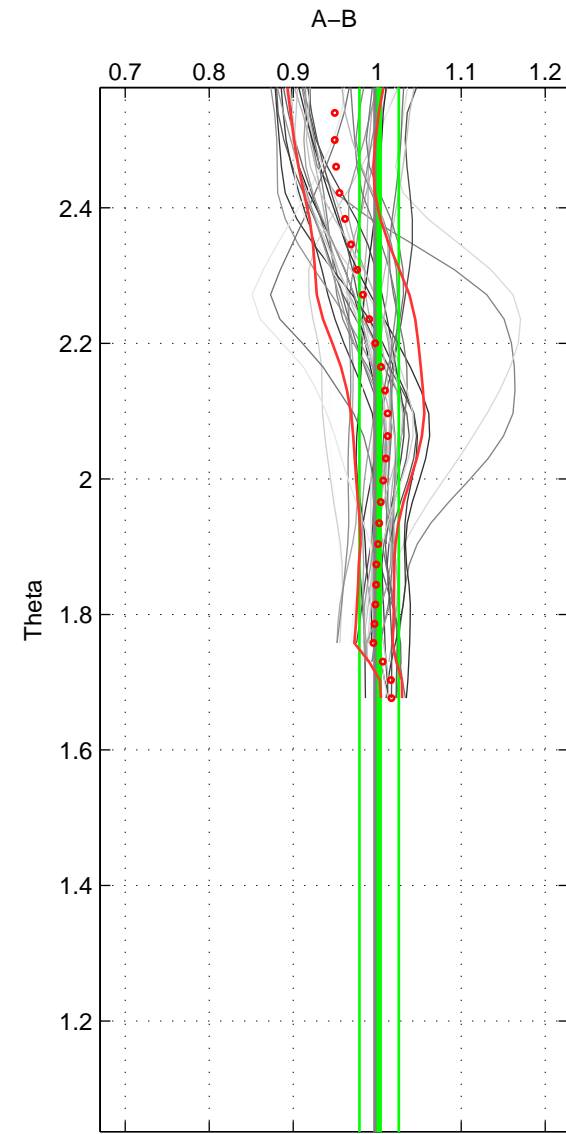

Cruise A (red). Date: Jun 2005 Cruisename: 605-49NZ20050525  
 Cruise B (blue). Date: May 2002 Cruisename: 696-49UP20020424

\*\*\* "Favourite" values are means of spaces 1 2.

	Offset	O.StDev	Ratio	R.Stdev	Rating
SIGMA:	-0.221	1.647	0.999	0.023	5
THETA:	-0.035	1.764	1.002	0.023	5
DEPTH:	-7.139	2.486	0.897	0.023	3
FAV.:	-0.128	1.706	1.001	0.023	5

Profiles of A: 21  
 Profiles of B: 4  
 Diff profs : 37  
 WMoffset (A-B): -0.22134  
 WMoffset stdev: 1.6474  
 WMratio (A/B): 0.99894  
 WMratio stdev: 0.022747

Quality (1-5): 5

Profiles of A: 21  
 Profiles of B: 4  
 Diff profs : 37  
 WMoffset (A-B): -0.034541  
 WMoffset stdev: 1.7645  
 WMratio (A/B): 1.0023  
 WMratio stdev: 0.023474

Quality (1-5): 5

Profiles of A: 21  
 Profiles of B: 4  
 Diff profs : 37  
 WMoffset (A-B): -7.139  
 WMoffset stdev: 2.4864  
 WMratio (A/B): 0.89672  
 WMratio stdev: 0.022964

Quality (1-5): 3

Please note that statistics are bad.