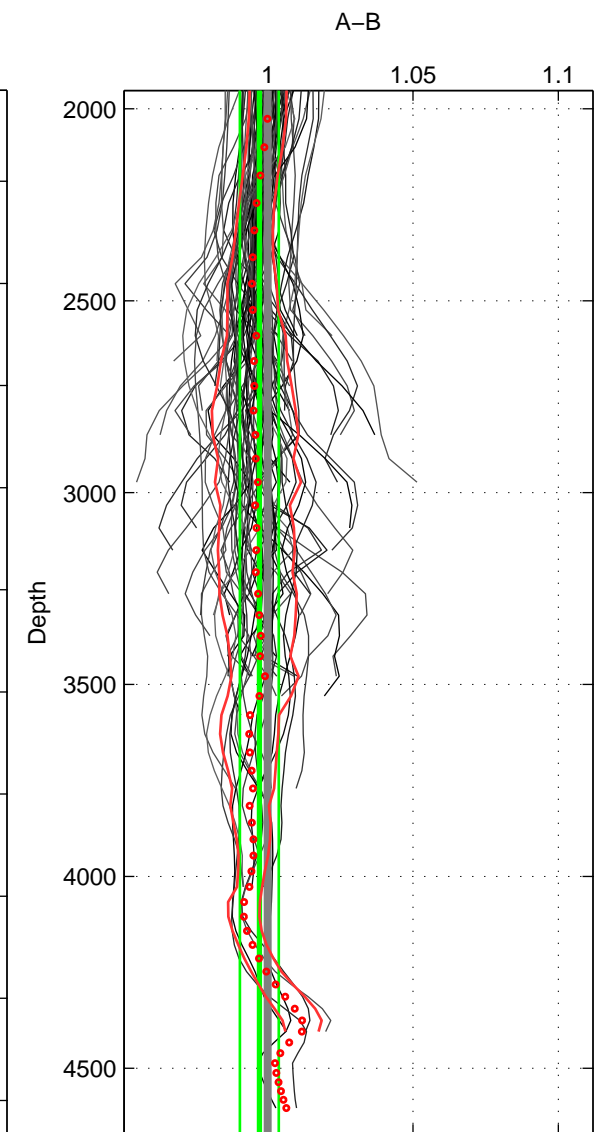

Cruise A (red). Date: May 2008 Cruisename: 199-18HU20080520

Cruise B (blue). Date: May 2011 Cruisename: 202-18HU20110506

*** "Favourite" values are means of spaces 1 2 3.

	Offset	O.StDev	Ratio	R.Stdev	Rating
SIGMA:	-1.288	1.490	0.995	0.005	5
THETA:	-1.203	1.666	0.996	0.006	5
DEPTH:	-0.755	1.808	0.997	0.007	5
FAV.:	-1.082	1.654	0.996	0.006	5

Profiles of A: 23
 Profiles of B: 24
 Diff profs : 93
 WMoffset (A-B): -1.2883
 WMoffset stdev: 1.4898
 WMratio (A/B): 0.99546
 WMratio stdev: 0.0052288

Quality (1-5): 5

Profiles of A: 23
 Profiles of B: 24
 Diff profs : 93
 WMoffset (A-B): -1.2035
 WMoffset stdev: 1.6656
 WMratio (A/B): 0.99578
 WMratio stdev: 0.0058706

Quality (1-5): 5

Profiles of A: 23
 Profiles of B: 24
 Diff profs : 93
 WMoffset (A-B): -0.75522
 WMoffset stdev: 1.8075
 WMratio (A/B): 0.99716
 WMratio stdev: 0.0067002

Quality (1-5): 5