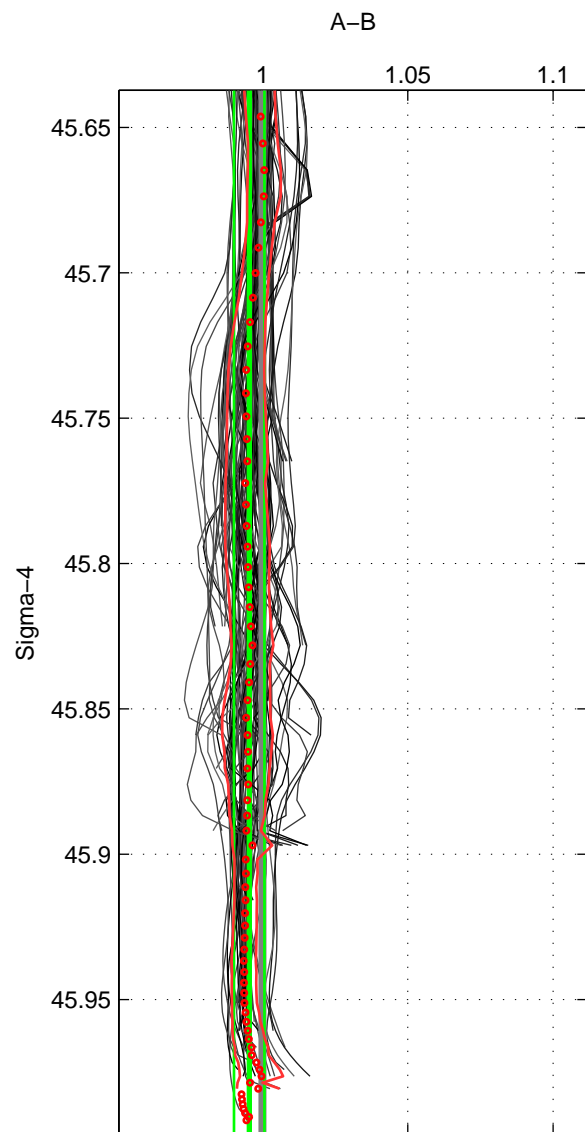

Cruise A (red). Date: May 2008 Cruisename: 199-18HU20080520

Cruise B (blue). Date: May 2011 Cruisename: 202-18HU20110506

*** "Favourite" values are means of spaces 1 2 3.

	Offset	O.StDev	Ratio	R.Stdev	Rating
SIGMA:	-1.288	1.490	0.995	0.005	5
THETA:	-1.203	1.666	0.996	0.006	5
DEPTH:	-0.755	1.808	0.997	0.007	5
FAV.:	-1.082	1.654	0.996	0.006	5

Profiles of A: 23
 Profiles of B: 24
 Diff profs : 93
 WMoffset (A-B): -1.2883
 WMoffset stdev: 1.4898
 WMratio (A/B): 0.99546
 WMratio stdev: 0.0052288

Quality (1-5): 5

Profiles of A: 23
 Profiles of B: 24
 Diff profs : 93
 WMoffset (A-B): -1.2035
 WMoffset stdev: 1.6656
 WMratio (A/B): 0.99578
 WMratio stdev: 0.0058706

Quality (1-5): 5

Profiles of A: 23
 Profiles of B: 24
 Diff profs : 93
 WMoffset (A-B): -0.75522
 WMoffset stdev: 1.8075
 WMratio (A/B): 0.99716
 WMratio stdev: 0.0067002

Quality (1-5): 5