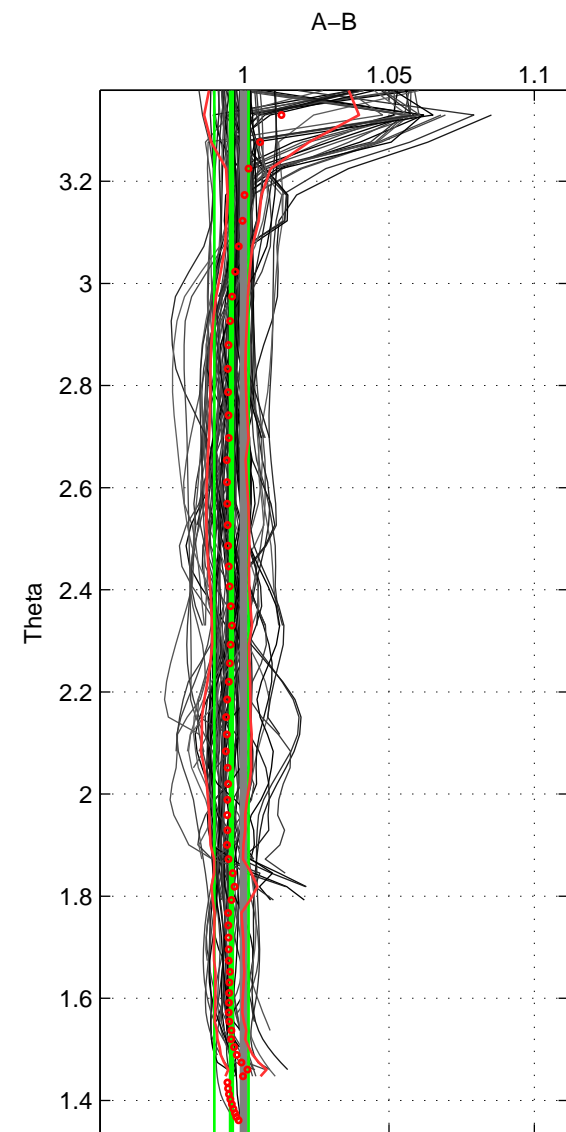

Cruise A (red). Date: May 2008 Cruisename: 199-18HU20080520

Cruise B (blue). Date: May 2011 Cruisename: 202-18HU20110506

*** "Favourite" values are means of spaces 1 2 3.

	Offset	O.StDev	Ratio	R.Stdev	Rating
SIGMA:	-1.288	1.490	0.995	0.005	5
THETA:	-1.203	1.666	0.996	0.006	5
DEPTH:	-0.755	1.808	0.997	0.007	5
FAV.:	-1.082	1.654	0.996	0.006	5

Profiles of A: 23
 Profiles of B: 24
 Diff profs : 93
 WMoffset (A-B): -1.2883
 WMoffset stdev: 1.4898
 WMratio (A/B): 0.99546
 WMratio stdev: 0.0052288

Quality (1-5): 5

Profiles of A: 23
 Profiles of B: 24
 Diff profs : 93
 WMoffset (A-B): -1.2035
 WMoffset stdev: 1.6656
 WMratio (A/B): 0.99578
 WMratio stdev: 0.0058706

Quality (1-5): 5

Profiles of A: 23
 Profiles of B: 24
 Diff profs : 93
 WMoffset (A-B): -0.75522
 WMoffset stdev: 1.8075
 WMratio (A/B): 0.99716
 WMratio stdev: 0.0067002

Quality (1-5): 5