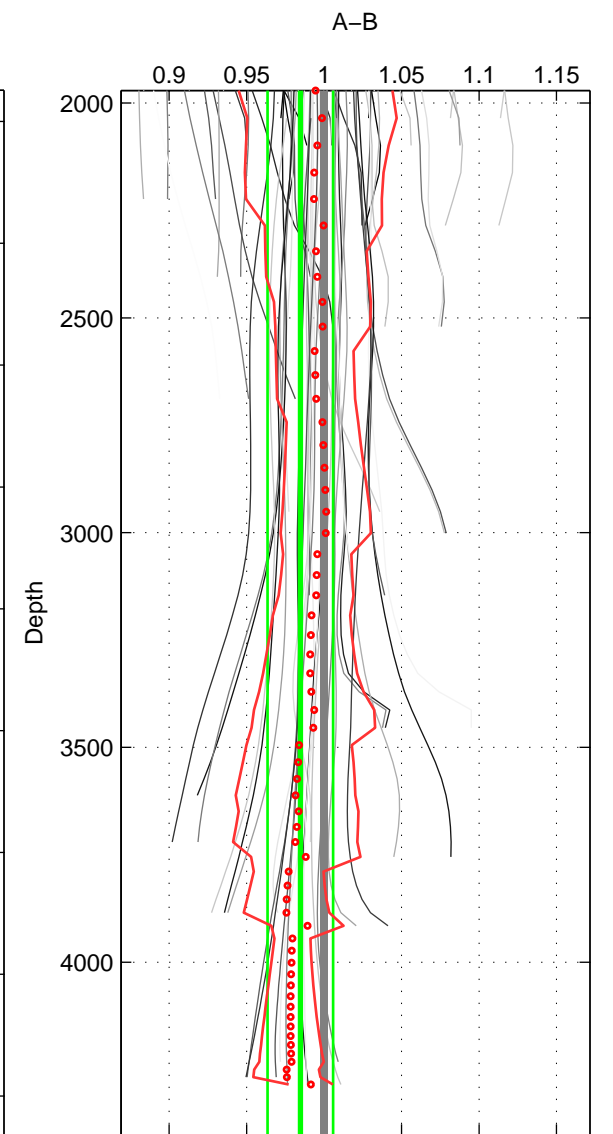

Cruise A (red). Date: Apr 2008 Cruisename: 339-09AR20080322  
 Cruise B (blue). Date: Mar 2003 Cruisename: 388-61TG20030217

\*\*\* "Favourite" values are means of spaces 1 2 3.

	Offset	O.StDev	Ratio	R.Stdev	Rating
SIGMA:	0.126	0.989	1.001	0.005	5
THETA:	0.346	0.967	1.002	0.004	5
DEPTH:	-3.551	5.016	0.985	0.021	5
FAV.:	-1.026	2.324	0.996	0.010	5

Profiles of A: 16  
 Profiles of B: 9  
 Diff profs : 67  
 WMoffset (A-B): 0.12598  
 WMoffset stdev: 0.98947  
 WMratio (A/B): 1.0006  
 WMratio stdev: 0.0046907

Quality (1-5): 5

Profiles of A: 16  
 Profiles of B: 9  
 Diff profs : 68  
 WMoffset (A-B): 0.34631  
 WMoffset stdev: 0.9668  
 WMratio (A/B): 1.0016  
 WMratio stdev: 0.0044932

Quality (1-5): 5

Profiles of A: 16  
 Profiles of B: 9  
 Diff profs : 71  
 WMoffset (A-B): -3.5511  
 WMoffset stdev: 5.0158  
 WMratio (A/B): 0.98466  
 WMratio stdev: 0.021159

Quality (1-5): 5