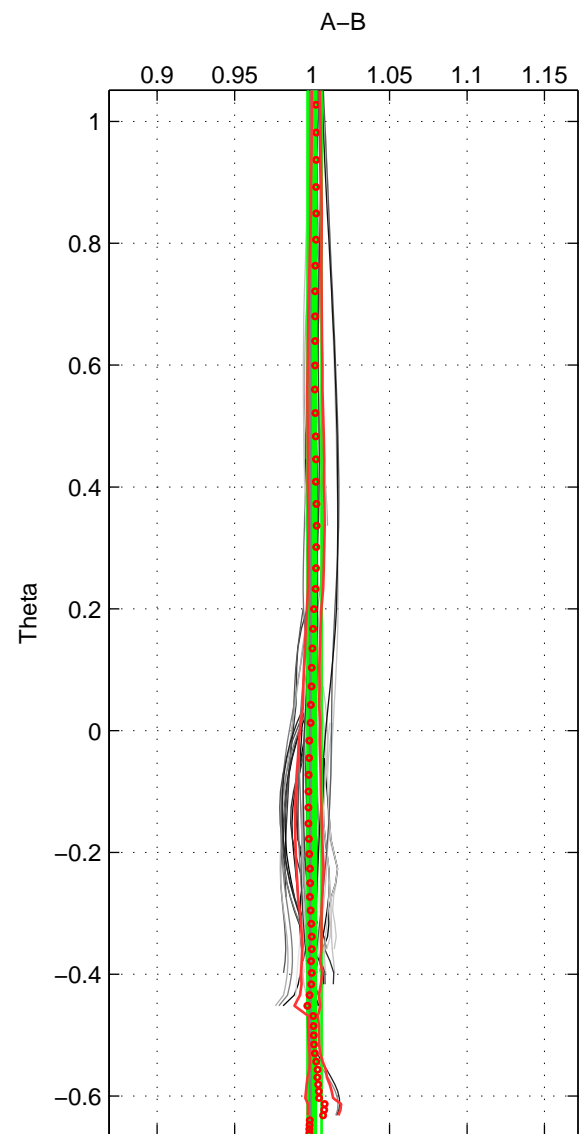

Cruise A (red). Date: Apr 2008 Cruisename: 339-09AR20080322  
 Cruise B (blue). Date: Mar 2003 Cruisename: 388-61TG20030217

\*\*\* "Favourite" values are means of spaces 1 2 3.

	Offset	O.StDev	Ratio	R.Stdev	Rating
SIGMA:	0.126	0.989	1.001	0.005	5
THETA:	0.346	0.967	1.002	0.004	5
DEPTH:	-3.551	5.016	0.985	0.021	5
FAV.:	-1.026	2.324	0.996	0.010	5

Profiles of A: 16  
 Profiles of B: 9  
 Diff profs : 67  
 WMoffset (A-B): 0.12598  
 WMoffset stdev: 0.98947  
 WMratio (A/B): 1.0006  
 WMratio stdev: 0.0046907

Quality (1-5): 5

Profiles of A: 16  
 Profiles of B: 9  
 Diff profs : 68  
 WMoffset (A-B): 0.34631  
 WMoffset stdev: 0.9668  
 WMratio (A/B): 1.0016  
 WMratio stdev: 0.0044932

Quality (1-5): 5

Profiles of A: 16  
 Profiles of B: 9  
 Diff profs : 71  
 WMoffset (A-B): -3.5511  
 WMoffset stdev: 5.0158  
 WMratio (A/B): 0.98466  
 WMratio stdev: 0.021159

Quality (1-5): 5