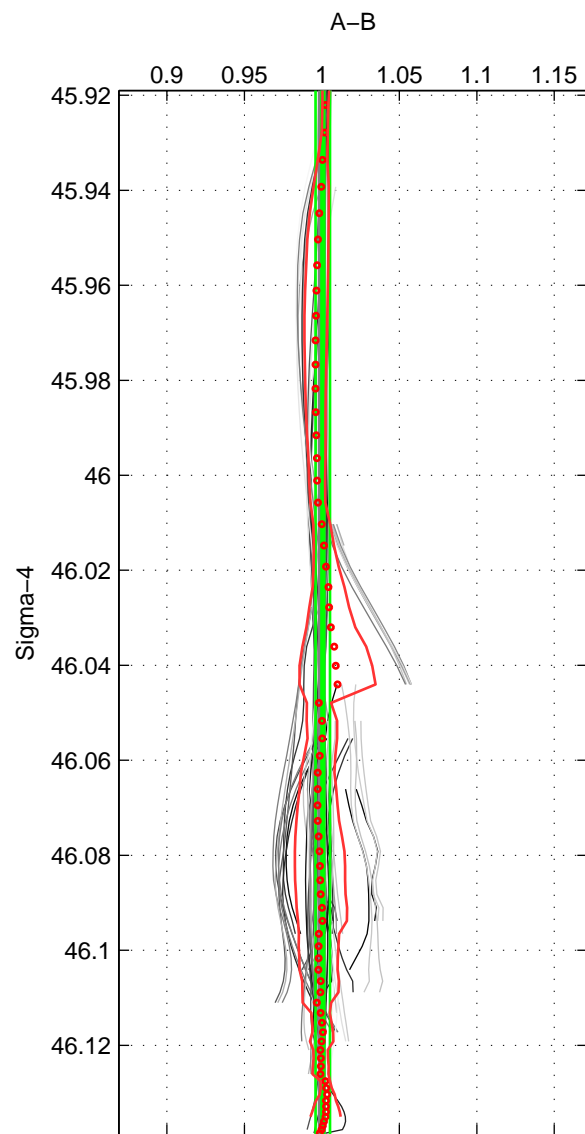

Cruise A (red). Date: Apr 2008 Cruisename: 339-09AR20080322  
 Cruise B (blue). Date: Mar 2003 Cruisename: 388-61TG20030217

\*\*\* "Favourite" values are means of spaces 1 2 3.

	Offset	O.StDev	Ratio	R.Stdev	Rating
SIGMA:	0.126	0.989	1.001	0.005	5
THETA:	0.346	0.967	1.002	0.004	5
DEPTH:	-3.551	5.016	0.985	0.021	5
FAV.:	-1.026	2.324	0.996	0.010	5

Profiles of A: 16  
 Profiles of B: 9  
 Diff profs : 67  
 WMoffset (A-B): 0.12598  
 WMoffset stdev: 0.98947  
 WMratio (A/B): 1.0006  
 WMratio stdev: 0.0046907

Quality (1-5): 5

Profiles of A: 16  
 Profiles of B: 9  
 Diff profs : 68  
 WMoffset (A-B): 0.34631  
 WMoffset stdev: 0.9668  
 WMratio (A/B): 1.0016  
 WMratio stdev: 0.0044932

Quality (1-5): 5

Profiles of A: 16  
 Profiles of B: 9  
 Diff profs : 71  
 WMoffset (A-B): -3.5511  
 WMoffset stdev: 5.0158  
 WMratio (A/B): 0.98466  
 WMratio stdev: 0.021159

Quality (1-5): 5