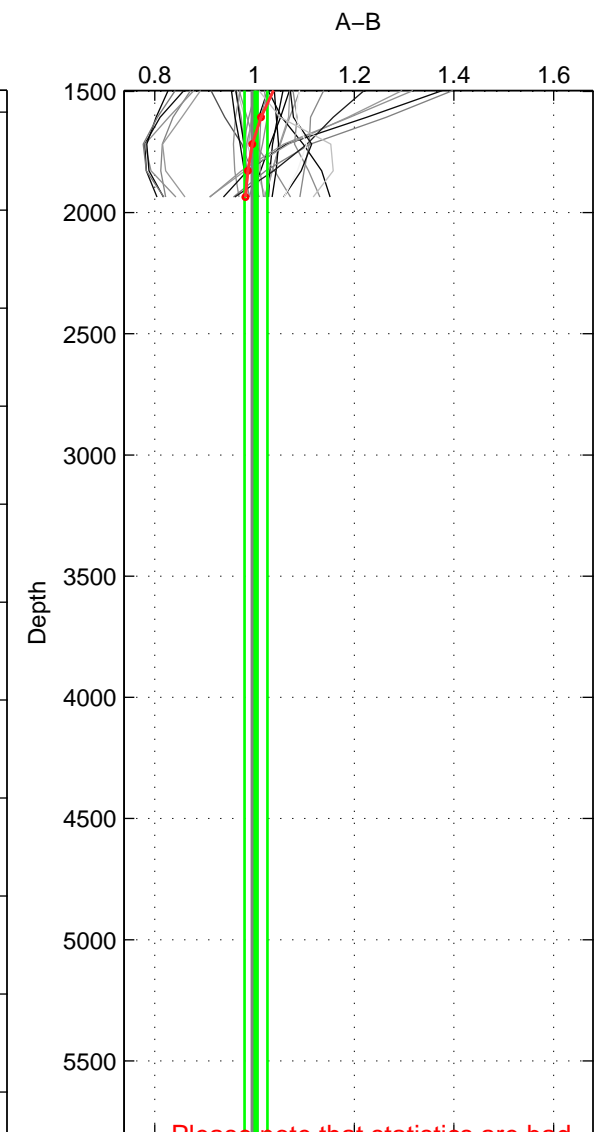

Cruise A (red). Date: Jul 2005 Cruisename: 669-49UF20050615
 Cruise B (blue). Date: Oct 1998 Cruisename: 686-49UP19980916

*** "Favourite" values are those of space 2.

	Offset	O.StDev	Ratio	R.Stdev	Rating
SIGMA:	0.833	1.771	1.009	0.019	4
THETA:	0.818	3.091	1.010	0.036	5
DEPTH:	0.266	1.417	1.003	0.023	3
FAV.:	0.818	3.091	1.010	0.036	5

Profiles of A: 23
 Profiles of B: 23
 Diff profs : 39
 WMoffset (A-B): 0.83323
 WMoffset stdev: 1.7713
 WMratio (A/B): 1.0092
 WMratio stdev: 0.019132

Quality (1-5): 4

Profiles of A: 23
 Profiles of B: 23
 Diff profs : 39
 WMoffset (A-B): 0.81849
 WMoffset stdev: 3.0906
 WMratio (A/B): 1.0095
 WMratio stdev: 0.035801

Quality (1-5): 5

Profiles of A: 23
 Profiles of B: 23
 Diff profs : 39
 WMoffset (A-B): 0.26561
 WMoffset stdev: 1.4174
 WMratio (A/B): 1.003
 WMratio stdev: 0.023101

Quality (1-5): 3

Please note that statistics are bad.