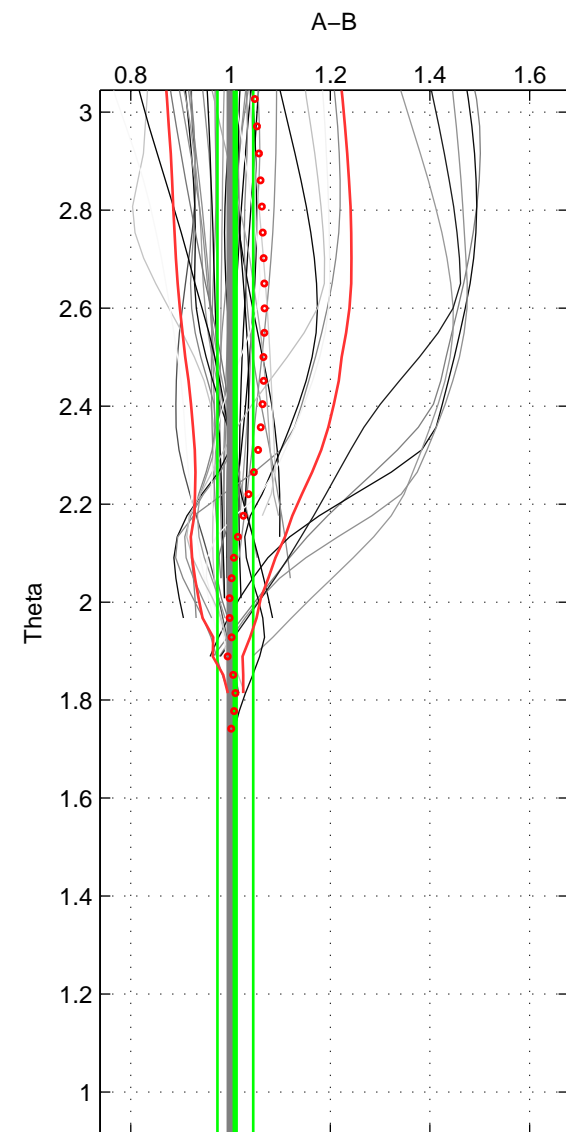

Cruise A (red). Date: Jul 2005 Cruisename: 669-49UF20050615
 Cruise B (blue). Date: Oct 1998 Cruisename: 686-49UP19980916

*** "Favourite" values are those of space 2.

	Offset	O.StDev	Ratio	R.Stdev	Rating
SIGMA:	0.833	1.771	1.009	0.019	4
THETA:	0.818	3.091	1.010	0.036	5
DEPTH:	0.266	1.417	1.003	0.023	3
FAV.:	0.818	3.091	1.010	0.036	5

Profiles of A: 23
 Profiles of B: 23
 Diff profs : 39
 WMoffset (A-B): 0.83323
 WMoffset stdev: 1.7713
 WMratio (A/B): 1.0092
 WMratio stdev: 0.019132

Quality (1-5): 4

Profiles of A: 23
 Profiles of B: 23
 Diff profs : 39
 WMoffset (A-B): 0.81849
 WMoffset stdev: 3.0906
 WMratio (A/B): 1.0095
 WMratio stdev: 0.035801

Quality (1-5): 5

Profiles of A: 23
 Profiles of B: 23
 Diff profs : 39
 WMoffset (A-B): 0.26561
 WMoffset stdev: 1.4174
 WMratio (A/B): 1.003
 WMratio stdev: 0.023101

Quality (1-5): 3

Please note that statistics are bad.