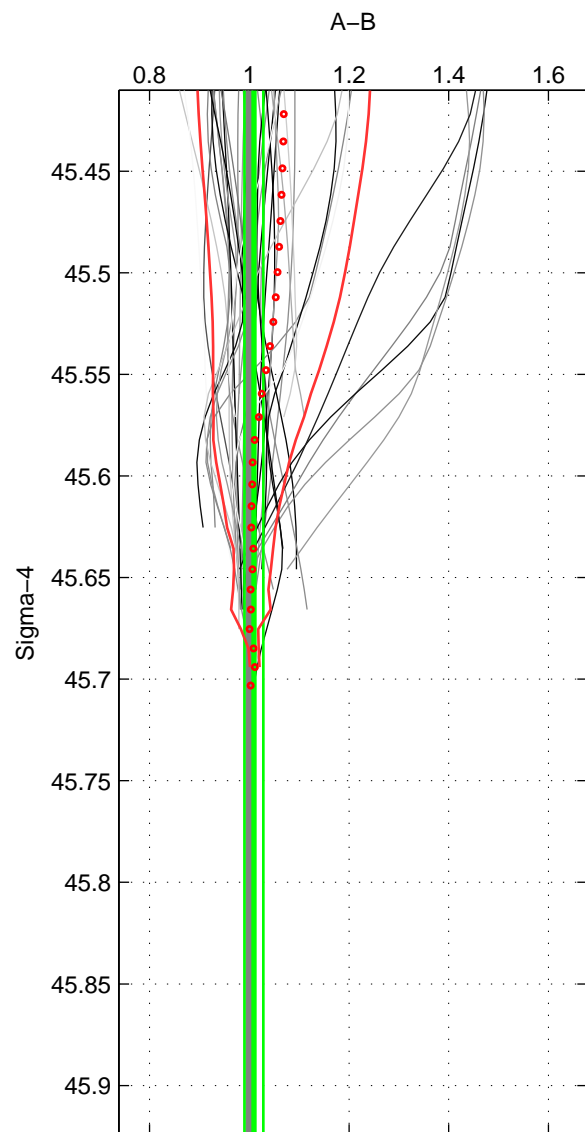

Cruise A (red). Date: Jul 2005 Cruisename: 669-49UF20050615
 Cruise B (blue). Date: Oct 1998 Cruisename: 686-49UP19980916

*** "Favourite" values are those of space 2.

	Offset	O.StDev	Ratio	R.Stdev	Rating
SIGMA:	0.833	1.771	1.009	0.019	4
THETA:	0.818	3.091	1.010	0.036	5
DEPTH:	0.266	1.417	1.003	0.023	3
FAV.:	0.818	3.091	1.010	0.036	5

Profiles of A: 23
 Profiles of B: 23
 Diff profs : 39
 WMoffset (A-B): 0.83323
 WMoffset stdev: 1.7713
 WMratio (A/B): 1.0092
 WMratio stdev: 0.019132

Quality (1-5): 4

Profiles of A: 23
 Profiles of B: 23
 Diff profs : 39
 WMoffset (A-B): 0.81849
 WMoffset stdev: 3.0906
 WMratio (A/B): 1.0095
 WMratio stdev: 0.035801

Quality (1-5): 5

Profiles of A: 23
 Profiles of B: 23
 Diff profs : 39
 WMoffset (A-B): 0.26561
 WMoffset stdev: 1.4174
 WMratio (A/B): 1.003
 WMratio stdev: 0.023101

Quality (1-5): 3

Please note that statistics are bad.