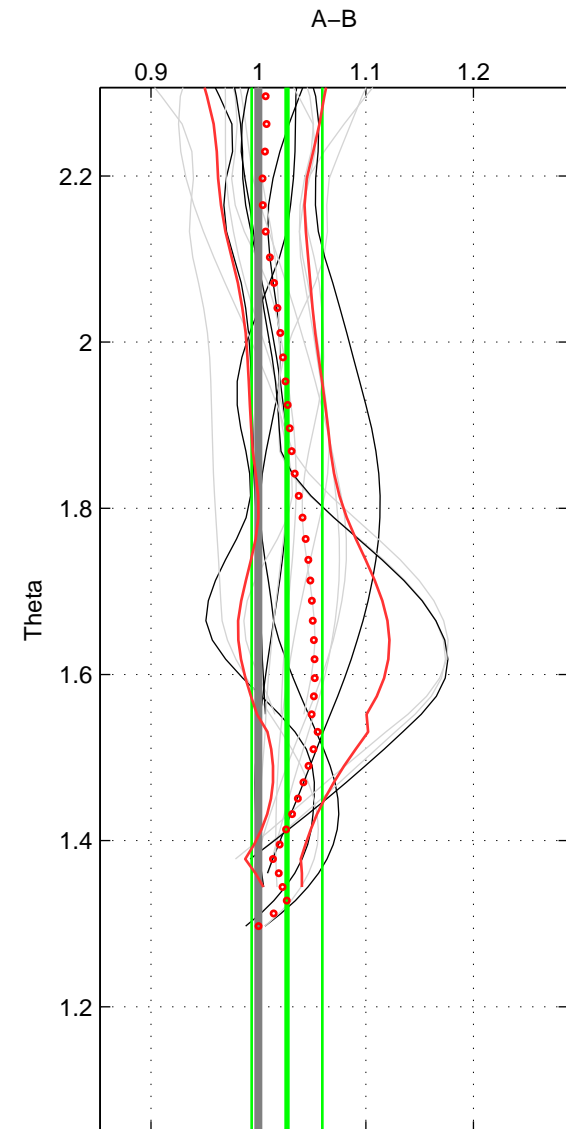

Cruise A (red). Date: Jun 2001 Cruisename: 574-49HO20010604

Cruise B (blue). Date: Jun 2001 Cruisename: 591-49NZ20010604

\*\*\* "Favourite" values are those of space 2.

	Offset	O.StDev	Ratio	R.Stdev	Rating
SIGMA:	0.433	1.189	1.007	0.018	4
THETA:	1.576	2.381	1.027	0.033	5
DEPTH:	4.166	2.266	1.050	0.022	3
FAV.:	1.576	2.381	1.027	0.033	5

Profiles of A: 5  
 Profiles of B: 7  
 Diff profs : 16  
 WMoffset (A-B): 0.43269  
 WMoffset stdev: 1.1893  
 WMratio (A/B): 1.0073  
 WMratio stdev: 0.018438

Quality (1-5): 4

Profiles of A: 5  
 Profiles of B: 7  
 Diff profs : 16  
 WMoffset (A-B): 1.5758  
 WMoffset stdev: 2.3809  
 WMratio (A/B): 1.0266  
 WMratio stdev: 0.032871

Quality (1-5): 5

Profiles of A: 5  
 Profiles of B: 7  
 Diff profs : 16  
 WMoffset (A-B): 4.1662  
 WMoffset stdev: 2.266  
 WMratio (A/B): 1.0501  
 WMratio stdev: 0.022274

Quality (1-5): 3

Please note that statistics are bad.