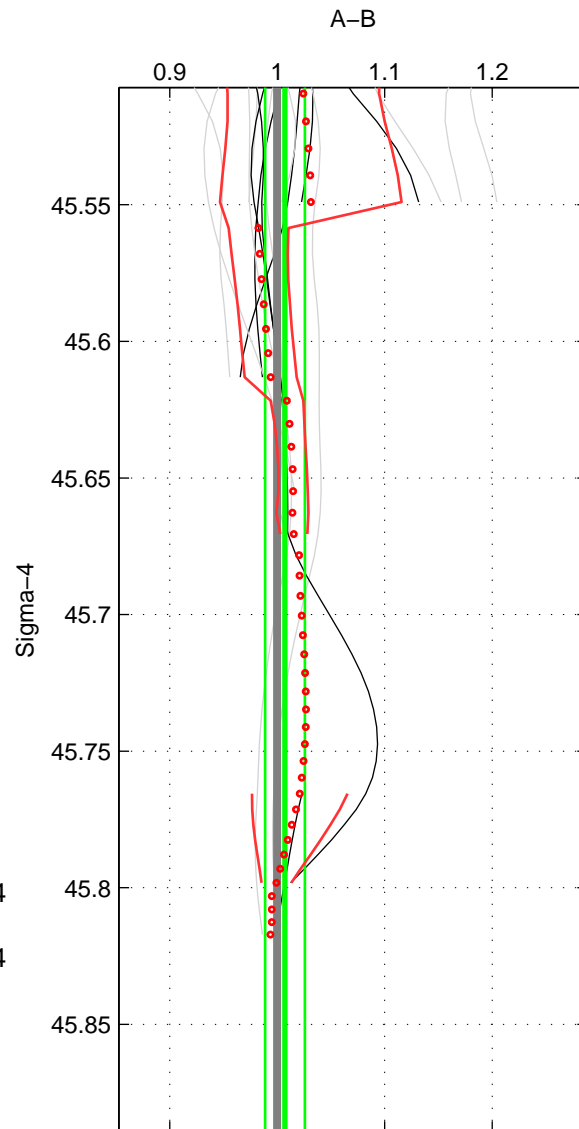

Cruise A (red). Date: Jun 2001 Cruisename: 574-49HO20010604

Cruise B (blue). Date: Jun 2001 Cruisename: 591-49NZ20010604

\*\*\* "Favourite" values are those of space 2.

	Offset	O.StDev	Ratio	R.Stdev	Rating
SIGMA:	0.433	1.189	1.007	0.018	4
THETA:	1.576	2.381	1.027	0.033	5
DEPTH:	4.166	2.266	1.050	0.022	3
FAV.:	1.576	2.381	1.027	0.033	5

Profiles of A: 5  
 Profiles of B: 7  
 Diff profs : 16  
 WMoffset (A-B): 0.43269  
 WMoffset stdev: 1.1893  
 WMratio (A/B): 1.0073  
 WMratio stdev: 0.018438

Quality (1-5): 4

Profiles of A: 5  
 Profiles of B: 7  
 Diff profs : 16  
 WMoffset (A-B): 1.5758  
 WMoffset stdev: 2.3809  
 WMratio (A/B): 1.0266  
 WMratio stdev: 0.032871

Quality (1-5): 5

Profiles of A: 5  
 Profiles of B: 7  
 Diff profs : 16  
 WMoffset (A-B): 4.1662  
 WMoffset stdev: 2.266  
 WMratio (A/B): 1.0501  
 WMratio stdev: 0.022274

Quality (1-5): 3

Please note that statistics are bad.