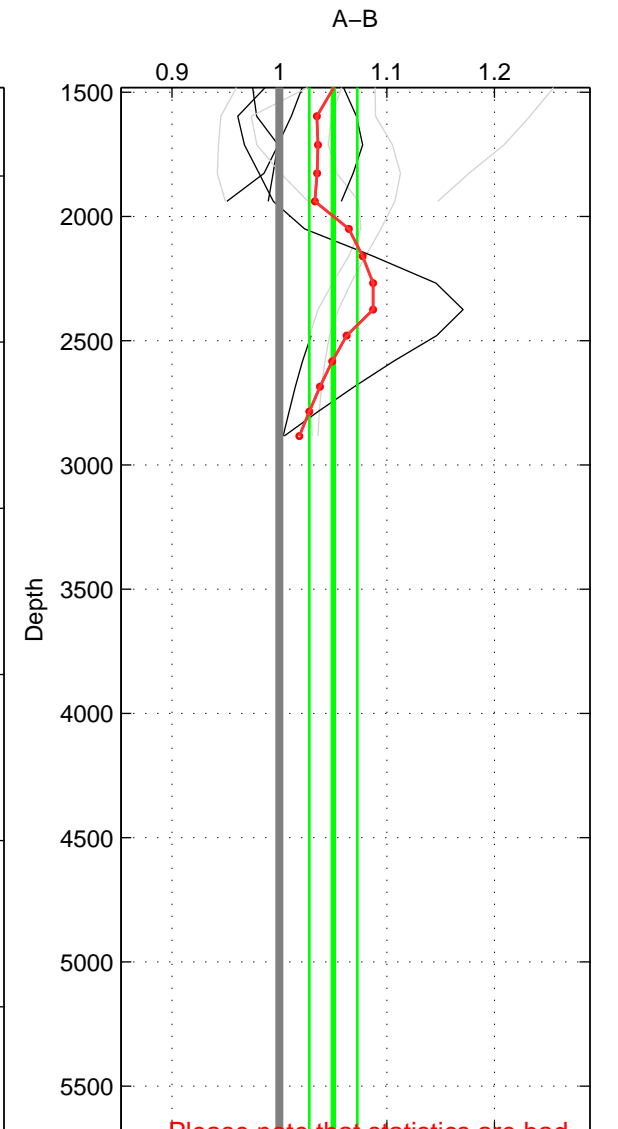

Cruise A (red). Date: Jun 2001 Cruisename: 574-49HO20010604

Cruise B (blue). Date: Jun 2001 Cruisename: 591-49NZ20010604

\*\*\* "Favourite" values are those of space 2.

	Offset	O.StDev	Ratio	R.Stdev	Rating
SIGMA:	0.433	1.189	1.007	0.018	4
THETA:	1.576	2.381	1.027	0.033	5
DEPTH:	4.166	2.266	1.050	0.022	3
FAV.:	1.576	2.381	1.027	0.033	5

Profiles of A: 5  
 Profiles of B: 7  
 Diff profs : 16  
 WMoffset (A-B): 0.43269  
 WMoffset stdev: 1.1893  
 WMratio (A/B): 1.0073  
 WMratio stdev: 0.018438

Quality (1-5): 4

Profiles of A: 5  
 Profiles of B: 7  
 Diff profs : 16  
 WMoffset (A-B): 1.5758  
 WMoffset stdev: 2.3809  
 WMratio (A/B): 1.0266  
 WMratio stdev: 0.032871

Quality (1-5): 5

Profiles of A: 5  
 Profiles of B: 7  
 Diff profs : 16  
 WMoffset (A-B): 4.1662  
 WMoffset stdev: 2.266  
 WMratio (A/B): 1.0501  
 WMratio stdev: 0.022274

Quality (1-5): 3

Please note that statistics are bad.