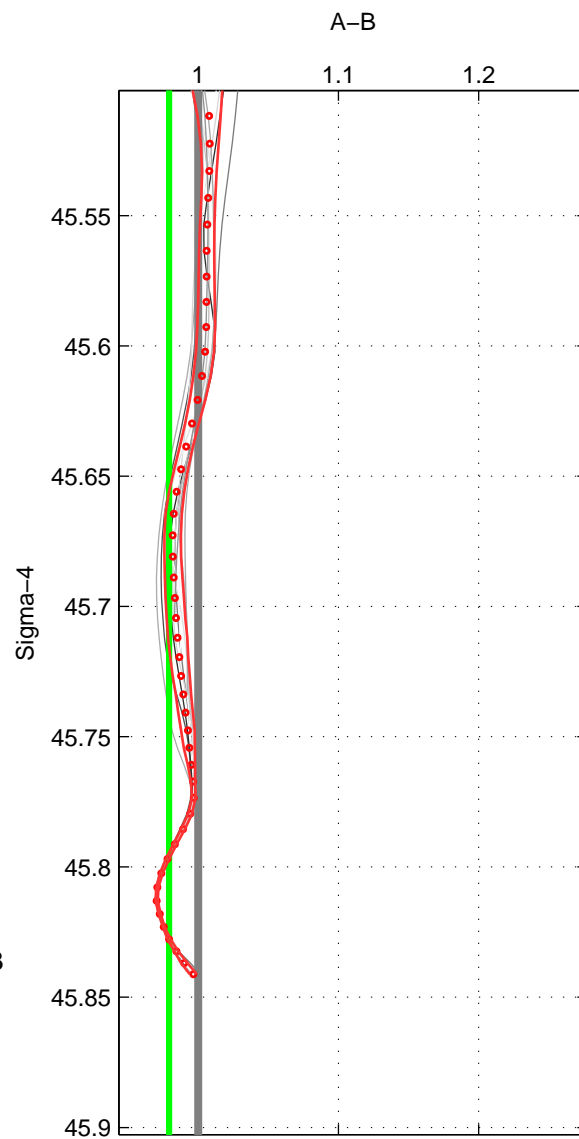

Cruise A (red). Date: Jun 2005 Cruisename: 605-49NZ20050525

Cruise B (blue). Date: Feb 2006 Cruisename: 710-49UP20060113

\*\*\* "Favourite" values are those of space 2.

	Offset	O.StDev	Ratio	R.Stdev	Rating
SIGMA:	-2.882	0.187	0.979	0.001	3
THETA:	-4.765	0.162	0.969	0.001	5
DEPTH:	-2.897	0.321	0.981	0.002	4
FAV. :	-4.765	0.162	0.969	0.001	5

Profiles of A: 19  
 Profiles of B: 1  
 Diff profs : 11  
 WMoffset (A-B): -2.8824  
 WMoffset stdev: 0.18748  
 WMratio (A/B): 0.97924  
 WMratio stdev: 0.0012592

Quality (1-5): 3

Profiles of A: 19  
 Profiles of B: 3  
 Diff profs : 28  
 WMoffset (A-B): -4.7651  
 WMoffset stdev: 0.16246  
 WMratio (A/B): 0.96904  
 WMratio stdev: 0.00094845

Quality (1-5): 5

Profiles of A: 19  
 Profiles of B: 3  
 Diff profs : 28  
 WMoffset (A-B): -2.8971  
 WMoffset stdev: 0.32122  
 WMratio (A/B): 0.9811  
 WMratio stdev: 0.001994

Quality (1-5): 4