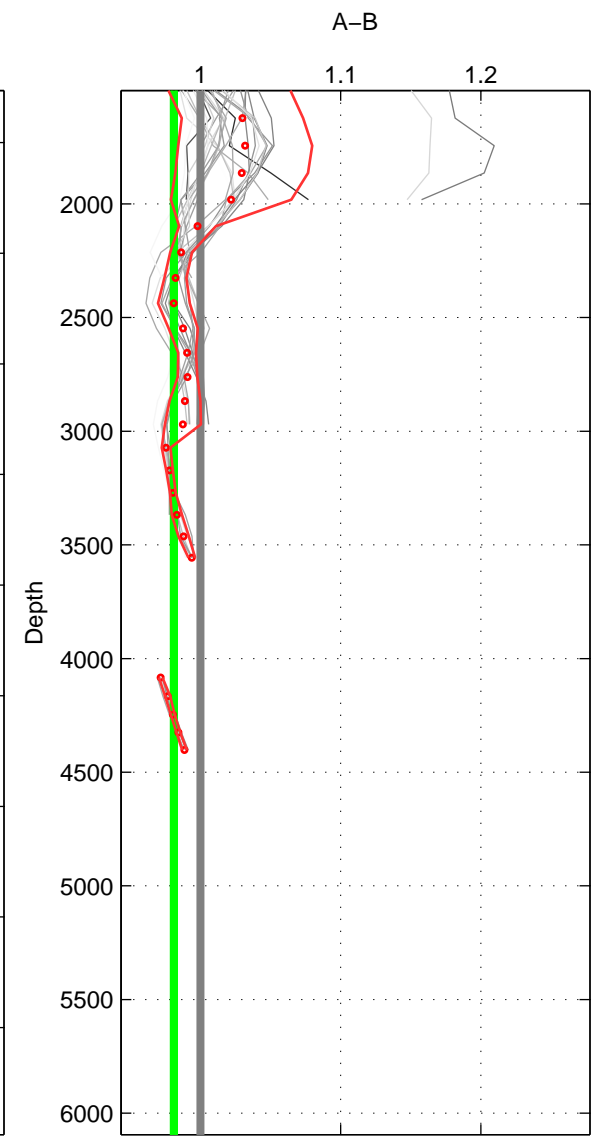

Cruise A (red). Date: Jun 2005 Cruisename: 605-49NZ20050525

Cruise B (blue). Date: Feb 2006 Cruisename: 710-49UP20060113

\*\*\* "Favourite" values are those of space 2.

	Offset	O.StDev	Ratio	R.Stdev	Rating
SIGMA:	-2.882	0.187	0.979	0.001	3
THETA:	-4.765	0.162	0.969	0.001	5
DEPTH:	-2.897	0.321	0.981	0.002	4
FAV. :	-4.765	0.162	0.969	0.001	5

Profiles of A: 19  
 Profiles of B: 1  
 Diff profs : 11  
 WMoffset (A-B): -2.8824  
 WMoffset stdev: 0.18748  
 WMratio (A/B): 0.97924  
 WMratio stdev: 0.0012592

Quality (1-5): 3

Profiles of A: 19  
 Profiles of B: 3  
 Diff profs : 28  
 WMoffset (A-B): -4.7651  
 WMoffset stdev: 0.16246  
 WMratio (A/B): 0.96904  
 WMratio stdev: 0.00094845

Quality (1-5): 5

Profiles of A: 19  
 Profiles of B: 3  
 Diff profs : 28  
 WMoffset (A-B): -2.8971  
 WMoffset stdev: 0.32122  
 WMratio (A/B): 0.9811  
 WMratio stdev: 0.001994

Quality (1-5): 4