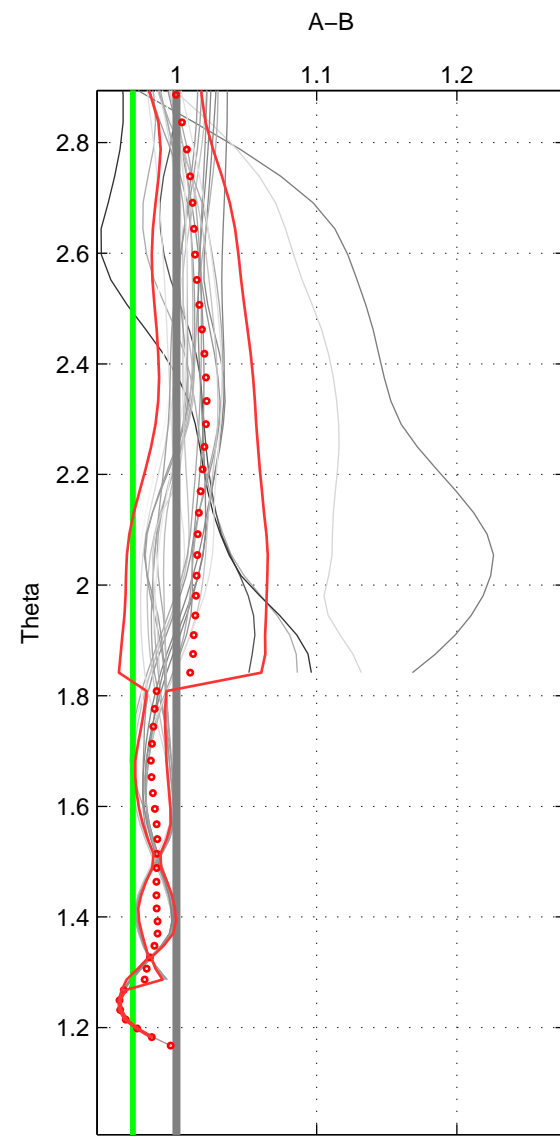

Cruise A (red). Date: Jun 2005 Cruisename: 605-49NZ20050525

Cruise B (blue). Date: Feb 2006 Cruisename: 710-49UP20060113

\*\*\* "Favourite" values are those of space 2.

	Offset	O.StDev	Ratio	R.Stdev	Rating
SIGMA:	-2.882	0.187	0.979	0.001	3
THETA:	-4.765	0.162	0.969	0.001	5
DEPTH:	-2.897	0.321	0.981	0.002	4
FAV. :	-4.765	0.162	0.969	0.001	5

Profiles of A: 19  
 Profiles of B: 1  
 Diff profs : 11  
 WMoffset (A-B): -2.8824  
 WMoffset stdev: 0.18748  
 WMratio (A/B): 0.97924  
 WMratio stdev: 0.0012592

Quality (1-5): 3

Profiles of A: 19  
 Profiles of B: 3  
 Diff profs : 28  
 WMoffset (A-B): -4.7651  
 WMoffset stdev: 0.16246  
 WMratio (A/B): 0.96904  
 WMratio stdev: 0.00094845

Quality (1-5): 5

Profiles of A: 19  
 Profiles of B: 3  
 Diff profs : 28  
 WMoffset (A-B): -2.8971  
 WMoffset stdev: 0.32122  
 WMratio (A/B): 0.9811  
 WMratio stdev: 0.001994

Quality (1-5): 4