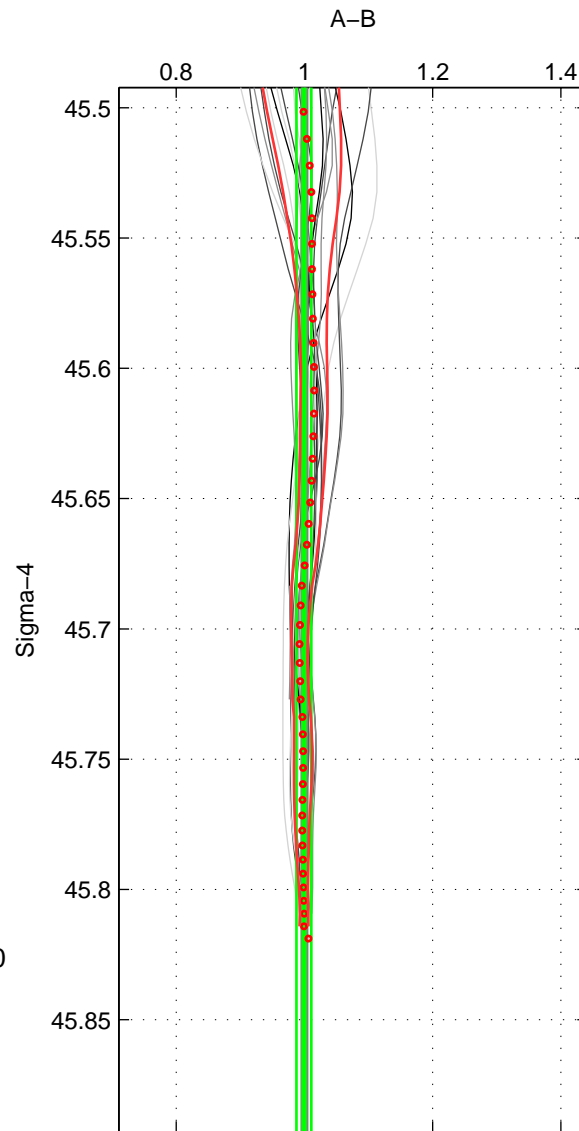

Cruise A (red). Date: Jul 2001 Cruisename: 575-49HO20010710
 Cruise B (blue). Date: Mar 2003 Cruisename: 597-49NZ20030220

*** "Favourite" values are means of spaces 1 2.

	Offset	O.StDev	Ratio	R.Stdev	Rating
SIGMA:	0.032	1.151	0.999	0.012	4
THETA:	-0.206	1.584	0.997	0.016	4
DEPTH:	-0.217	6.427	1.001	0.059	3
FAV.:	-0.087	1.367	0.998	0.014	4

Profiles of A: 6
 Profiles of B: 11
 Diff profs : 22
 WMoffset (A-B): 0.032067
 WMoffset stdev: 1.1509
 WMratio (A/B): 0.99936
 WMratio stdev: 0.011605

Quality (1-5): 4

Profiles of A: 6
 Profiles of B: 11
 Diff profs : 22
 WMoffset (A-B): -0.20612
 WMoffset stdev: 1.5835
 WMratio (A/B): 0.99674
 WMratio stdev: 0.015626

Quality (1-5): 4

Profiles of A: 6
 Profiles of B: 11
 Diff profs : 22
 WMoffset (A-B): -0.21714
 WMoffset stdev: 6.4267
 WMratio (A/B): 1.0005
 WMratio stdev: 0.059206

Quality (1-5): 3