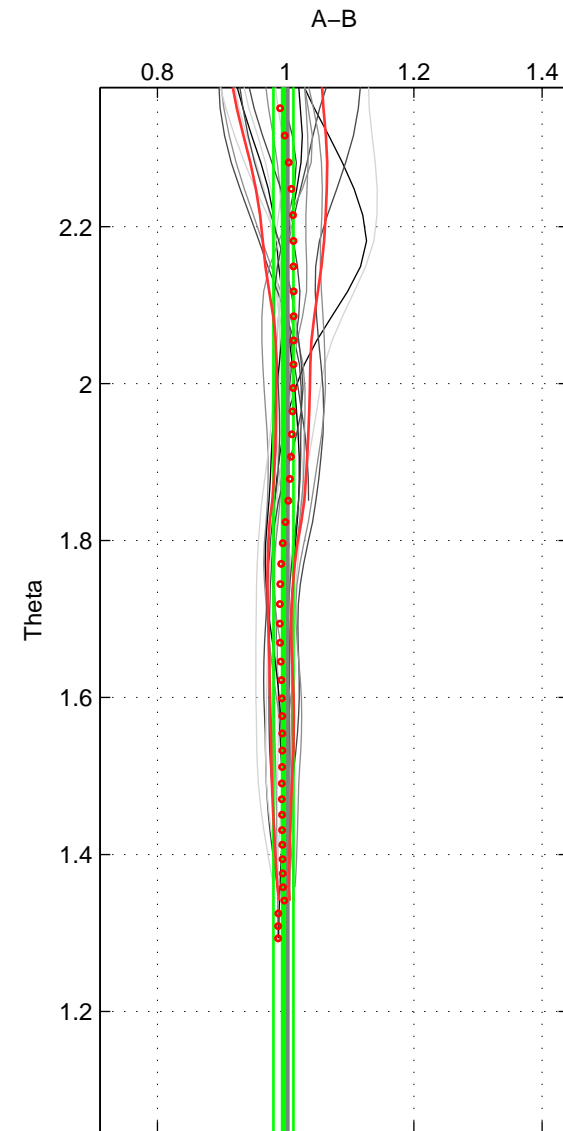

Cruise A (red). Date: Jul 2001 Cruisename: 575-49HO20010710
 Cruise B (blue). Date: Mar 2003 Cruisename: 597-49NZ20030220

*** "Favourite" values are means of spaces 1 2.

	Offset	O.StDev	Ratio	R.Stdev	Rating
SIGMA:	0.032	1.151	0.999	0.012	4
THETA:	-0.206	1.584	0.997	0.016	4
DEPTH:	-0.217	6.427	1.001	0.059	3
FAV.:	-0.087	1.367	0.998	0.014	4

Profiles of A: 6
 Profiles of B: 11
 Diff profs : 22
 WMoffset (A-B): 0.032067
 WMoffset stdev: 1.1509
 WMratio (A/B): 0.99936
 WMratio stdev: 0.011605

Quality (1-5): 4

Profiles of A: 6
 Profiles of B: 11
 Diff profs : 22
 WMoffset (A-B): -0.20612
 WMoffset stdev: 1.5835
 WMratio (A/B): 0.99674
 WMratio stdev: 0.015626

Quality (1-5): 4

Profiles of A: 6
 Profiles of B: 11
 Diff profs : 22
 WMoffset (A-B): -0.21714
 WMoffset stdev: 6.4267
 WMratio (A/B): 1.0005
 WMratio stdev: 0.059206

Quality (1-5): 3