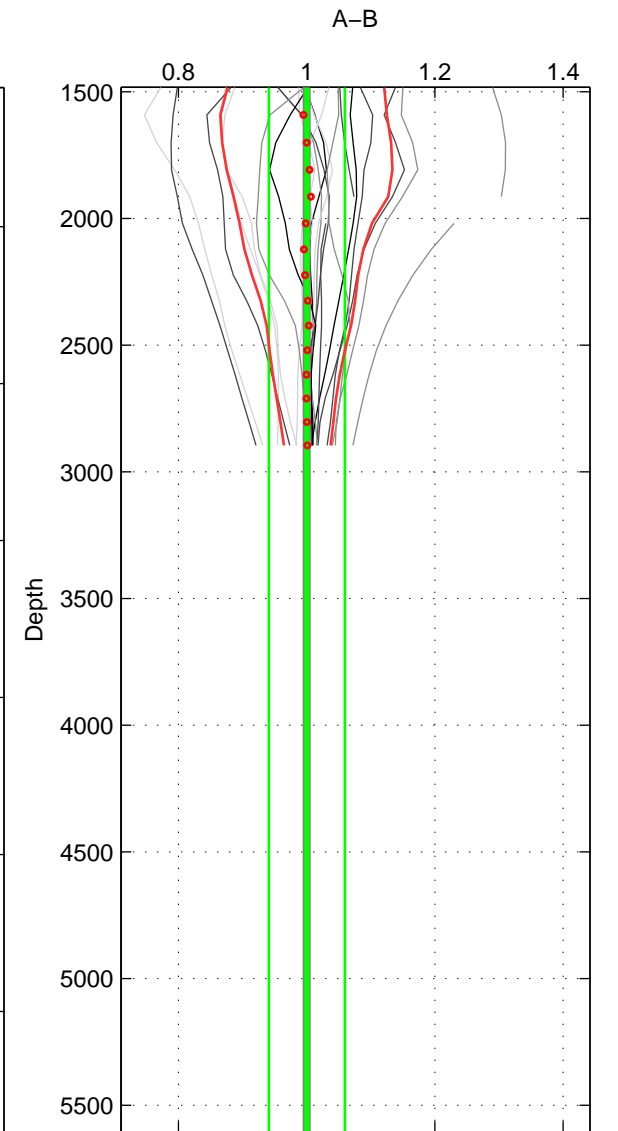

Cruise A (red). Date: Jul 2001 Cruisename: 575-49HO20010710
 Cruise B (blue). Date: Mar 2003 Cruisename: 597-49NZ20030220

*** "Favourite" values are means of spaces 1 2.

	Offset	O.StDev	Ratio	R.Stdev	Rating
SIGMA:	0.032	1.151	0.999	0.012	4
THETA:	-0.206	1.584	0.997	0.016	4
DEPTH:	-0.217	6.427	1.001	0.059	3
FAV.:	-0.087	1.367	0.998	0.014	4

Profiles of A: 6
 Profiles of B: 11
 Diff profs : 22
 WMoffset (A-B): 0.032067
 WMoffset stdev: 1.1509
 WMratio (A/B): 0.99936
 WMratio stdev: 0.011605

Quality (1-5): 4

Profiles of A: 6
 Profiles of B: 11
 Diff profs : 22
 WMoffset (A-B): -0.20612
 WMoffset stdev: 1.5835
 WMratio (A/B): 0.99674
 WMratio stdev: 0.015626

Quality (1-5): 4

Profiles of A: 6
 Profiles of B: 11
 Diff profs : 22
 WMoffset (A-B): -0.21714
 WMoffset stdev: 6.4267
 WMratio (A/B): 1.0005
 WMratio stdev: 0.059206

Quality (1-5): 3