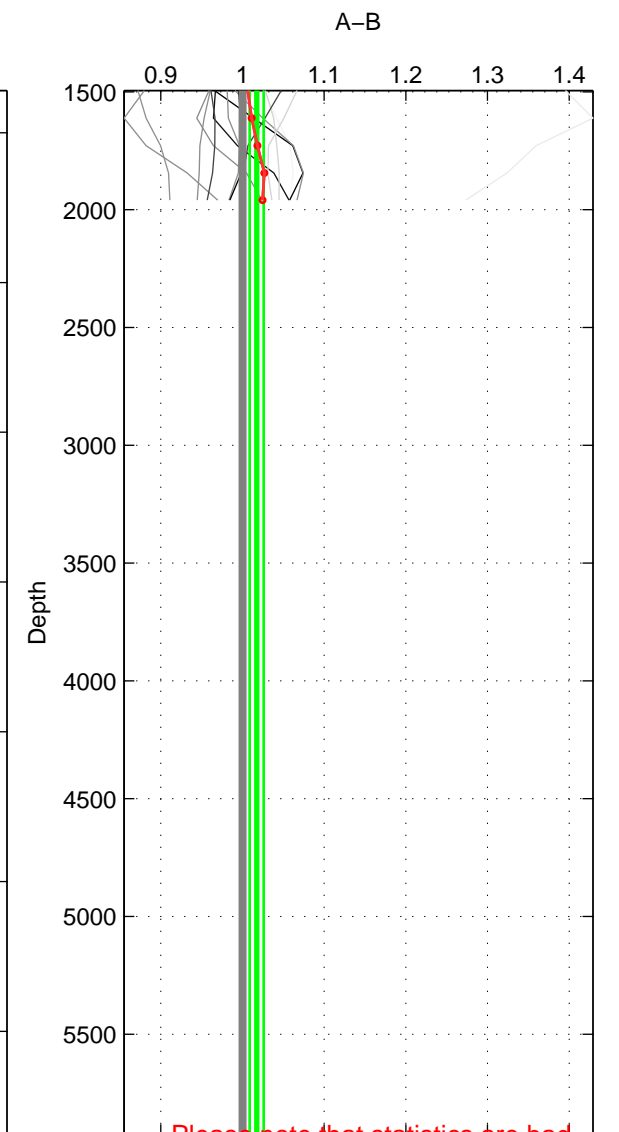

Cruise A (red). Date: Jun 2001 Cruisename: 591-49NZ20010604

Cruise B (blue). Date: Jul 2001 Cruisename: 694-49UP20010619

\*\*\* "Favourite" values are means of spaces 1 2.

	Offset	O.StDev	Ratio	R.Stdev	Rating
SIGMA:	0.933	1.962	1.024	0.047	4
THETA:	1.111	2.160	1.026	0.045	4
DEPTH:	0.958	0.626	1.017	0.009	3
FAV.:	1.022	2.061	1.025	0.046	4

Profiles of A: 6  
 Profiles of B: 11  
 Diff profs : 15  
 WMoffset (A-B): 0.93298  
 WMoffset stdev: 1.9616  
 WMratio (A/B): 1.0243  
 WMratio stdev: 0.047253

Quality (1-5): 4

Profiles of A: 6  
 Profiles of B: 11  
 Diff profs : 15  
 WMoffset (A-B): 1.1114  
 WMoffset stdev: 2.1598  
 WMratio (A/B): 1.0263  
 WMratio stdev: 0.044931

Quality (1-5): 4

Please note that statistics are bad.

Profiles of A: 6  
 Profiles of B: 11  
 Diff profs : 15  
 WMoffset (A-B): 0.95831  
 WMoffset stdev: 0.62603  
 WMratio (A/B): 1.0175  
 WMratio stdev: 0.0086145