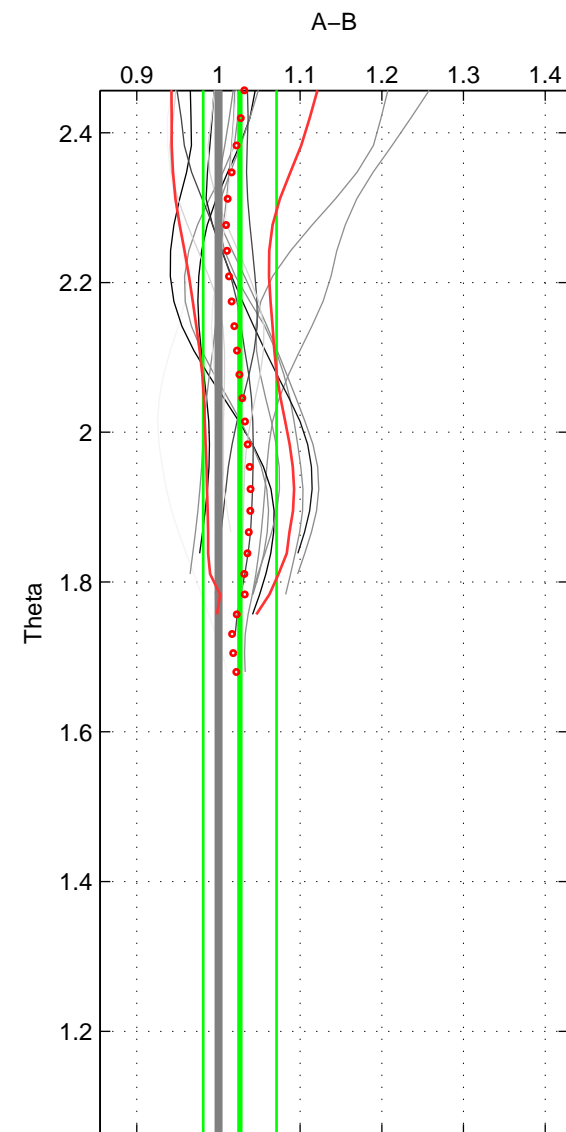

Cruise A (red). Date: Jun 2001 Cruisename: 591-49NZ20010604

Cruise B (blue). Date: Jul 2001 Cruisename: 694-49UP20010619

\*\*\* "Favourite" values are means of spaces 1 2.

	Offset	O.StDev	Ratio	R.Stdev	Rating
SIGMA:	0.933	1.962	1.024	0.047	4
THETA:	1.111	2.160	1.026	0.045	4
DEPTH:	0.958	0.626	1.017	0.009	3
FAV.:	1.022	2.061	1.025	0.046	4

Profiles of A: 6  
 Profiles of B: 11  
 Diff profs : 15  
 WMoffset (A-B): 0.93298  
 WMoffset stdev: 1.9616  
 WMratio (A/B): 1.0243  
 WMratio stdev: 0.047253

Quality (1-5): 4

Profiles of A: 6  
 Profiles of B: 11  
 Diff profs : 15  
 WMoffset (A-B): 1.1114  
 WMoffset stdev: 2.1598  
 WMratio (A/B): 1.0263  
 WMratio stdev: 0.044931

Quality (1-5): 4

Please note that statistics are bad.

Profiles of A: 6  
 Profiles of B: 11  
 Diff profs : 15  
 WMoffset (A-B): 0.95831  
 WMoffset stdev: 0.62603  
 WMratio (A/B): 1.0175  
 WMratio stdev: 0.0086145