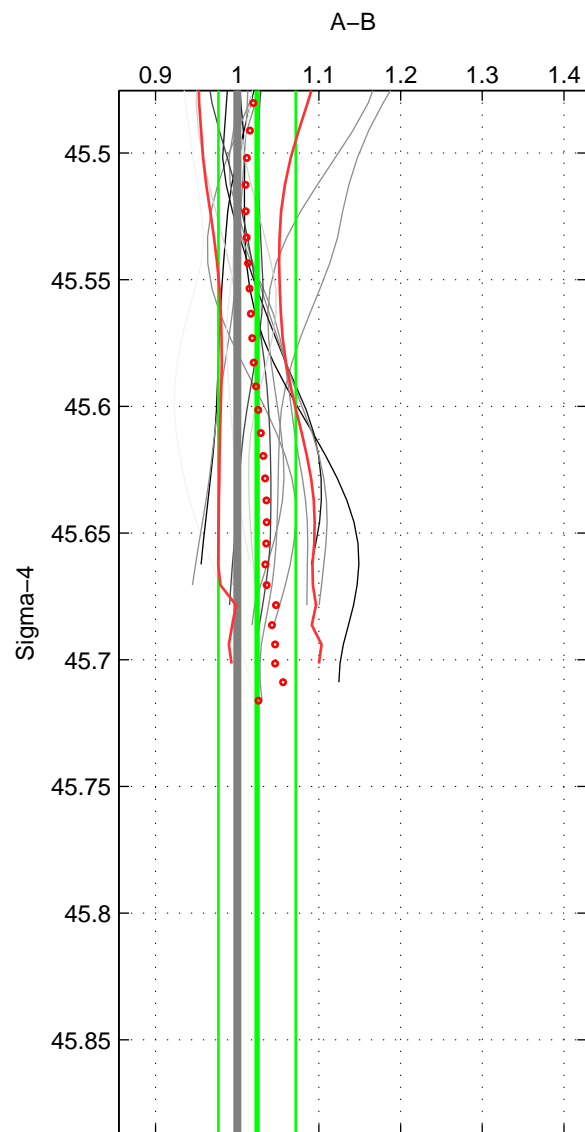

Cruise A (red). Date: Jun 2001 Cruisename: 591-49NZ20010604

Cruise B (blue). Date: Jul 2001 Cruisename: 694-49UP20010619

\*\*\* "Favourite" values are means of spaces 1 2.

	Offset	O.StDev	Ratio	R.Stdev	Rating
SIGMA:	0.933	1.962	1.024	0.047	4
THETA:	1.111	2.160	1.026	0.045	4
DEPTH:	0.958	0.626	1.017	0.009	3
FAV.:	1.022	2.061	1.025	0.046	4

Profiles of A: 6  
 Profiles of B: 11  
 Diff profs : 15  
 WMoffset (A-B): 0.93298  
 WMoffset stdev: 1.9616  
 WMratio (A/B): 1.0243  
 WMratio stdev: 0.047253

Quality (1-5): 4

Profiles of A: 6  
 Profiles of B: 11  
 Diff profs : 15  
 WMoffset (A-B): 1.1114  
 WMoffset stdev: 2.1598  
 WMratio (A/B): 1.0263  
 WMratio stdev: 0.044931

Quality (1-5): 4

Please note that statistics are bad.

Profiles of A: 6  
 Profiles of B: 11  
 Diff profs : 15  
 WMoffset (A-B): 0.95831  
 WMoffset stdev: 0.62603  
 WMratio (A/B): 1.0175  
 WMratio stdev: 0.0086145