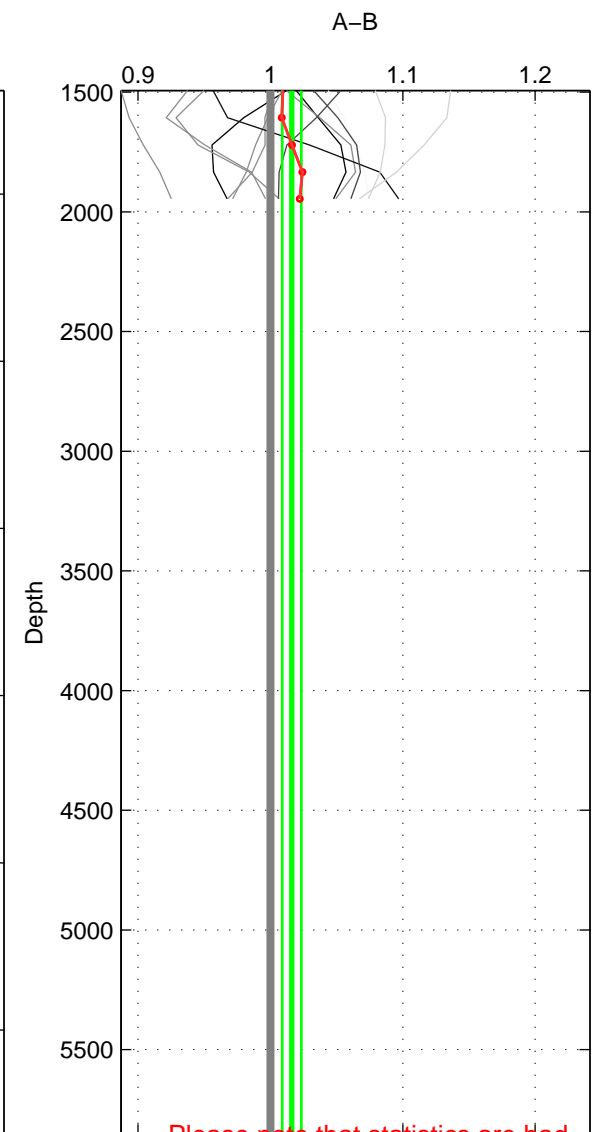

Cruise A (red). Date: Jun 2001 Cruisename: 591-49NZ20010604  
 Cruise B (blue). Date: May 2001 Cruisename: 693-49UP20010424

\*\*\* "Favourite" values are means of spaces 1 2.

	Offset	O.StDev	Ratio	R.Stdev	Rating
SIGMA:	1.257	1.798	1.026	0.035	4
THETA:	2.015	2.067	1.042	0.040	4
DEPTH:	0.858	0.494	1.016	0.007	3
FAV.:	1.636	1.933	1.034	0.038	4

Profiles of A: 5  
 Profiles of B: 10  
 Diff profs : 14  
 WMoffset (A-B): 1.2572  
 WMoffset stdev: 1.7985  
 WMratio (A/B): 1.0257  
 WMratio stdev: 0.034589

Quality (1-5): 4

Profiles of A: 5  
 Profiles of B: 10  
 Diff profs : 14  
 WMoffset (A-B): 2.0146  
 WMoffset stdev: 2.0666  
 WMratio (A/B): 1.0424  
 WMratio stdev: 0.040428

Quality (1-5): 4

Profiles of A: 5  
 Profiles of B: 10  
 Diff profs : 14  
 WMoffset (A-B): 0.85808  
 WMoffset stdev: 0.49352  
 WMratio (A/B): 1.0161  
 WMratio stdev: 0.0071807

Quality (1-5): 3

Please note that statistics are bad.