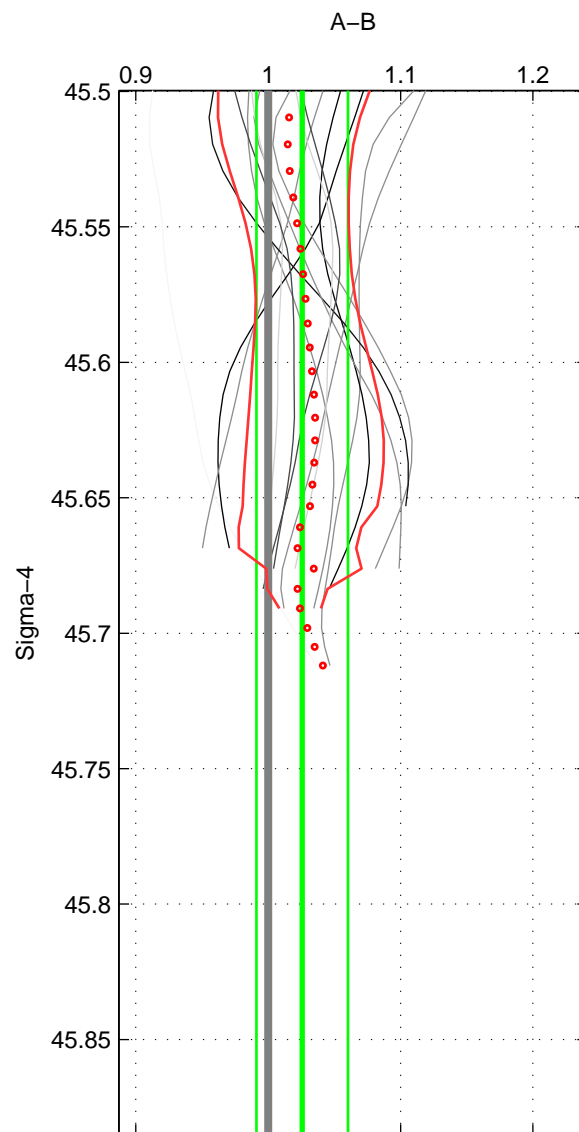

Cruise A (red). Date: Jun 2001 Cruisename: 591-49NZ20010604  
 Cruise B (blue). Date: May 2001 Cruisename: 693-49UP20010424

\*\*\* "Favourite" values are means of spaces 1 2.

	Offset	O.StDev	Ratio	R.Stdev	Rating
SIGMA:	1.257	1.798	1.026	0.035	4
THETA:	2.015	2.067	1.042	0.040	4
DEPTH:	0.858	0.494	1.016	0.007	3
FAV.:	1.636	1.933	1.034	0.038	4

Profiles of A: 5  
 Profiles of B: 10  
 Diff profs : 14  
 WMoffset (A-B): 1.2572  
 WMoffset stdev: 1.7985  
 WMratio (A/B): 1.0257  
 WMratio stdev: 0.034589

Quality (1-5): 4

Profiles of A: 5  
 Profiles of B: 10  
 Diff profs : 14  
 WMoffset (A-B): 2.0146  
 WMoffset stdev: 2.0666  
 WMratio (A/B): 1.0424  
 WMratio stdev: 0.040428

Quality (1-5): 4

Profiles of A: 5  
 Profiles of B: 10  
 Diff profs : 14  
 WMoffset (A-B): 0.85808  
 WMoffset stdev: 0.49352  
 WMratio (A/B): 1.0161  
 WMratio stdev: 0.0071807

Quality (1-5): 3

Please note that statistics are bad.