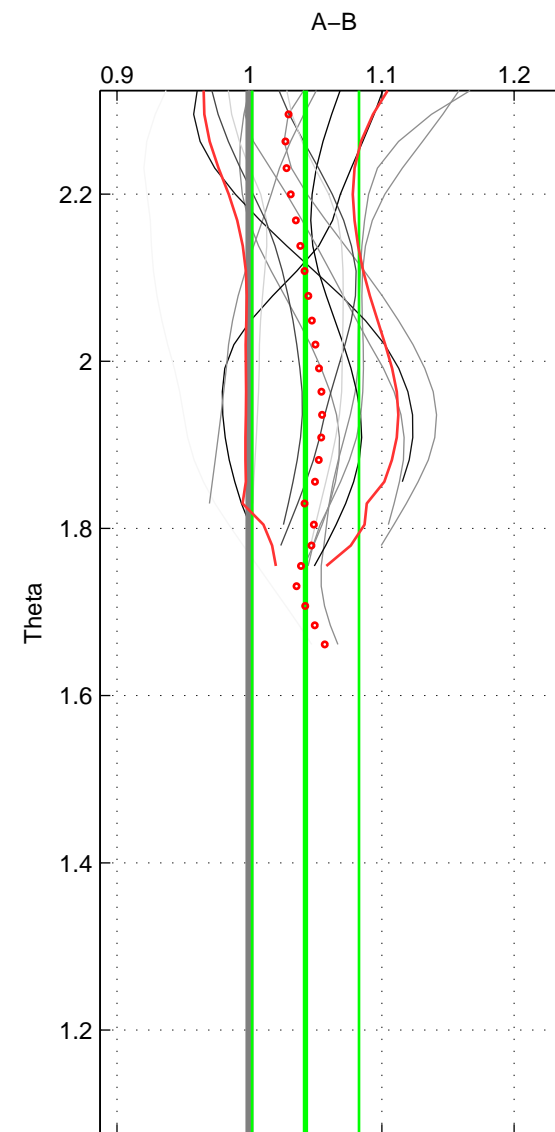

Cruise A (red). Date: Jun 2001 Cruisename: 591-49NZ20010604  
 Cruise B (blue). Date: May 2001 Cruisename: 693-49UP20010424

\*\*\* "Favourite" values are means of spaces 1 2.

	Offset	O.StDev	Ratio	R.Stdev	Rating
SIGMA:	1.257	1.798	1.026	0.035	4
THETA:	2.015	2.067	1.042	0.040	4
DEPTH:	0.858	0.494	1.016	0.007	3
FAV.:	1.636	1.933	1.034	0.038	4

Profiles of A: 5  
 Profiles of B: 10  
 Diff profs : 14  
 WMoffset (A-B): 1.2572  
 WMoffset stdev: 1.7985  
 WMratio (A/B): 1.0257  
 WMratio stdev: 0.034589

Quality (1-5): 4

Profiles of A: 5  
 Profiles of B: 10  
 Diff profs : 14  
 WMoffset (A-B): 2.0146  
 WMoffset stdev: 2.0666  
 WMratio (A/B): 1.0424  
 WMratio stdev: 0.040428

Quality (1-5): 4

Profiles of A: 5  
 Profiles of B: 10  
 Diff profs : 14  
 WMoffset (A-B): 0.85808  
 WMoffset stdev: 0.49352  
 WMratio (A/B): 1.0161  
 WMratio stdev: 0.0071807

Quality (1-5): 3

Please note that statistics are bad.