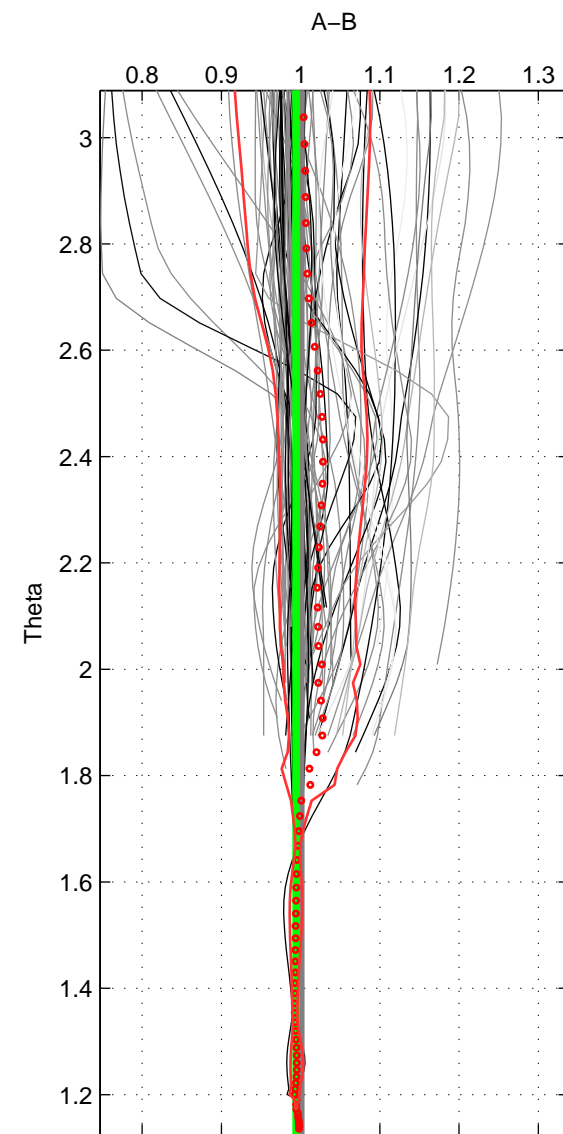

Cruise A (red). Date: Jul 2001 Cruisename: 656-49UF20010710

Cruise B (blue). Date: Jul 1997 Cruisename: 682-49UP19970623

*** "Favourite" values are means of spaces 1 2.

	Offset	O.StDev	Ratio	R.Stdev	Rating
SIGMA:	1.062	3.777	1.014	0.042	5
THETA:	-0.818	0.488	0.994	0.003	5
DEPTH:	1.215	0.713	1.012	0.010	3
FAV.:	0.122	2.133	1.004	0.022	5

Profiles of A: 34
 Profiles of B: 29
 Diff profs : 95
 WMoffset (A-B): 1.0623
 WMoffset stdev: 3.777
 WMratio (A/B): 1.0139
 WMratio stdev: 0.041769

Quality (1-5): 5

Profiles of A: 34
 Profiles of B: 29
 Diff profs : 95
 WMoffset (A-B): -0.81767
 WMoffset stdev: 0.48848
 WMratio (A/B): 0.99439
 WMratio stdev: 0.0030824

Quality (1-5): 5

Profiles of A: 34
 Profiles of B: 29
 Diff profs : 95
 WMoffset (A-B): 1.2148
 WMoffset stdev: 0.71322
 WMratio (A/B): 1.0115
 WMratio stdev: 0.010157

Quality (1-5): 3

Please note that statistics are bad.