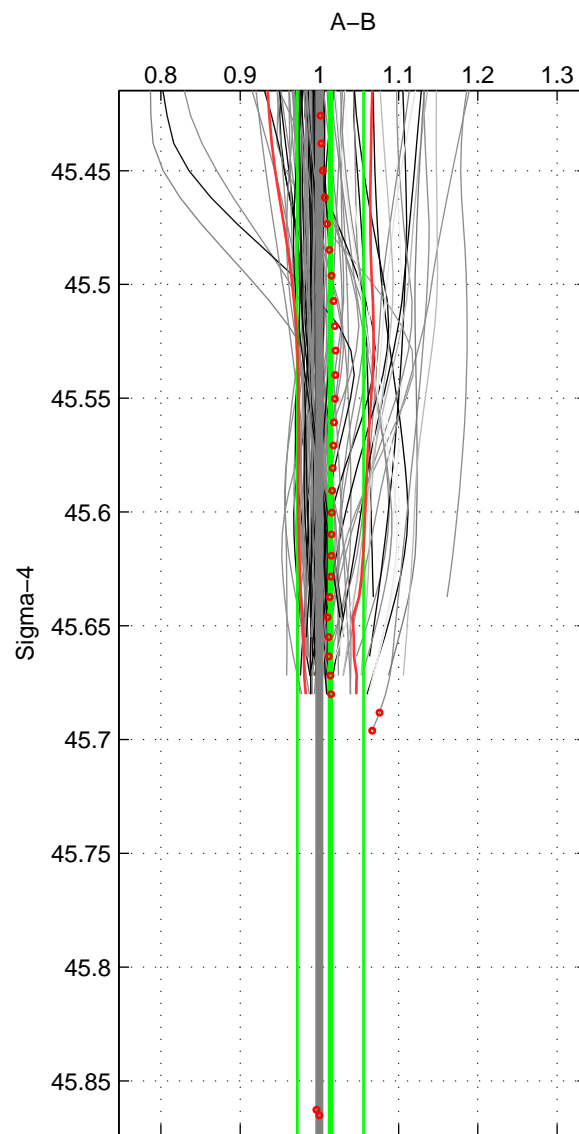

Cruise A (red). Date: Jul 2001 Cruisename: 656-49UF20010710

Cruise B (blue). Date: Jul 1997 Cruisename: 682-49UP19970623

*** "Favourite" values are means of spaces 1 2.

	Offset	O.StDev	Ratio	R.Stdev	Rating
SIGMA:	1.062	3.777	1.014	0.042	5
THETA:	-0.818	0.488	0.994	0.003	5
DEPTH:	1.215	0.713	1.012	0.010	3
FAV.:	0.122	2.133	1.004	0.022	5

Profiles of A: 34
 Profiles of B: 29
 Diff profs : 95
 WMoffset (A-B): 1.0623
 WMoffset stdev: 3.777
 WMratio (A/B): 1.0139
 WMratio stdev: 0.041769

Quality (1-5): 5

Profiles of A: 34
 Profiles of B: 29
 Diff profs : 95
 WMoffset (A-B): -0.81767
 WMoffset stdev: 0.48848
 WMratio (A/B): 0.99439
 WMratio stdev: 0.0030824

Quality (1-5): 5

Profiles of A: 34
 Profiles of B: 29
 Diff profs : 95
 WMoffset (A-B): 1.2148
 WMoffset stdev: 0.71322
 WMratio (A/B): 1.0115
 WMratio stdev: 0.010157

Quality (1-5): 3

Please note that statistics are bad.