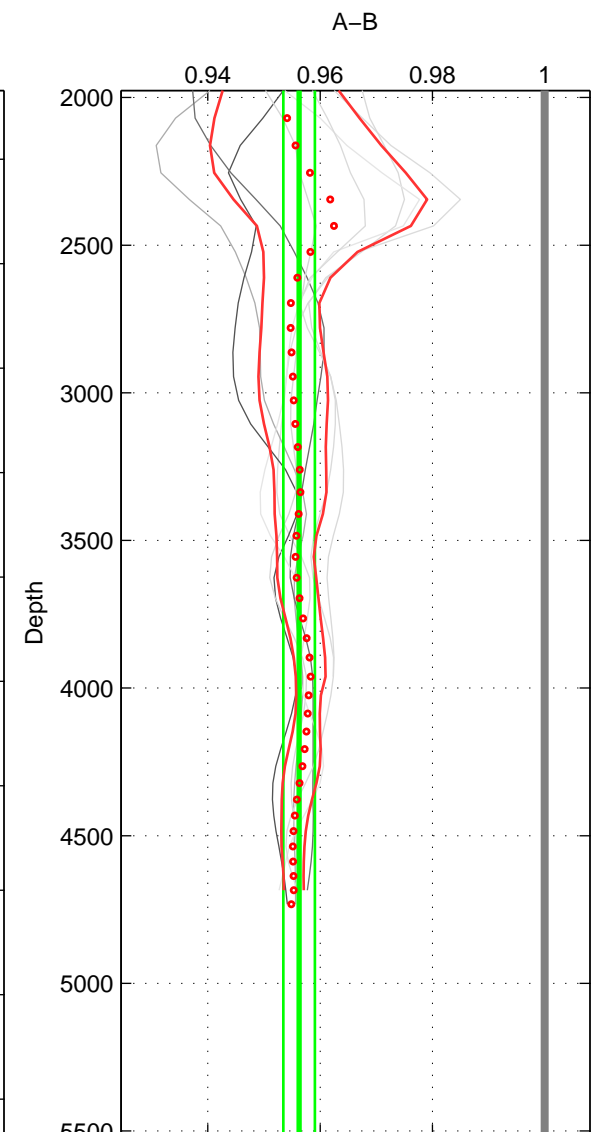

Cruise A (red). Date: Aug 1993 Cruisename: 251-33MW19930704.1

Cruise B (blue). Date: Apr 2004 Cruisename: 316-74DI20040404

\*\*\* "Favourite" values are means of spaces 1 2 3.

	Offset	O.StDev	Ratio	R.Stdev	Rating
SIGMA:	-10.817	0.937	0.957	0.004	3
THETA:	-10.859	0.859	0.956	0.003	3
DEPTH:	-10.898	0.723	0.956	0.003	3
FAV.:	-10.858	0.840	0.956	0.003	3

Profiles of A: 3  
 Profiles of B: 4  
 Diff profs : 8  
 WMoffset (A-B): -10.8168  
 WMoffset stdev: 0.93685  
 WMratio (A/B): 0.95653  
 WMratio stdev: 0.003652

Quality (1-5): 3

Profiles of A: 3  
 Profiles of B: 4  
 Diff profs : 8  
 WMoffset (A-B): -10.8593  
 WMoffset stdev: 0.8592  
 WMratio (A/B): 0.95638  
 WMratio stdev: 0.0033375

Quality (1-5): 3

Profiles of A: 3  
 Profiles of B: 4  
 Diff profs : 8  
 WMoffset (A-B): -10.8983  
 WMoffset stdev: 0.72265  
 WMratio (A/B): 0.95624  
 WMratio stdev: 0.0028076

Quality (1-5): 3