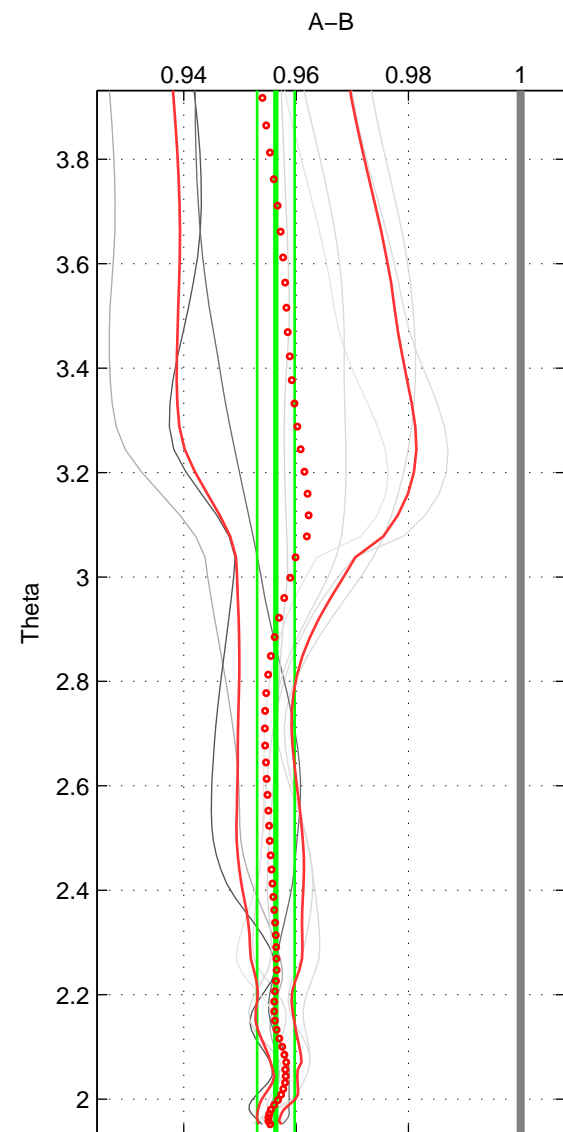

Cruise A (red). Date: Aug 1993 Cruisename: 251-33MW19930704.1

Cruise B (blue). Date: Apr 2004 Cruisename: 316-74DI20040404

\*\*\* "Favourite" values are means of spaces 1 2 3.

	Offset	O.StDev	Ratio	R.Stdev	Rating
SIGMA:	-10.817	0.937	0.957	0.004	3
THETA:	-10.859	0.859	0.956	0.003	3
DEPTH:	-10.898	0.723	0.956	0.003	3
FAV.:	-10.858	0.840	0.956	0.003	3

Profiles of A: 3  
 Profiles of B: 4  
 Diff profs : 8  
 WMoffset (A-B): -10.8168  
 WMoffset stdev: 0.93685  
 WMratio (A/B): 0.95653  
 WMratio stdev: 0.003652

Quality (1-5): 3

Profiles of A: 3  
 Profiles of B: 4  
 Diff profs : 8  
 WMoffset (A-B): -10.8593  
 WMoffset stdev: 0.8592  
 WMratio (A/B): 0.95638  
 WMratio stdev: 0.0033375

Quality (1-5): 3

Profiles of A: 3  
 Profiles of B: 4  
 Diff profs : 8  
 WMoffset (A-B): -10.8983  
 WMoffset stdev: 0.72265  
 WMratio (A/B): 0.95624  
 WMratio stdev: 0.0028076

Quality (1-5): 3