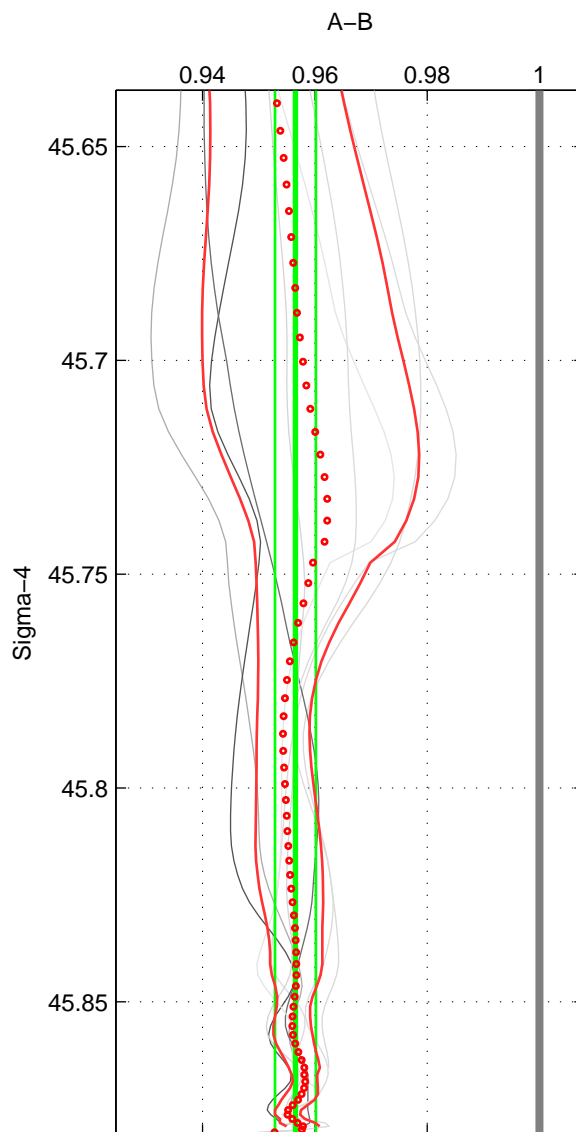

Cruise A (red). Date: Aug 1993 Cruisename: 251-33MW19930704.1

Cruise B (blue). Date: Apr 2004 Cruisename: 316-74DI20040404

\*\*\* "Favourite" values are means of spaces 1 2 3.

	Offset	O.StDev	Ratio	R.Stdev	Rating
SIGMA:	-10.817	0.937	0.957	0.004	3
THETA:	-10.859	0.859	0.956	0.003	3
DEPTH:	-10.898	0.723	0.956	0.003	3
FAV.:	-10.858	0.840	0.956	0.003	3

Profiles of A: 3  
 Profiles of B: 4  
 Diff profs : 8  
 WMoffset (A-B): -10.8168  
 WMoffset stdev: 0.93685  
 WMratio (A/B): 0.95653  
 WMratio stdev: 0.003652

Quality (1-5): 3

Profiles of A: 3  
 Profiles of B: 4  
 Diff profs : 8  
 WMoffset (A-B): -10.8593  
 WMoffset stdev: 0.8592  
 WMratio (A/B): 0.95638  
 WMratio stdev: 0.0033375

Quality (1-5): 3

Profiles of A: 3  
 Profiles of B: 4  
 Diff profs : 8  
 WMoffset (A-B): -10.8983  
 WMoffset stdev: 0.72265  
 WMratio (A/B): 0.95624  
 WMratio stdev: 0.0028076

Quality (1-5): 3