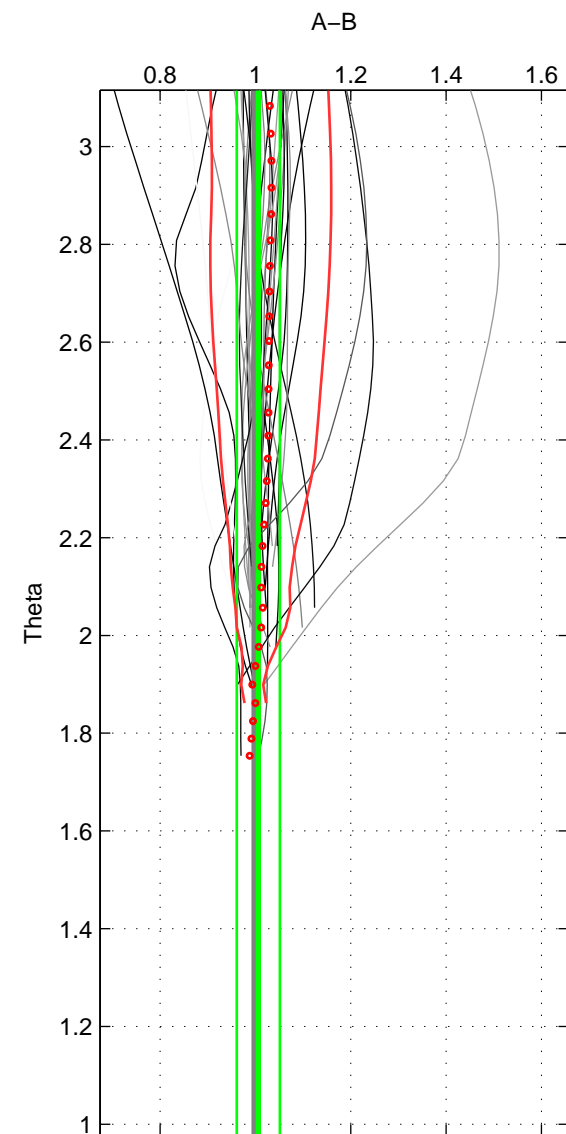

Cruise A (red). Date: Jul 2005 Cruisename: 669-49UF20050615
 Cruise B (blue). Date: Oct 1999 Cruisename: 688-49UP19990917

*** "Favourite" values are those of space 2.

	Offset	O.StDev	Ratio	R.Stdev	Rating
SIGMA:	2.023	4.688	1.020	0.052	4
THETA:	0.668	3.620	1.006	0.045	5
DEPTH:	2.146	0.523	1.025	0.009	3
FAV.:	0.668	3.620	1.006	0.045	5

Profiles of A: 18
 Profiles of B: 10
 Diff profs : 14
 WMoffset (A-B): 2.0231
 WMoffset stdev: 4.6882
 WMratio (A/B): 1.0201
 WMratio stdev: 0.05202

Quality (1-5): 4

Profiles of A: 18
 Profiles of B: 23
 Diff profs : 30
 WMoffset (A-B): 0.66807
 WMoffset stdev: 3.6201
 WMratio (A/B): 1.0059
 WMratio stdev: 0.045371

Quality (1-5): 5

Profiles of A: 18
 Profiles of B: 23
 Diff profs : 30
 WMoffset (A-B): 2.146
 WMoffset stdev: 0.52293
 WMratio (A/B): 1.0249
 WMratio stdev: 0.0088163

Quality (1-5): 3

Please note that statistics are bad.