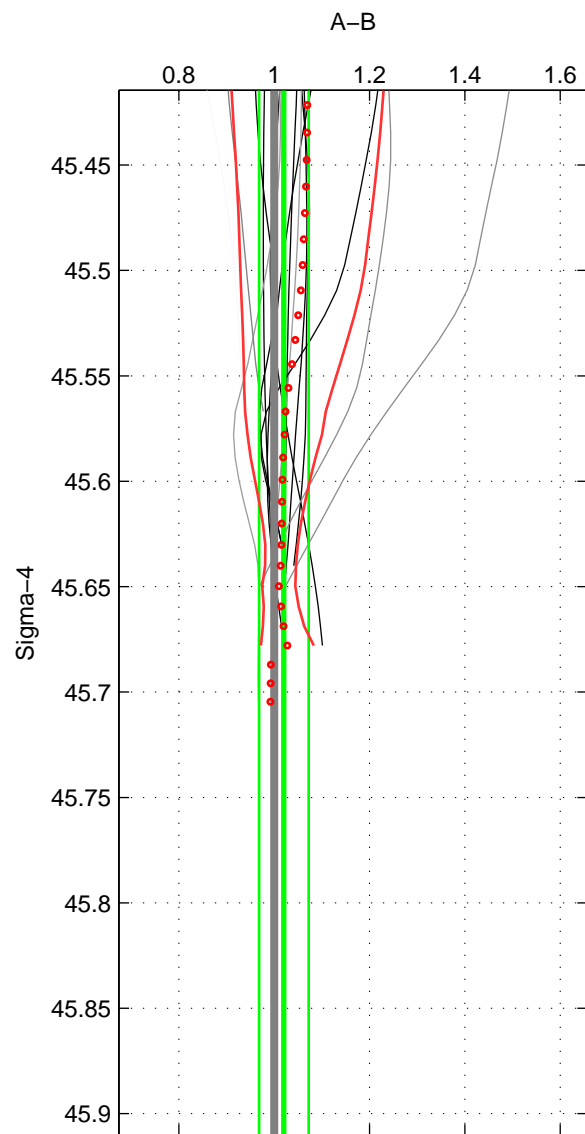

Cruise A (red). Date: Jul 2005 Cruisename: 669-49UF20050615
 Cruise B (blue). Date: Oct 1999 Cruisename: 688-49UP19990917

*** "Favourite" values are those of space 2.

	Offset	O.StDev	Ratio	R.Stdev	Rating
SIGMA:	2.023	4.688	1.020	0.052	4
THETA:	0.668	3.620	1.006	0.045	5
DEPTH:	2.146	0.523	1.025	0.009	3
FAV.:	0.668	3.620	1.006	0.045	5

Profiles of A: 18
 Profiles of B: 10
 Diff profs : 14
 WMoffset (A-B): 2.0231
 WMoffset stdev: 4.6882
 WMratio (A/B): 1.0201
 WMratio stdev: 0.05202

Quality (1-5): 4

Profiles of A: 18
 Profiles of B: 23
 Diff profs : 30
 WMoffset (A-B): 0.66807
 WMoffset stdev: 3.6201
 WMratio (A/B): 1.0059
 WMratio stdev: 0.045371

Quality (1-5): 5

Profiles of A: 18
 Profiles of B: 23
 Diff profs : 30
 WMoffset (A-B): 2.146
 WMoffset stdev: 0.52293
 WMratio (A/B): 1.0249
 WMratio stdev: 0.0088163

Quality (1-5): 3

Please note that statistics are bad.