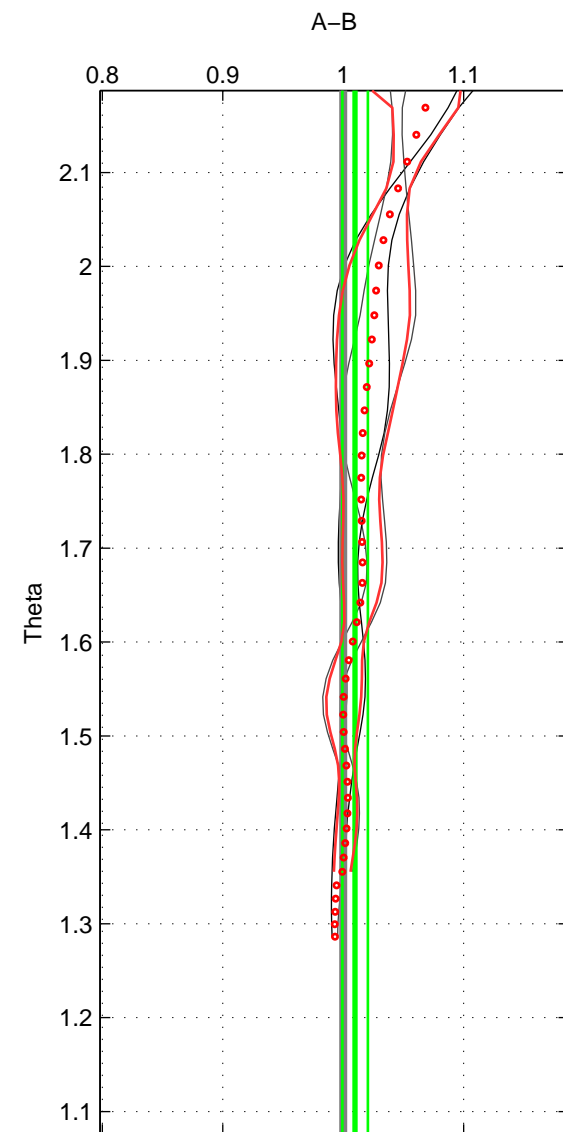

Cruise A (red). Date: Jul 2001 Cruisename: 575-49HO20010710

Cruise B (blue). Date: Jan 2000 Cruisename: 588-49NZ20000105

*** "Favourite" values are means of spaces 1 2 3.

	Offset	O.StDev	Ratio	R.Stdev	Rating
SIGMA:	0.486	1.078	1.006	0.016	2
THETA:	1.211	0.944	1.010	0.011	2
DEPTH:	-2.114	5.529	0.982	0.048	2
FAV.:	-0.139	2.517	0.999	0.025	2

Profiles of A: 4
 Profiles of B: 3
 Diff profs : 6
 WMoffset (A-B): 0.48569
 WMoffset stdev: 1.0776
 WMratio (A/B): 1.0059
 WMratio stdev: 0.015594

Quality (1-5): 2

Profiles of A: 4
 Profiles of B: 3
 Diff profs : 6
 WMoffset (A-B): 1.2111
 WMoffset stdev: 0.94411
 WMratio (A/B): 1.0097
 WMratio stdev: 0.010596

Quality (1-5): 2

Profiles of A: 4
 Profiles of B: 3
 Diff profs : 6
 WMoffset (A-B): -2.1137
 WMoffset stdev: 5.529
 WMratio (A/B): 0.98184
 WMratio stdev: 0.047522

Quality (1-5): 2