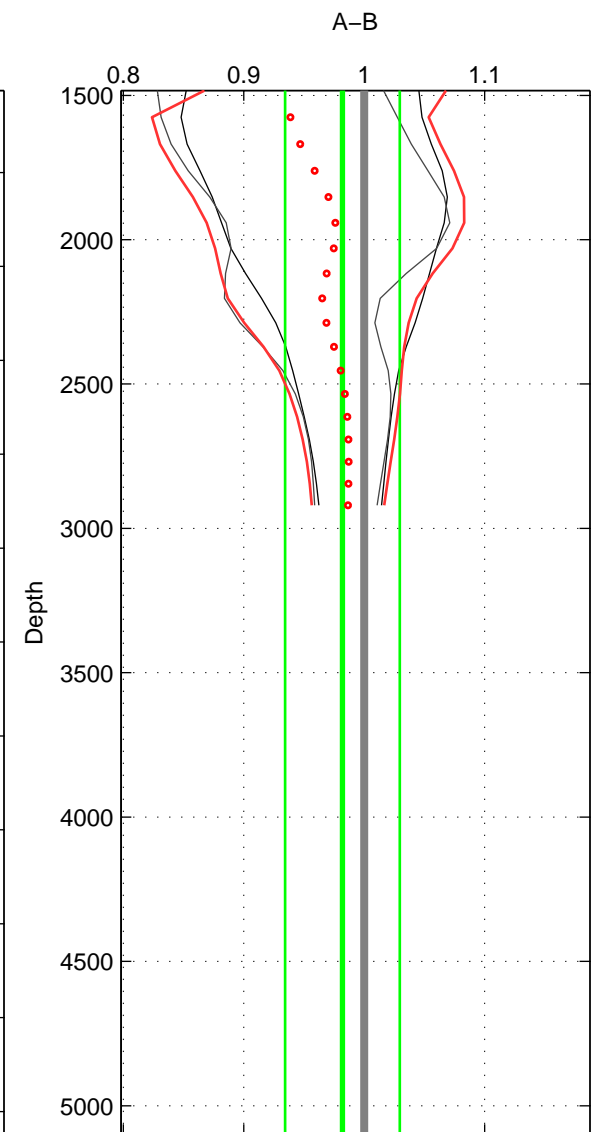

Cruise A (red). Date: Jul 2001 Cruisename: 575-49HO20010710

Cruise B (blue). Date: Jan 2000 Cruisename: 588-49NZ20000105

*** "Favourite" values are means of spaces 1 2 3.

	Offset	O.StDev	Ratio	R.Stdev	Rating
SIGMA:	0.486	1.078	1.006	0.016	2
THETA:	1.211	0.944	1.010	0.011	2
DEPTH:	-2.114	5.529	0.982	0.048	2
FAV.:	-0.139	2.517	0.999	0.025	2

Profiles of A: 4
 Profiles of B: 3
 Diff profs : 6
 WMoffset (A-B): 0.48569
 WMoffset stdev: 1.0776
 WMratio (A/B): 1.0059
 WMratio stdev: 0.015594

Quality (1-5): 2

Profiles of A: 4
 Profiles of B: 3
 Diff profs : 6
 WMoffset (A-B): 1.2111
 WMoffset stdev: 0.94411
 WMratio (A/B): 1.0097
 WMratio stdev: 0.010596

Quality (1-5): 2

Profiles of A: 4
 Profiles of B: 3
 Diff profs : 6
 WMoffset (A-B): -2.1137
 WMoffset stdev: 5.529
 WMratio (A/B): 0.98184
 WMratio stdev: 0.047522

Quality (1-5): 2