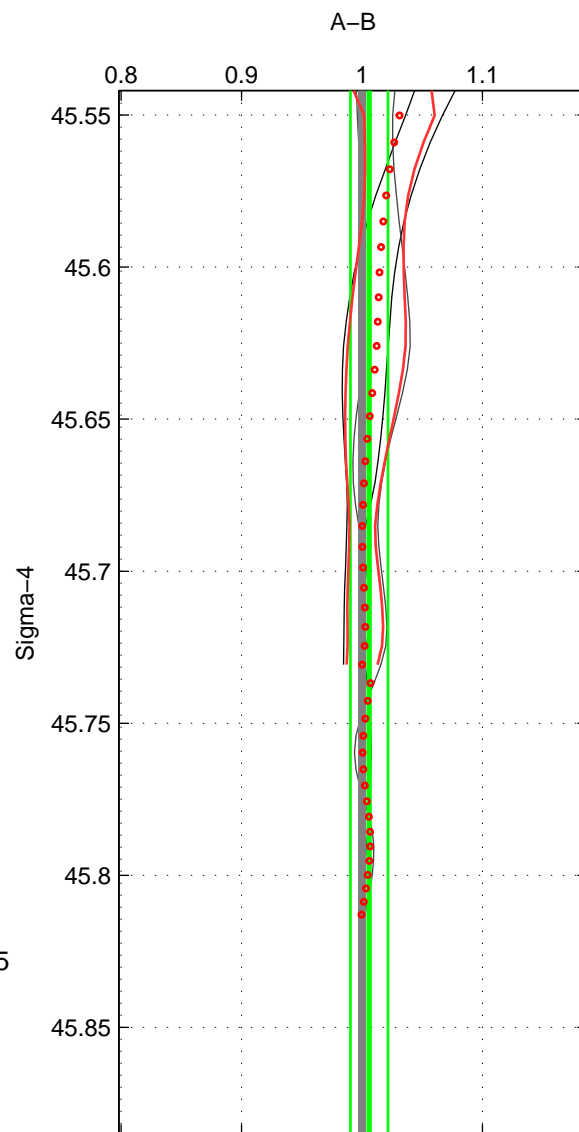

Cruise A (red). Date: Jul 2001 Cruisename: 575-49HO20010710

Cruise B (blue). Date: Jan 2000 Cruisename: 588-49NZ20000105

*** "Favourite" values are means of spaces 1 2 3.

	Offset	O.StDev	Ratio	R.Stdev	Rating
SIGMA:	0.486	1.078	1.006	0.016	2
THETA:	1.211	0.944	1.010	0.011	2
DEPTH:	-2.114	5.529	0.982	0.048	2
FAV.:	-0.139	2.517	0.999	0.025	2

Profiles of A: 4
 Profiles of B: 3
 Diff profs : 6
 WMoffset (A-B): 0.48569
 WMoffset stdev: 1.0776
 WMratio (A/B): 1.0059
 WMratio stdev: 0.015594

Quality (1-5): 2

Profiles of A: 4
 Profiles of B: 3
 Diff profs : 6
 WMoffset (A-B): 1.2111
 WMoffset stdev: 0.94411
 WMratio (A/B): 1.0097
 WMratio stdev: 0.010596

Quality (1-5): 2

Profiles of A: 4
 Profiles of B: 3
 Diff profs : 6
 WMoffset (A-B): -2.1137
 WMoffset stdev: 5.529
 WMratio (A/B): 0.98184
 WMratio stdev: 0.047522

Quality (1-5): 2