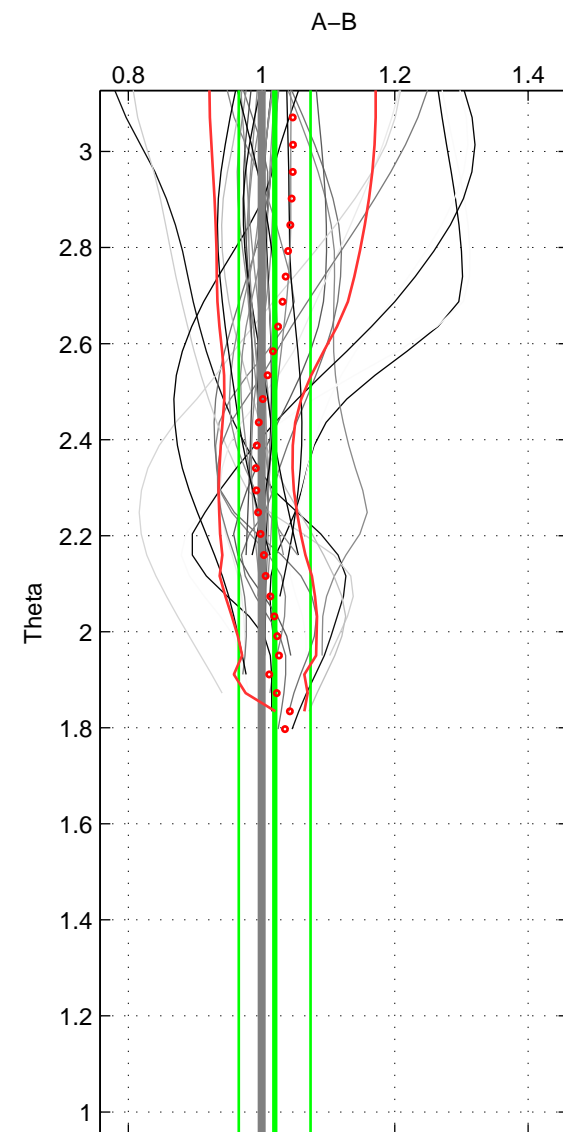

Cruise A (red). Date: Nov 2001 Cruisename: 695-49UP20011010
 Cruise B (blue). Date: Feb 2007 Cruisename: 714-49UP20070118

*** "Favourite" values are those of space 2.

	Offset	O.StDev	Ratio	R.Stdev	Rating
SIGMA:	2.729	3.116	1.047	0.057	4
THETA:	1.123	3.636	1.020	0.054	5
DEPTH:	3.076	1.402	1.054	0.014	3
FAV.:	1.123	3.636	1.020	0.054	5

Profiles of A: 3
 Profiles of B: 27
 Diff profs : 8
 WMoffset (A-B): 2.7291
 WMoffset stdev: 3.1156
 WMratio (A/B): 1.0469
 WMratio stdev: 0.056778

Quality (1-5): 4

Profiles of A: 17
 Profiles of B: 27
 Diff profs : 34
 WMoffset (A-B): 1.123
 WMoffset stdev: 3.636
 WMratio (A/B): 1.0197
 WMratio stdev: 0.053861

Quality (1-5): 5

Profiles of A: 17
 Profiles of B: 27
 Diff profs : 34
 WMoffset (A-B): 3.0763
 WMoffset stdev: 1.402
 WMratio (A/B): 1.0539
 WMratio stdev: 0.01383

Quality (1-5): 3

Please note that statistics are bad.