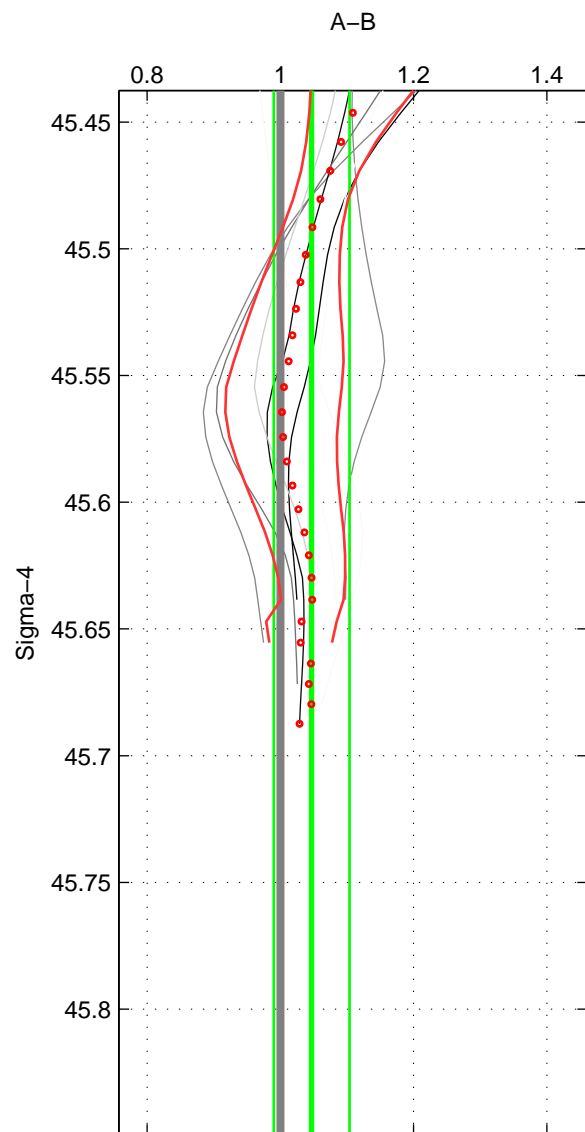

Cruise A (red). Date: Nov 2001 Cruisename: 695-49UP20011010
 Cruise B (blue). Date: Feb 2007 Cruisename: 714-49UP20070118

*** "Favourite" values are those of space 2.

	Offset	O.StDev	Ratio	R.Stdev	Rating
SIGMA:	2.729	3.116	1.047	0.057	4
THETA:	1.123	3.636	1.020	0.054	5
DEPTH:	3.076	1.402	1.054	0.014	3
FAV.:	1.123	3.636	1.020	0.054	5

Profiles of A: 3
 Profiles of B: 27
 Diff profs : 8
 WMoffset (A-B): 2.7291
 WMoffset stdev: 3.1156
 WMratio (A/B): 1.0469
 WMratio stdev: 0.056778

Quality (1-5): 4

Profiles of A: 17
 Profiles of B: 27
 Diff profs : 34
 WMoffset (A-B): 1.123
 WMoffset stdev: 3.636
 WMratio (A/B): 1.0197
 WMratio stdev: 0.053861

Quality (1-5): 5

Profiles of A: 17
 Profiles of B: 27
 Diff profs : 34
 WMoffset (A-B): 3.0763
 WMoffset stdev: 1.402
 WMratio (A/B): 1.0539
 WMratio stdev: 0.01383

Quality (1-5): 3

Please note that statistics are bad.