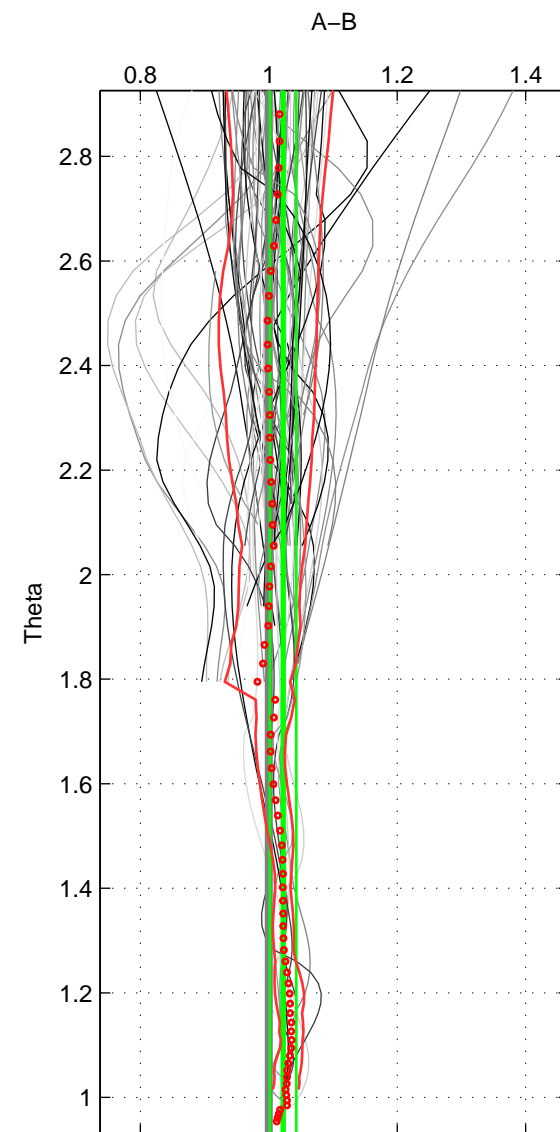

Cruise A (red). Date: Sep 1991 Cruisename: 557-49HH19910813

Cruise B (blue). Date: Jul 2005 Cruisename: 669-49UF20050615

\*\*\* "Favourite" values are those of space 2.

	Offset	O.StDev	Ratio	R.Stdev	Rating
SIGMA:	0.236	3.583	1.000	0.034	4
THETA:	2.870	3.045	1.022	0.021	5
DEPTH:	0.518	2.007	1.006	0.012	4
FAV.:	2.870	3.045	1.022	0.021	5

Profiles of A: 48  
 Profiles of B: 15  
 Diff profs : 60  
 WMoffset (A-B): 0.23618  
 WMoffset stdev: 3.5831  
 WMratio (A/B): 0.99963  
 WMratio stdev: 0.033794

Quality (1-5): 4

Profiles of A: 54  
 Profiles of B: 15  
 Diff profs : 70  
 WMoffset (A-B): 2.8696  
 WMoffset stdev: 3.0445  
 WMratio (A/B): 1.0224  
 WMratio stdev: 0.020532

Quality (1-5): 5

Profiles of A: 54  
 Profiles of B: 15  
 Diff profs : 70  
 WMoffset (A-B): 0.51782  
 WMoffset stdev: 2.0071  
 WMratio (A/B): 1.0056  
 WMratio stdev: 0.012072

Quality (1-5): 4