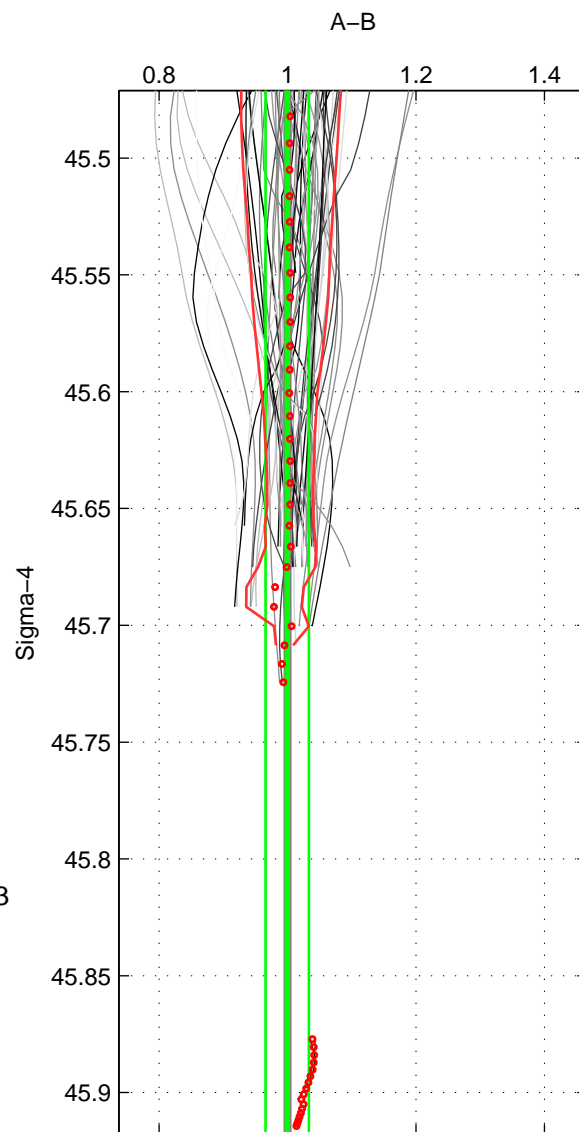

Cruise A (red). Date: Sep 1991 Cruisename: 557-49HH19910813

Cruise B (blue). Date: Jul 2005 Cruisename: 669-49UF20050615

\*\*\* "Favourite" values are those of space 2.

	Offset	O.StDev	Ratio	R.Stdev	Rating
SIGMA:	0.236	3.583	1.000	0.034	4
THETA:	2.870	3.045	1.022	0.021	5
DEPTH:	0.518	2.007	1.006	0.012	4
FAV.:	2.870	3.045	1.022	0.021	5

Profiles of A: 48  
 Profiles of B: 15  
 Diff profs : 60  
 WMoffset (A-B): 0.23618  
 WMoffset stdev: 3.5831  
 WMratio (A/B): 0.99963  
 WMratio stdev: 0.033794

Quality (1-5): 4

Profiles of A: 54  
 Profiles of B: 15  
 Diff profs : 70  
 WMoffset (A-B): 2.8696  
 WMoffset stdev: 3.0445  
 WMratio (A/B): 1.0224  
 WMratio stdev: 0.020532

Quality (1-5): 5

Profiles of A: 54  
 Profiles of B: 15  
 Diff profs : 70  
 WMoffset (A-B): 0.51782  
 WMoffset stdev: 2.0071  
 WMratio (A/B): 1.0056  
 WMratio stdev: 0.012072

Quality (1-5): 4