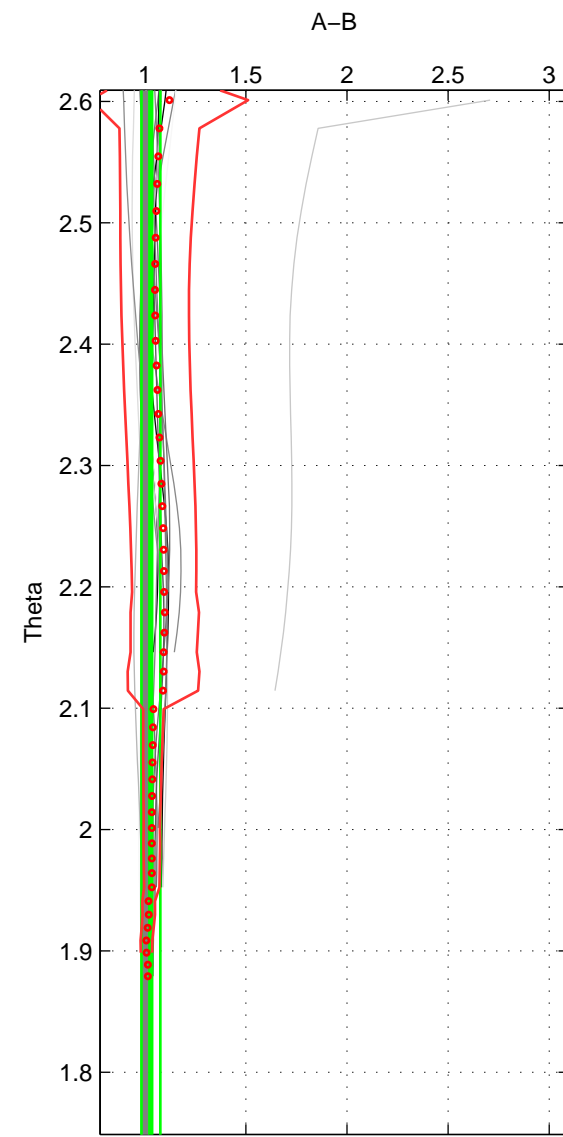

Cruise A (red). Date: May 1999 Cruisename: 687-49UP19990419

Cruise B (blue). Date: Feb 2007 Cruisename: 714-49UP20070118

*** "Favourite" values are means of spaces 1 2 3.

	Offset	O.StDev	Ratio	R.Stdev	Rating
SIGMA:	1.317	2.941	1.020	0.045	4
THETA:	1.907	3.132	1.029	0.047	4
DEPTH:	6.955	9.141	1.115	0.149	4
FAV.:	3.393	5.072	1.055	0.080	4

Profiles of A: 7
 Profiles of B: 6
 Diff profs: 19
 WMoffset (A-B): 1.3168
 WMoffset stdev: 2.9411
 WMratio (A/B): 1.0204
 WMratio stdev: 0.044649

Quality (1-5): 4

Profiles of A: 7
 Profiles of B: 6
 Diff profs: 19
 WMoffset (A-B): 1.9066
 WMoffset stdev: 3.1323
 WMratio (A/B): 1.0294
 WMratio stdev: 0.046749

Quality (1-5): 4

Profiles of A: 7
 Profiles of B: 6
 Diff profs: 19
 WMoffset (A-B): 6.9552
 WMoffset stdev: 9.1415
 WMratio (A/B): 1.1146
 WMratio stdev: 0.14905

Quality (1-5): 4