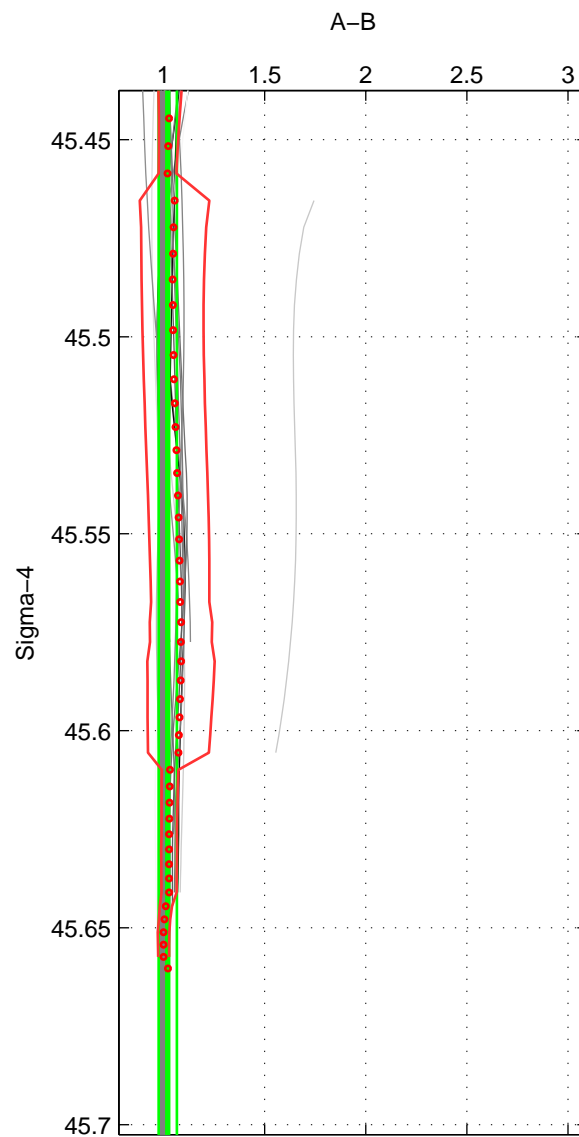

Cruise A (red). Date: May 1999 Cruisename: 687-49UP19990419

Cruise B (blue). Date: Feb 2007 Cruisename: 714-49UP20070118

*** "Favourite" values are means of spaces 1 2 3.

	Offset	O.StDev	Ratio	R.Stdev	Rating
SIGMA:	1.317	2.941	1.020	0.045	4
THETA:	1.907	3.132	1.029	0.047	4
DEPTH:	6.955	9.141	1.115	0.149	4
FAV.:	3.393	5.072	1.055	0.080	4

Profiles of A: 7
 Profiles of B: 6
 Diff profs: 19
 WMoffset (A-B): 1.3168
 WMoffset stdev: 2.9411
 WMratio (A/B): 1.0204
 WMratio stdev: 0.044649

Quality (1-5): 4

Profiles of A: 7
 Profiles of B: 6
 Diff profs: 19
 WMoffset (A-B): 1.9066
 WMoffset stdev: 3.1323
 WMratio (A/B): 1.0294
 WMratio stdev: 0.046749

Quality (1-5): 4

Profiles of A: 7
 Profiles of B: 6
 Diff profs: 19
 WMoffset (A-B): 6.9552
 WMoffset stdev: 9.1415
 WMratio (A/B): 1.1146
 WMratio stdev: 0.14905

Quality (1-5): 4