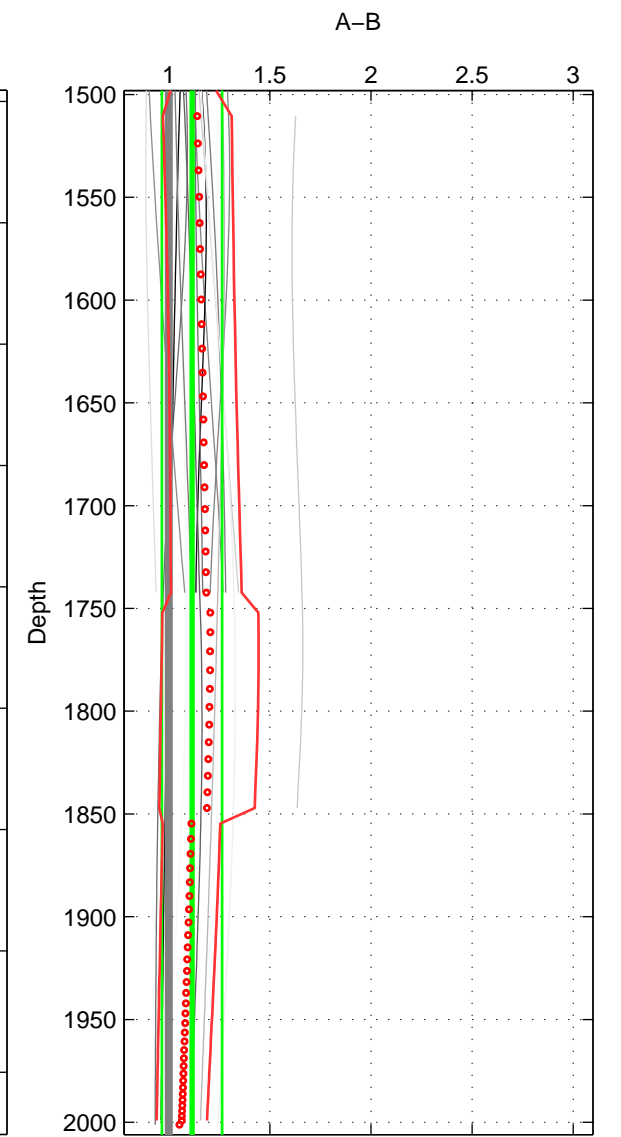

Cruise A (red). Date: May 1999 Cruisename: 687-49UP19990419

Cruise B (blue). Date: Feb 2007 Cruisename: 714-49UP20070118

*** "Favourite" values are means of spaces 1 2 3.

	Offset	O.StDev	Ratio	R.Stdev	Rating
SIGMA:	1.317	2.941	1.020	0.045	4
THETA:	1.907	3.132	1.029	0.047	4
DEPTH:	6.955	9.141	1.115	0.149	4
FAV.:	3.393	5.072	1.055	0.080	4

Profiles of A: 7
 Profiles of B: 6
 Diff profs: 19
 WMoffset (A-B): 1.3168
 WMoffset stdev: 2.9411
 WMratio (A/B): 1.0204
 WMratio stdev: 0.044649

Quality (1-5): 4

Profiles of A: 7
 Profiles of B: 6
 Diff profs: 19
 WMoffset (A-B): 1.9066
 WMoffset stdev: 3.1323
 WMratio (A/B): 1.0294
 WMratio stdev: 0.046749

Quality (1-5): 4

Profiles of A: 7
 Profiles of B: 6
 Diff profs: 19
 WMoffset (A-B): 6.9552
 WMoffset stdev: 9.1415
 WMratio (A/B): 1.1146
 WMratio stdev: 0.14905

Quality (1-5): 4