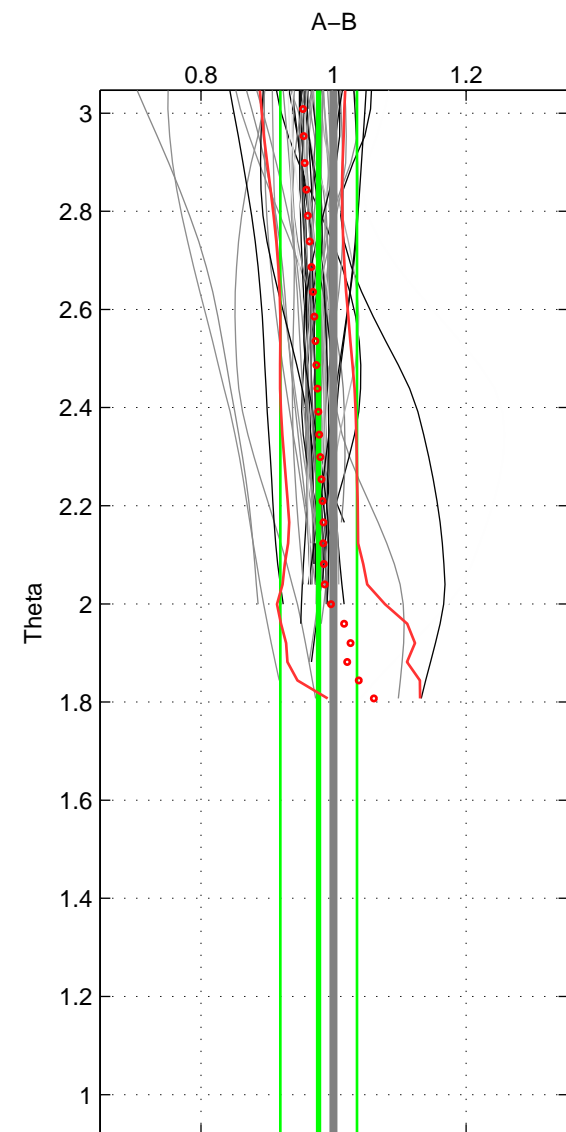

Cruise A (red). Date: Feb 2003 Cruisename: 660-49UF20030225

Cruise B (blue). Date: Jul 2004 Cruisename: 666-49UF20040616

*** "Favourite" values are those of space 2.

	Offset	O.StDev	Ratio	R.Stdev	Rating
SIGMA:	-2.328	3.784	0.980	0.047	4
THETA:	-2.458	4.294	0.978	0.058	5
DEPTH:	-2.570	0.740	0.979	0.007	3
FAV. :	-2.458	4.294	0.978	0.058	5

Profiles of A: 41
 Profiles of B: 28
 Diff profs : 57
 WMoffset (A-B): -2.3281
 WMoffset stdev: 3.7837
 WMratio (A/B): 0.97995
 WMratio stdev: 0.046662

Quality (1-5): 4

Profiles of A: 41
 Profiles of B: 28
 Diff profs : 57
 WMoffset (A-B): -2.4577
 WMoffset stdev: 4.2942
 WMratio (A/B): 0.97753
 WMratio stdev: 0.057805

Quality (1-5): 5

Profiles of A: 41
 Profiles of B: 28
 Diff profs : 57
 WMoffset (A-B): -2.5695
 WMoffset stdev: 0.74002
 WMratio (A/B): 0.97872
 WMratio stdev: 0.007366

Quality (1-5): 3

Please note that statistics are bad.