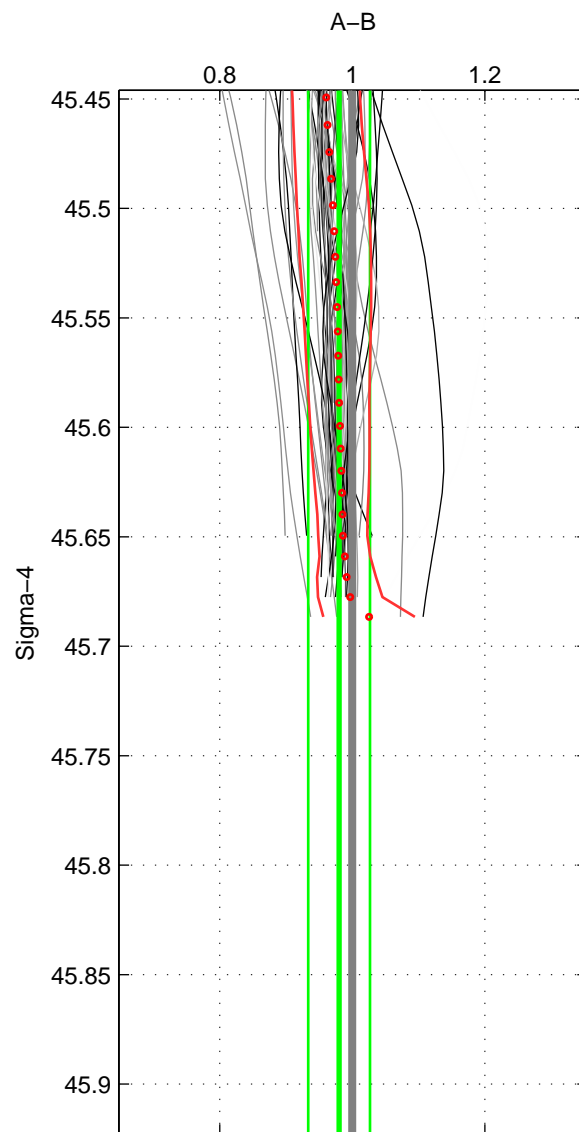

Cruise A (red). Date: Feb 2003 Cruisename: 660-49UF20030225

Cruise B (blue). Date: Jul 2004 Cruisename: 666-49UF20040616

*** "Favourite" values are those of space 2.

	Offset	O.StDev	Ratio	R.Stdev	Rating
SIGMA:	-2.328	3.784	0.980	0.047	4
THETA:	-2.458	4.294	0.978	0.058	5
DEPTH:	-2.570	0.740	0.979	0.007	3
FAV. :	-2.458	4.294	0.978	0.058	5

Profiles of A: 41
 Profiles of B: 28
 Diff profs : 57
 WMoffset (A-B): -2.3281
 WMoffset stdev: 3.7837
 WMratio (A/B): 0.97995
 WMratio stdev: 0.046662

Quality (1-5): 4

Profiles of A: 41
 Profiles of B: 28
 Diff profs : 57
 WMoffset (A-B): -2.4577
 WMoffset stdev: 4.2942
 WMratio (A/B): 0.97753
 WMratio stdev: 0.057805

Quality (1-5): 5

Profiles of A: 41
 Profiles of B: 28
 Diff profs : 57
 WMoffset (A-B): -2.5695
 WMoffset stdev: 0.74002
 WMratio (A/B): 0.97872
 WMratio stdev: 0.007366

Quality (1-5): 3

Please note that statistics are bad.